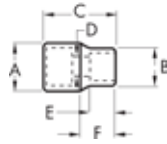

Item No.	Size	Description	Drive End	Wrench	Overall	Bolt	Wrench	Length to	Weight (lbs)
			(inch)	End (inch)	Length (inch)	Clearance	Depth (Inch)	Shoulder	
			A	B	C	D	E	F	
80830	7/8"	12 Pt. Std. SAE	1.417	1.268	1.969	N/A	0.551	0.866	0.462
80831	15/16"	12 Pt. Std. SAE	1.417	1.346	2.008	N/A	0.630	0.866	0.484
80833	1"	12 Pt. Std. SAE	1.417	1.457	2.047	N/A	0.630	1.181	0.484
80834	1-1/16"	12 Pt. Std. SAE	1.417	1.496	2.047	N/A	0.866	1.181	0.484
80835	1-1/8"	12 Pt. Std. SAE	1.496	1.575	2.047	N/A	0.866	1.181	0.550
80838	1-3/16"	12 Pt. Std. SAE	1.496	1.654	2.126	N/A	0.945	1.260	0.594
80839	1-1/4"	12 Pt. Std. SAE	1.496	1.732	2.205	N/A	0.945	1.299	0.638
80840	1-5/16"	12 Pt. Std. SAE	1.496	1.811	2.205	N/A	1.024	1.299	0.682
80841	1-3/8"	12 Pt. Std. SAE	1.654	1.890	2.283	N/A	1.024	1.378	0.814
80852	1-7/16"	12 Pt. Std. SAE	1.654	1.969	2.283	N/A	1.102	1.378	0.858
80854	1-1/2"	12 Pt. Std. SAE	1.772	2.047	2.362	N/A	1.102	1.417	0.990
80855	1-5/8"	12 Pt. Std. SAE	1.772	2.205	2.520	N/A	1.181	1.575	1.166
80856	1-11/16"	12 Pt. Std. SAE	1.772	2.283	2.559	N/A	1.260	1.535	1.210
80857	1-3/4"	12 Pt. Std. SAE	1.890	2.362	2.598	N/A	1.260	1.575	1.320
80859	1-13/16"	12 Pt. Std. SAE	1.850	2.441	2.677	N/A	1.339	1.575	1.430
80860	1-7/8"	12 Pt. Std. SAE	1.890	2.520	2.756	N/A	1.339	1.654	1.540
80861	2"	12 Pt. Std. SAE	1.890	2.677	2.835	N/A	1.417	1.654	1.628
80862	2-1/8"	12 Pt. Std. SAE	1.890	2.835	2.913	N/A	1.496	1.732	1.804
80863	2-3/16"	12 Pt. Std. SAE	1.890	2.913	2.992	N/A	1.496	1.772	1.914
80864	2-1/4"	12 Pt. Std. SAE	1.890	2.992	2.992	N/A	1.575	1.772	2.024
80865	2-3/8"	12 Pt. Std. SAE	1.890	3.150	3.071	N/A	1.575	1.811	2.200