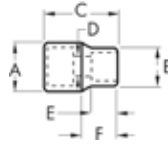

6 Pt. & 12 Pt. Standard Socket SAE/METRIC 3/8" DRIVE

Item No.	Size	Description	Drive End (inch) A	Wrench End (inch) B	Overall Length (inch) C	Bolt Clearance D	Wrench Depth (Inch) E	Length to Shoulder F	Weight (lbs)
80350	1/4"	6 Pt. Std. SAE	0.677	0.394	0.984	0.197	0.295	0.453	0.044
80351	5/16"	6 Pt. Std. SAE	0.677	0.461	0.984	0.283	0.295	0.453	0.044
80352	3/8"	6 Pt. Std. SAE	0.677	0.543	0.984	0.283	0.295	0.453	0.046
80353	7/16"	6 Pt. Std. SAE	0.677	0.630	0.984	0.354	0.295	0.453	0.046
80354	1/2"	6 Pt. Std. SAE	0.705	0.685	0.984	0.354	0.295	0.453	0.055
80355	9/16"	6 Pt. Std. SAE	0.776	0.776	0.984	0.354	0.492	0.453	0.066
80356	5/8"	6 Pt. Std. SAE	0.874	0.874	0.984	0.354	0.492	0.453	0.088
80357	11/16"	6 Pt. Std. SAE	0.941	0.941	0.984	0.354	0.492	0.453	0.106
80358	3/4"	6 Pt. Std. SAE	1.020	1.020	0.984	0.354	0.492	0.453	0.121
80359	13/16"	6 Pt. Std. SAE	1.098	1.098	1.102	0.354	0.591	0.453	0.158
80360	7/8"	6 Pt. Std. SAE	1.169	1.169	1.102	0.354	0.591	0.453	0.158
80361	15/16"	6 Pt. Std. SAE	1.256	1.256	1.161	0.354	0.591	0.453	0.158
80362	1"	6 Pt. Std. SAE	1.335	1.335	1.319	0.354	0.709	0.453	0.160
80496	1/4"	12 Pt. Std. SAE	0.677	0.394	0.984	0.197	0.295	0.453	0.044
80497	5/16"	12 Pt. Std. SAE	0.677	0.461	0.984	0.283	0.295	0.453	0.044
80498	3/8"	12 Pt. Std. SAE	0.677	0.543	0.984	0.283	0.295	0.453	0.046
80499	7/16"	12 Pt. Std. SAE	0.677	0.630	0.984	0.354	0.295	0.453	0.046
80500	1/2"	12 Pt. Std. SAE	0.705	0.685	0.984	0.354	0.295	0.453	0.055
80501	9/16"	12 Pt. Std. SAE	0.776	0.776	0.984	0.354	0.492	0.453	0.066
80502	5/8"	12 Pt. Std. SAE	0.874	0.874	0.984	0.354	0.492	0.453	0.088
80503	11/16"	12 Pt. Std. SAE	0.941	0.941	0.984	0.354	0.492	0.453	0.106
80504	3/4"	12 Pt. Std. SAE	1.020	1.020	0.984	0.354	0.492	0.453	0.121
80505	13/16"	12 Pt. Std. SAE	1.098	1.098	1.102	0.354	0.591	0.453	0.158
80506	7/8"	12 Pt. Std. SAE	1.169	1.169	1.102	0.354	0.591	0.453	0.158
80507	15/16"	12 Pt. Std. SAE	1.256	1.256	1.161	0.354	0.591	0.453	0.158
80508	1"	12 Pt. Std. SAE	1.335	1.335	1.319	0.354	0.709	0.453	0.160
80374	6 mm	6 Pt. Std. Metric	0.669	0.366	0.984	0.197	0.295	0.453	0.040
80375	7 mm	6 Pt. Std. Metric	0.669	0.425	0.984	0.197	0.295	0.453	0.040
80376	8 mm	6 Pt. Std. Metric	0.669	0.472	0.984	0.283	0.295	0.453	0.044
80377	9 mm	6 Pt. Std. Metric	0.669	0.508	0.984	0.283	0.295	0.453	0.044

3/8" OPEN STOCK

RATCHETS, SOCKETS & DRIVE TOOLS