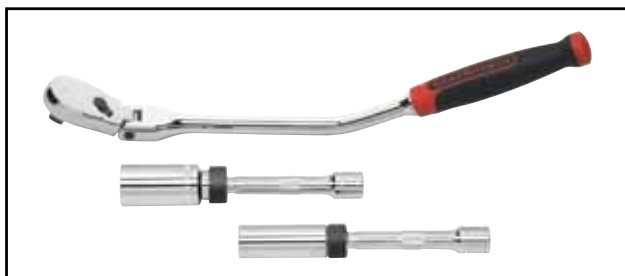

81229 - 3 Pc. Spark Plug Ratchet Set 3/8" DRIVE

Item No.	Description	
81213	Cushion Grip Offset Flex Teardrop Ratchet	3/8" Dr.
80546	6" Magnetic Swivel Spark Plug Socket 5/8"	3/8" Dr.
80547	6" Magnetic Swivel Spark Plug Socket 13/16"	3/8" Dr.