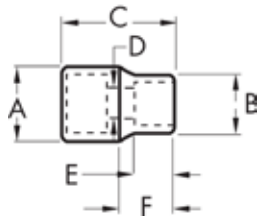

Item No.	Size	Description	Drive End	Wrench	Overall	Bolt	Wrench	Length to	Weight (lbs)
			(inch) A	End (inch) B	Length (inch) C	Clearance D	Depth (Inch) E	Shoulder F	
80602	7/16"	6 Pt. Std. SAE	0.874	0.669	1.488	0.283	0.551	0.748	0.121
80605	1/2"	6 Pt. Std. SAE	0.874	0.732	1.488	0.354	0.551	0.748	0.121
80603	1/2"	6 Pt. Std. SAE	0.874	0.732	1.488	0.354	0.551	0.748	0.121
80604	9/16"	6 Pt. Std. SAE	0.874	0.732	1.488	0.354	0.551	0.748	0.121
80606	11/16"	6 Pt. Std. SAE	0.937	0.937	1.488	0.472	0.591	0.748	0.165
80607	3/4"	6 Pt. Std. SAE	1.020	1.020	1.488	0.472	0.768	0.748	0.165
80608	13/16"	6 Pt. Std. SAE	1.098	1.098	1.488	0.472	0.768	0.748	0.191
80609	7/8"	6 Pt. Std. SAE	1.177	1.177	1.488	0.472	0.768	0.748	0.224
80610	15/16"	6 Pt. Std. SAE	1.256	1.256	1.488	0.472	0.807	0.748	0.253
80611	1"	6 Pt. Std. SAE	1.335	1.335	1.575	0.472	0.886	0.748	0.319
80612	1-1/16"	6 Pt. Std. SAE	1.413	1.413	1.575	0.472	0.886	0.748	0.341
80613	1-1/8"	6 Pt. Std. SAE	1.492	1.492	1.654	0.472	0.965	0.748	0.350
80677	1-3/16"	6 Pt. Std. SAE	1.524	1.571	1.654	0.453	0.965	1.496	0.500
80678	1-1/4"	6 Pt. Std. SAE	1.602	1.650	1.654	0.453	0.965	1.496	0.500
80679	1-1/2"	6 Pt. Std. SAE	1.913	1.961	1.969	0.453	1.220	1.496	0.550
80760	7/16"	12 Pt. Std. SAE	0.874	0.669	1.488	0.283	0.551	0.748	0.121
80761	1/2"	12 Pt. Std. SAE	0.874	0.732	1.488	0.354	0.551	0.748	0.121
80763	1/2"	12 Pt. Std. SAE	0.874	0.732	1.488	0.354	0.551	0.748	0.121
80762	9/16"	12 Pt. Std. SAE	0.874	0.732	1.488	0.354	0.551	0.748	0.121
80764	11/16"	12 Pt. Std. SAE	0.937	0.937	1.488	0.472	0.591	0.748	0.165
80765	3/4"	12 Pt. Std. SAE	1.020	1.020	1.488	0.472	0.768	0.748	0.165
80766	13/16"	12 Pt. Std. SAE	1.098	1.098	1.488	0.472	0.768	0.748	0.191
80767	7/8"	12 Pt. Std. SAE	1.177	1.177	1.488	0.472	0.768	0.748	0.224
80768	15/16"	12 Pt. Std. SAE	1.256	1.256	1.488	0.472	0.807	0.748	0.253
80769	1"	12 Pt. Std. SAE	1.335	1.335	1.575	0.472	0.886	0.748	0.319
80770	1-1/16"	12 Pt. Std. SAE	1.413	1.413	1.575	0.472	0.886	0.748	0.341
80771	1-1/8"	12 Pt. Std. SAE	1.492	1.492	1.654	0.472	0.965	1.496	0.350
80793	1-3/16"	12 Pt. Std. SAE	1.524	1.571	1.654	0.472	0.965	1.496	0.500
80794	1-1/4"	12 Pt. Std. SAE	1.602	1.650	1.654	0.472	0.965	1.496	0.500
80680	1-1/2"	12 Pt. Std. SAE	1.913	1.961	1.969	0.472	1.220	1.496	0.550