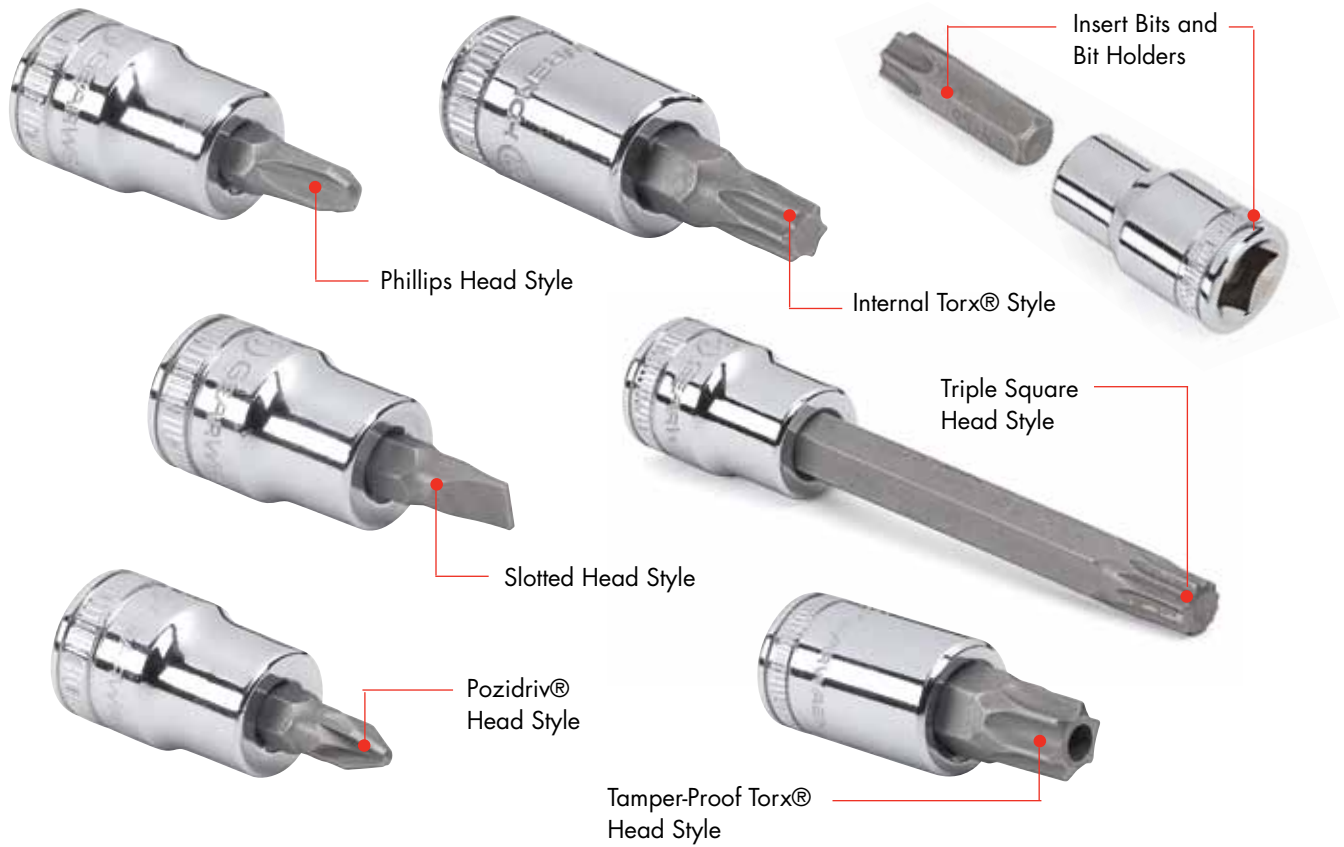

Torx® Head Style

Chrome Sockets

Hex Head Style

Packed on Clip Rail Sets

Torx® is a registered trademark of Acument Intellectual Properties, LLC.

BIT SOCKETS

FLEX HEX™ KEYS

Torx® is a registered trademark of Acument Intellectual Properties, LLC.