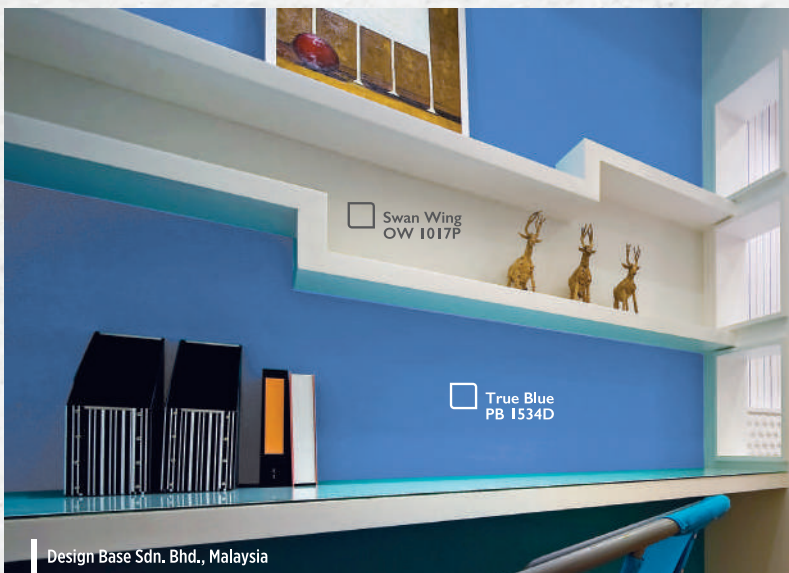

Swan Wing OW I017P

True Blue PB I534D

Design Base Sdn. Bhd., Malaysia