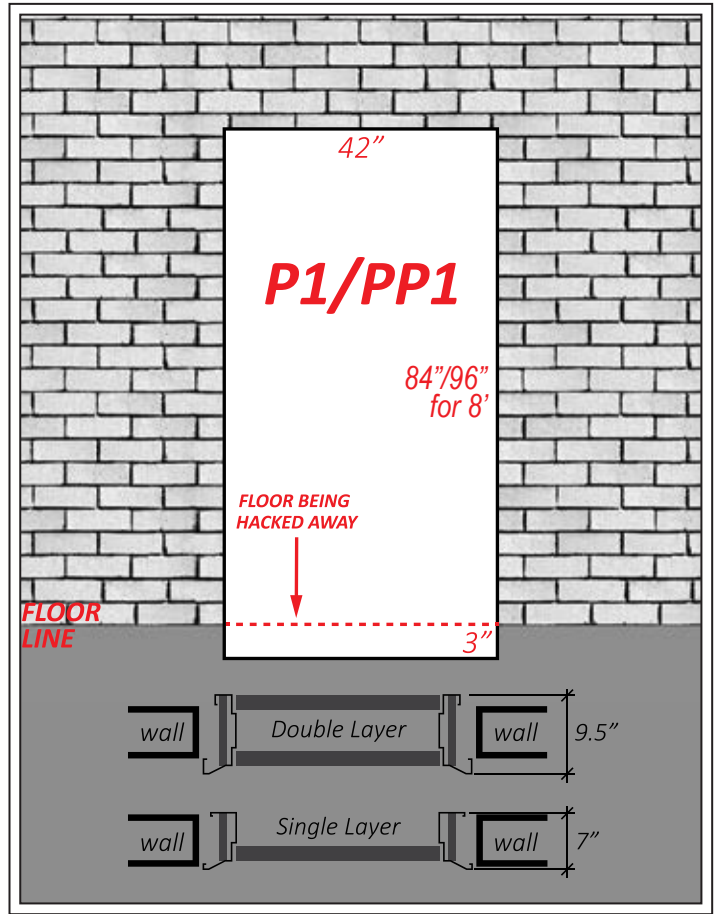

**MODERN DESIGN
SERIES**

MODEL	SIZE	
BS	3 x 7 Frame Ext : 909 MM x 2125 MM (35.8" x 83.7") Door Size : 707 MM x 1985 MM (27.8" x 78.1")	3 x 8 Frame Ext : 909 MM x 2438 MM (35.8" x 96.0") Door Size : 707 MM x 2311 MM (27.8" x 91.0")
P1 / PP1	3.5 x 7 Frame Ext : 1062 MM x 2125 MM (41.8" x 83.7") Door Size : 860 MM x 1985 MM (33.9" x 78.1")	3.5 x 8 Frame Ext : 1062 MM x 2438 MM (41.8" x 96.0") Door Size : 860 MM x 2311 MM (33.9" x 91.0")
P4 / PP4	5 x 7 Frame Ext : 1482 MM x 2240 MM (58.3" x 88.2") Door Size : 1313 MM x 2110 MM (51.7" x 83.1")	5 x 8 Frame Ext : 1482 MM x 2438 MM (58.3" x 96.0") Door Size : 1313 MM x 2311 MM (51.7" x 91.0")
P5	5 x 7 Frame Ext : 1575 MM x 2240 MM (62" x 88.2") Door Size : 1410 MM x 2110 MM (55.5" x 83.1")	
P6 / PP6	6 x 7 Frame Ext : 1882 MM x 2240 MM (74.1" x 88.2") Door Size : 1713 MM x 2110 MM (67.4" x 83.1")	6 x 8 Frame Ext : 1882 MM x 2438 MM (74.1" x 96.0") Door Size : 1713 MM x 2311 MM (67.4" x 91.0")
P9 / PP9	9 x 7 Frame Ext : 2805 MM x 2240 MM (110.4" x 88.2") Door Size : 1713 MM x 2110 MM (67.4" x 83.1")	9 x 8 Frame Ext : 2805 MM x 2438 MM (110.4" x 96.0") Door Size : 1713 MM x 2311 MM (67.4" x 91.0")

FRONT VIEW

FRONT VIEW

BACK VIEW

BACK VIEW

*BS OPEN INSIDE (FRAME EXT): 875MM x 2125MM (34.4" x 83.7")
P1 OPEN INSIDE (FRAME EXT): 1025MM x 2125MM (40.3" x 83.7")*

WALL OPENING SIZE

NORMAL COLOUR

WHITE