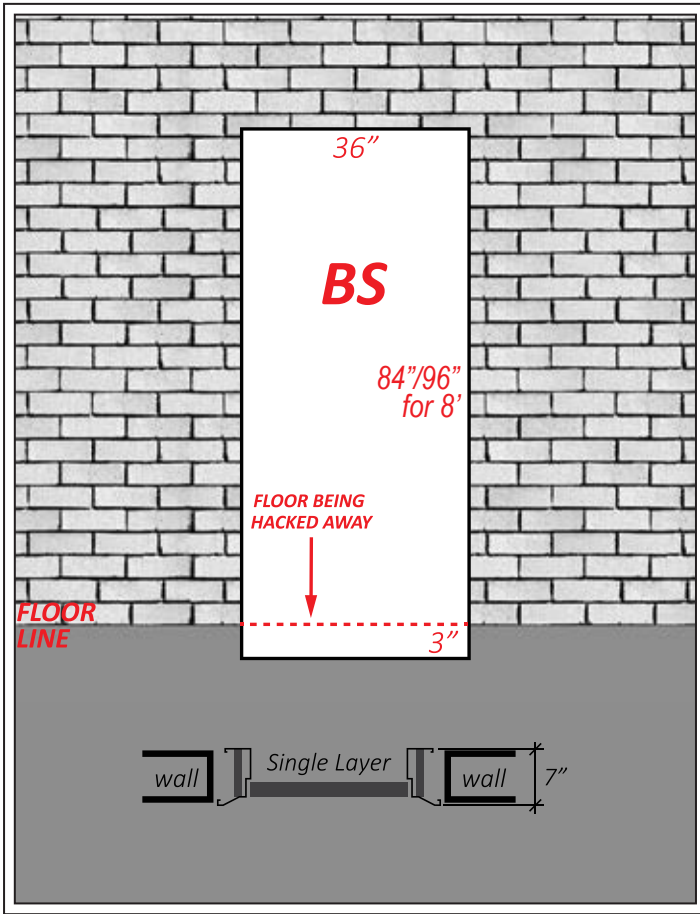

FRONT VIEW

FRONT VIEW

BACK VIEW

BACK VIEW

*BS OPEN INSIDE (FRAME EXT): 875MM x 2125MM (34.4" x 83.7")
P1 OPEN INSIDE (FRAME EXT): 1025MM x 2125MM (40.3" x 83.7")*

WALL OPENING SIZE

NORMAL COLOUR

WHITE