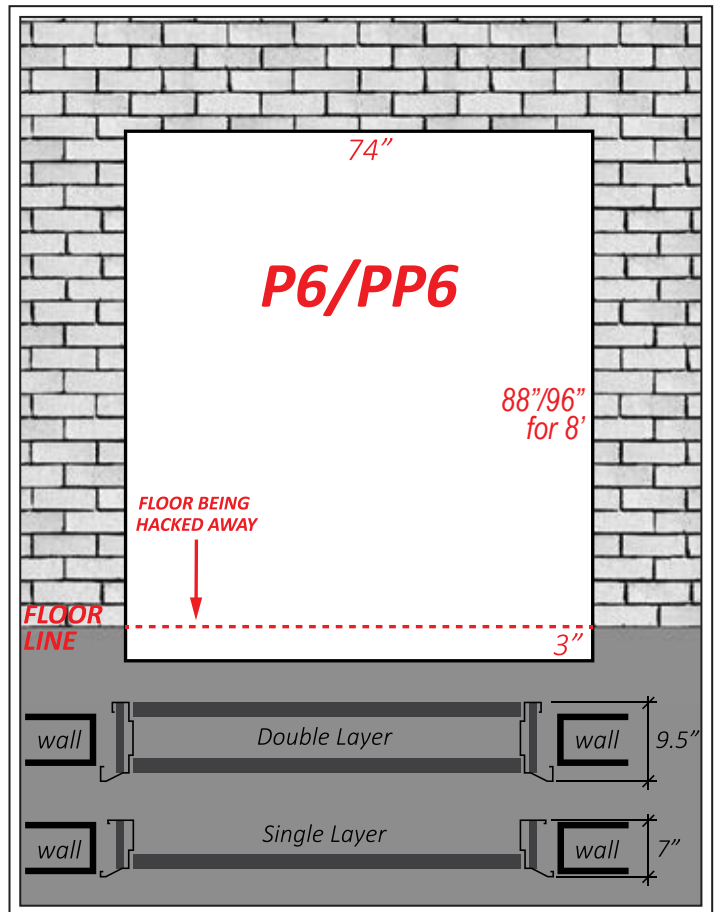

**MODERN DESIGN
SERIES**

MODEL	SIZE	
BS	3 x 7 Frame Ext : 909 MM x 2125 MM (35.8" x 83.7") Door Size : 707 MM x 1985 MM (27.8" x 78.1")	3 x 8 Frame Ext : 909 MM x 2438 MM (35.8" x 96.0") Door Size : 707 MM x 2311 MM (27.8" x 91.0")
P1 / PP1	3.5 x 7 Frame Ext : 1062 MM x 2125 MM (41.8" x 83.7") Door Size : 860 MM x 1985 MM (33.9" x 78.1")	3.5 x 8 Frame Ext : 1062 MM x 2438 MM (41.8" x 96.0") Door Size : 860 MM x 2311 MM (33.9" x 91.0")
P4 / PP4	5 x 7 Frame Ext : 1482 MM x 2240 MM (58.3" x 88.2") Door Size : 1313 MM x 2110 MM (51.7" x 83.1")	5 x 8 Frame Ext : 1482 MM x 2438 MM (58.3" x 96.0") Door Size : 1313 MM x 2311 MM (51.7" x 91.0")
P5	5 x 7 Frame Ext : 1575 MM x 2240 MM (62" x 88.2") Door Size : 1410 MM x 2110 MM (55.5" x 83.1")	
P6 / PP6	6 x 7 Frame Ext : 1882 MM x 2240 MM (74.1" x 88.2") Door Size : 1713 MM x 2110 MM (67.4" x 83.1")	6 x 8 Frame Ext : 1882 MM x 2438 MM (74.1" x 96.0") Door Size : 1713 MM x 2311 MM (67.4" x 91.0")
P9 / PP9	9 x 7 Frame Ext : 2805 MM x 2240 MM (110.4" x 88.2") Door Size : 1713 MM x 2110 MM (67.4" x 83.1")	9 x 8 Frame Ext : 2805 MM x 2438 MM (110.4" x 96.0") Door Size : 1713 MM x 2311 MM (67.4" x 91.0")

FRONT VIEW

FRONT VIEW

BACK VIEW

BACK VIEW

*BS OPEN INSIDE (FRAME EXT): 875MM x 2125MM (34.4" x 83.7")
P1 OPEN INSIDE (FRAME EXT): 1025MM x 2125MM (40.3" x 83.7")*

WALL OPENING SIZE

NORMAL COLOUR

WHITE