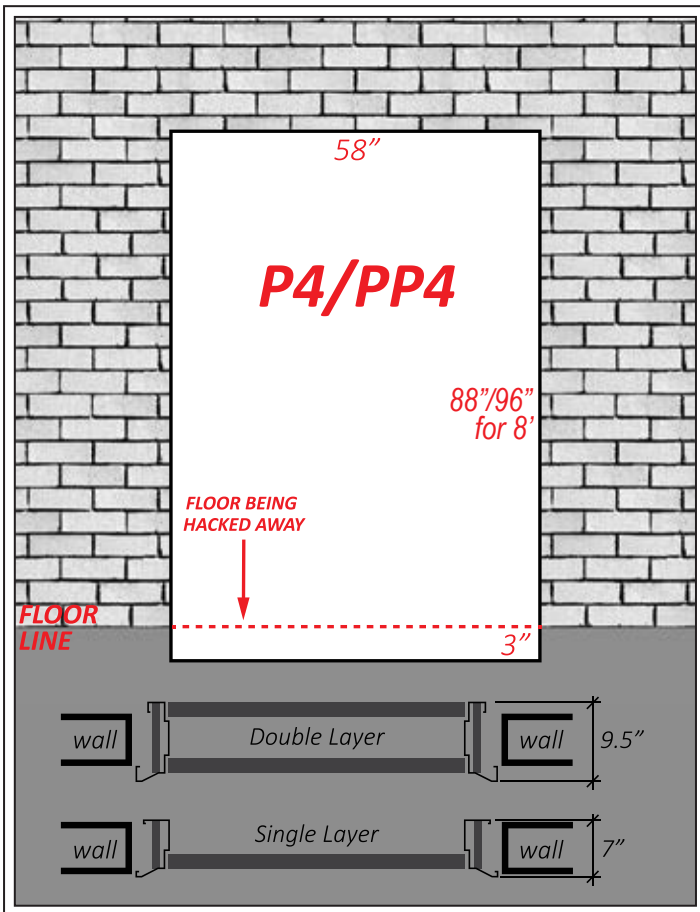

**MODERN DESIGN
SERIES**

MODEL	SIZE	
BS	3 x 7 Frame Ext : 909 MM x 2125 MM (35.8" x 83.7") Door Size : 707 MM x 1985 MM (27.8" x 78.1")	3 x 8 Frame Ext : 909 MM x 2438 MM (35.8" x 96.0") Door Size : 707 MM x 2311 MM (27.8" x 91.0")
P1 / PP1	3.5 x 7 Frame Ext : 1062 MM x 2125 MM (41.8" x 83.7") Door Size : 860 MM x 1985 MM (33.9" x 78.1")	3.5 x 8 Frame Ext : 1062 MM x 2438 MM (41.8" x 96.0") Door Size : 860 MM x 2311 MM (33.9" x 91.0")
P4 / PP4	5 x 7 Frame Ext : 1482 MM x 2240 MM (58.3" x 88.2") Door Size : 1313 MM x 2110 MM (51.7" x 83.1")	5 x 8 Frame Ext : 1482 MM x 2438 MM (58.3" x 96.0") Door Size : 1313 MM x 2311 MM (51.7" x 91.0")
P5	5 x 7 Frame Ext : 1575 MM x 2240 MM (62" x 88.2") Door Size : 1410 MM x 2110 MM (55.5" x 83.1")	
P6 / PP6	6 x 7 Frame Ext : 1882 MM x 2240 MM (74.1" x 88.2") Door Size : 1713 MM x 2110 MM (67.4" x 83.1")	6 x 8 Frame Ext : 1882 MM x 2438 MM (74.1" x 96.0") Door Size : 1713 MM x 2311 MM (67.4" x 91.0")
P9 / PP9	9 x 7 Frame Ext : 2805 MM x 2240 MM (110.4" x 88.2") Door Size : 1713 MM x 2110 MM (67.4" x 83.1")	9 x 8 Frame Ext : 2805 MM x 2438 MM (110.4" x 96.0") Door Size : 1713 MM x 2311 MM (67.4" x 91.0")

FRONT VIEW

FRONT VIEW

BACK VIEW

BACK VIEW

*BS OPEN INSIDE (FRAME EXT): 875MM x 2125MM (34.4" x 83.7")
P1 OPEN INSIDE (FRAME EXT): 1025MM x 2125MM (40.3" x 83.7")*

WALL OPENING SIZE

NORMAL COLOUR

WHITE