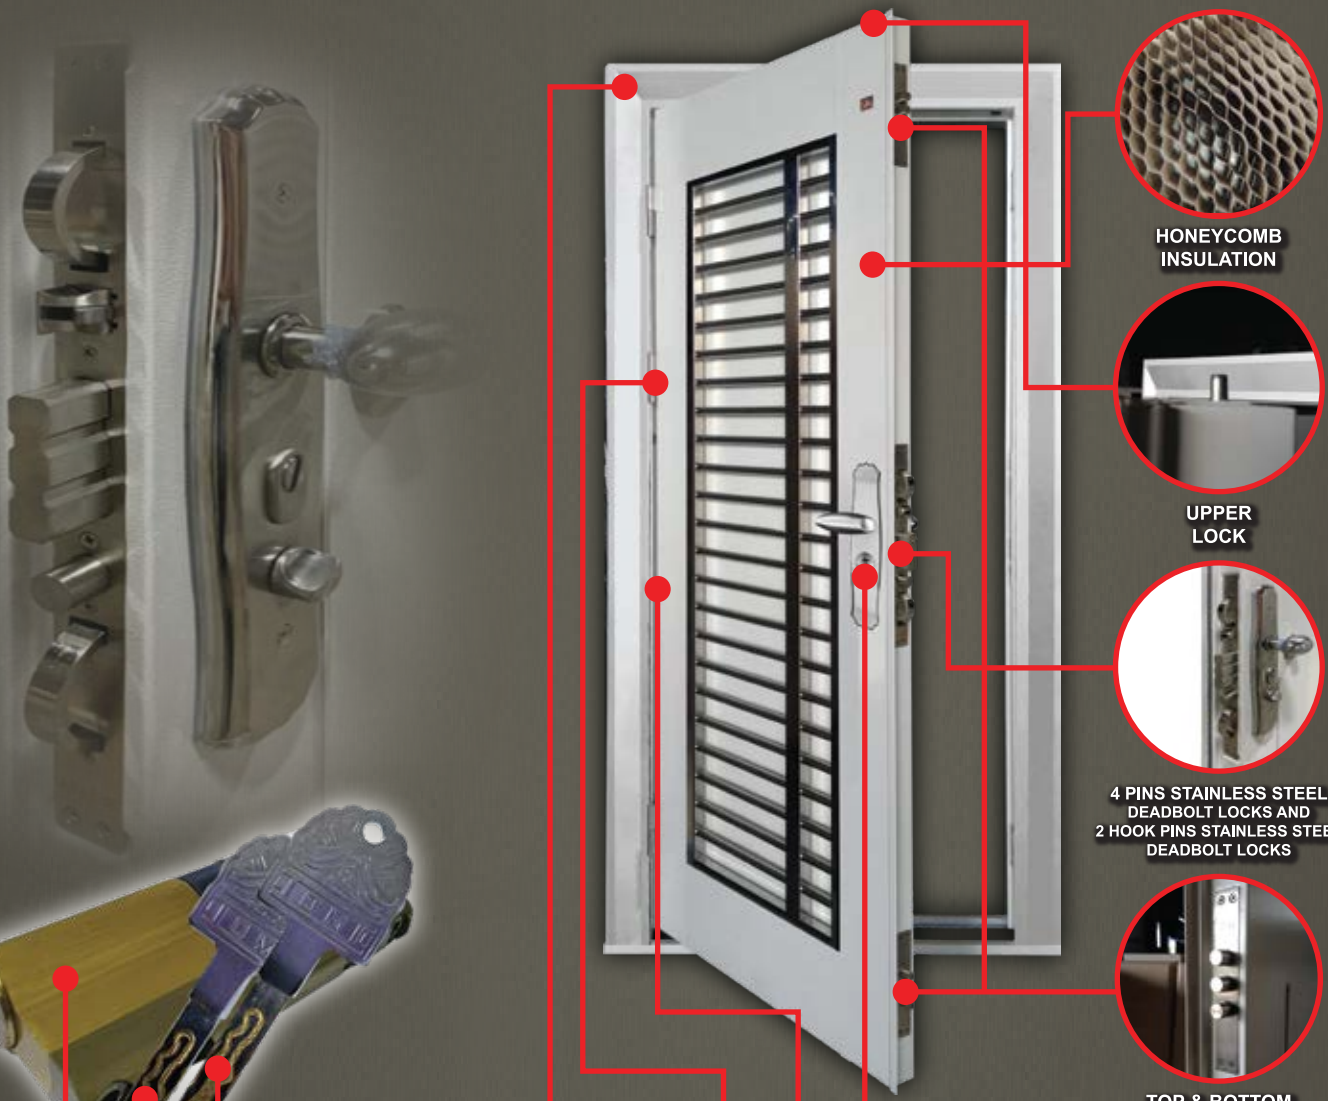

PUNCHING

BENDING

WELDING

POWDER COATED

GLUE

FINISHING WORK

HONEYCOMB INSULATION

UPPER LOCK

4 PINS STAINLESS STEEL DEADBOLT LOCKS AND 2 HOOK PINS STAINLESS STEEL DEADBOLT LOCKS

TOP & BOTTOM 3 PINS DEADBOLT LOCKS

- ANTI FOIL
- EASY UPGRADABLE
- HIGH STRENGTH KEYS
- ANTI BRUTE FORCE LOCK

1- CONTRACTOR KEY
2- MASTER KEY