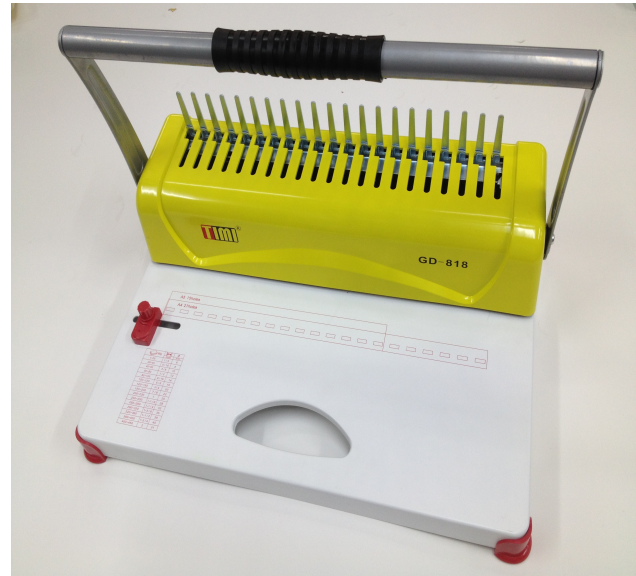

Plastic Comb Binder

Product Details :

- *-* Binds up to 250 sheets A4 Size
- *-* Punches up to 5 sheets
- *-* Flexible margin depth adjustment
- *-* Flexible adjustment punching pin

Specification :

Model : GD-818

- *-* 118 comb binding machine parameter
- *-* Binding from : plastic comb, Clamp strap
- *-* The max. binding thickness : 25mm ring plastic comb
- *-* 50mm ellipse plastic comb
- *-* The max. punching thickness : 12 pages (80g)
- *-* Max. binding width : below 300mm
- *-* Hole Distance : 14.3mm 21 holes
- *-* Adjustable margin : 2.5 --- 6mm
- *-* Design of section : 3.0 x 8.0mm
- *-* Punching form : Manual
- *-* Size of machine : 370 x 140 x 230mm
- *-* Net weight : 1.8kgs