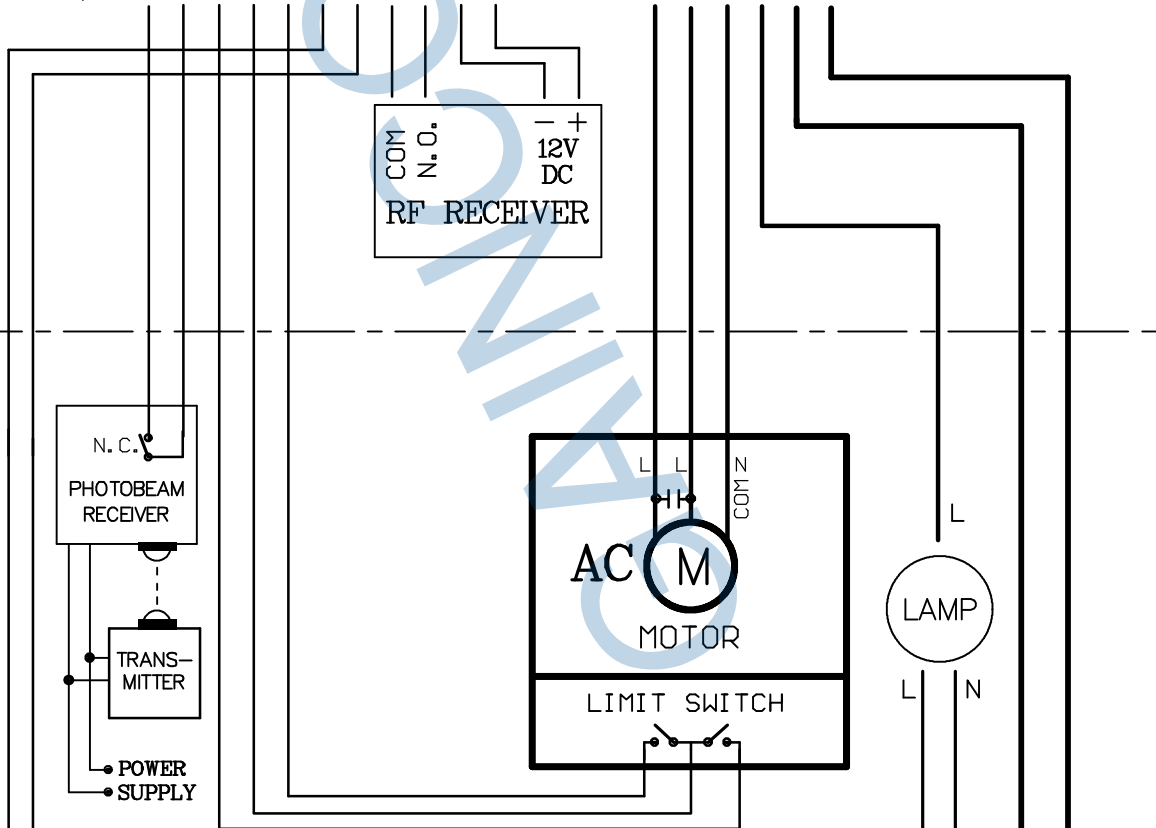

# G4 SLIDING GATE CONNECTION DIAGRAM

CONTROL PANEL

GATE SITE

INDOOR