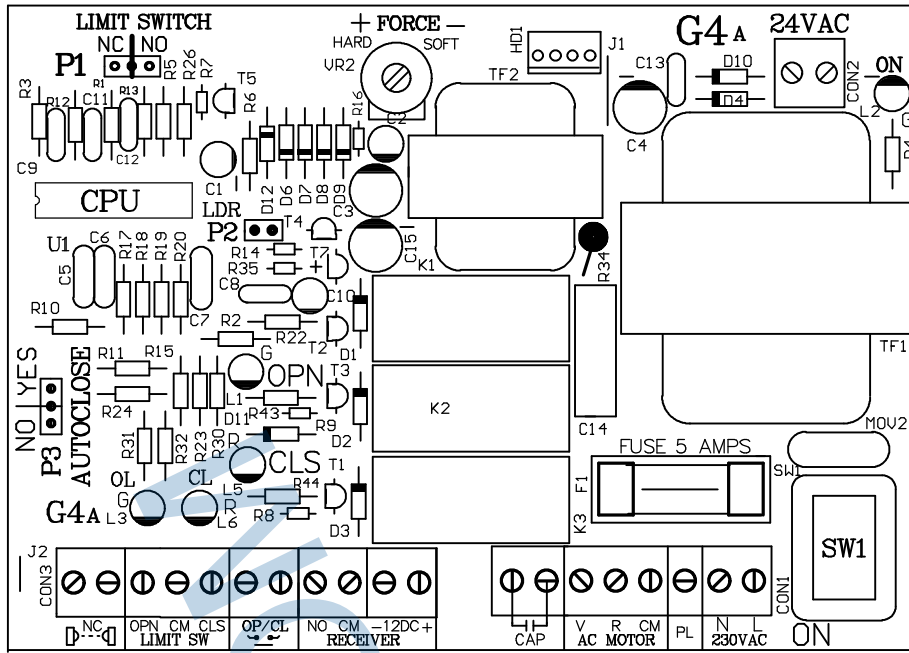

# G4 SLIDING GATE CONNECTION DIAGRAM

CONTROL PANEL

GATE SITE

INDOOR