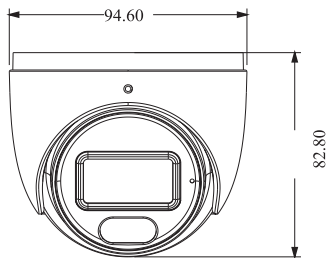

# TSA-2MD28-30M - 2MP Full-Color HD Analog Dome Camera

**1080P**

**OSD/COC 960H CVBS**

**CMOS IP67 AHD/TVI/CVI**

**Build-in Audio POE ONVIF**

## Features

- 1080P real-time, high resolution, true color
- AHD/TVI/CVI lossless HD video output
- Support 960H CVBS output
- Up to 800 TVL resolution
- CMOS progressive scan, perfectly capturing the moving object
- Support OSD menu, COC
- 24/7 full color imaging
- High speed, long distance and real time transmission
- LED can be turned on or off automatically
- 20 - 30m LED distance
- Support noise reduction function
- IP67

## SPECIFICATION

Model	TSA-2MD28-30M
Image Sensor	1/2.8" CMOS
Resolution	2MP
Image Size	1920 x 1080
Lens	M12 3.6mm (2.8mm optional)
Video Output	AHD / TVI / CVI / CVBS
Image System	PAL / NTSC
Electronic Shutter	Auto
LED View Distance	20 - 30 m
Frame Rate	30fps (60Hz) ; 25fps (50Hz)
Min. Illumination	0 lux with LED ON
S/N Ratio	≥52dB (AGC OFF)
Protection Grade	IP67