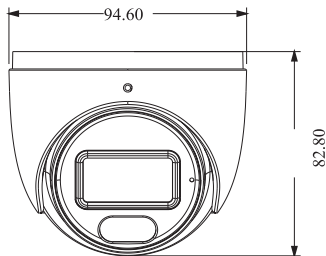

TSA-5MD36A-30M - 5MP HD Full-Color IR Dome Camera

5MP

OSD/DWDR/COC 30M IR

CMOS IP67 AHD/TVI/CVI

Build-in Audio POE ONVIF

Features

- 5 MP@20fps/4MP real-time image, high resolution , true color
- AHD/TVI/CVI lossless high-definition video output
- Up to 1500 TVL resolution
- CMOS progressive scan, perfectly capturing the moving object
- Support OSD menu, DWDR, COC
- 20 ~ 30m LED view distance
- High speed, long distance and real time transmission
- The LED can be automatically turned on at low illumination
- Support coaxial audio transmission (Temporarily only valid in TVI signal mode)
- IP67

SPECIFICATION

Model	TSA-5MD36A-30M
Image Sensor	1/2.5" CMOS Sensor
Resolution	5MP
Image Size	2560 x 1936
Lens	M12 3.6mm
Video Output	AHD / TVI / CVI
Audio	1CH built-in AUDIO
Image System	PAL / NTSC
Electronic Shutter	Auto : 1/50s-1/00000s(P),1/60s-1/100000s(N)
LED View Distance	20 - 30 m
Frame Rate	5MP@20fps / 4MP@30fps
Min. liumination	0 lux with LED ON
S/N Ratio	≥52dB (AGC OFF)
Protection Grade	IP67