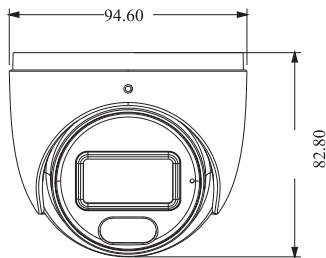

TSA-2MD28E-20M - 2MP Full-Color HD Analog Dome Camera

1080P

OSD/COC 960H CVBS

CMOS IP66 ICR

AHD/TVI/CVI/CVBS POE ONVIF

Features

- 1080P real-time, high resolution, true color
- AHD/TVI/CVI/CVBS lossless HD video output
- Up to 1000 TVL resolution
- CMOS progressive scan, perfectly capturing the moving object
- Support OSD menu, COC
- Auto color B/W at low illumination
- High speed, long distance and real time transmission
- Support ICR switch, true day/night, digital WDR
- 10-20m IR night view distance
- Support noise reduction function
- IP66

SPECIFICATION

Model	TSA-2MD28E-20M
Image Sensor	1/3.2" CMOS
Resolution	2MP
Image Size	1920 x 1080
Lens	M12 3.6mm
Video Output	AHD / TVI / CVI / CVBS
Image System	PAL / NTSC
Electronic Shutter	Auto: 1/50s - 1/100000s (PAL) ; 1/60s - 1/100000s (NTSC)
LED View Distance	20 - 30 m Lorem ipsum dolor sit
Frame Rate	30fps (60Hz) ; 25fps (50Hz)
Min. liiumination	0 lux (IR ON)
S/N Ratio	≥52dB (AGC OFF)
Protection Grade	IP66