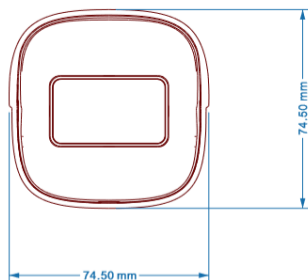

3000-Series IP Camera

TSI-2MB28C – 2M STARLIGHT IR IP Bullet Camera

2 MP

H.265+

STARLIGHT

μSD

IP67

20m IR

POE

ONVIF

Features

- 2 Megapixel 1920x1080 @30fps
- **H.265+** Compression
- ONVIF compatible
- **2.8mm/3.6mm** Fixed Lens
- **STARLIGHT** 0.003LUX w/o LED
- 3D-DNR, DWDR, HLC, BLC, Defog, ROI, Dual Stream
- Day&Night by Filter Change
- 2nos LED Array, 0 Lux up to 30m
- Network 10/100 Base-T
- Aluminum Casing with Epoxy
- IP67, Support μSD up to 128GB
- POE / 12VC Dual Power

SPECIFICATION

Model	TS1-2MB28C
Image Sensor	1/2.7" CMOS, Novatek + SC2335
Resolution	1920x1080 @1~30fps
Shutter	1/25s ~ 1/100,000s
Lens	2.8/3.6mm Fixed Lens
LEDs	2nos 850nm IR LED Array
Day & Night	Filter Change or TDN (True Day & Night)
IR Illumination	10-20m
Network	10/100-BaseT, RJ45
Bit Rate	256Kbps ~ 5Mbps
Compression	2-Stream : H.265+ / H.264+ / MJPEG
W. Environment	-30° ~+60°C, <90° Humidity (Non-Condensing)
Power	POE IEEE 802.3af/12VDC, < 6W
Dimension	74.5 x 74.5 x 167.5mm(L), 0.39kg