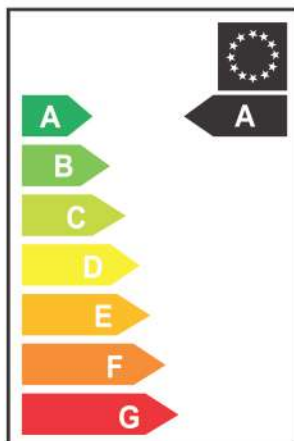

SPECIFICATION:	5W A45	10W A60	15W A70	21W A80	25W A90
SIZE	45MM*85MM	60MM*109MM	70MM*129MM	80MM*140MM	90MM*168MM
COLOUR	6500K/4000K/3000K	6500K/4000K/3000K	6500K/4000K/3000K	6500K/4000K/3000K	6500K/4000K/3000K
LUMENS	500LM	1000LM	1500LM	2100LM	2500LM
INPUT VOLTAGE	AC165-265V	AC165-265V	AC165-265V	AC165-265V	AC165-265V
BEAM ANGLE	200	200	200	200	200
CRI	>80	>80	>80	>80	>80
IP RATING	IP20	IP20	IP20	IP20	IP20
LIFE TIME	20000HR	20000HR	20000HR	20000HR	20000HR
PACKING	100/CTN	100/CTN	100/CTN	100/CTN	100/CTN