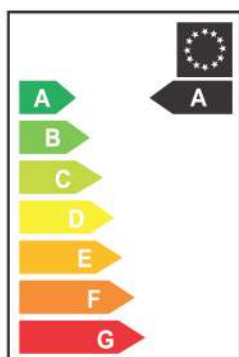

Perkunas

A60 10W LED COLOUR BULB

RED

YELLOW

BLUE

GREEN

PURPLE

**All pictures shown are for illustration purpose only*

A60 LED color bulb brings smart lighting for your daily living. Retrofit into any lamp shade to create the ambience, suitable for home and commercial decoration.

SPECIFICATION:	
COLOUR	RED/YELLOW/BLUE/GREEN/PURPLE
INPUT VOLTAGE	AC165-265V 50/60HZ
LUMENS	1000LM
LIFE TIME	20000HR
PACKING	100/CTN