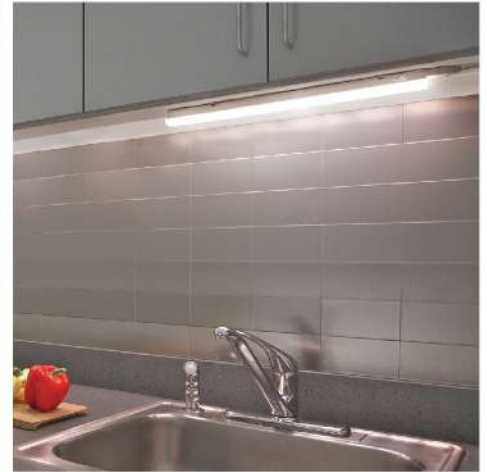

Perkunas

T5 LED C/S BRACKET FITTING

5W

9W

14W

18W

**All pictures shown are for illustration purpose only*

T5 LED tube light is the led tube with 5/8-inch diameter, which is mainly used in lighting scenes such as factories, warehouses, supermarkets, and offices. It is also widely used for home decor, like living room, kitchen.

SPECIFICATION:	5W	9W	14W	18W
COLOUR	6500K/4000K/3000K	6500K/4000K/3000K	6500K/4000K/3000K	6500K/4000K/3000K
SIZE	286MM (1FT)	571MM (2FT)	871MM (3FT)	1171MM (4FT)
LUMENS	504LM	810LM	1260LM	1620LM
INPUT VOLTAGE	220-240V 50-60Hz	220-240V 50-60Hz	220-240V 50-60Hz	220-240V 50-60Hz
BEAM ANGLE	>80°	>80°	>80°	>80°
CRI	≥70	≥70	≥70	≥70
LIFE TIME	25000HR	25000HR	25000HR	25000HR
PACKING	50/CTN	50/CTN	50/CTN	50/CTN