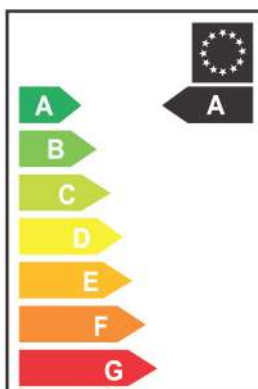

Perkūnas

A60 10W LED DIMMABLE LAMP BULB

**All pictures shown are for illustration purpose only*

Delivers a dimmable glow effect for a welcoming, warm atmosphere, making it ideal for general lighting applications in the hospitality industry. They are particularly suitable for public areas such as lobbies, corridors, stairwells, where the light is always on. They can be used together with dimmer switch, enabling further efficiencies while helping to create the desired atmosphere.

SPECIFICATION:	10W
COLOUR	6500K/4000K/3000K
SIZE	60MM*115MM
LUMENS	1000LM
INPUT VOLTAGE	AC220-240V 50-60Hz
BEAM ANGLE	230°
CRI	>80
IP RATING	IP20
LIFE TIME	30000HR
PACKING	100/CTN

**WORKS WITH
DIMMER
SWITCH**