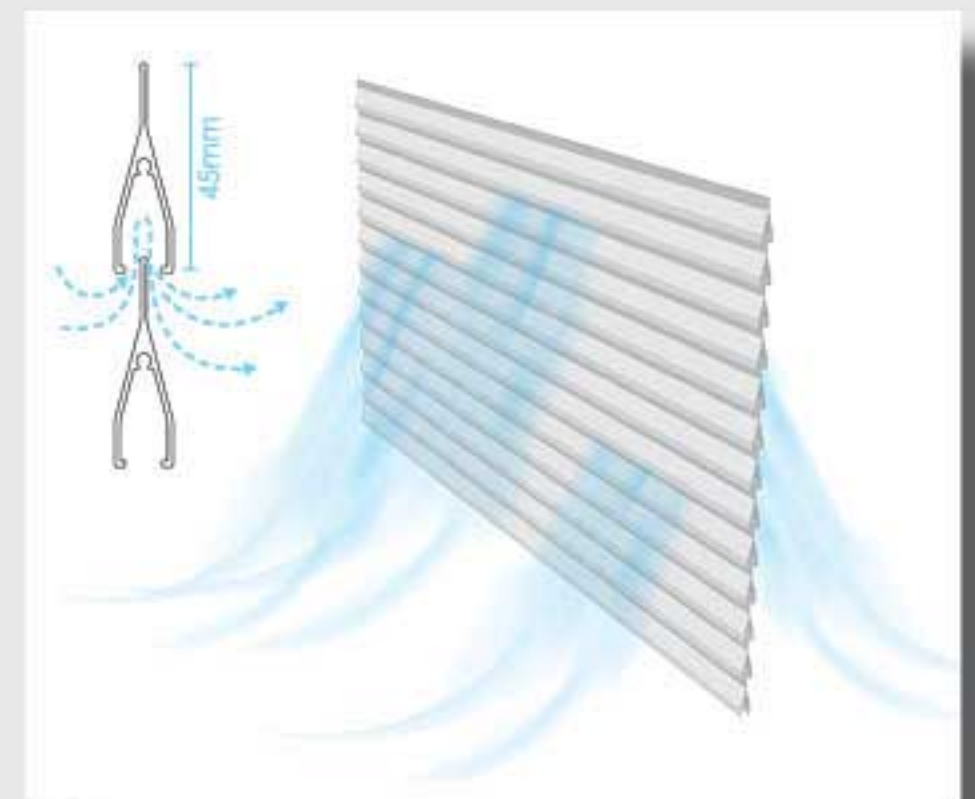

# VENTILATION allowing air to flow through.

**SWING DOOR**  
Louver Model: SWV02 (1/4)

Remove Odor

Reduce Humidity

Best for Storeroom & Bathroom

M121184

M121185

M121186