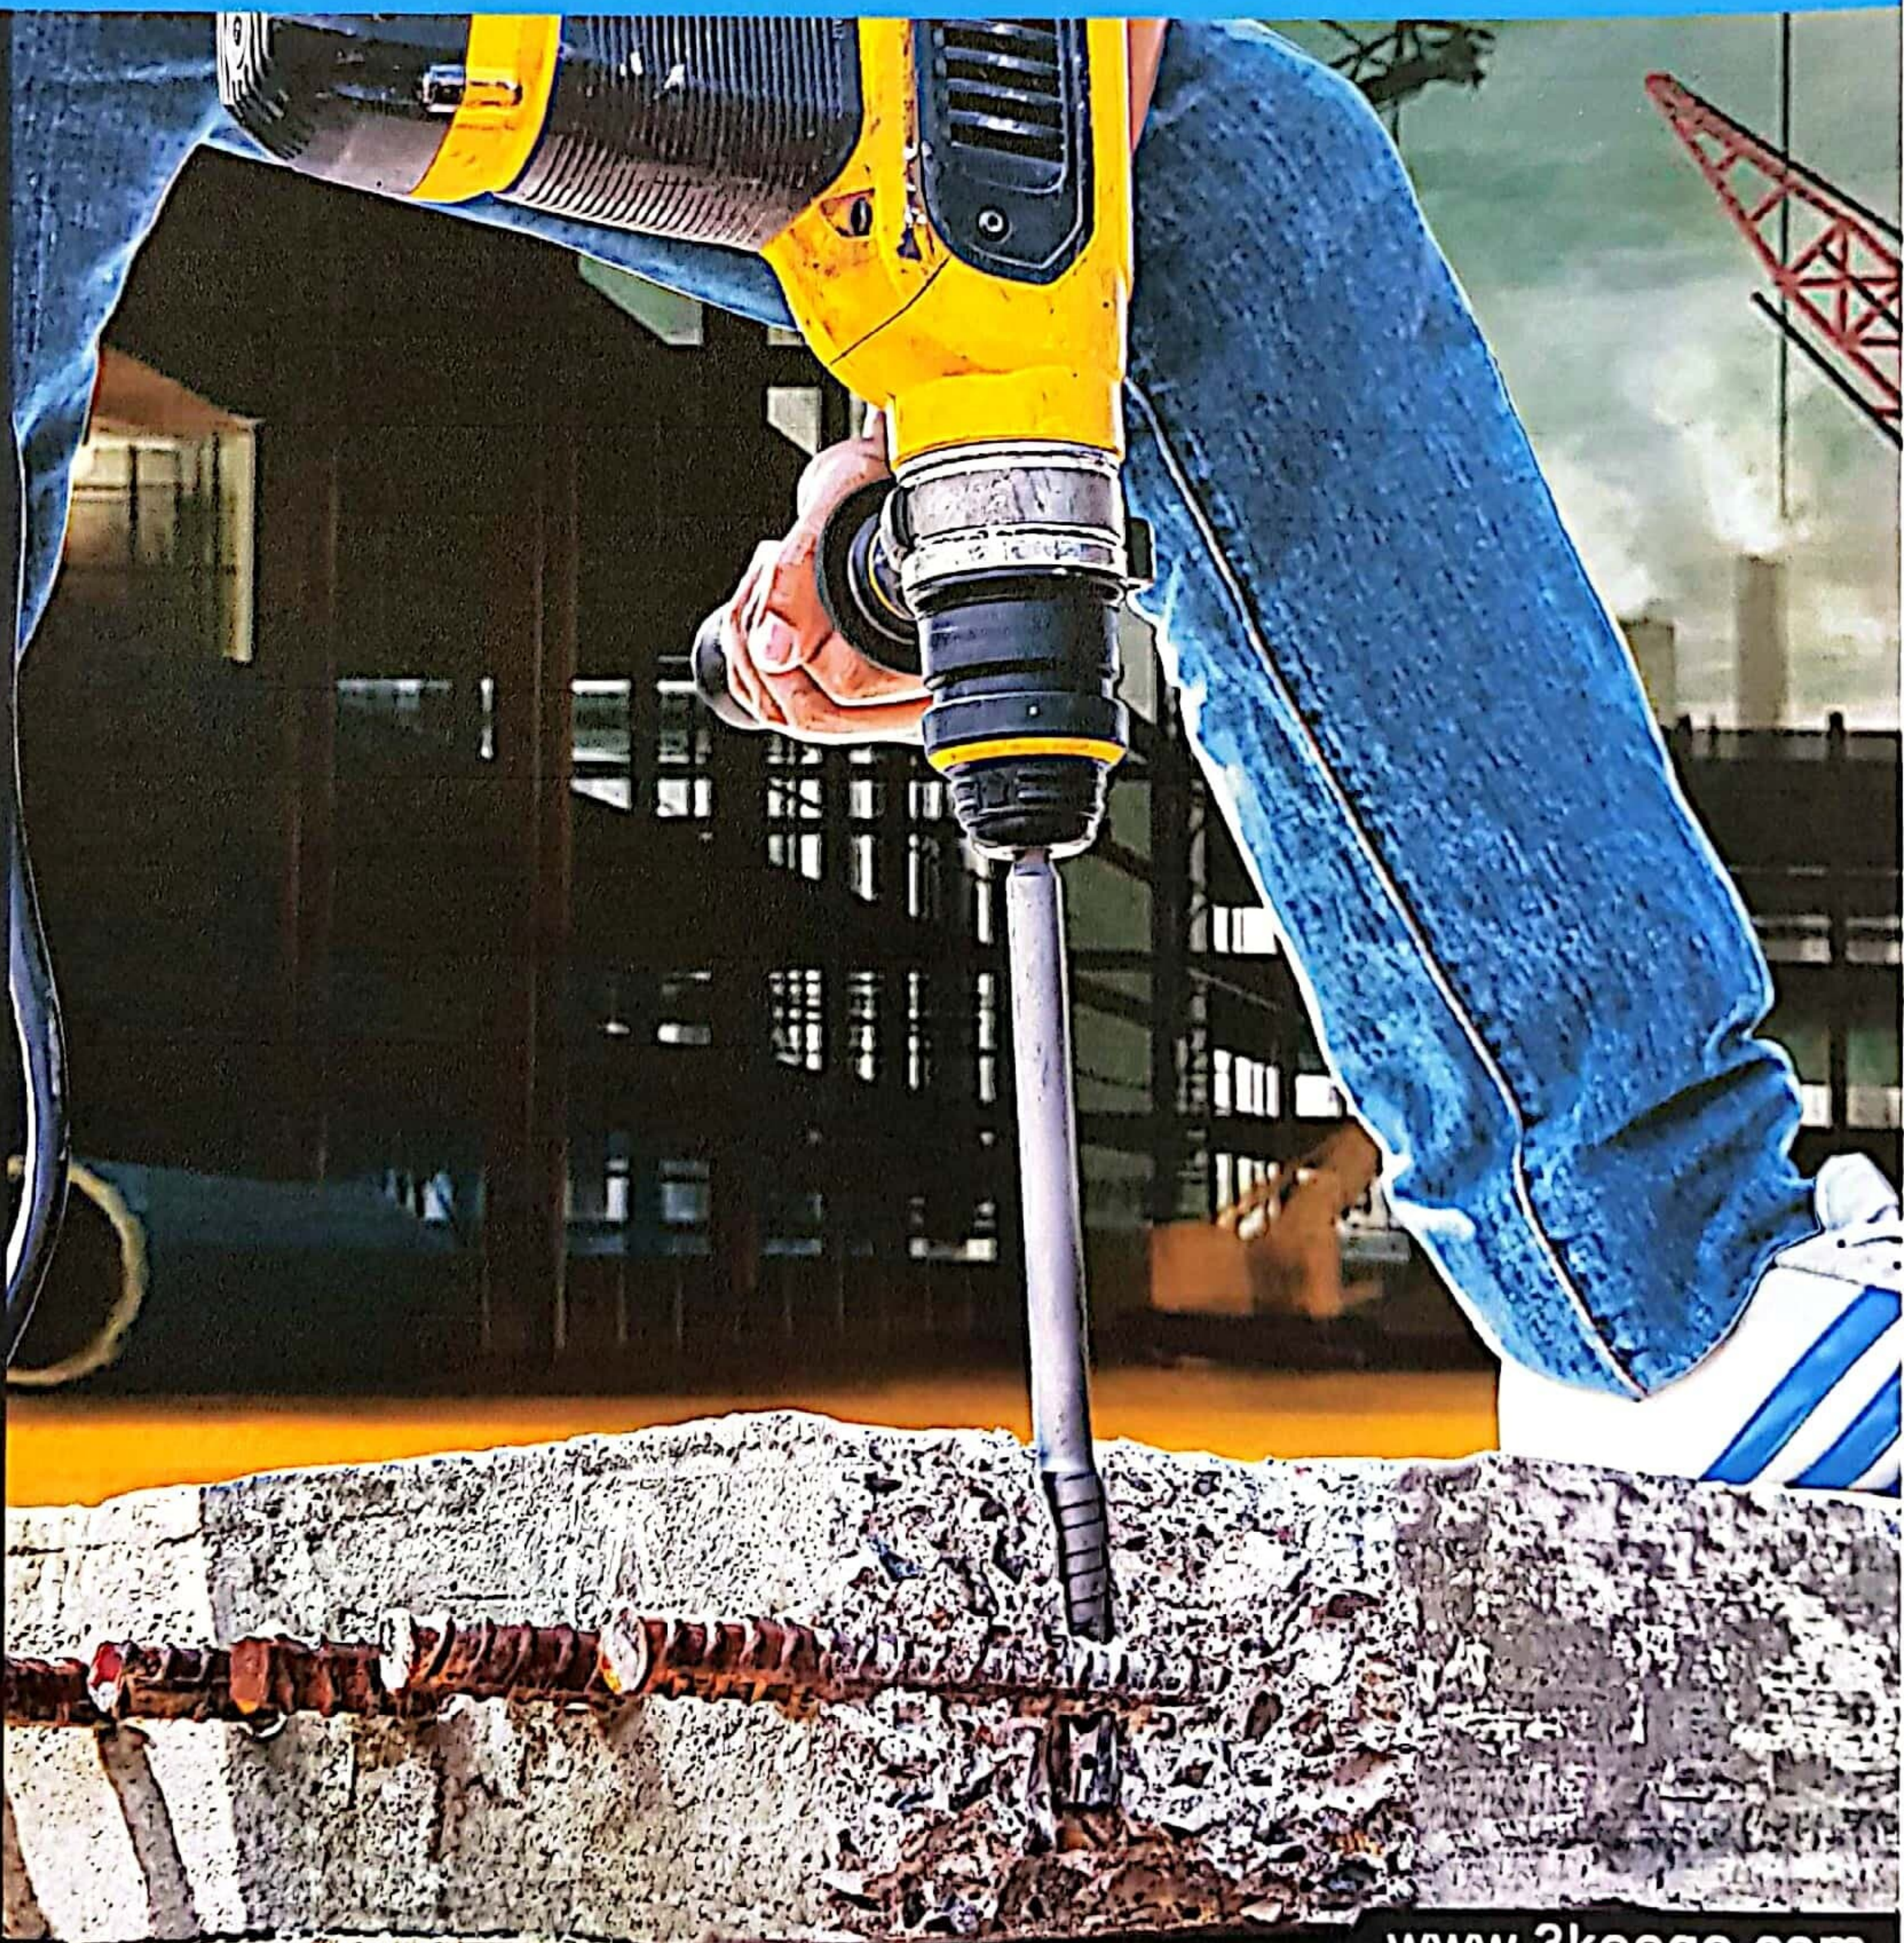

SDS Plus
SHANK