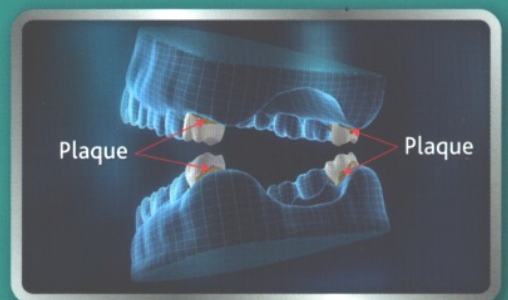

# SUPER THIN

DEEPER  
REACH  
5mm deeper

40%  
THINNER  
BRUSH HEAD

Remove  
**7x more** plaque  
from back & wisdom teeth

<sup>1</sup>INTAGE SRI, No 1 Company in Toothbrush Category, Value sales, CY2016

0.02mm  
**Systema**

## SYSTEMA SUPER THIN

Systema 0.02mm Super Thin is scientifically designed by Lion Japan R&D team, to protect your **back and wisdom teeth** from decay and gum problems as it reaches deeper around the back teeth areas to **remove plaque 7x better**.