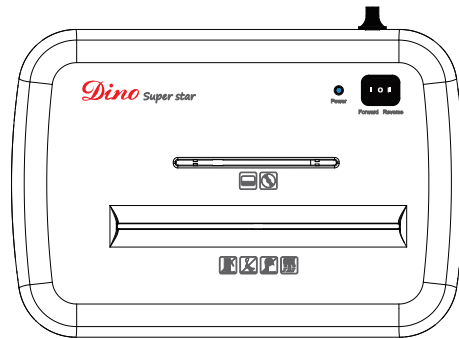

Crosscut Shredder DINO Super Star

Two mounted slots for paper and media

Working Panel

FEATURES :

1. Auto start with photo cell
2. Auto stop if paper jams
3. Auto cut off if bin is open
4. Auto cut off motor over heated
5. Can shred paper and IC Card
6. Metal gears
7. Mobile on castors
8. ABS casing

SPECIFICATION :

POWER:	AC220V 50HZ
INPUT POWER:	149W
SHEET CAPACITY:	8(A4,70g)/1CD
SHRED SIZE:	2x15mm
SPEED:	2m/min
ENTRY WIDTH:	220/125mm
CONTAINER:	14L
DIMENSION:	353x240x461mm
NET WEIGHT:	8kg

PRODUCT OUTLOOK AND NAMES