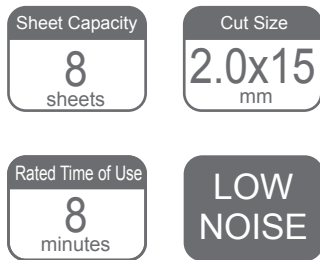

Crosscut Shredder DINO Super Star

Two mounted slots for paper and media

Working Panel

FEATURES :

1. Auto start with photo cell
2. Auto stop if paper jams
3. Auto cut off if bin is open
4. Auto cut off motor over heated
5. Can shred paper and IC Card
6. Metal gears
7. Mobile on castors
8. ABS casing

SPECIFICATION :

POWER:	AC220V 50HZ
INPUT POWER:	149W
SHEET CAPACITY:	8(A4,70g)/1CD
SHRED SIZE:	2x15mm
SPEED:	2m/min
ENTRY WIDTH:	220/125mm
CONTAINER:	14L
DIMENSION:	353x240x461mm
NET WEIGHT:	8kg

PRODUCT OUTLOOK AND NAMES