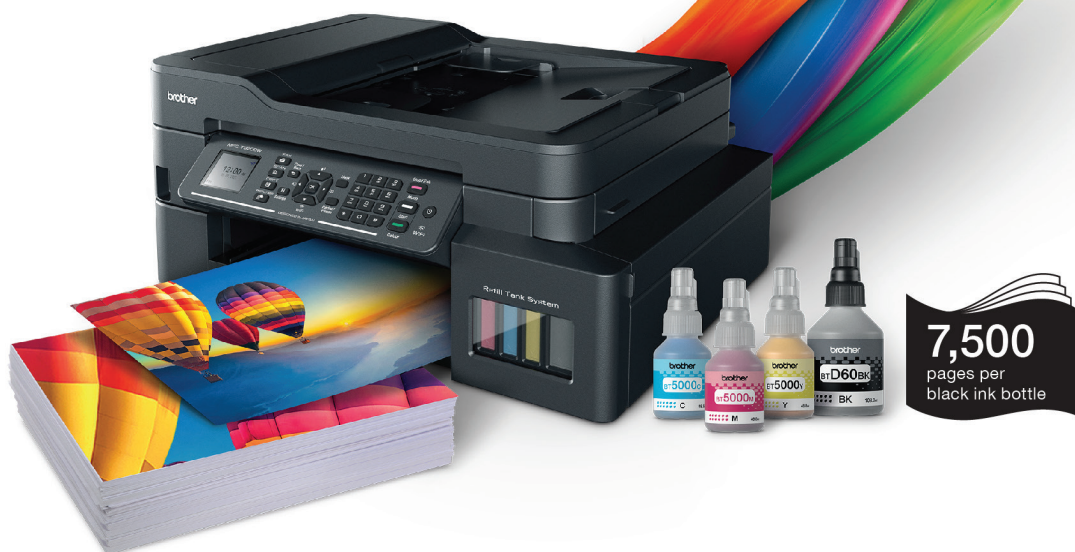

BROTHER INK TANK PRINTERS
MAKE AN IMPACT

Superior print quality for home/office

Wireless printing

Easy to use

High-volume printing

Multi-functional

INCREDIBLE SAVINGS. TRUSTED DESIGN.

Introducing the new series of Brother Ink Tank Printers, designed to lower printing costs and increase productivity without compromising the quality of your prints.

Easy to use

Super low cost

Easy to use

Brother Ink Tank Printers are plug and play. You can use them straight out of the box without any driver installation. The simple user interface also makes the printers a breeze to use.

*Applicable to selected models

More savings

Make printing more cost-effective with our affordable printers and ultra high-yield ink bottles. Print up to 7,500 pages in black and 5,000 pages in colour at a low cost per printed page.

Wireless printing

Easy to use

High-volume printing

Multi-functional

High-volume printing

Built for high-volume printing, Brother Ink Tank printers can speed up workflows and save hours in the office. Print up to 7,500 pages in black and 5,000 pages in colour, all at a low cost per print.