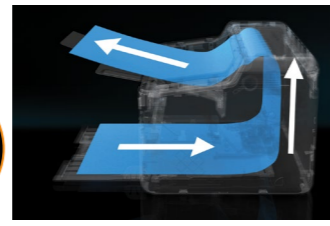

A short paper path enables smooth printing and prevents paper from getting stuck.

brother
at your side

Reliability often comes at a price.
Not now.