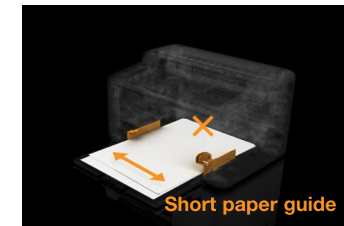

Prevent Paper Jams with Brother's Hassle-Free Printing Technology

Before: Short side guide may cause paper skew