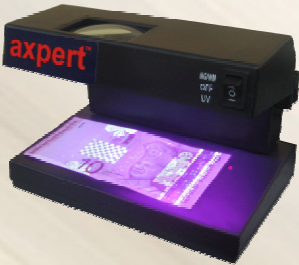

**Model: 318**

**Model: AD-118ABA OR AD-118AB Battery**

**Model: TK-2028**

**Model: AD-2138**

**Model: AD-2038**

**Model: LD-3**

# **MONEY DETECTOR**

## **Features:**

- Single UV Light Lamp (4 Watt)
- Dimension (mm): 90H x 183W x 85D
- Power Supply : AC & Battery

## **Features:**

- Single UV Light Lamp (4 Watt)
- Dimension (mm): 100H x 160W x 100D
- Power Supply : AC OR Battery