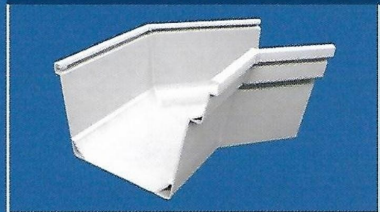

## uPVC Rain Gutter & Fitting

- ◆ 100% uPVC
- ◆ Can Be Paint
- ◆ No Rust or Rot
- ◆ Easy - To - Install
- ◆ Essential Part of Protecting Your Home

Industrial Design No. : MY01-00372  
© copyright all rights reserved (Nov13)

G 100 Gutter

End Cap (L&R)

Socket

Outlet (Fin) size 3"

Outlet (Fin) size 4"

Outlet (Fab) size 3"

Original Outlet size 4"

Corner (In)

Corner (Out)

Corner (In) with 3" & 4" outlet

Corner (Out) with 3" & 4" outlet

Corner (In) 45°

Corner (Out) 45°

Adjustable Bracket

Bracket

**Colour**