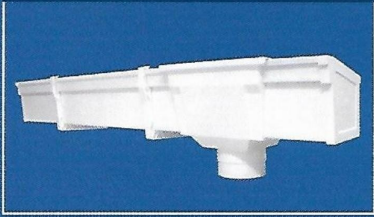

## uPVC Rain Gutter & Fitting

- ◆ 100% uPVC
- ◆ Can Be Paint
- ◆ No Rust or Rot
- ◆ Easy - To - Install
- ◆ Essential Part of Protecting Your Home

Industrial Design No. : MY01-00372  
© copyright all rights reserved (Nov13)

G 100 Gutter

End Cap (L&R)

Socket

Outlet (Fin) size 3"

Outlet (Fin) size 4"

Outlet (Fab) size 3"

Original Outlet size 4"

Corner (In)