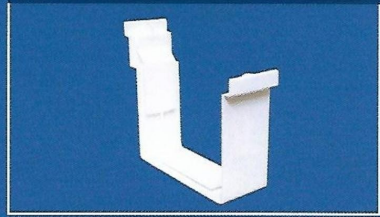

## uPVC Rain Gutter & Fitting

- ◆ 100% uPVC
- ◆ Can Be Paint
- ◆ No Rust or Rot
- ◆ Easy - To - Install
- ◆ Essential Part of Protecting Your Home

Industrial Design No. : MY01-00372  
© copyright all rights reserved (Nov13)

G 100 Gutter

End Cap (L&R)

Socket

Outlet (Fin) size 3"

Outlet (Fin) size 4"

Outlet (Fab) size 3"

Original Outlet size 4"

Corner (In)