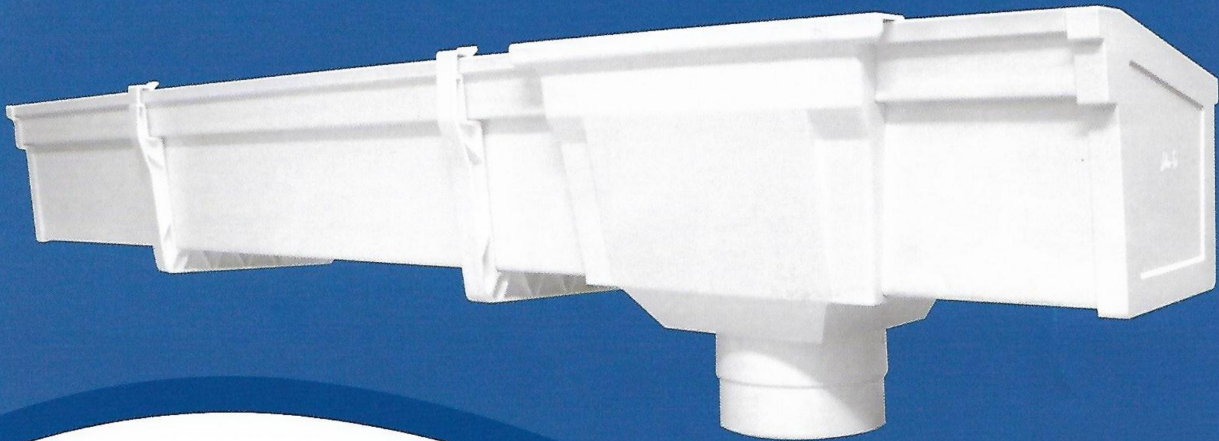

# MIDDY G100

## uPVC Rain Gutter & Fitting

- ◆ 100% uPVC
- ◆ Can Be Paint
- ◆ No Rust or Rot
- ◆ Easy - To - Install
- ◆ Essential Part of Protecting Your Home

Industrial Design No. : MY01-00372  
© copyright all rights reserved (Nov13)

G 100 Gutter

End Cap (L&R)

Socket

Outlet (Fin) size 3"

Outlet (Fin) size 4"

Outlet (Fab) size 3"

Original Outlet size 4"

Corner (In)

Corner (Out)

Corner (In) with 3" & 4" outlet

Corner (Out) with 3" & 4" outlet

Corner (In) 45°

Corner (Out) 45°

Adjustable Bracket

Bracket

**Colour**