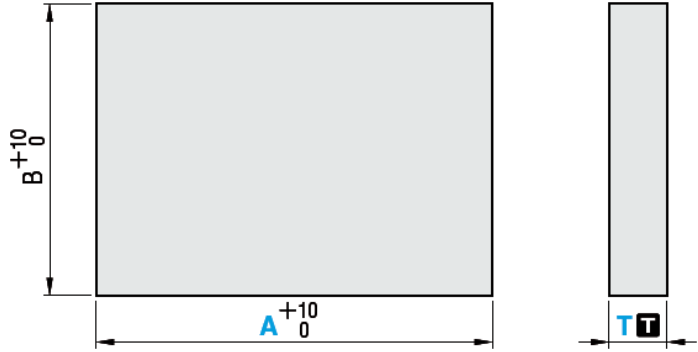

**POLYURETHANE SHEETS**

Dimension: MM

Type	Width (B)	Length (A)	Thickness (T)
PUCY (Yellow)	500	420	1
			2
		500	3
			4
			5
			6
			7
			8
			9
			10
PUCB (Black)	300	300	12
			15
			20
			25
			30
			40
			50

*\* Available order for special cutting sizes*

How to order: Type B – A – T x Qty  
 Catalog No : PUCY 300 – 300 – 15 x 2pcs  
 Material : Urethane Elastomeric