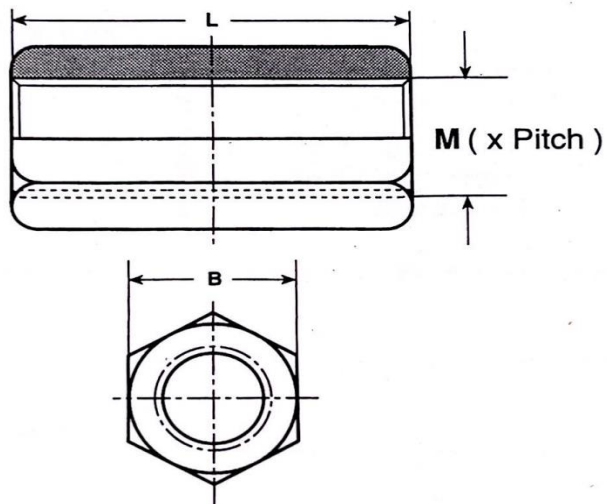

"LOYAL" COUPLING NUT 接头螺丝

| Type | B 对边 | L 长度 |
|-----------|--------|-------|
| 5/16 | 9/16 | 7/8 |
| M18 | 13m/m | |
| 3/8 | 1 1/6 | 1 |
| M10 | 17m/ m | |
| 1/2 | 7/8 | 1 1/4 |
| M12 | 21m/ m | |
| M14 | 21m/ m | 1 1/4 |
| 5/8 | 1 1/16 | 1 5/8 |
| M16 | 26m/ m | |
| 3/4 | 1 1/4 | 1 7/8 |
| M18 | 32m/ m | |
| 7/8 | 1 7/16 | |
| M20 | 32m/ m | 2 1/2 |
| 1 | 1 5/8 | |
| M24 - 3.0 | 1 5/8 | |