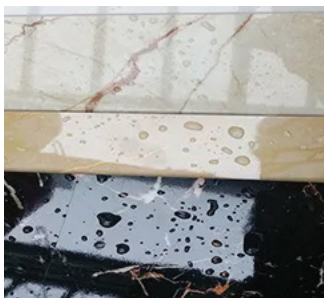

Size : 9'5''

Foam Panel

EGF (Gold)

EBG (Black)

Product Testing

产品测试

Water Resistant
防水防潮，经久耐用

Easy to Clean
耐脏易清理