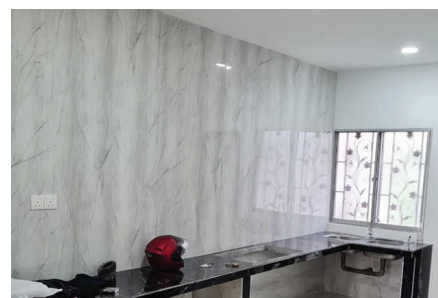

08 Install Done
安装完成。