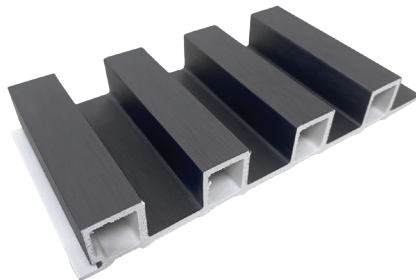

11

W11 Metallic Color