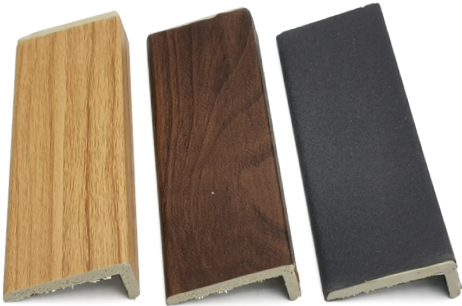

59

WCC06 Brown
(Ceiling)

Size :
122mm(w) x 10mm(T) x 3000mm(L)

Accessories

配件

1

WTS Profile
(for W Series)

2