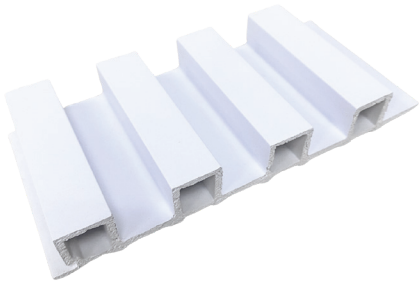

Product Series

产品系列

01

W01 White