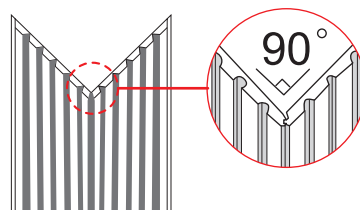

Adhesive sealant (White)

9

Decking Clip
Stainless Steel dip

Size : 34mm(w)x 49mm(L)

Product Testing

产品测试

Water Resistant
防水防潮，经久耐用

Easy to Clean
耐脏易清理

- 02** Circular saw can be used for cutting.
圆锯用来切割。

- 03** Apply nail free glue on the back of wall panel.
在格栅板背面涂上免钉胶。

- 04** Wall panel can be installed in both horizontal and vertical direction. Apply air-tacker on the edge of the tongue to hide the pin-marks.

格栅板可以水平安装，也可以垂直安装。应用拼接口的边缘可以隐藏钉眼。

- 05** For corner combine the two grooves.
在拐角处，通过合并两个槽口来进行收边。

在拐角处，通过合并两个槽口来进行收边。

- 06** Coordinating mouldings can be used for clean and nice finish.
收边条可以完美的解决格栅板的收口问题。