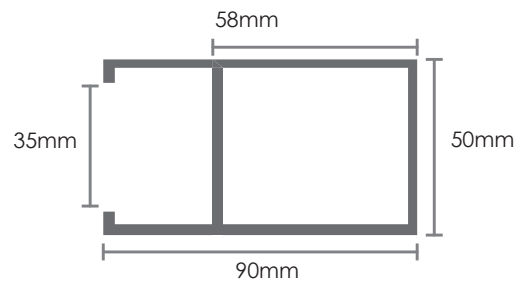

WWB03 Grey

Size :
204mm(w) x 13mm(T) x 3000mm(L)

50

WW01 White

51

WW02 Grey

Size :
204mm(w) x 15mm(T) x 3000mm(L)

52

56

WC02N Beige

Size :
100mm(w) x 50mm(T) x 3000mm(L)

57

WCE01 Beige
(Ceiling)

Size :
90mm(w) x 50mm(T) x 3000mm(L)

58

WCC01 Black Walnut
(Ceiling)

59

WCC06 Brown
(Ceiling)

Size :
122mm(w) x 10mm(T) x 3000mm(L)

Accessories

配件

1

WTS Profile
(for W Series)

2

L Profile (for W Series)

Grey, Beige, Walnut, Black, Dark Blue, Matt Black, White & Light Grey

Size : 25mm(w) x 25mm(H) x 2900mm(L)

3

M Profile
(for WS Series)

Color Follow as per WPC

Size : 2800mm(L)

4