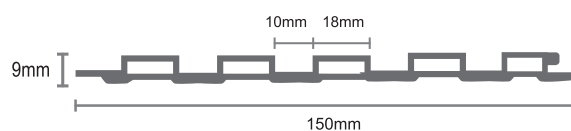

WT07 Coffee

22

WT08 Matte Black

23

WT09 Metal

Size :

150mm(w) x 9mm(T) x 3000mm(L)

24