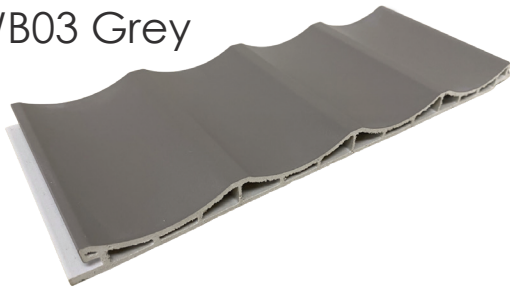

WWB03 Grey

Size :
204mm(w) x 13mm(T) x 3000mm(L)

50

WW01 White

51

WW02 Grey

Size :
204mm(w) x 15mm(T) x 3000mm(L)

52