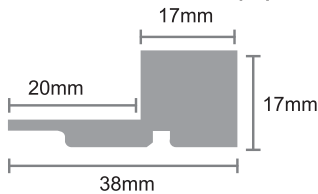

59

WCC06 Brown
(Ceiling)

Size :
122mm(w) x 10mm(T) x 3000mm(L)

Accessories

配件

1

WTS Profile
(for W Series)

2

L Profile (for W Series)

Grey, Beige, Walnut, Black, Dark Blue, Matt Black, White & Light Grey

Size : 25mm(w) x 25mm(H) x 2900mm(L)

3

M Profile
(for WS Series)

Color Follow as per WPC

Size : 2800mm(L)

4

F Profile
(for WS Series)

Color Follow as per WPC

Size : 2800mm(L)

5

LED Strip with casing
Silver/ Black

- 5.1) 160 Series (W01-W12) Black
- 5.2) 170 Series (WTS01 - WTS05) Silver
- 5.3) 195 Series (WL01 - WL02) Silver
3000 mm Length per pc