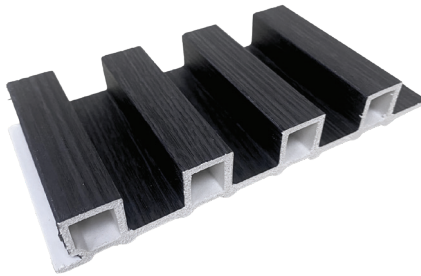

05

W05 Black