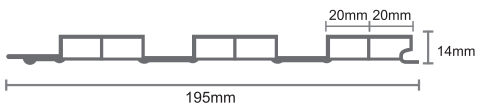

Size :

195mm(w) x 14mm(T) x 3000mm(L)