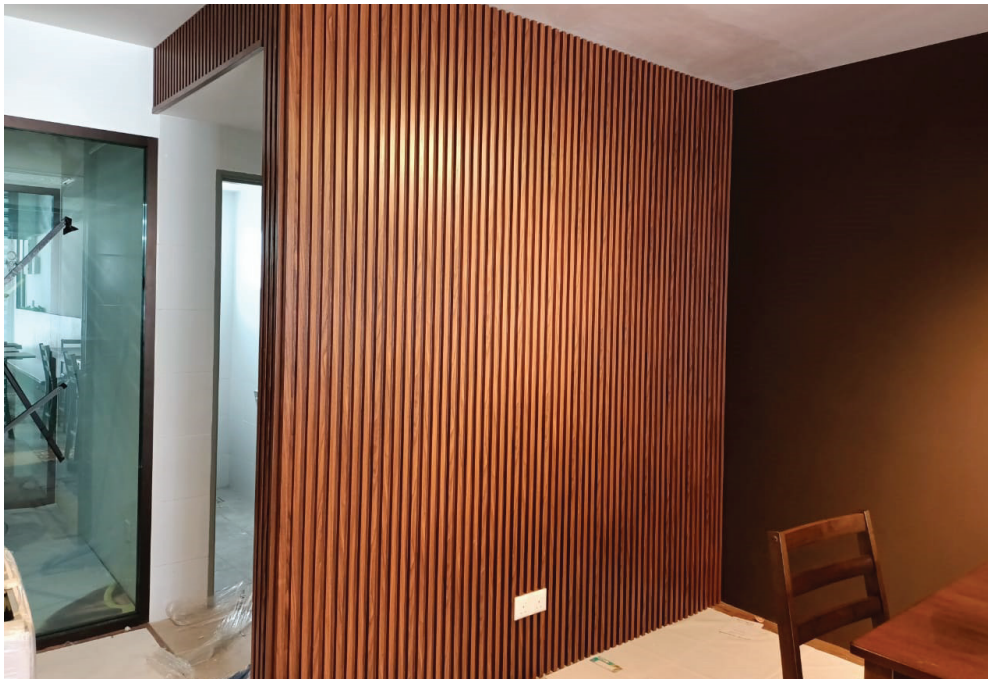

Wide Range of Application

应用场景