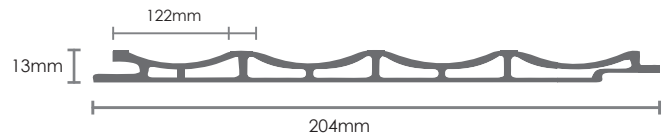

46

WG04 Gold

Size :
130mm(w) x 10mm(T) x 3000mm(L) Material : PS

47

WWB01 White

48

WWB02 Beige

49

WWB03 Grey

Size :
204mm(w) x 13mm(T) x 3000mm(L)

50

WW01 White

51

WW02 Grey

Size :
204mm(w) x 15mm(T) x 3000mm(L)

52