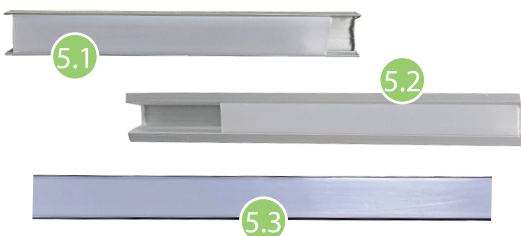

L Profile (for W Series)

Grey, Beige, Walnut, Black, Dark Blue, Matt Black, White & Light Grey

Size : 25mm(w) x 25mm(H) x 2900mm(L)

3

M Profile
(for WS Series)

Color Follow as per WPC

Size : 2800mm(L)

4

F Profile
(for WS Series)

Color Follow as per WPC

Size : 2800mm(L)

5

LED Strip with casing
Silver/ Black

- 5.1) 160 Series (W01-W12) Black
- 5.2) 170 Series (WTS01 - WTS05) Silver
- 5.3) 195 Series (WL01 - WL02) Silver
3000 mm Length per pc