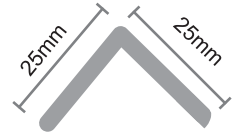

59

WCC06 Brown
(Ceiling)

Size :
122mm(w) x 10mm(T) x 3000mm(L)

Accessories

配件

1

WTS Profile
(for W Series)

2

L Profile (for W Series)

Grey, Beige, Walnut, Black, Dark Blue, Matt Black, White & Light Grey

Size : 25mm(w) x 25mm(H) x 2900mm(L)

3

M Profile
(for WS Series)

Color Follow as per WPC

Size : 2800mm(L)

4