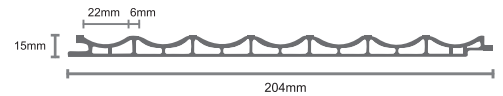

WWB03 Grey

Size :
204mm(w) x 13mm(T) x 3000mm(L)

50

WW01 White

51

WW02 Grey

Size :
204mm(w) x 15mm(T) x 3000mm(L)

52