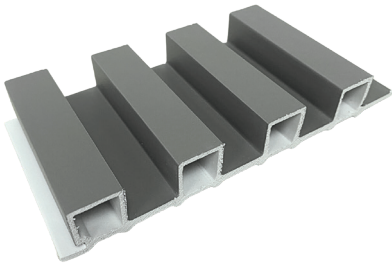

07

W07 Matte Grey