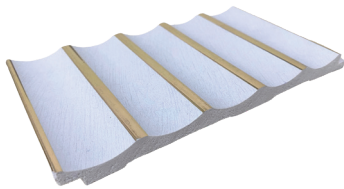

WR03 Grey

41 18

WR04 Walnut

3000mm(L) x 160mm(W)

Thickness : 15mm

Half Round Wall Panel

42

WG01 White