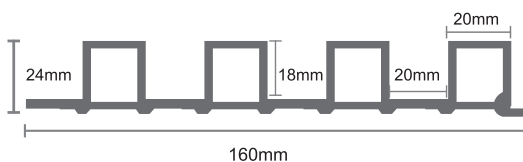

12

W12 Coffee

Size :
160mm(w) x 24mm(T) x 3000mm(L)

13

WL01 Teak

14

WL02 Brown

Size :

WS09 Cream
(Solid)

Size :
147mm(w) x 17mm(T) x 3000mm(L)

27

Size :
147mm(w) x 17mm(T) x 3000mm(L)

26

Size :
155mm(w) x 18mm(T) x 3000mm(L)

24 25 28 29 30 31 32

33