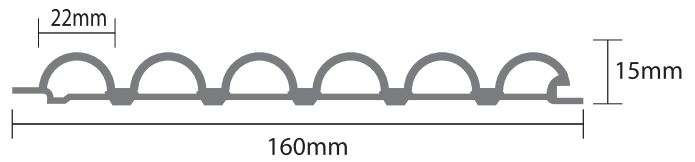

3000mm(L) x 160mm(W)

Thickness : 15mm

Half Round Wall Panel