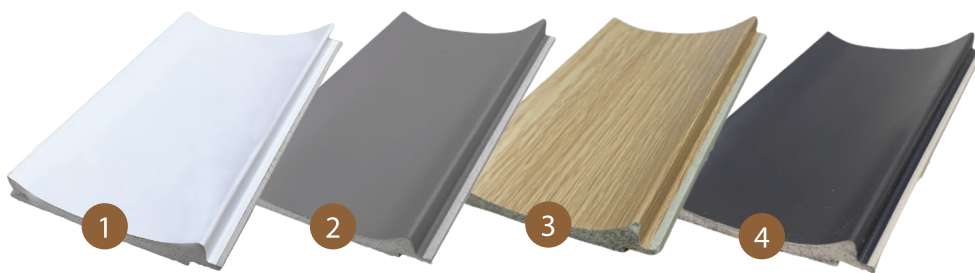

37

- 1 BW01 White
- 2 BW03 Grey
- 3 BW04 Beige
- 4 BW05 Dark Grey