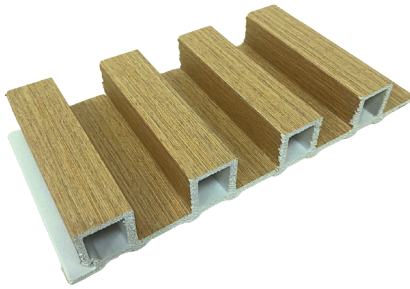

02

W02 Beige