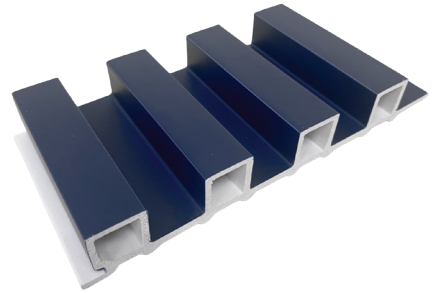

09

W09 Dark Blue