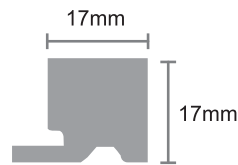

59

WCC06 Brown
(Ceiling)

Size :
122mm(w) x 10mm(T) x 3000mm(L)

Accessories

配件

1

WTS Profile
(for W Series)

2

L Profile (for W Series)

Grey, Beige, Walnut, Black, Dark Blue, Matt Black, White & Light Grey

Size : 25mm(w) x 25mm(H) x 2900mm(L)

3

M Profile
(for WS Series)

Color Follow as per WPC

Size : 2800mm(L)

4

F Profile
(for WS Series)

Color Follow as per WPC

Size : 2800mm(L)

5

LED Strip with casing
Silver/ Black

- 5.1) 160 Series (W01-W12) Black
- 5.2) 170 Series (WTS01 - WTS05) Silver
- 5.3) 195 Series (WL01 - WL02) Silver
3000 mm Length per pc

Adhesive sealant (White)

9

Decking Clip
Stainless Steel dip

Size : 34mm(w)x 49mm(L)

Product Testing

产品测试

Water Resistant
防水防潮，经久耐用

Easy to Clean
耐脏易清理