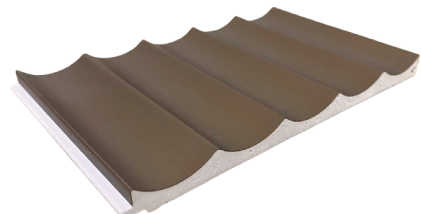

46

WG04 Gold

Size :
130mm(w) x 10mm(T) x 3000mm(L) Material : PS