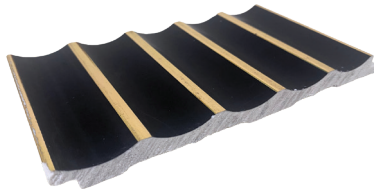

43

WG02 Black