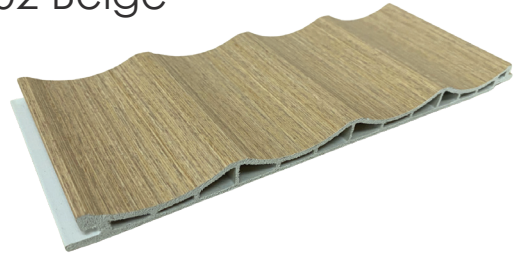

48

WWB02 Beige