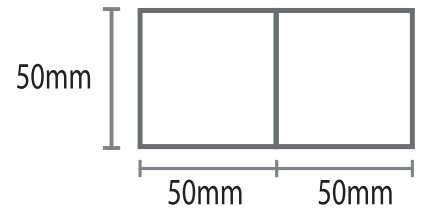

WWB03 Grey

Size :
204mm(w) x 13mm(T) x 3000mm(L)

50

WW01 White

51

WW02 Grey

Size :
204mm(w) x 15mm(T) x 3000mm(L)

52

WEX01 Walnut
(PE Material)

53

WEX02 Coffee
(PE Material)

Size :
220mm(w) x 26mm(T) x 3000mm(L)

54

WC01 Bare Finish

55

WC02 Beige

56

WC02N Beige

Size :
100mm(w) x 50mm(T) x 3000mm(L)

57

WCE01 Beige
(Ceiling)

Size :
90mm(w) x 50mm(T) x 3000mm(L)

58

WCC01 Black Walnut
(Ceiling)