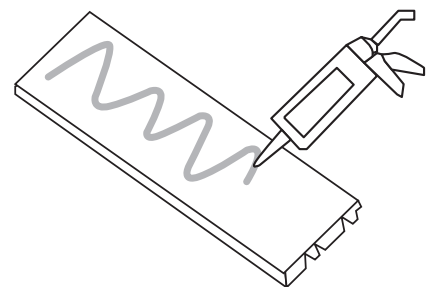

1. **03** Apply nail free glue on the back of wall panel.
   在格栅板背面涂上免钉胶。