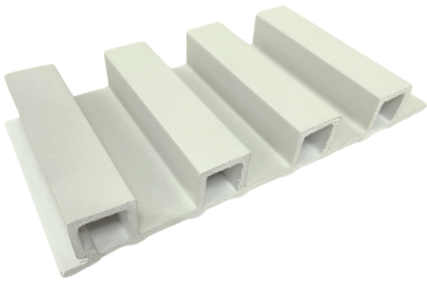

04

W04 Milk Tea