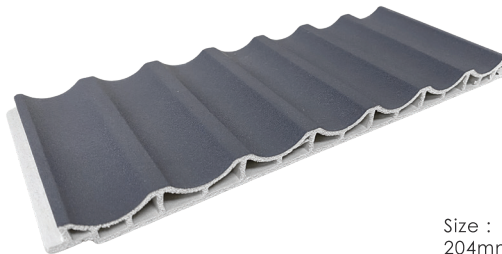

WWB03 Grey

Size :
204mm(w) x 13mm(T) x 3000mm(L)

50

WW01 White

51

WW02 Grey

Size :
204mm(w) x 15mm(T) x 3000mm(L)

52