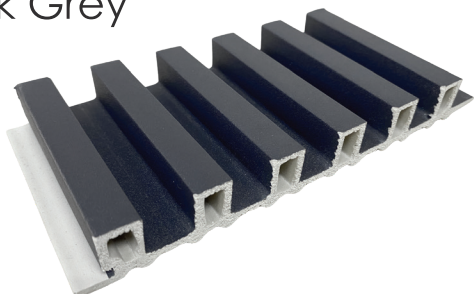

WTS01 White

34

WTS02 Teak

35

WTS03 Dark Brown

36

WTS04
Dark Grey

Size :
170mm(w) x 20mm(T) x 3000mm(L)