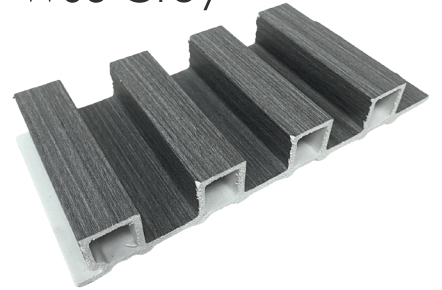

Product Series

产品系列

01

W01 White

02

W02 Beige

03

W03 Grey

04

W04 Milk Tea

05

W05 Black

06

W06 Brown

07

W07 Matte Grey

08

W08 Matte Black

09

W09 Dark Blue

10

W10 Marble Black

11

W11 Metallic Color

12

W12 Coffee

Size :
160mm(w) x 24mm(T) x 3000mm(L)