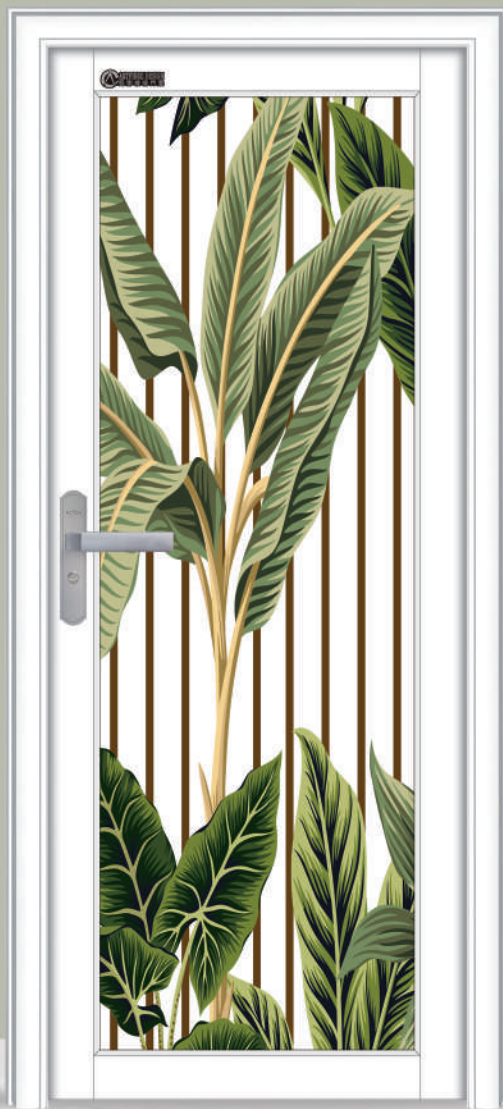

ARTFIBRE 2210686S