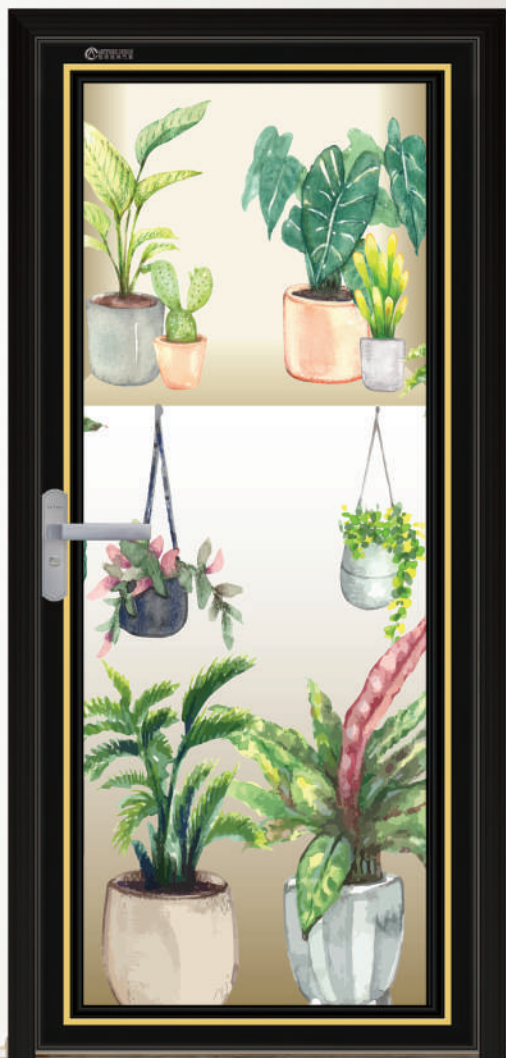

GOLDEN EUROPE SWING DOOR

GES 2210583J