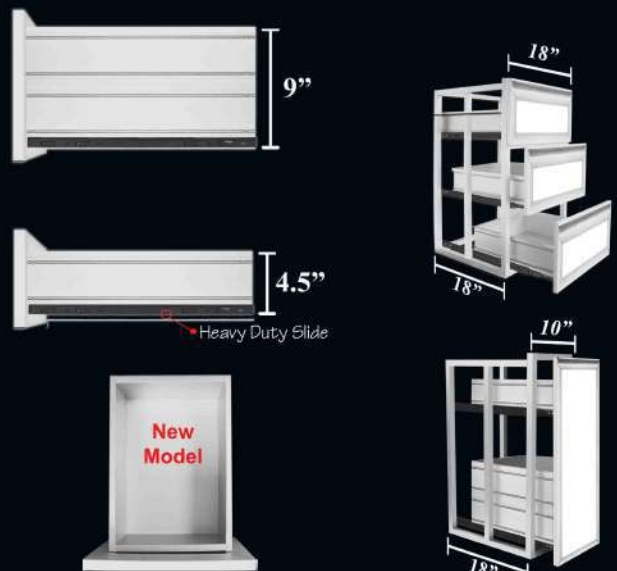

Swing Door

GSD series

AFG series

WALL CABINET & BASIN CABINET SYSTEM

BASIN CABINET & ALUMINIUM DRAWER SYSTEM

Aluminium Shoes Cabinet

AF3700

Aluminium Shoes Drawer Cabinet