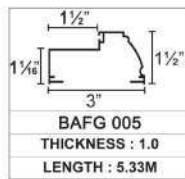

Shower Accessories

**ART 130
WALL TO WALL SERIES**

**ART 131
CONVENTIONAL SERIES**

**ART 133
BI-FOLDING SERIES**

**ART 138
CORNER ENTRY SERIES**

Accessories Inside:

Accessories Inside:

Shower Accessories

**ART 133
BI-FOLDING SERIES**

**ART 138
CORNER ENTRY SERIES**

Accessories Inside:

Accessories Inside:

BAFG SWING DOOR

BAFG series

NEW PRODUCTS

REFER PG.92 AF3982

SOLID GSD SWING DOOR

SGSD series

NEW PRODUCTS