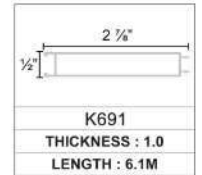

NEW PRODUCTS

REFER PG.92 AF3982

SOLID GSD SWING DOOR

SGSD series

NEW PRODUCTS

Swing Door

ASD series

REFER PG.90 AF3975