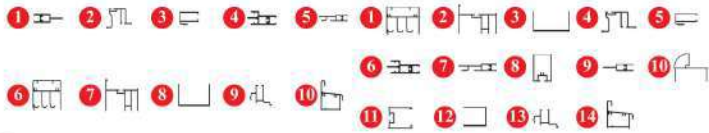

Shower Accessories

**ART 130
WALL TO WALL SERIES**

**ART 131
CONVENTIONAL SERIES**

**ART 133
BI-FOLDING SERIES**

**ART 138
CORNER ENTRY SERIES**

Accessories Inside:

Accessories Inside: