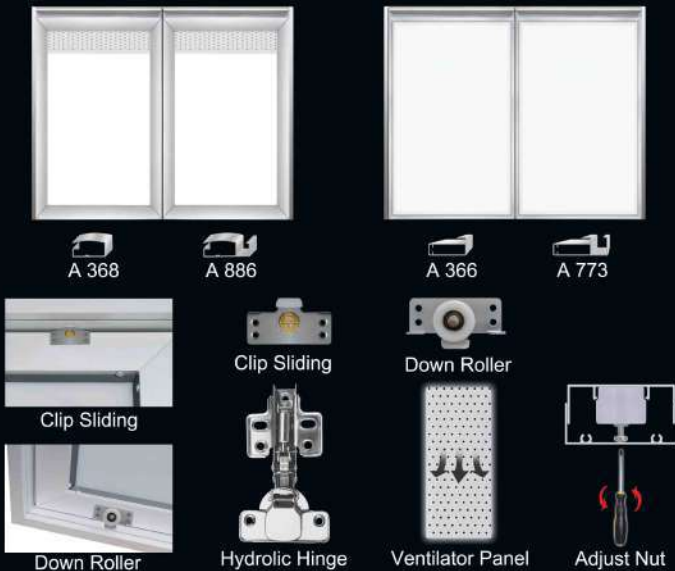

Swing Door

GSD series

AFG series

WALL CABINET & BASIN CABINET SYSTEM

BASIN CABINET & ALUMINIUM DRAWER SYSTEM

Aluminium Shoes Cabinet

AF3700

Aluminium Shoes Drawer Cabinet