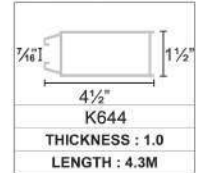

SOLID GSD SWING DOOR

SGSD series

NEW PRODUCTS