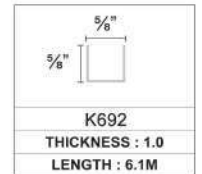

SOLID GSD SWING DOOR

SGSD series

NEW PRODUCTS