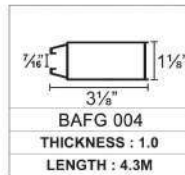

Shower Accessories

**ART 130
WALL TO WALL SERIES**

**ART 131
CONVENTIONAL SERIES**

**ART 133
BI-FOLDING SERIES**

**ART 138
CORNER ENTRY SERIES**

Accessories Inside:

Accessories Inside:

Shower Accessories

**ART 133
BI-FOLDING SERIES**

**ART 138
CORNER ENTRY SERIES**

Accessories Inside:

Accessories Inside:

BAFG SWING DOOR

BAFG series

NEW PRODUCTS

REFER PG.92 AF3982

SOLID GSD SWING DOOR

SGSD series

NEW PRODUCTS