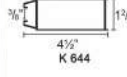

BK8022 Safety Lock

Aluminium Hinges

GSD series

BAFG 005

K 644

Aluminium Hinges

Cylindrical Lock A 8033

BI-FOLD DOOR