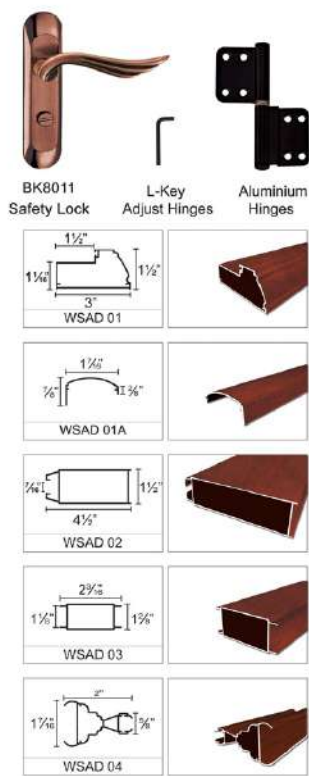

WOOD SOLID ALUMINIUM DOOR

WOOD SOLID ALUMINIUM DOOR

WSAD series

WSAD series