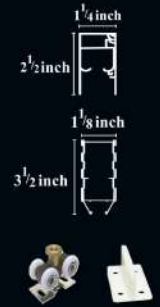

HANGING SLIDING DOOR