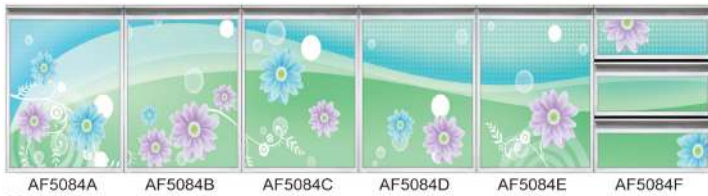

138

Basin Cabinet Design

HIGH RESOLUTION  
高清系列

Basin Cabinet Design

HIGH RESOLUTION  
高清系列

Basin Cabinet Design

HIGH RESOLUTION  
高清系列

Basin Cabinet Design