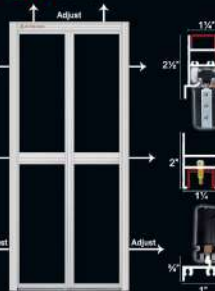

ART FIBREGLASS SDN BHD

產品與印刷刊物會出現顏色差異
本目錄所有產品將以實物為準，如有更改，恕不另行通知。

The actual product may vary in colour, compare to catalogue version.

The producer reserves the right to alter the products herein and no further notification will be given.

SWING DOOR

AFG series

BAFG series

SGSD series

GSD series

BI-FOLD DOOR

SBU series

SS series

SR series

BS series

BR series

AG series

Accessories