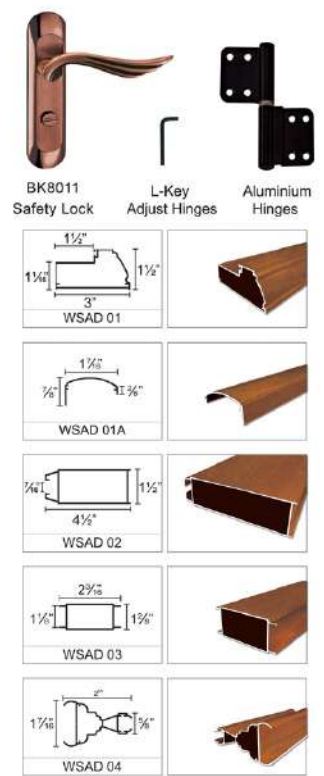

WOOD SOLID ALUMINIUM DOOR

WOOD SOLID ALUMINIUM DOOR

WSAD series

WSAD series