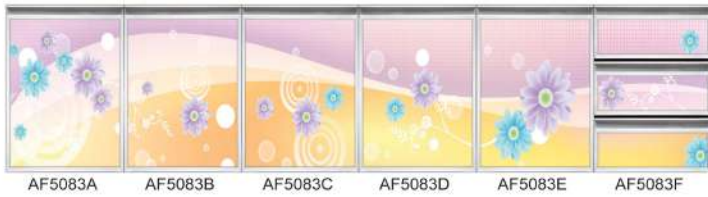

138

Basin Cabinet Design

HIGH RESOLUTION  
高清系列

Basin Cabinet Design

HIGH RESOLUTION  
高清系列

Basin Cabinet Design

HIGH RESOLUTION  
高清系列

Basin Cabinet Design