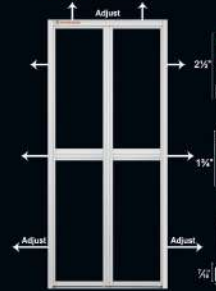

ART FIBREGLASS SDN BHD

產品與印刷刊物會出現顏色差異
本目錄所有產品將以實物為準，如有更改，恕不另行通知。

The actual product may vary in colour, compare to catalogue version.

The producer reserves the right to alter the products herein and no further notification will be given.

SWING DOOR

AFG series

BAFG series

SGSD series

GSD series

BI-FOLD DOOR

SBU series

SS series

SR series

BS series

BR series

AG series

Accessories