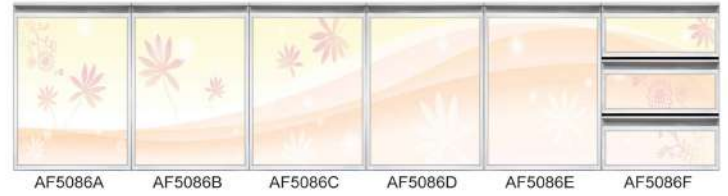

Basin Cabinet Design

HIGH RESOLUTION
高清系列