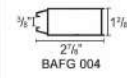

SWING DOOR

AFG series

BAFG 005

BAFG 004

Aluminium Hinges

BK8022 Safety Lock

BAFG series

BAFG 005