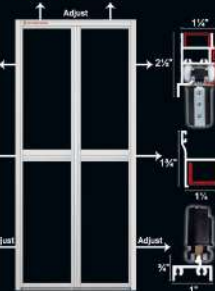

ART FIBREGLASS SDN BHD

產品與印刷刊物會出現顏色差異
本目錄所有產品將以實物為準，如有更改，恕不另行通知。

The actual product may vary in colour, compare to catalogue version.

The producer reserves the right to alter the products herein and no further notification will be given.

SWING DOOR

AFG series

BAFG series

SGSD series

GSD series

BI-FOLD DOOR

SBU series

SS series

SR series

BS series

BR series

AG series

Accessories