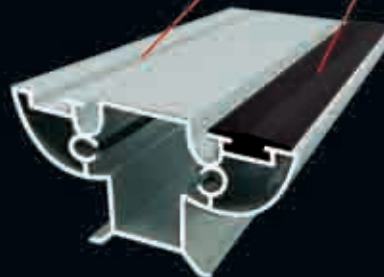

BI-FOLD SERIES

Rubber

BF31

Rubber

BF33

Rubber

BEFORE
● No Rubber ● Rubber

BU 20 **BAFG 012/MAFG 032**

1. Removed rubber from the outer frame and you will see the screw on part that show by arrow.

2. Open the cover of outer frame as shown as above.

3. Removed the screw out of the outer frame.

4. Take out the inner frame door like shown in the picture and removed Heavy Duty roller screw of the side you want to change it. Now you can replaced the Heavy Duty Roller easily.