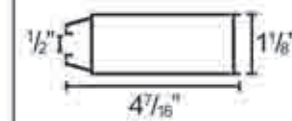

EUROPE SOLID SWING DOOR

Art Fibre
Logo

NA

PCW

BLACK

AFSW02

K691

FB025A