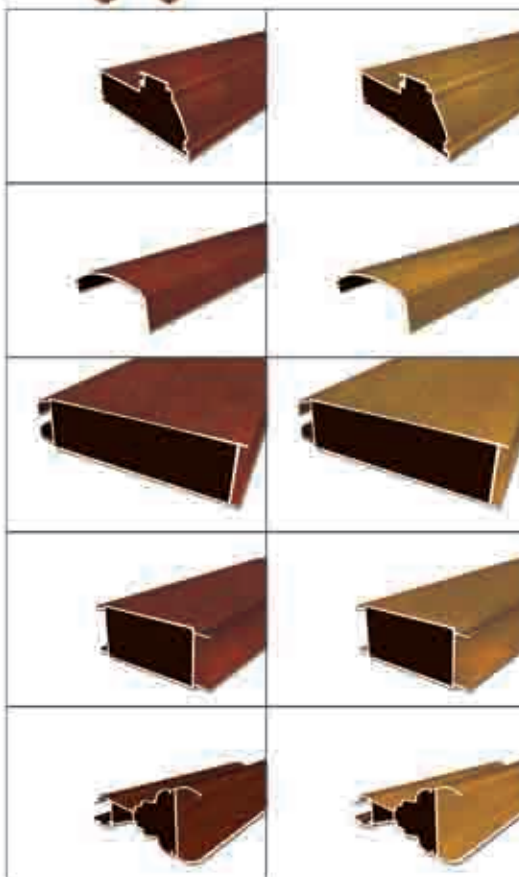

WSAD 216142F
WSAL 216142F

WSAD 216144F
WSAL 216144F

SGTH-200

Aluminium Hinges

WSAL 216143F
WSAD216143F

WSAL 216145F
WSAD216145F

WOOD SOLID ALUMINIUM DOOR

WSAD SERIES