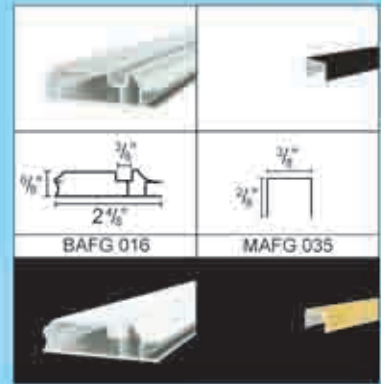

WHITE & GOLD