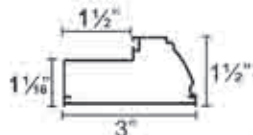

WOOD SOLID ALUMINIUM DOOR

WSAD SERIES

WSAD 01