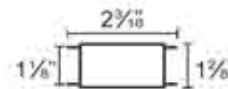

WOOD SOLID ALUMINIUM DOOR

WSAD SERIES

WSAD 03