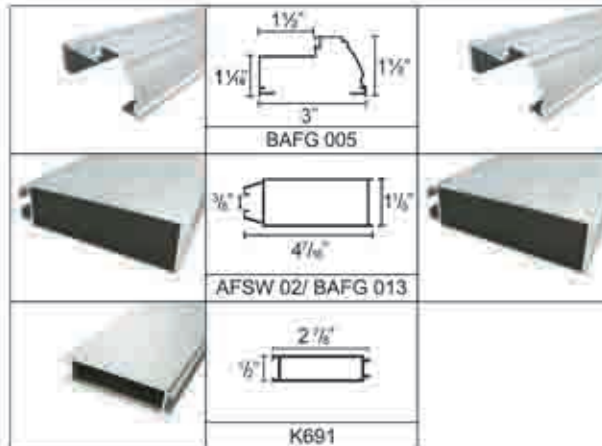

BLACK

BAFG SWING DOOR

ARTFIBRE 2165S

BK8072
Safety Lock

Aluminium
Hinges

SGSD SWING DOOR

BK8072
Safety Lock

Aluminium
Hinges