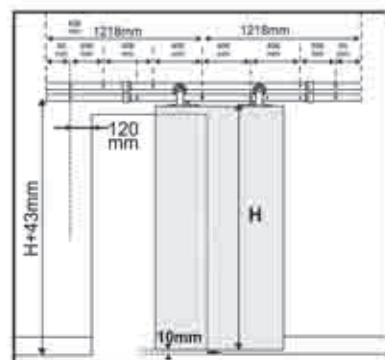

INSTALLATION EUROPE SOLID INDUSTRY STYLE HANGING SLIDING DOOR