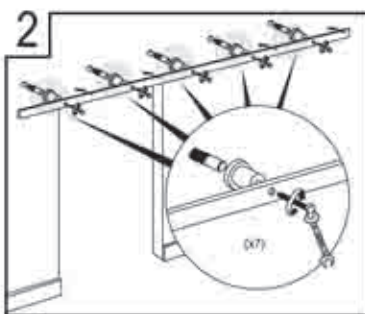

INSTALLATION EUROPE SOLID INDUSTRY STYLE HANGING SLIDING DOOR