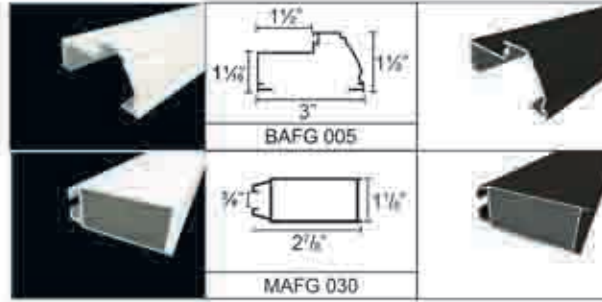

**COMPOSITE DESIGN
(CD)**

**ARYLIC TRANSLUCENT DESIGN
(ATD)**

**CLEAR POLYLEX DESIGN
(CPD)**

AFG SWING DOOR

ARTFIBRE 2164S

BK8072
Safety Lock

Aluminium
Hinges

PCW