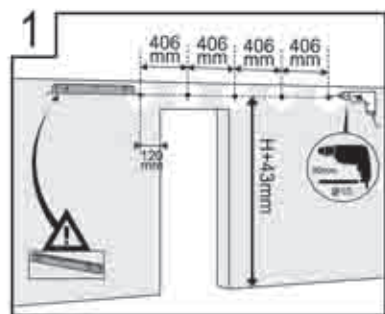

INSTALLATION EUROPE SOLID INDUSTRY STYLE HANGING SLIDING DOOR