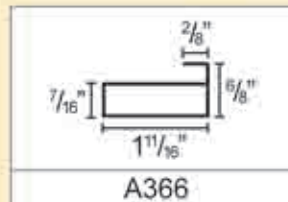

Ventilator Panel