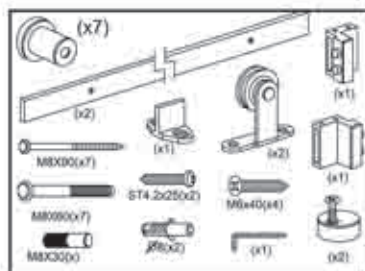

INSTALLATION EUROPE SOLID INDUSTRY STYLE HANGING SLIDING DOOR

EUROPE SOLID HANGING SLIDING DOOR

ESH 21654F

ESH 21655F

ESH 21656F

ESH 21657F

ESH 21658F

ESH 21659F