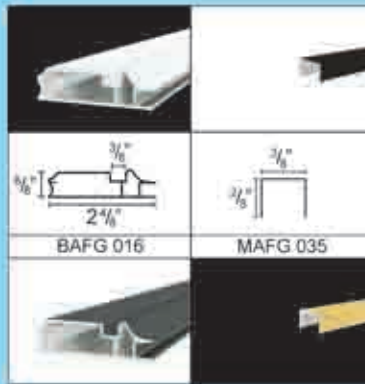

GREY & GOLD