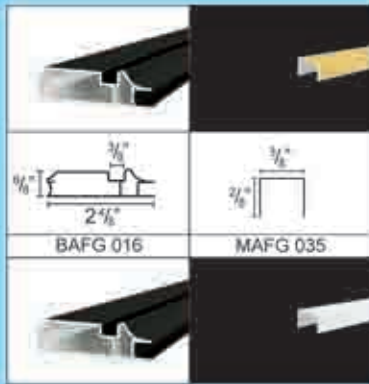

BLACK & WHITE