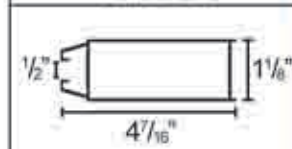

BAFG 015

AFSW02