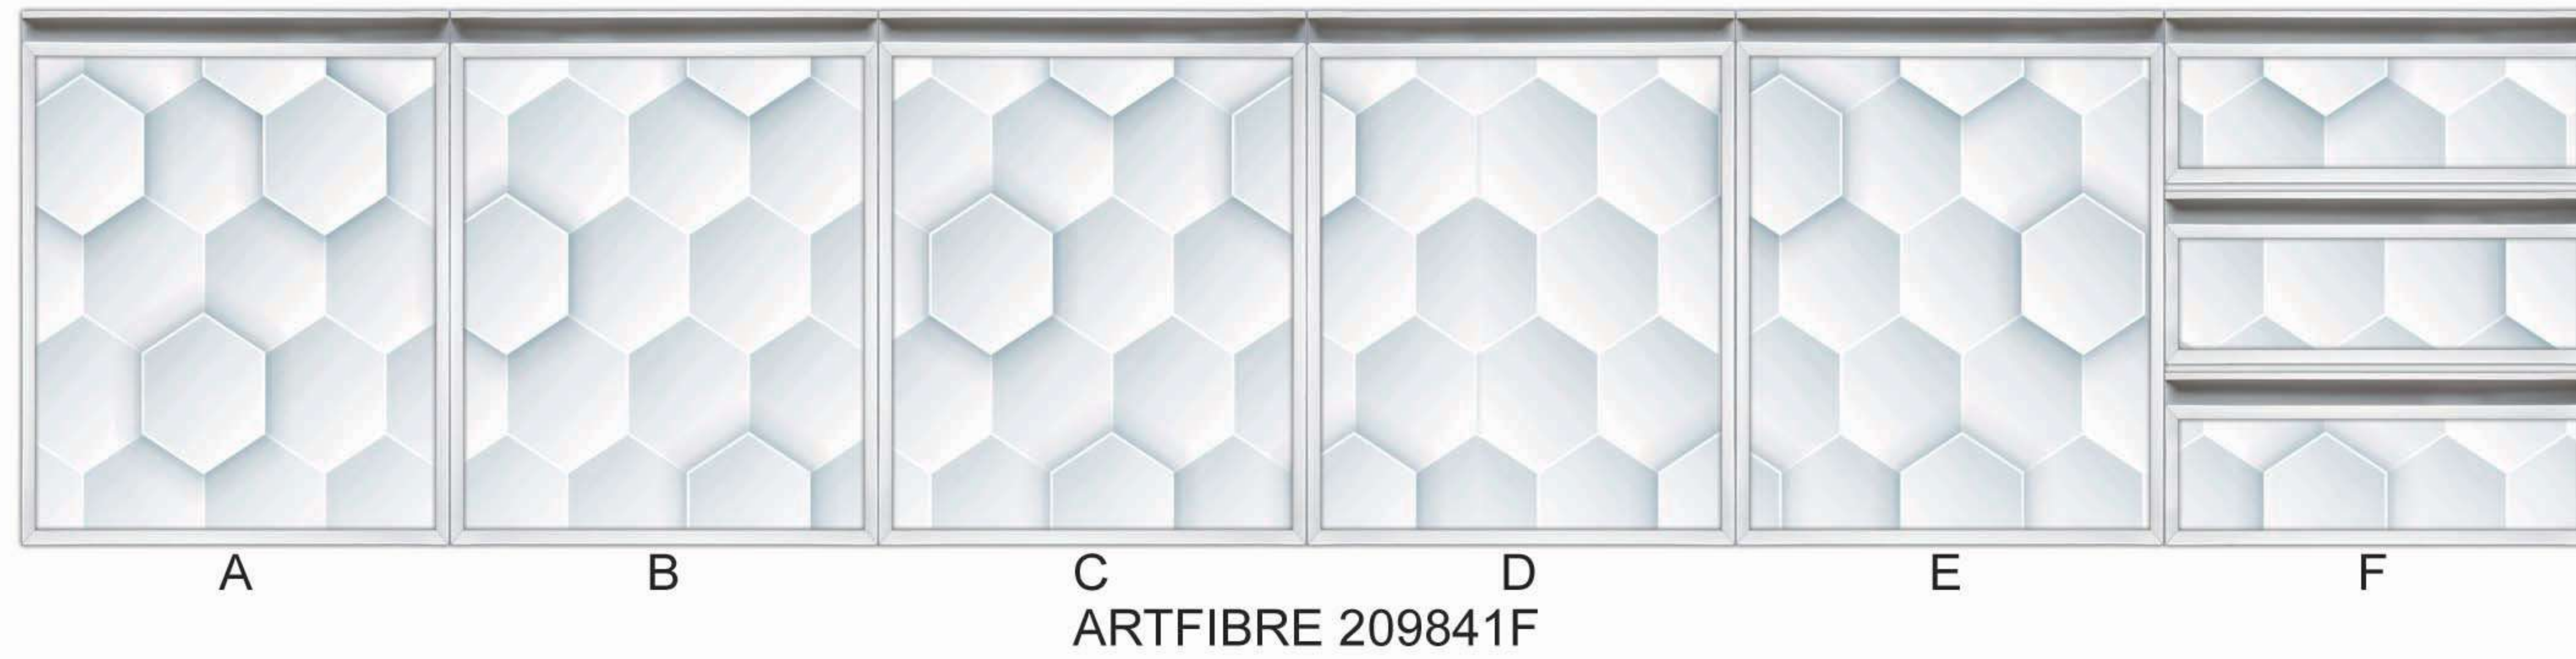

BASIN CABINET