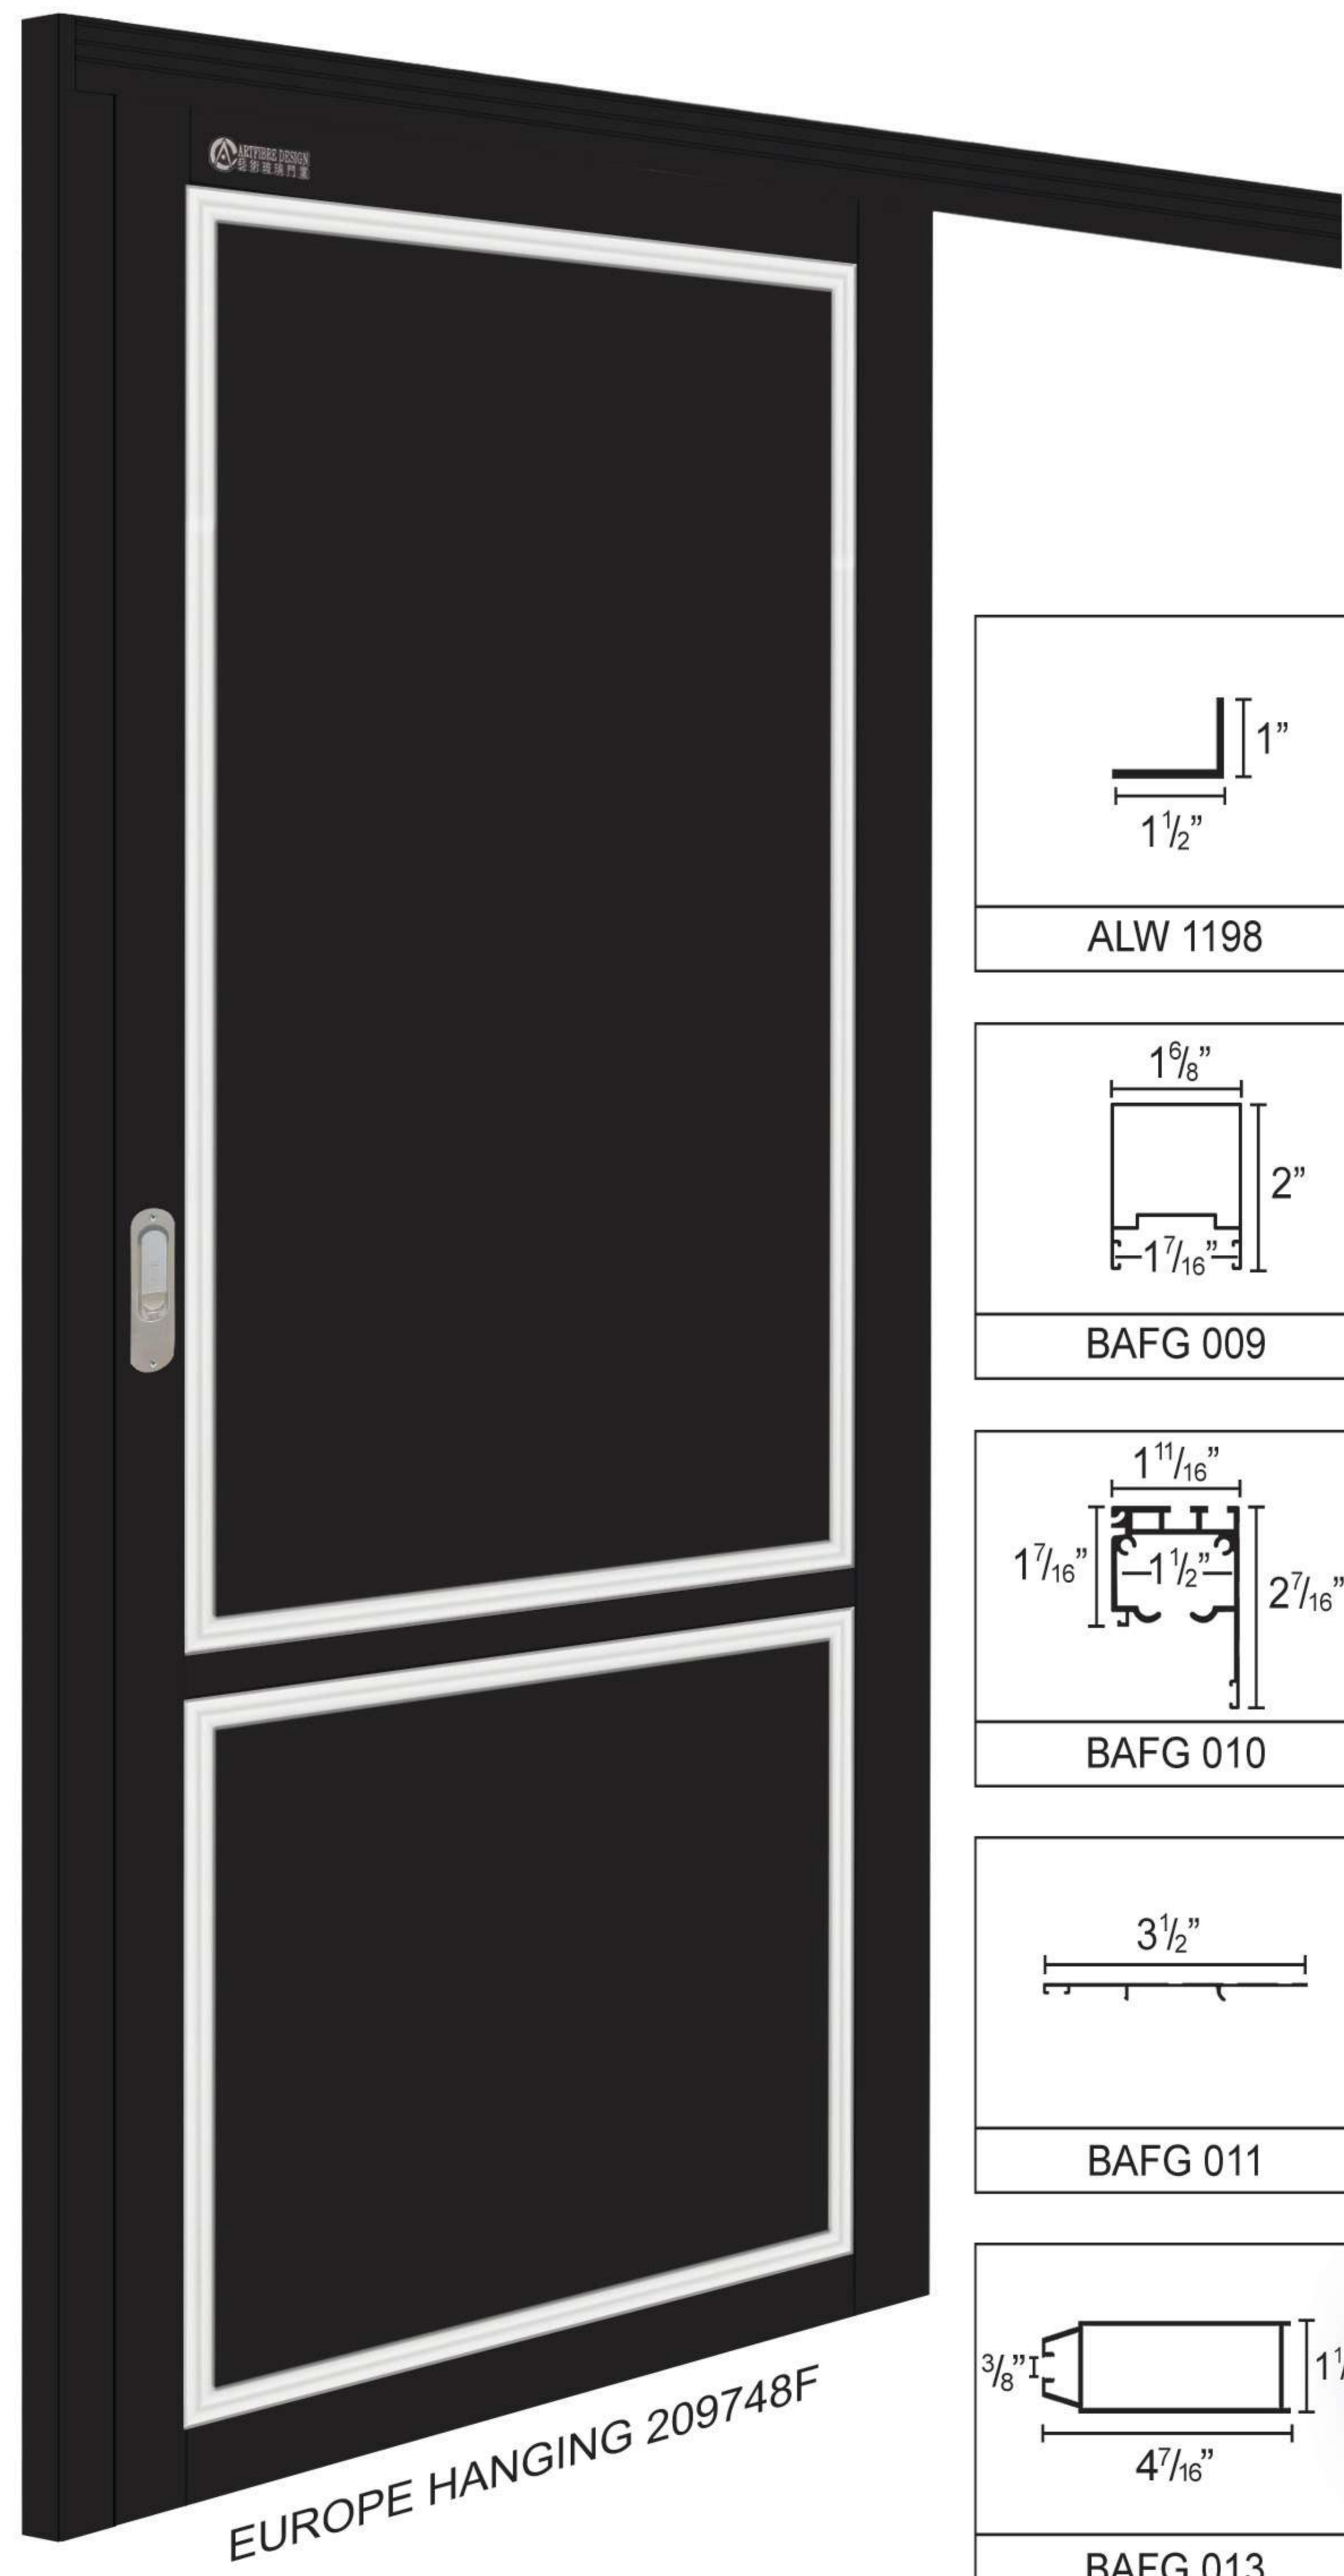

EUROPE LATTICE 209746F

EUROPE LATTICE 209747F

EUROPE LATTICE HANGING SLIDING DOOR

- WHITE
- NA
- BLACK

 ALW 1198			
 BAFG 009		 K692	
 BAFG 010		 MAFG 033	
 BAFG 011		 MAFG 034	
 BAFG 013		 PM 6110	

EUROPE LATTICE HANGING SLIDING DOOR