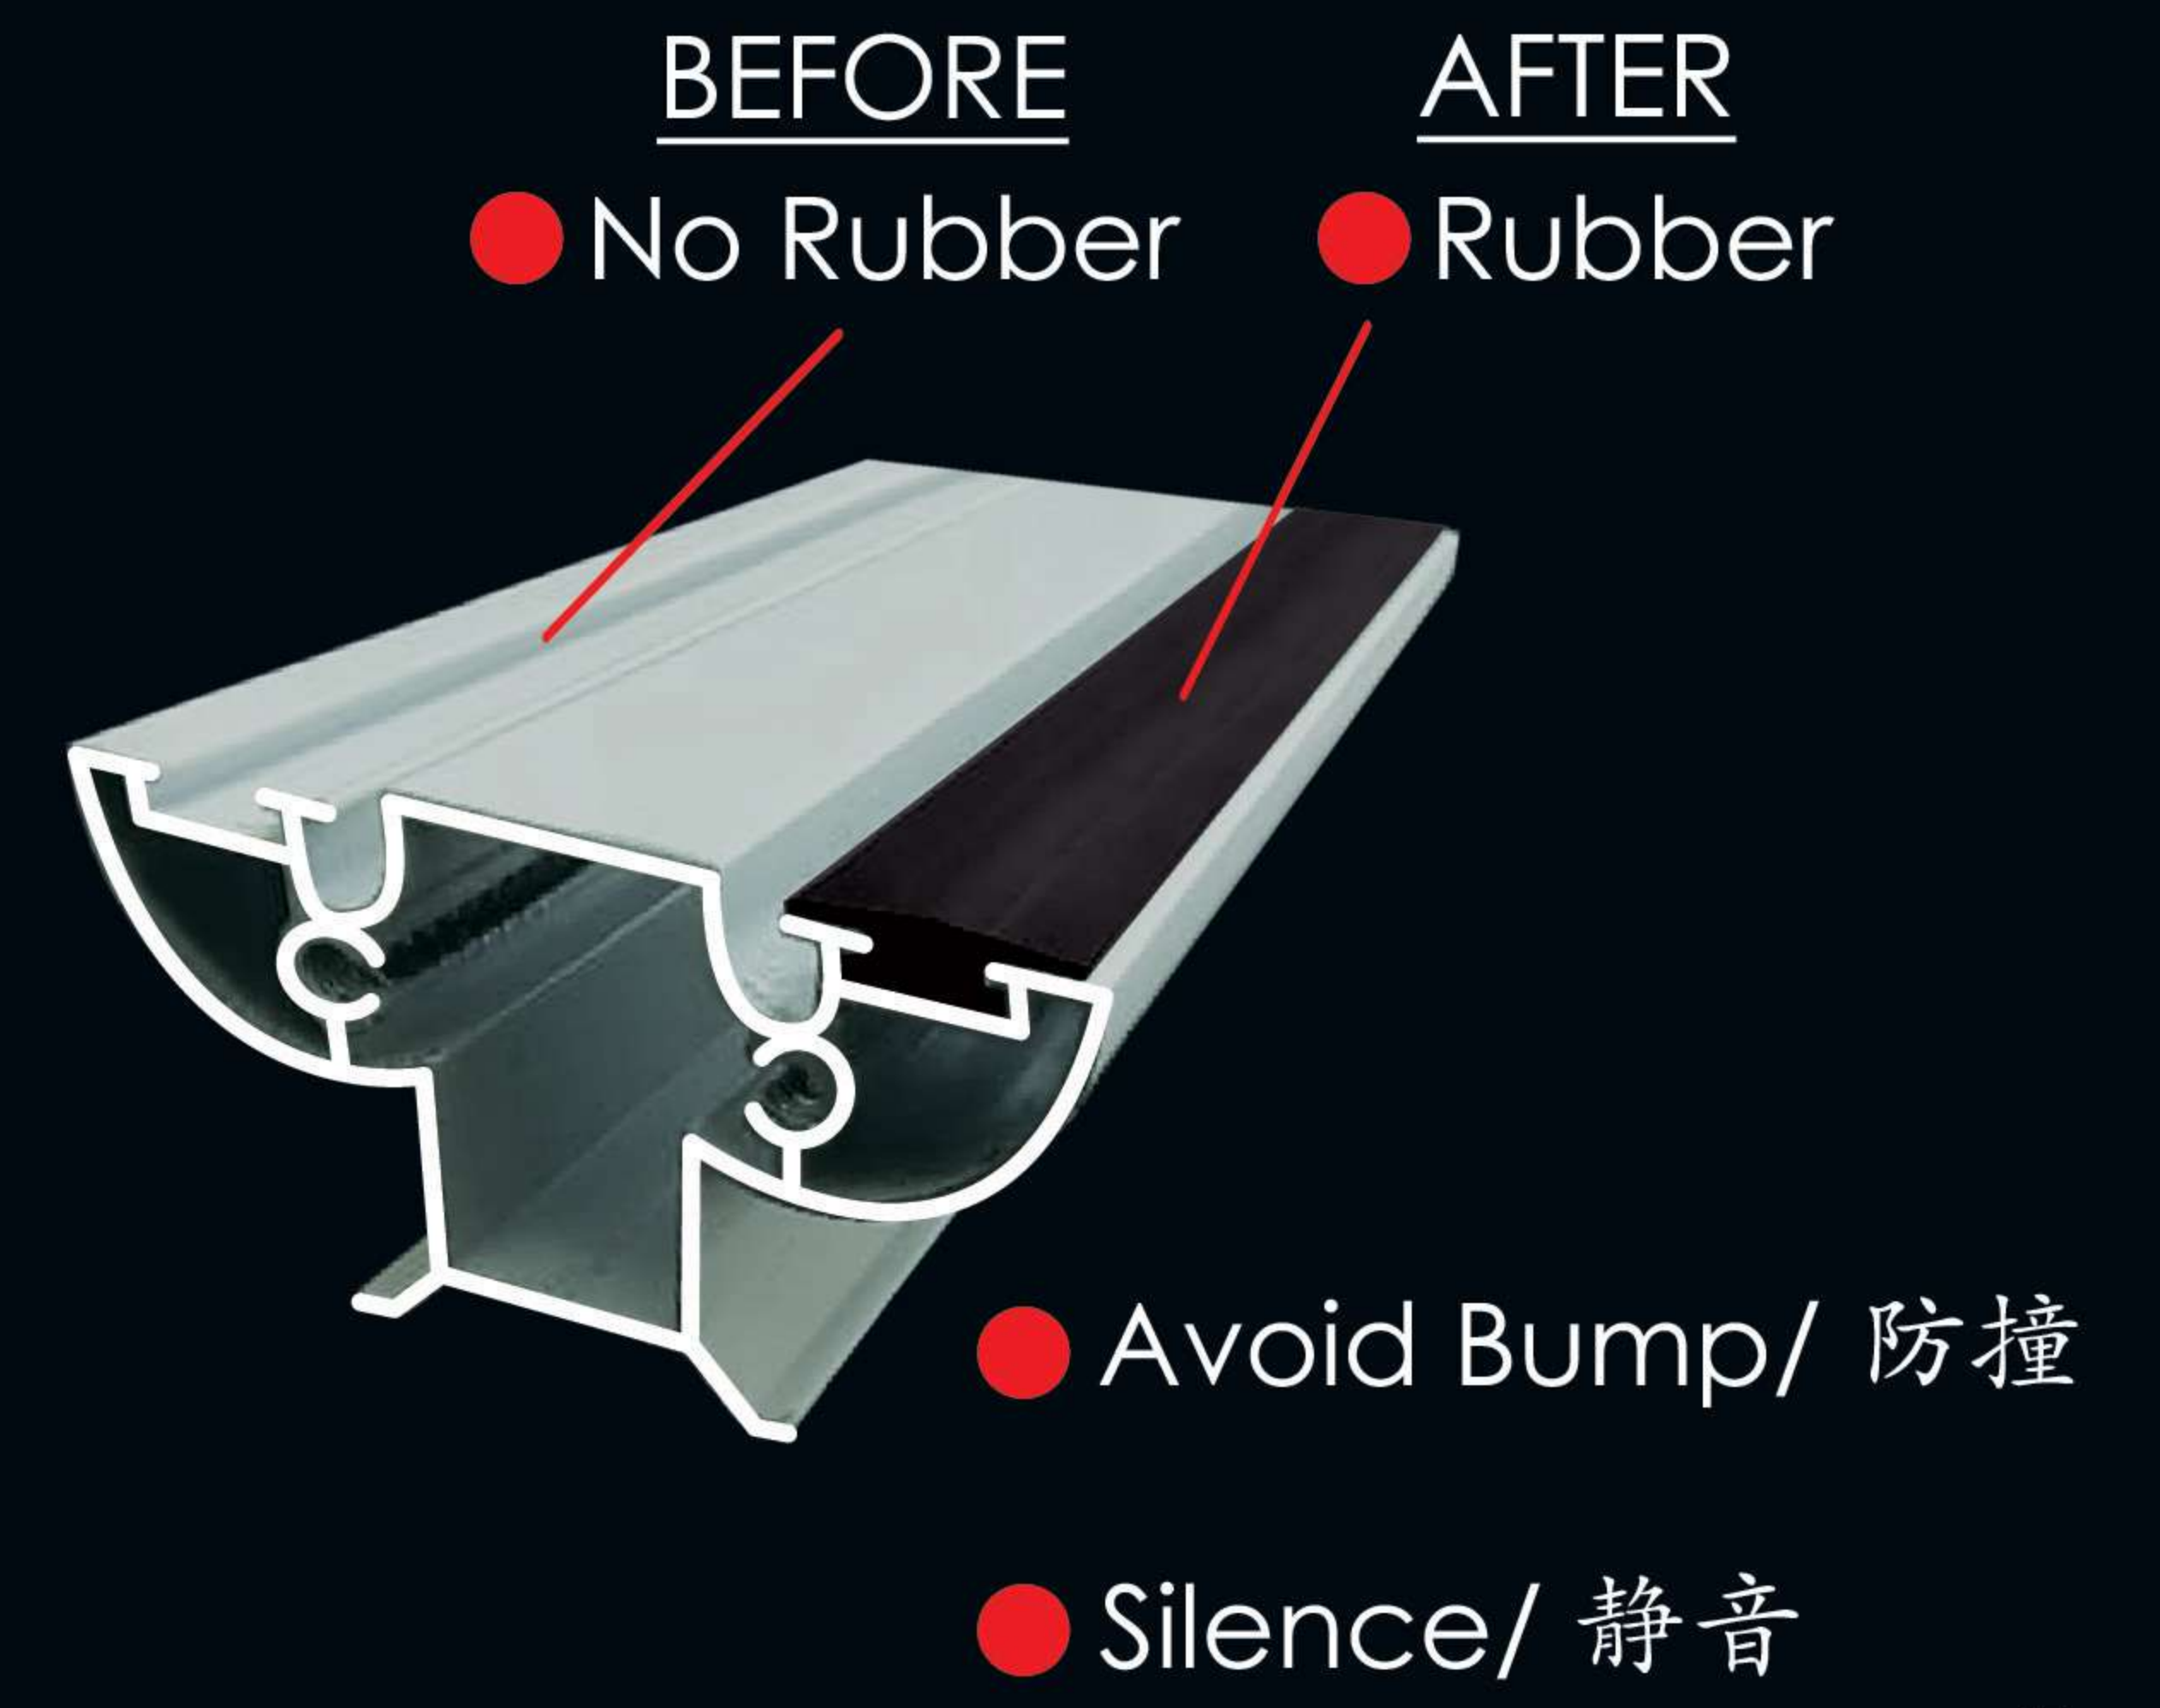

BU 03

- Silence/ 静音
- Smooth/ 顺畅
- Stable/ 坚固