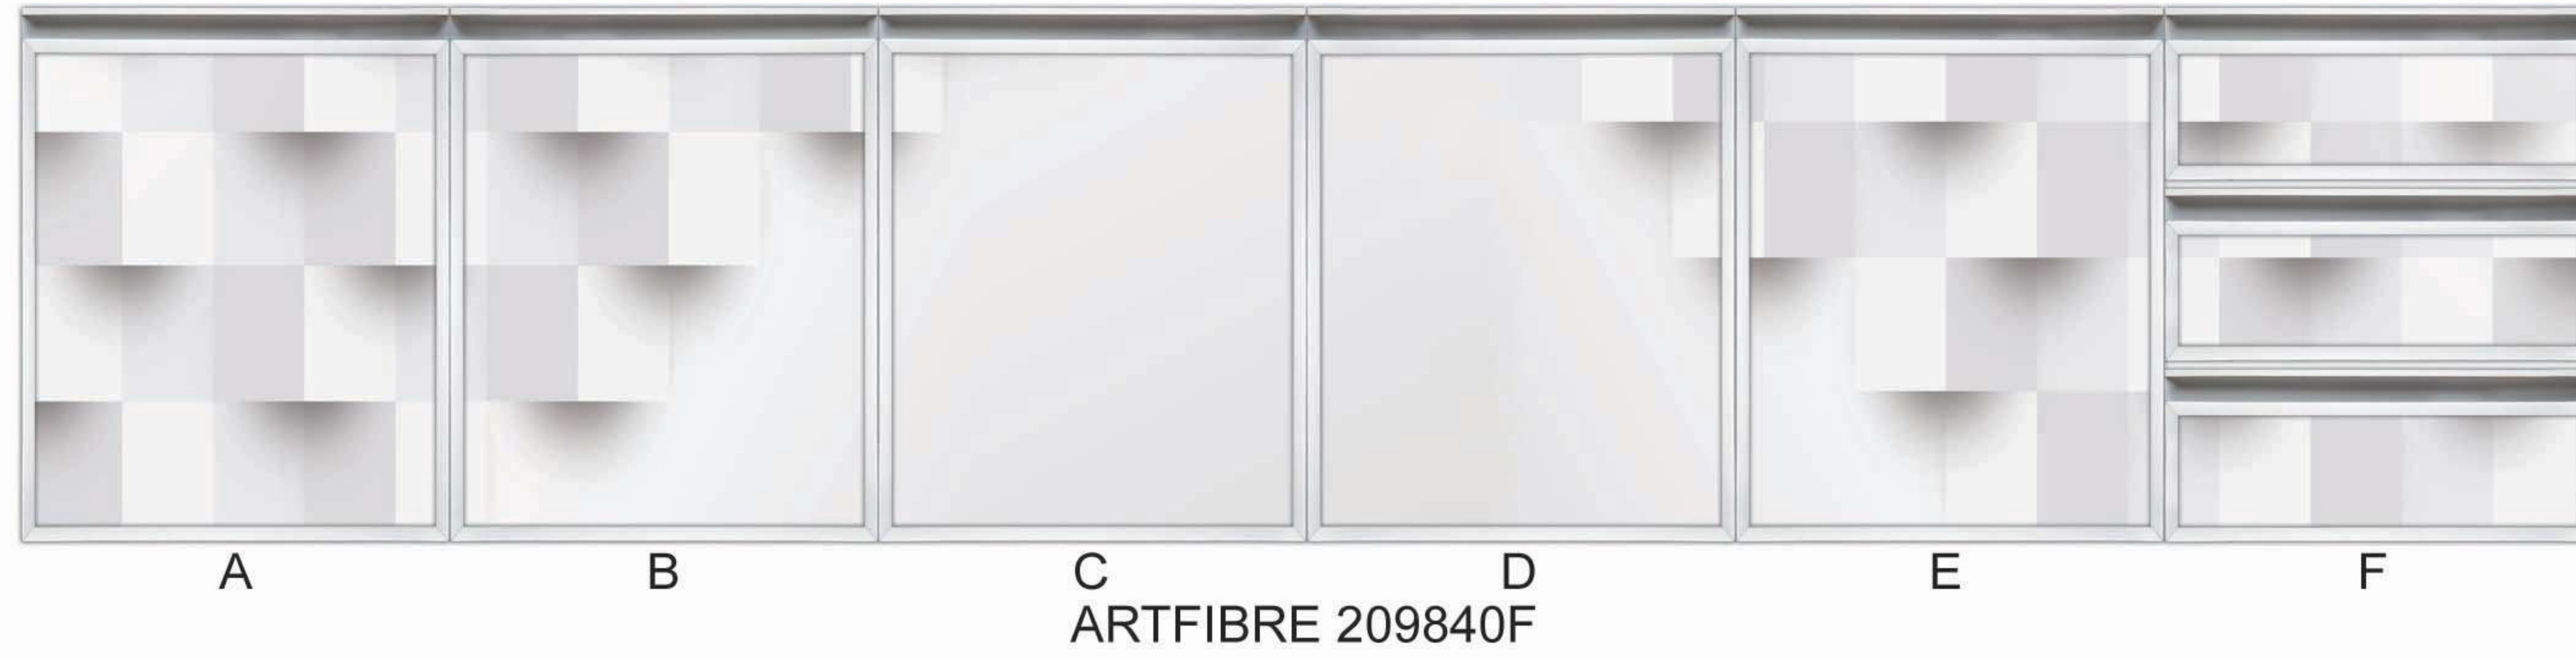

BASIN CABINET