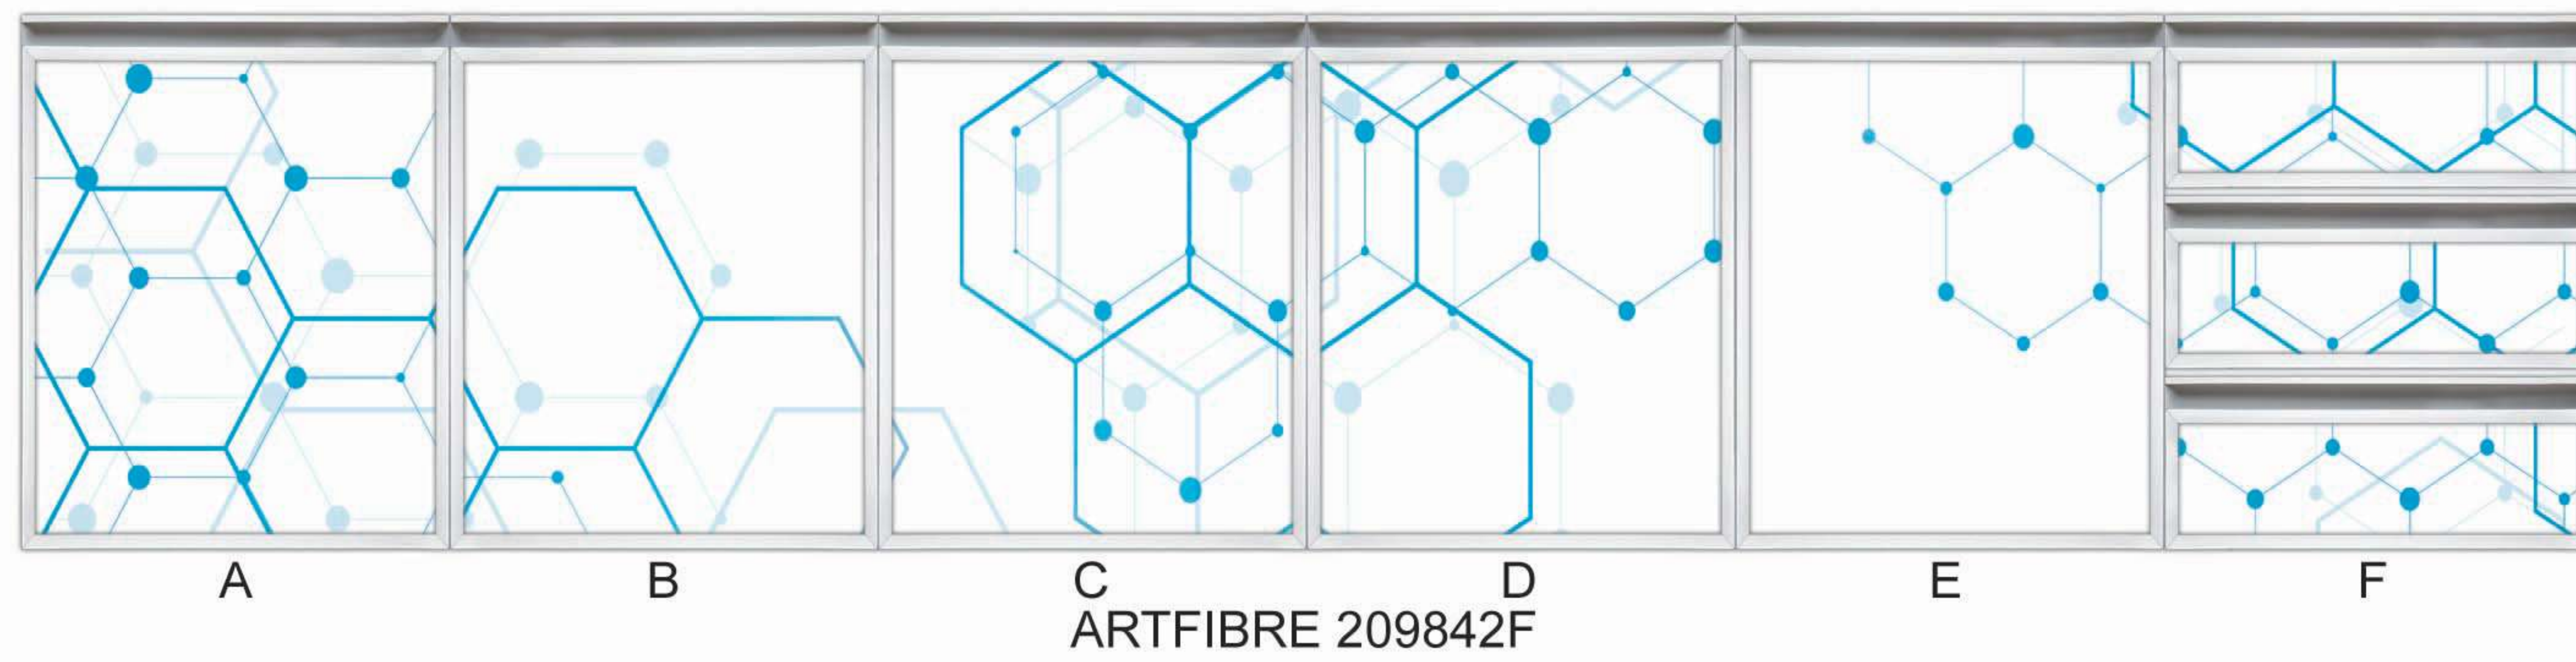

BASIN CABINET