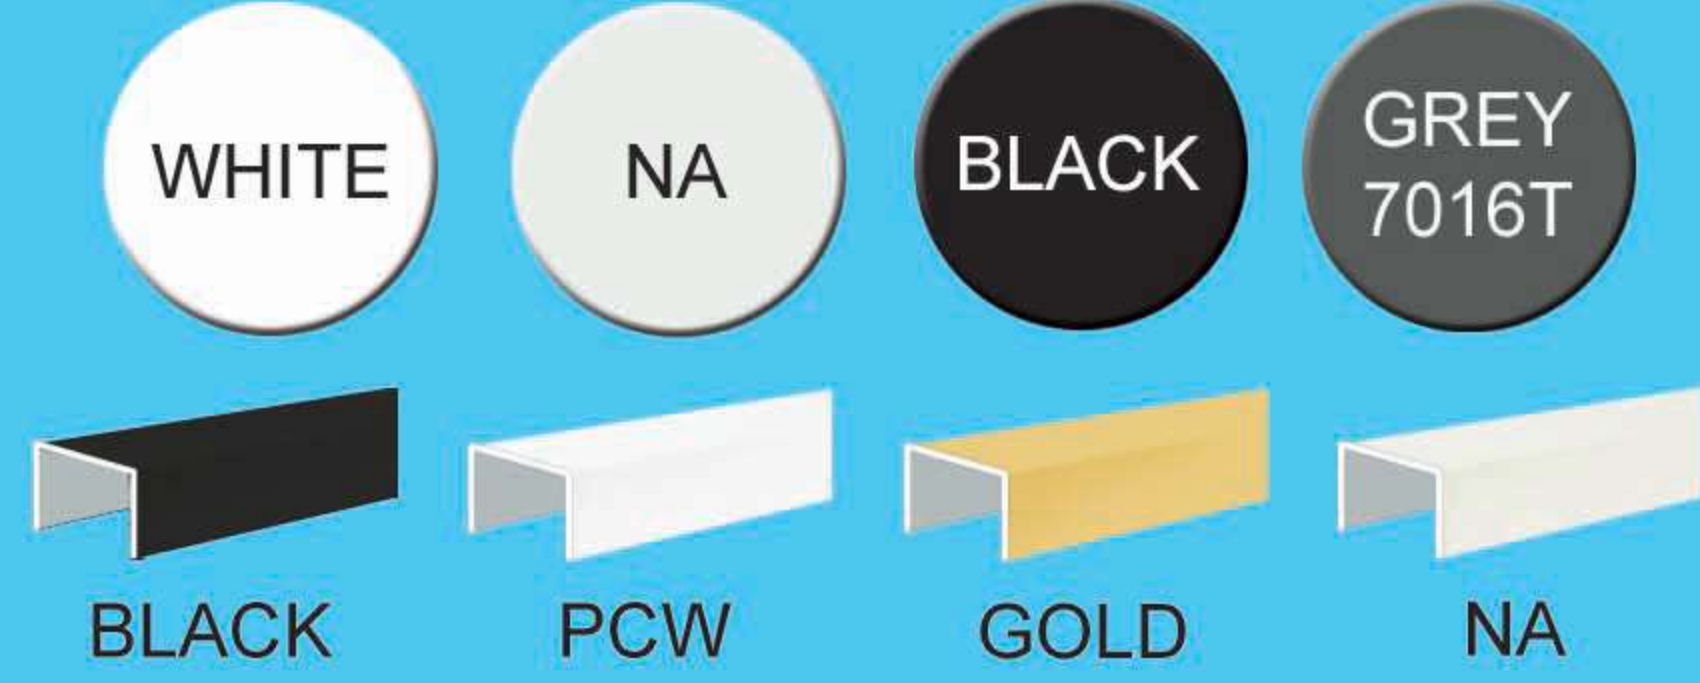

Hydrolic Hinge

EUROPE BASIN CABINET SYSTEM BASIN CABINET DRAWER SYSTEM

ARTFIBRE 209830F

NEW PRODUCT

GREY & GOLD

BASIN CABINET SYSTEM

Clip Sliding

Down Roller

Clip Sliding

Down Roller

Hydrolic Hinge

EUROPE BASIN CABINET

ARTFIBRE 209831F

BLACK & GOLD

EUROPE BASIN CABINET

EUROPE BASIN CABINET