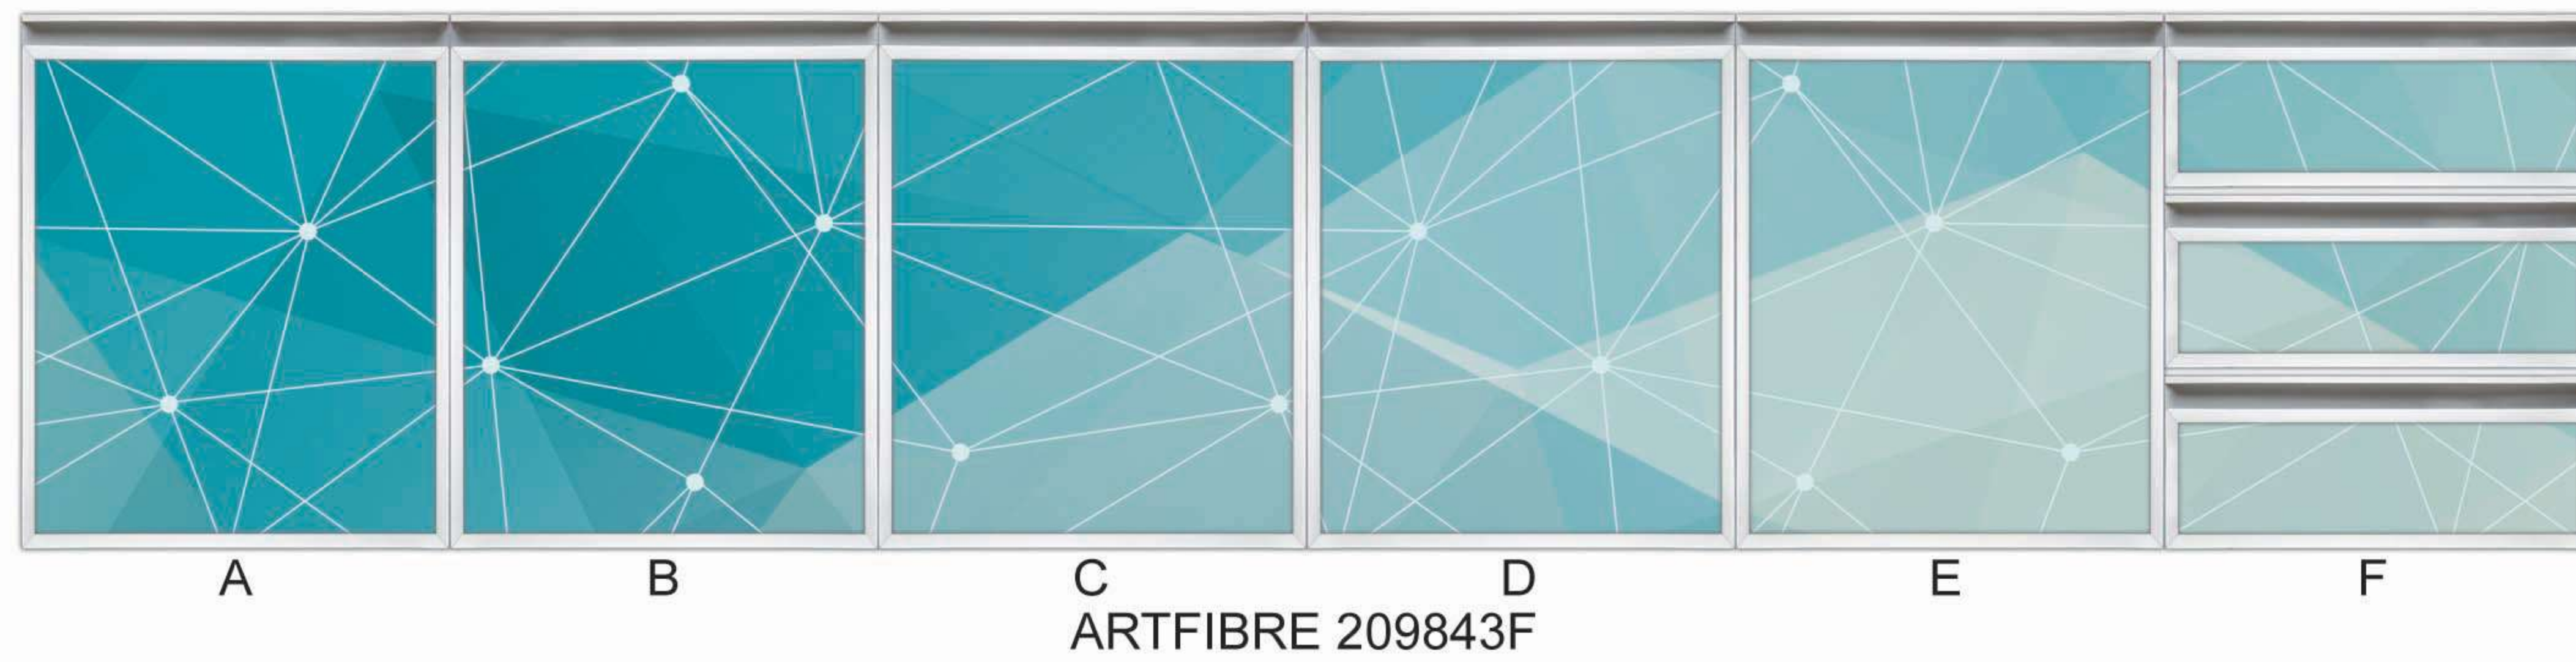

BASIN CABINET