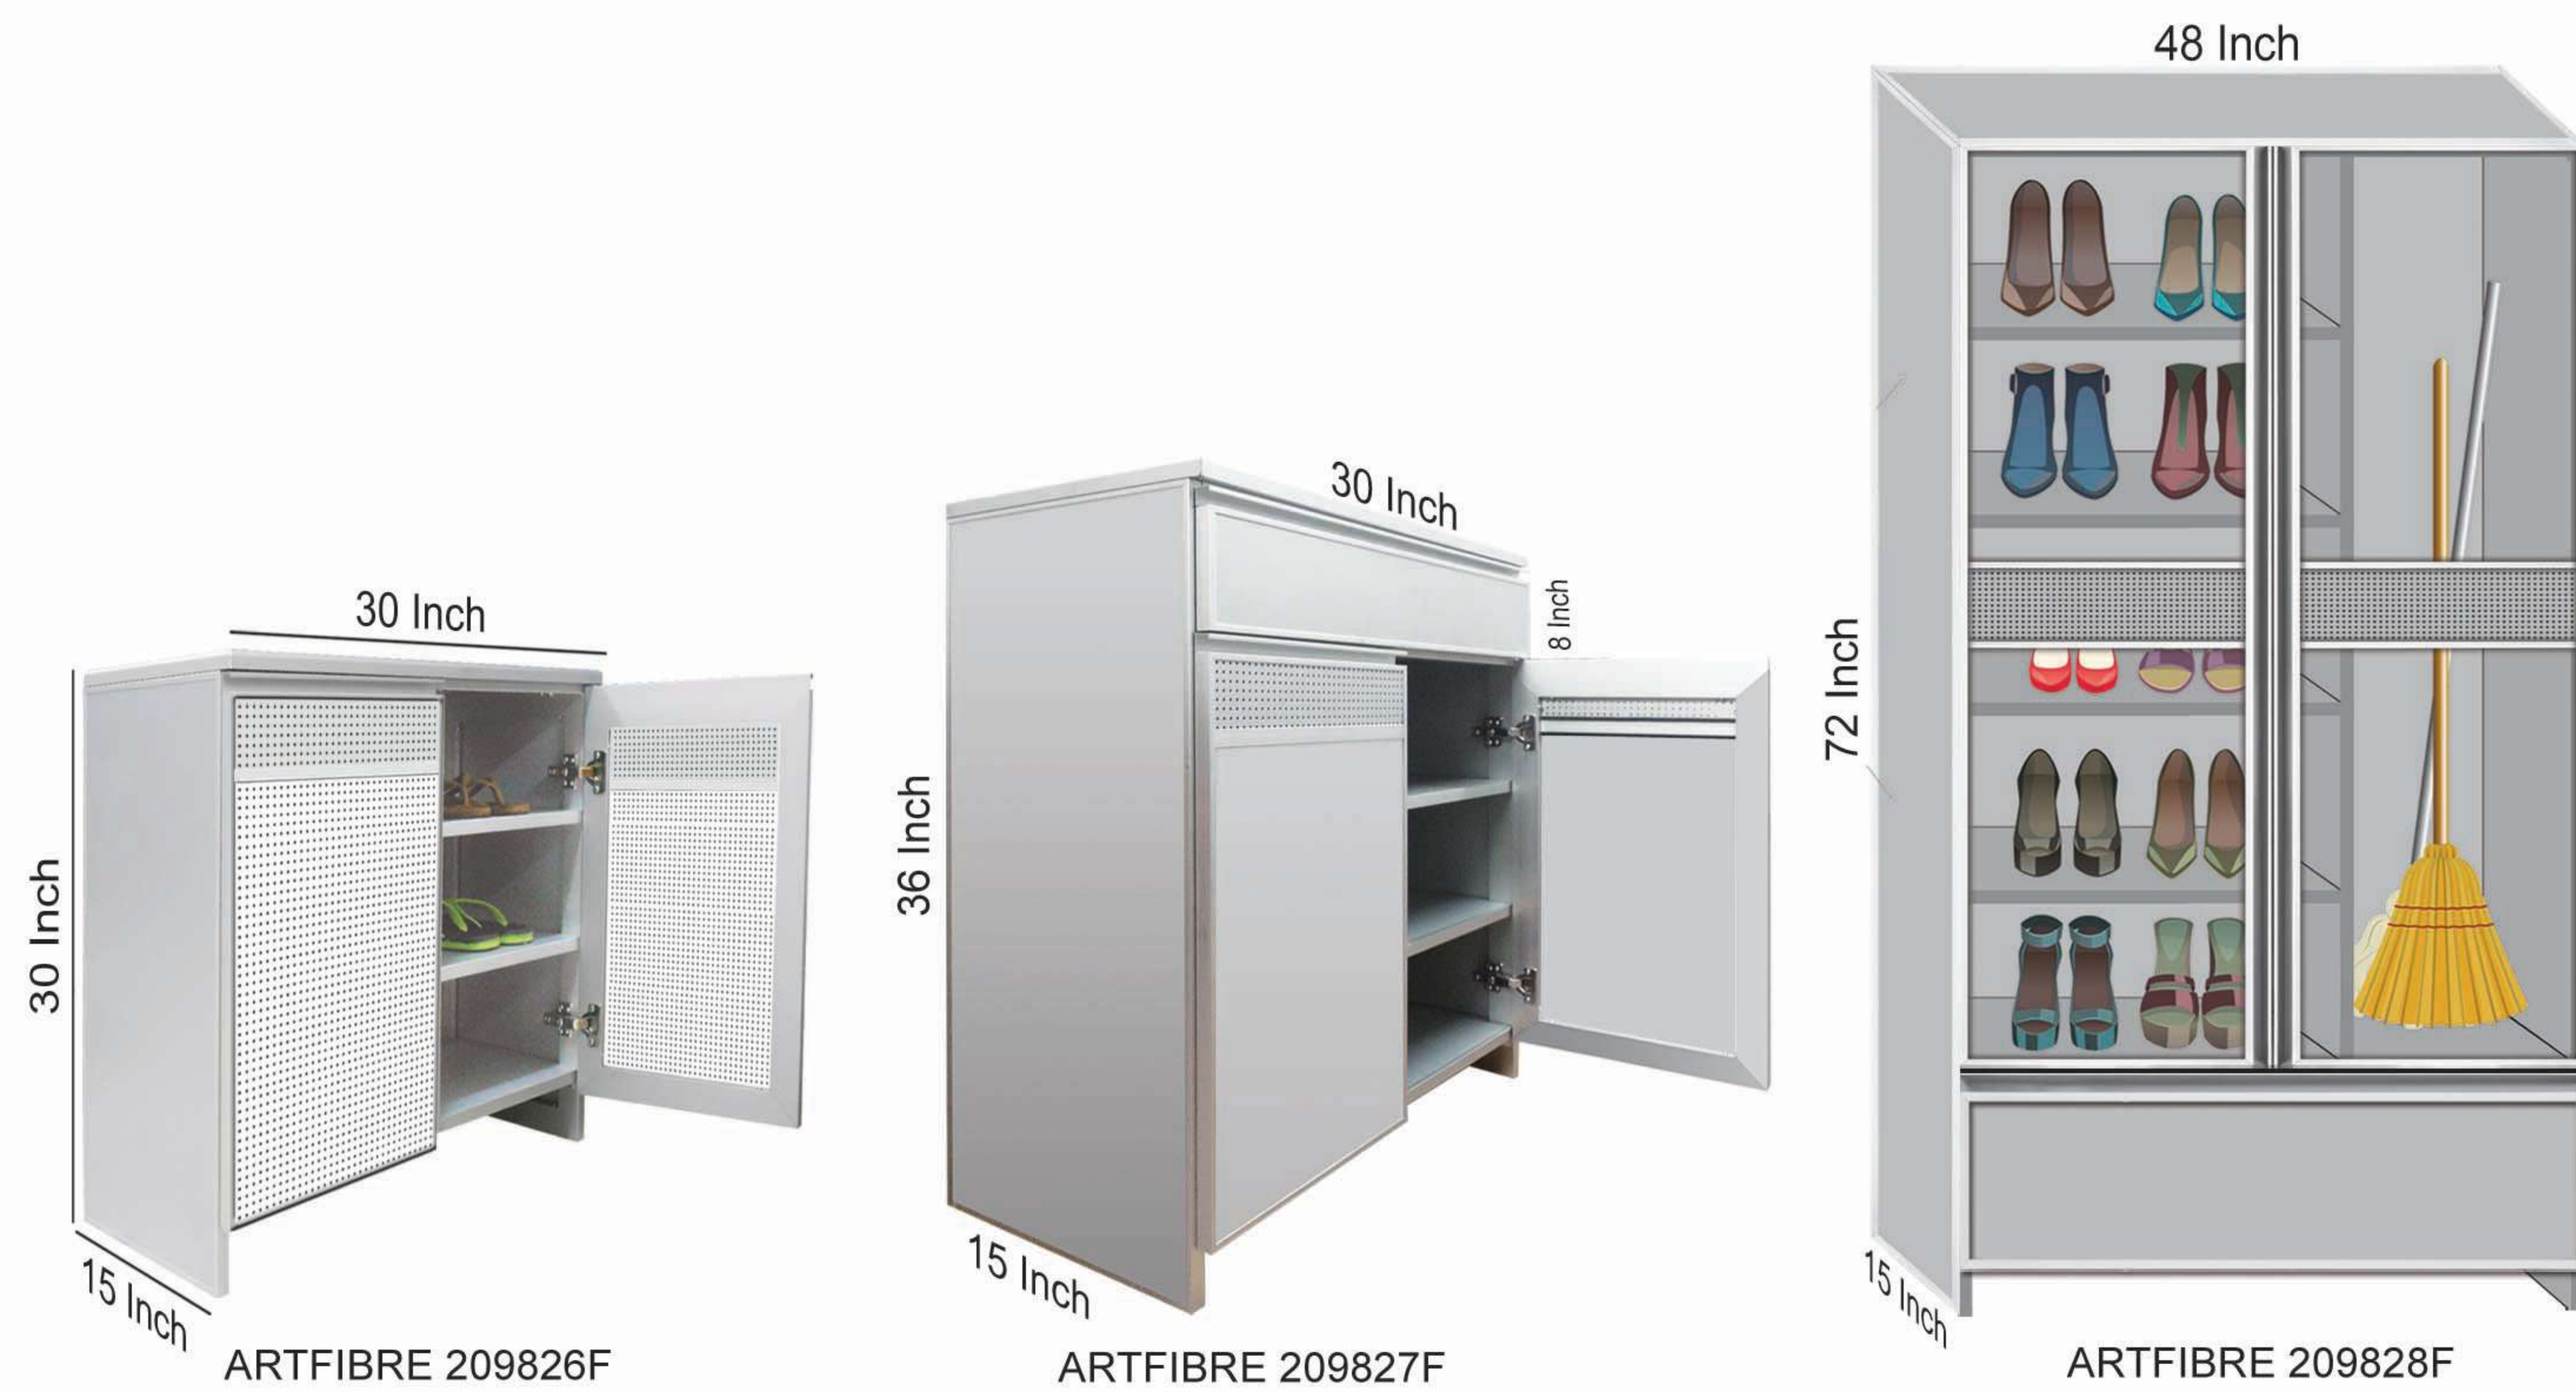

ARTFIBRE 209821J

ARTFIBRE 209822J

ARTFIBRE 209823J

ARTFIBRE 209824J

ALUMINIUM SHOES CABINET WITH DRAWER

<p>A366</p>	
<p>A773</p>	
<p>K691</p>	
<p>K692</p>	

ALUMINIUM SHOES CABINET

VENTILATION PANEL
(DOUBLE SIDE)

Hydrolic Hinge

EUROPE BASIN CABINET SYSTEM BASIN CABINET DRAWER SYSTEM

ARTFIBRE 209830F

NEW PRODUCT

GREY & GOLD

BASIN CABINET SYSTEM

Clip Sliding

Down Roller