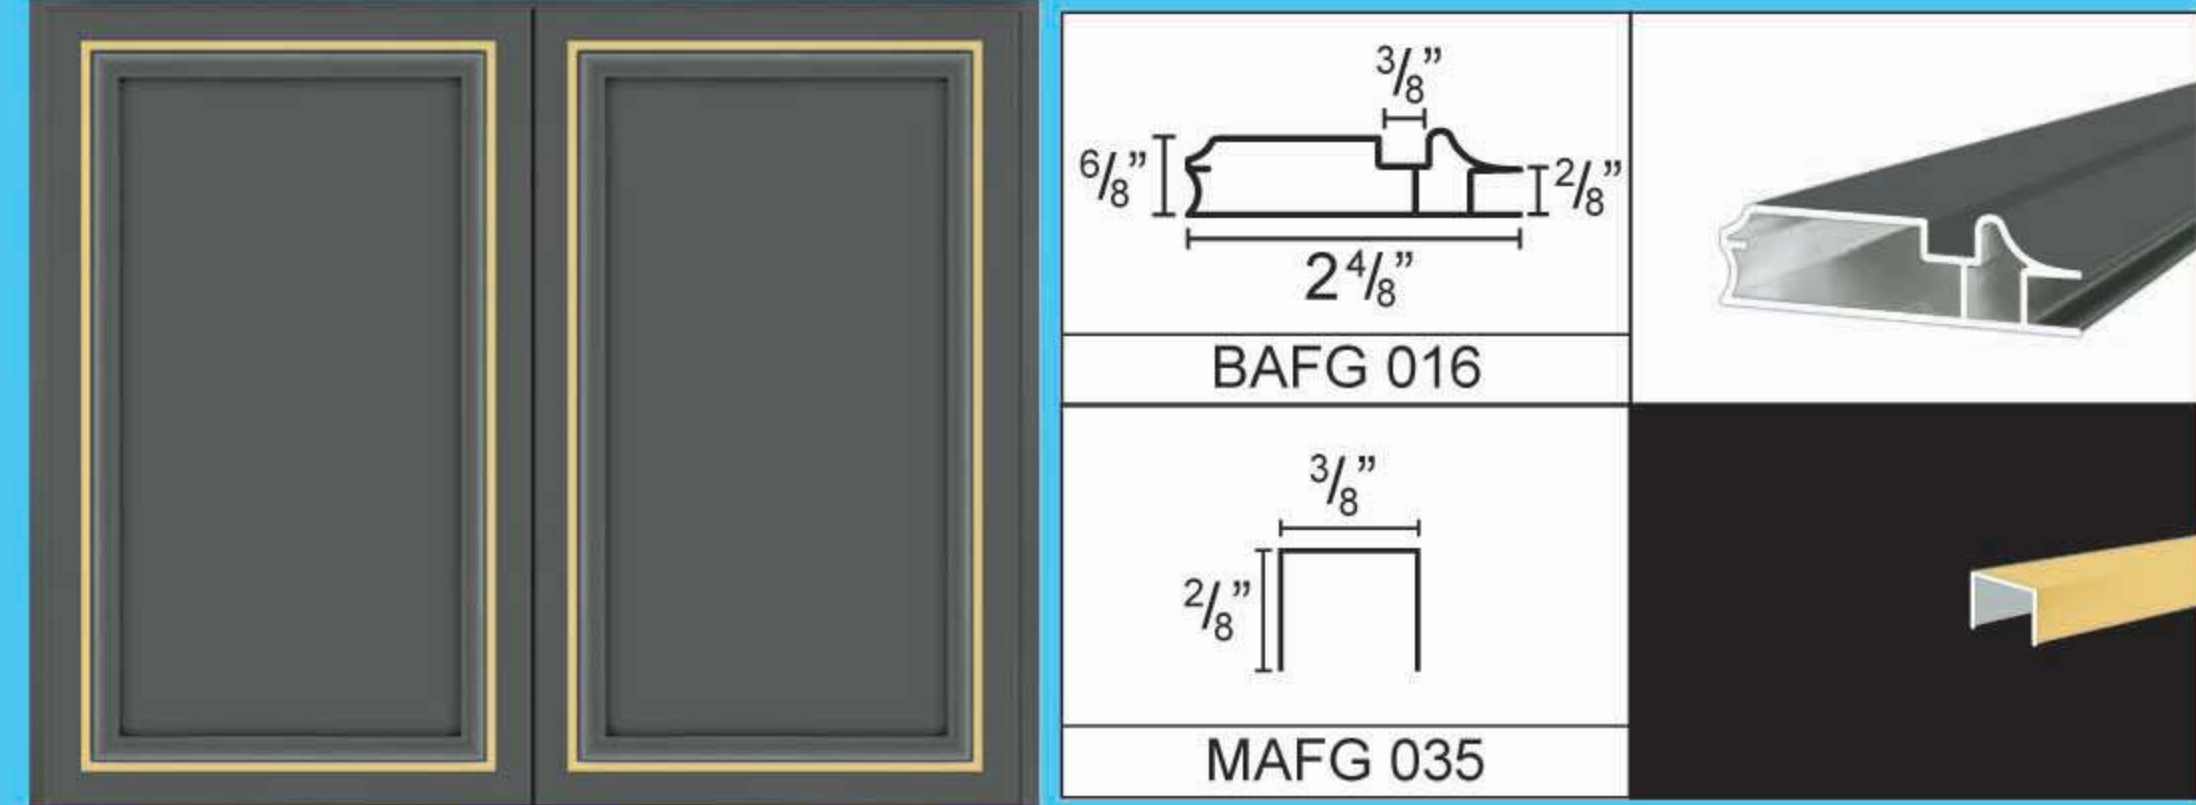

EUROPE BASIN CABINET SYSTEM BASIN CABINET DRAWER SYSTEM

ARTFIBRE 209830F

NEW PRODUCT