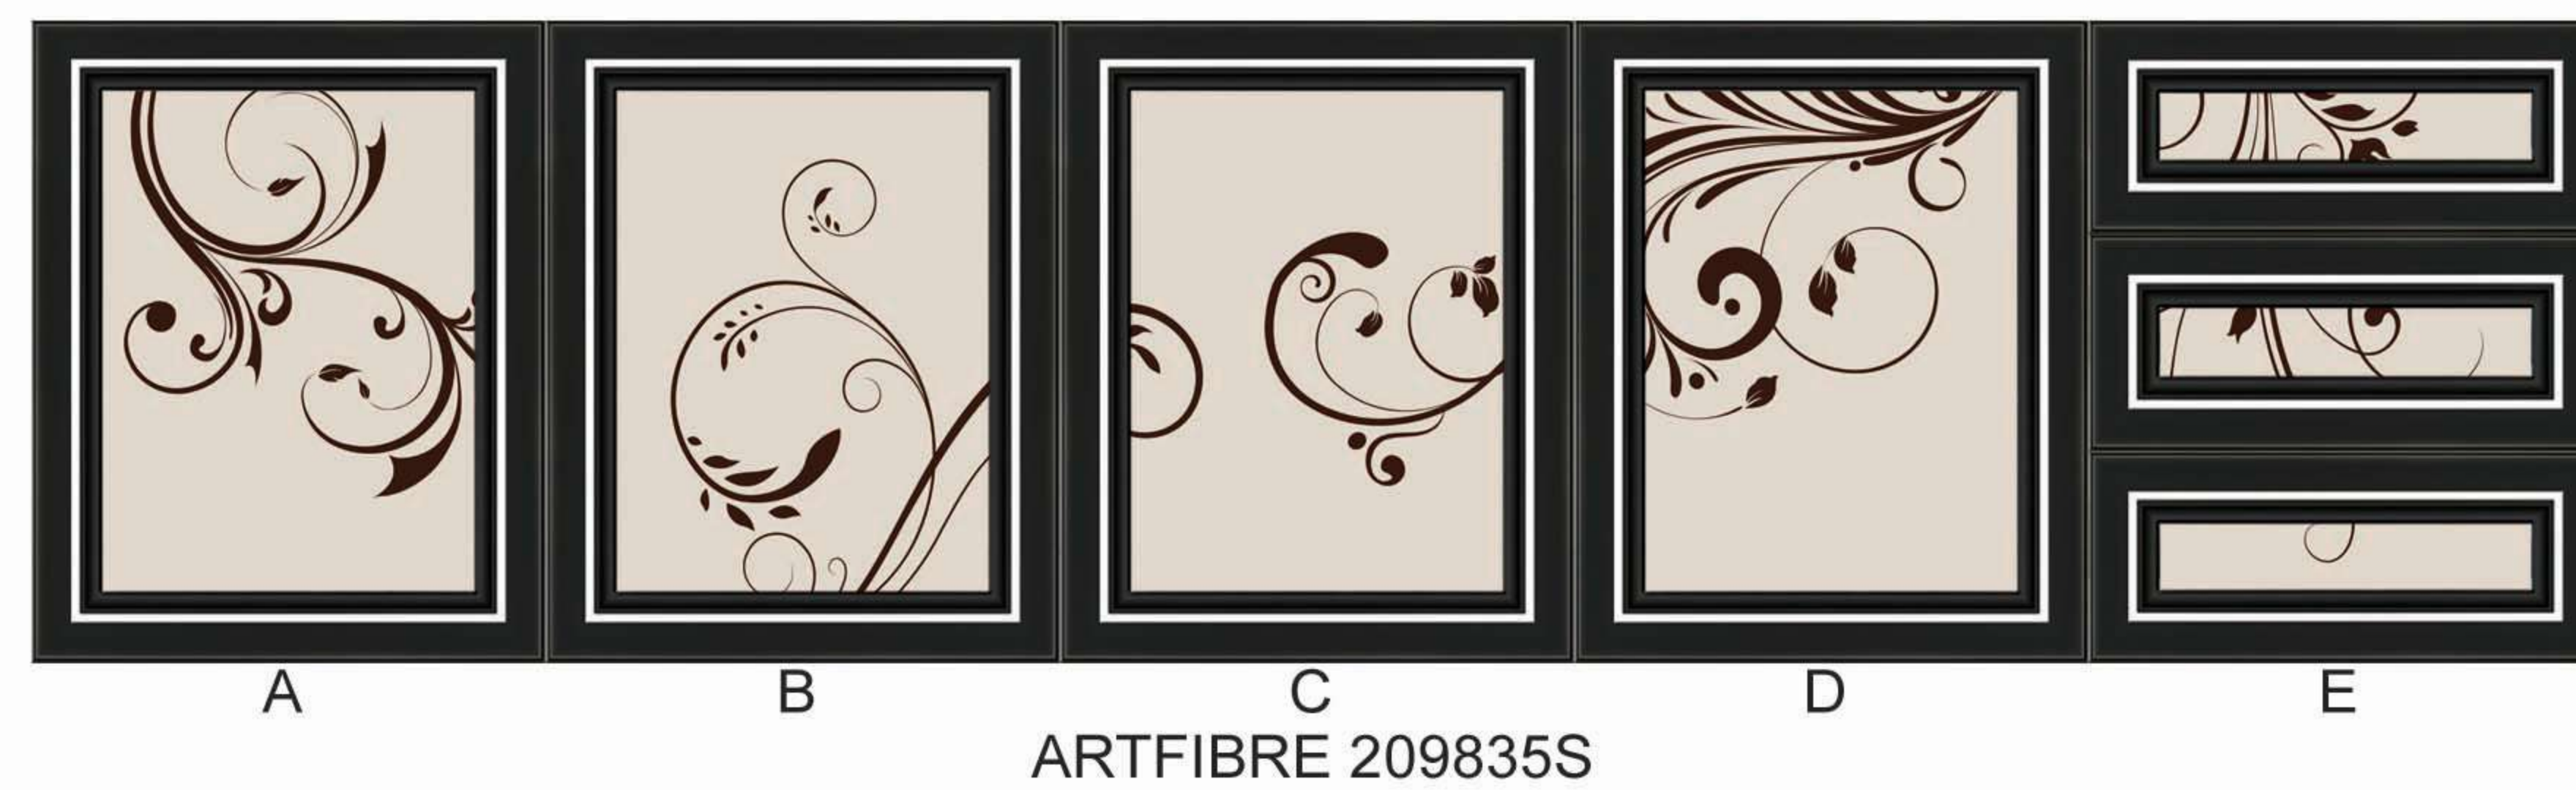

Clip Sliding

Down Roller

Hydrolic Hinge

EUROPE BASIN CABINET

ARTFIBRE 209831F

BLACK & GOLD

EUROPE BASIN CABINET

EUROPE BASIN CABINET