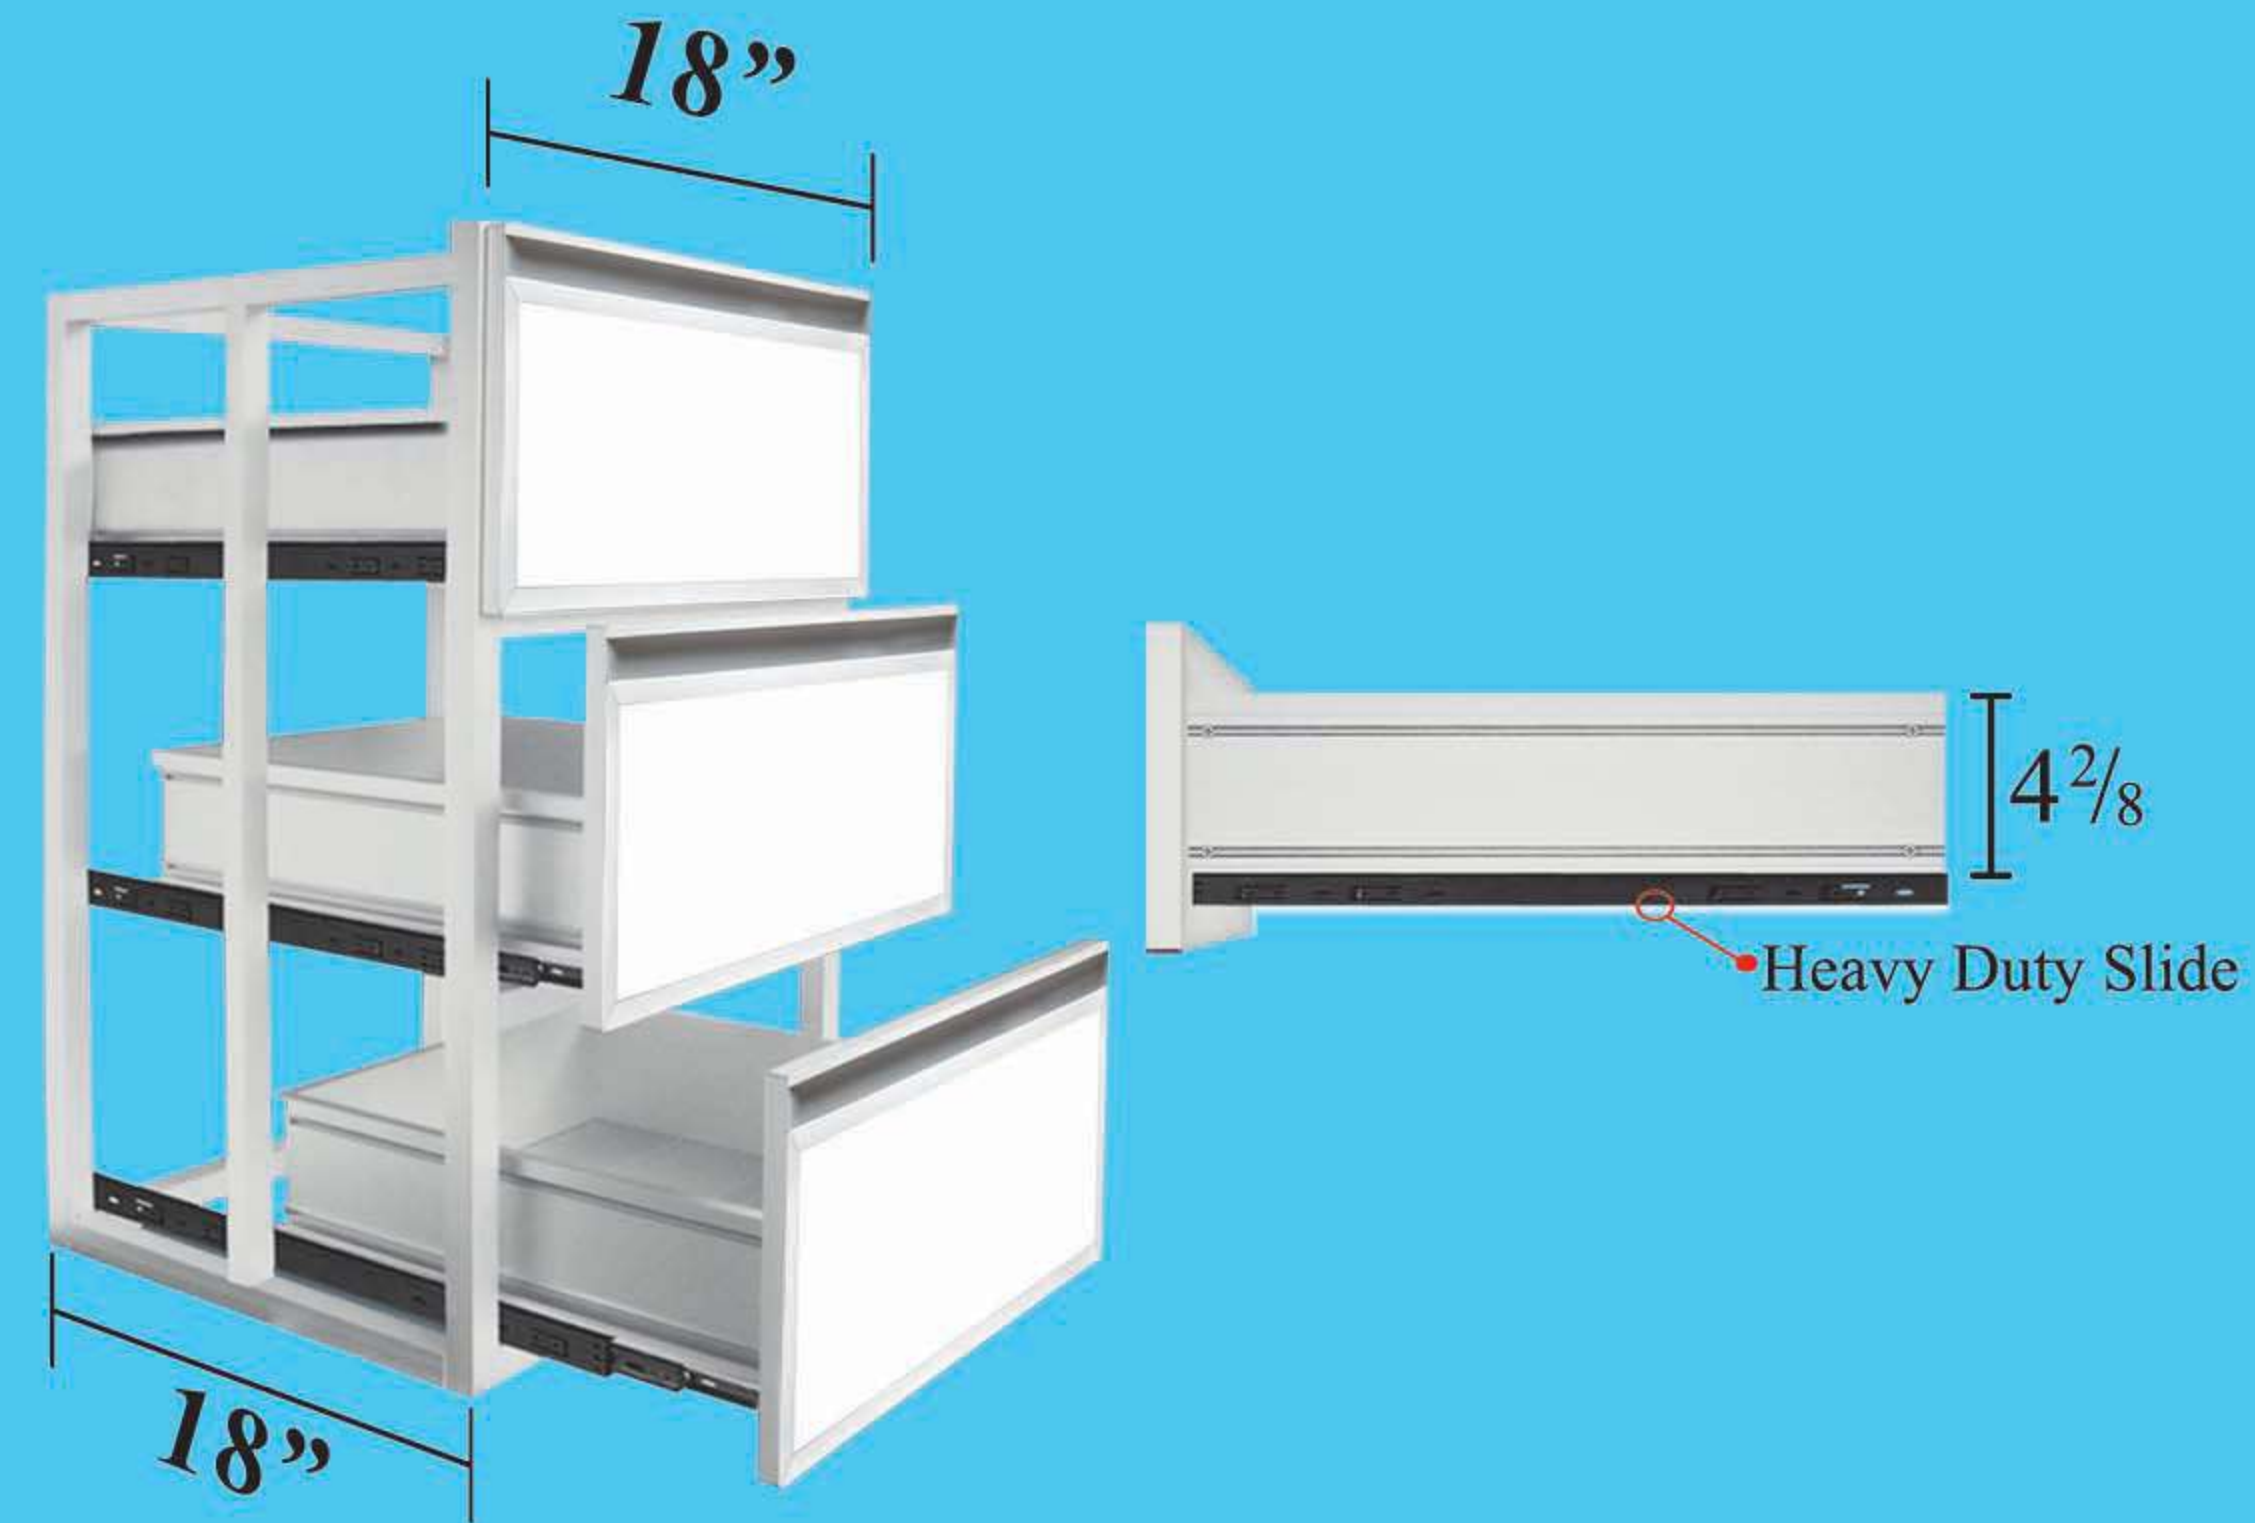

Hydrolic Hinge

EUROPE BASIN CABINET SYSTEM BASIN CABINET DRAWER SYSTEM

ARTFIBRE 209830F

NEW PRODUCT

GREY & GOLD

BASIN CABINET SYSTEM

Clip Sliding

Down Roller