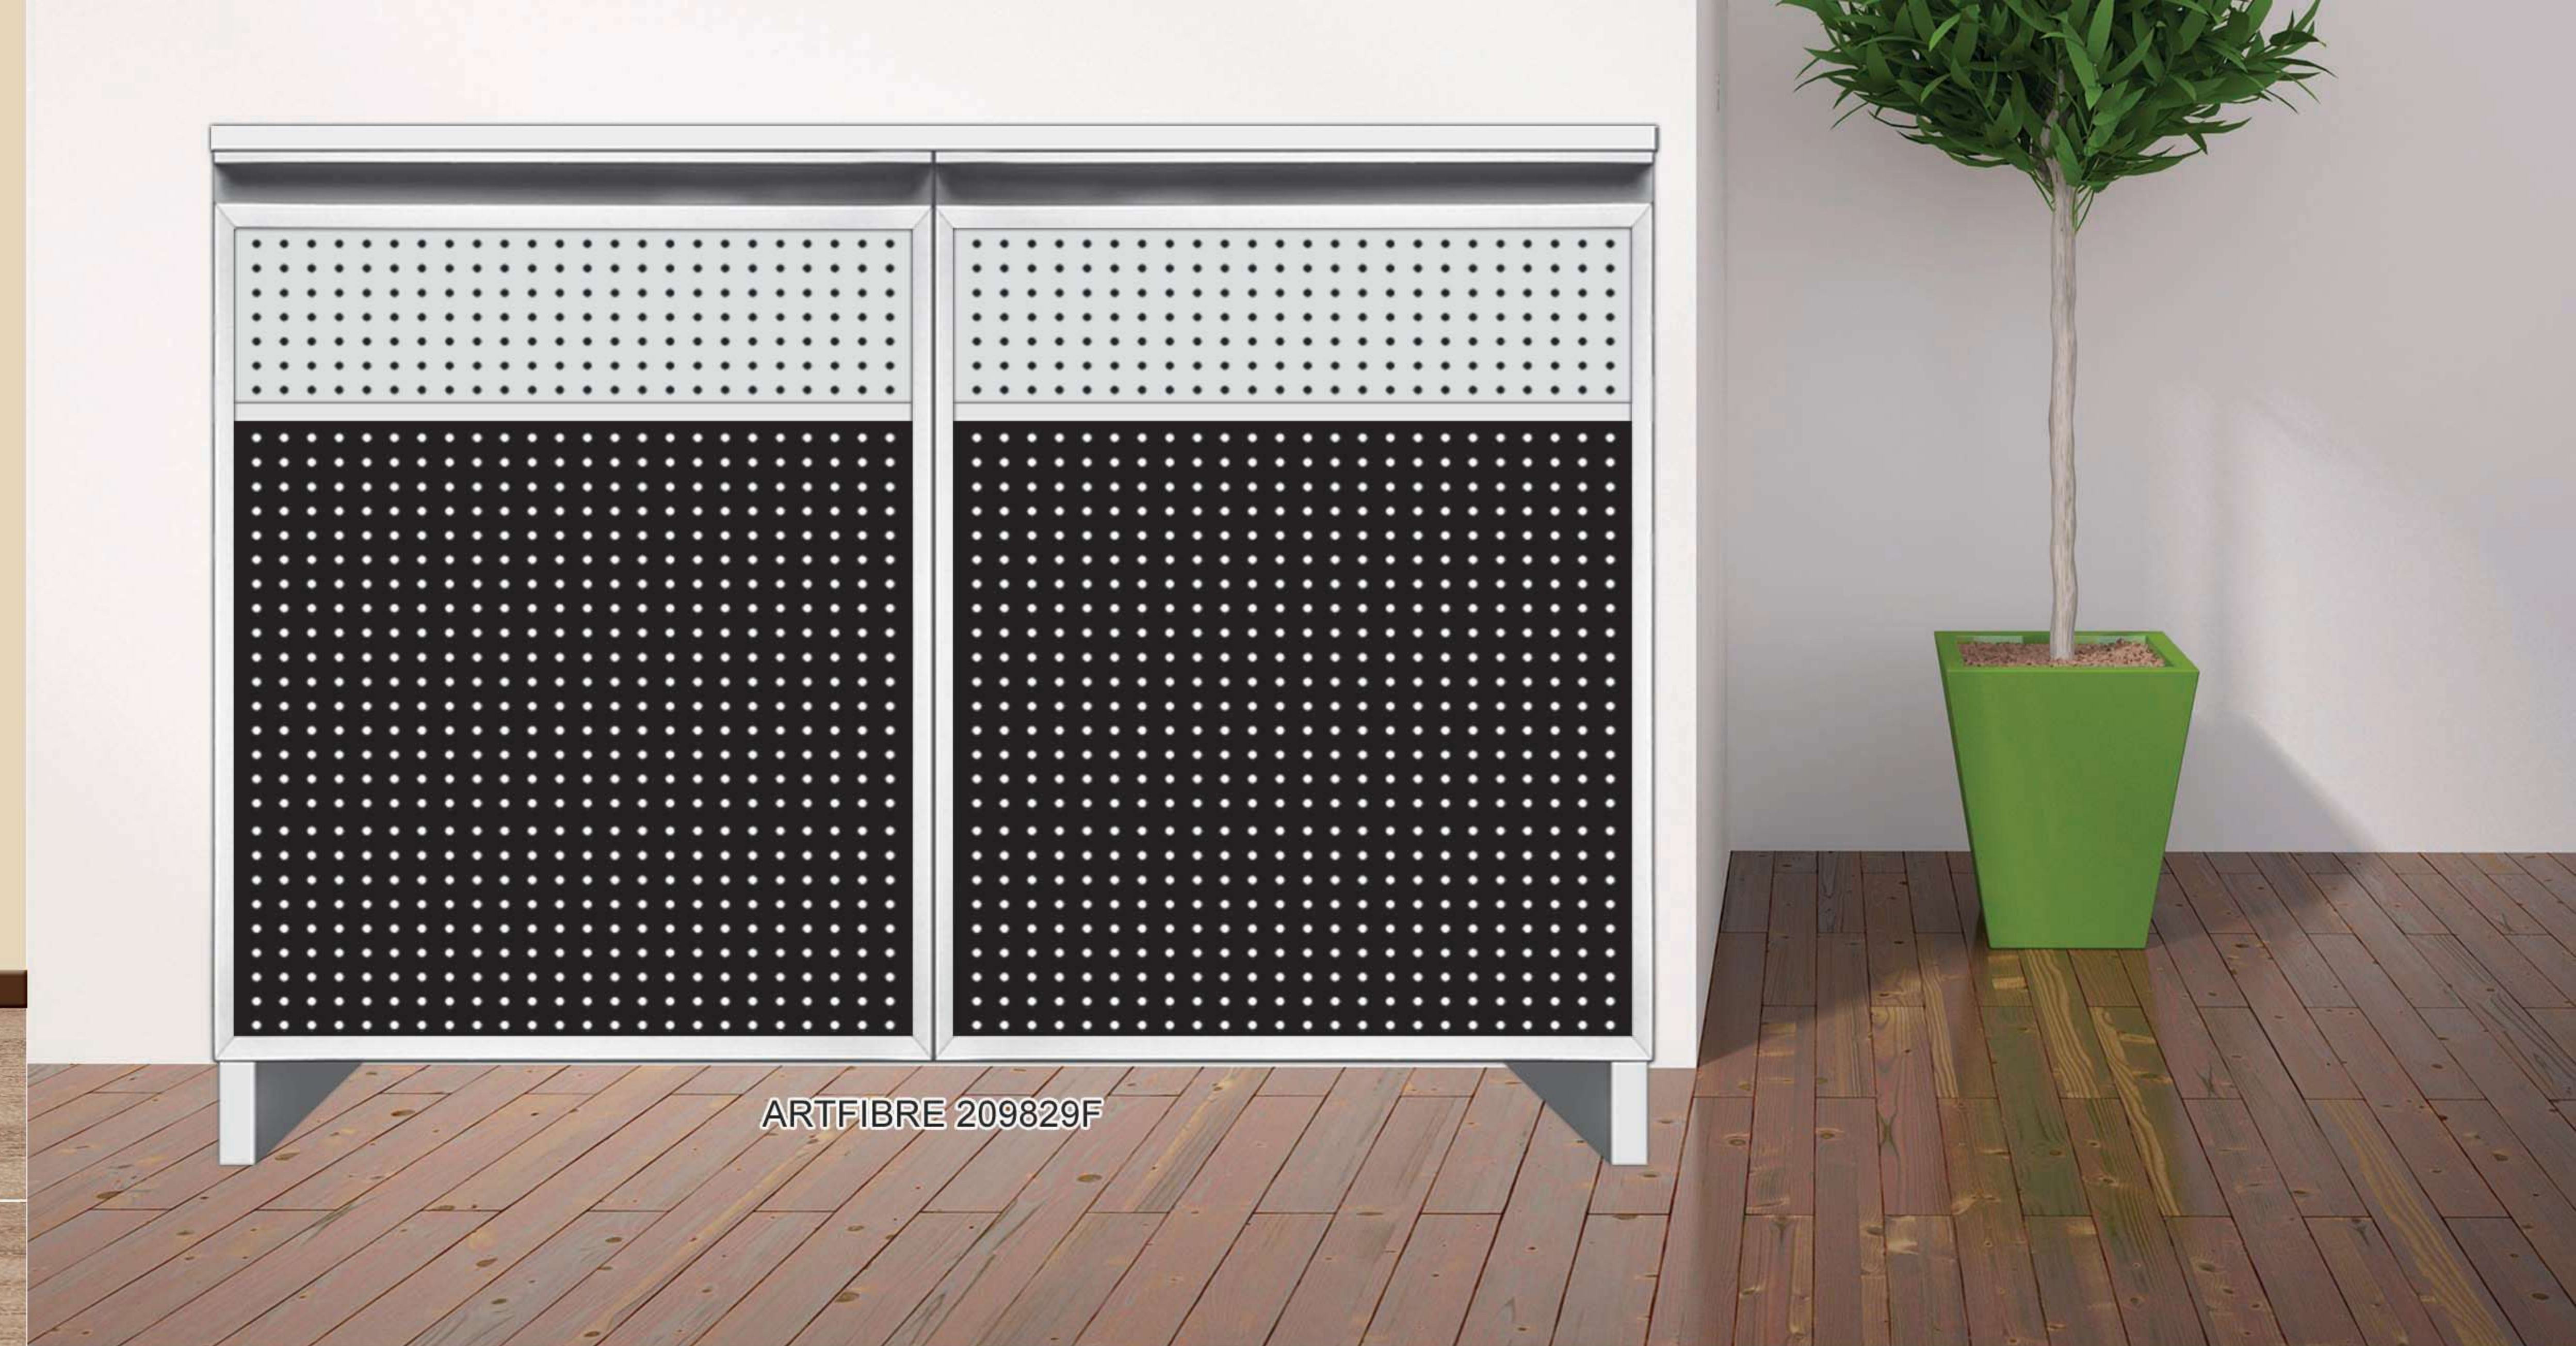

ARTFIBRE 209821J

ARTFIBRE 209822J

ARTFIBRE 209823J

ARTFIBRE 209824J

ALUMINIUM SHOES CABINET WITH DRAWER

<p>A366</p>	
<p>A773</p>	
<p>K691</p>	
<p>K692</p>	

ALUMINIUM SHOES CABINET

VENTILATION PANEL
(DOUBLE SIDE)

Hydrolic Hinge

EUROPE BASIN CABINET SYSTEM BASIN CABINET DRAWER SYSTEM

ARTFIBRE 209830F

NEW PRODUCT

GREY & GOLD

BASIN CABINET SYSTEM

Clip Sliding

Down Roller

Clip Sliding

Down Roller

Hydrolic Hinge

EUROPE BASIN CABINET

ARTFIBRE 209831F

BLACK & GOLD

EUROPE BASIN CABINET

EUROPE BASIN CABINET