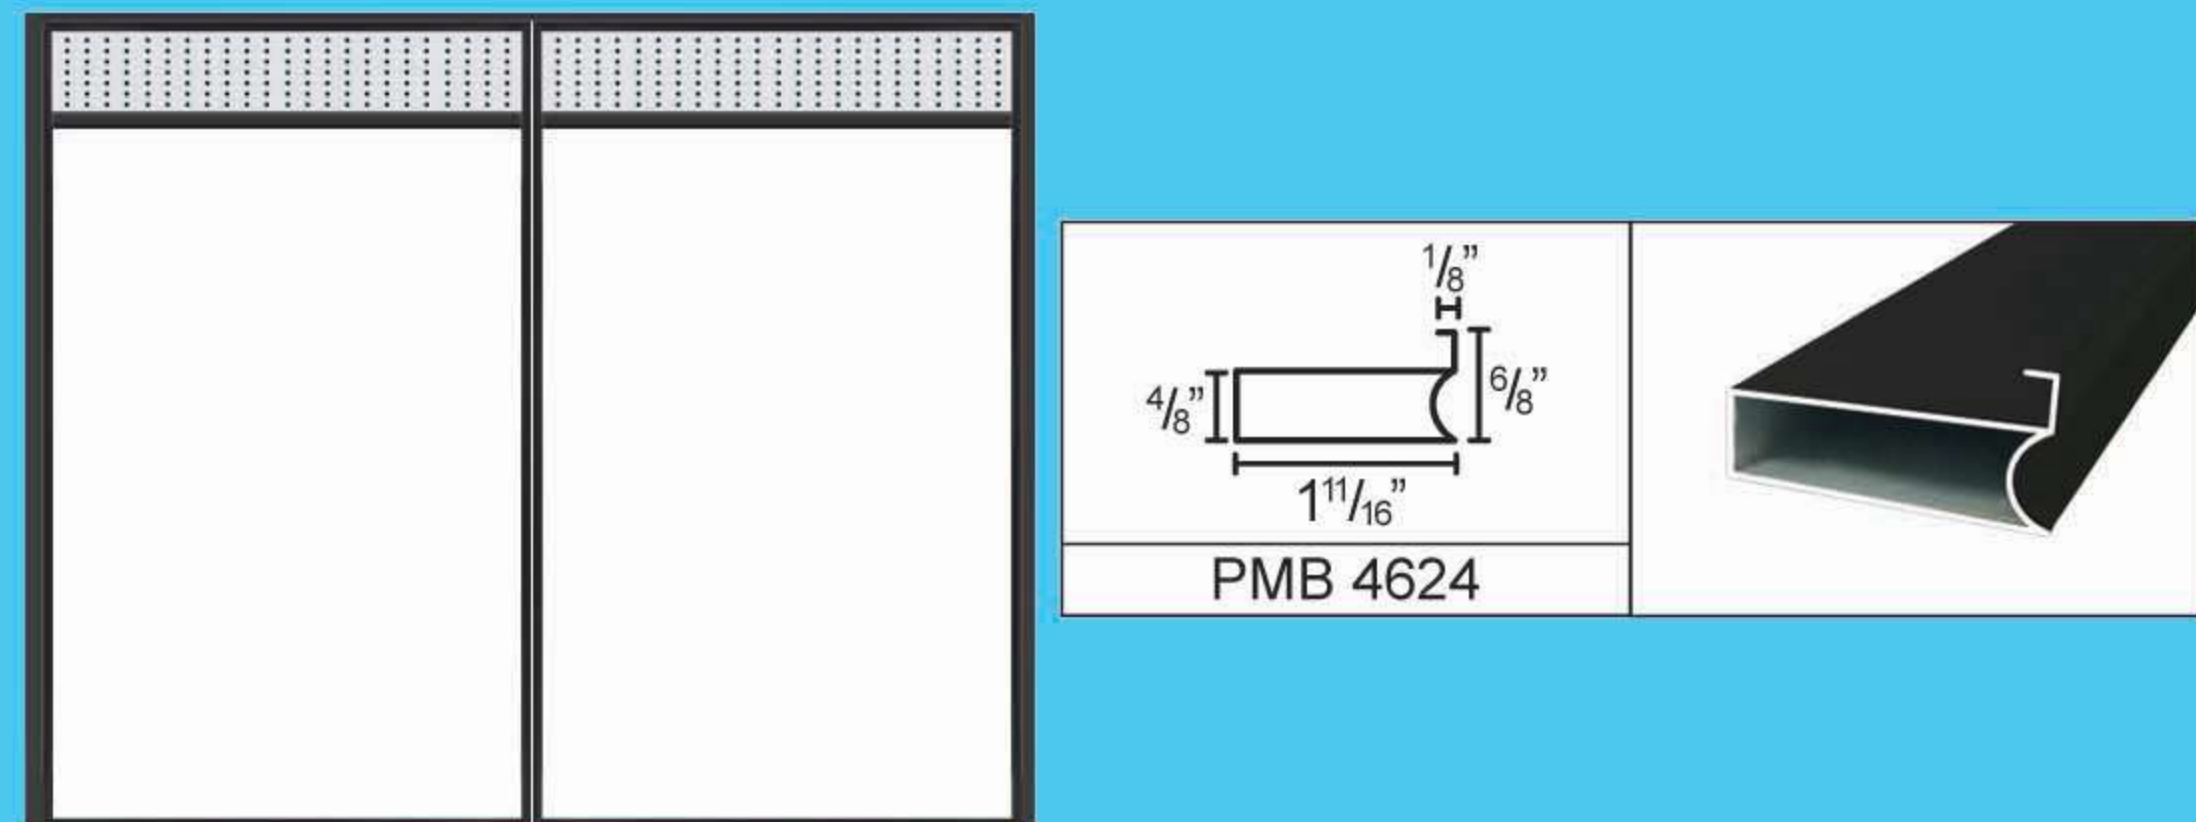

Hydrolic Hinge

EUROPE BASIN CABINET SYSTEM BASIN CABINET DRAWER SYSTEM

ARTFIBRE 209830F

NEW PRODUCT

GREY & GOLD

BASIN CABINET SYSTEM

Clip Sliding

Down Roller