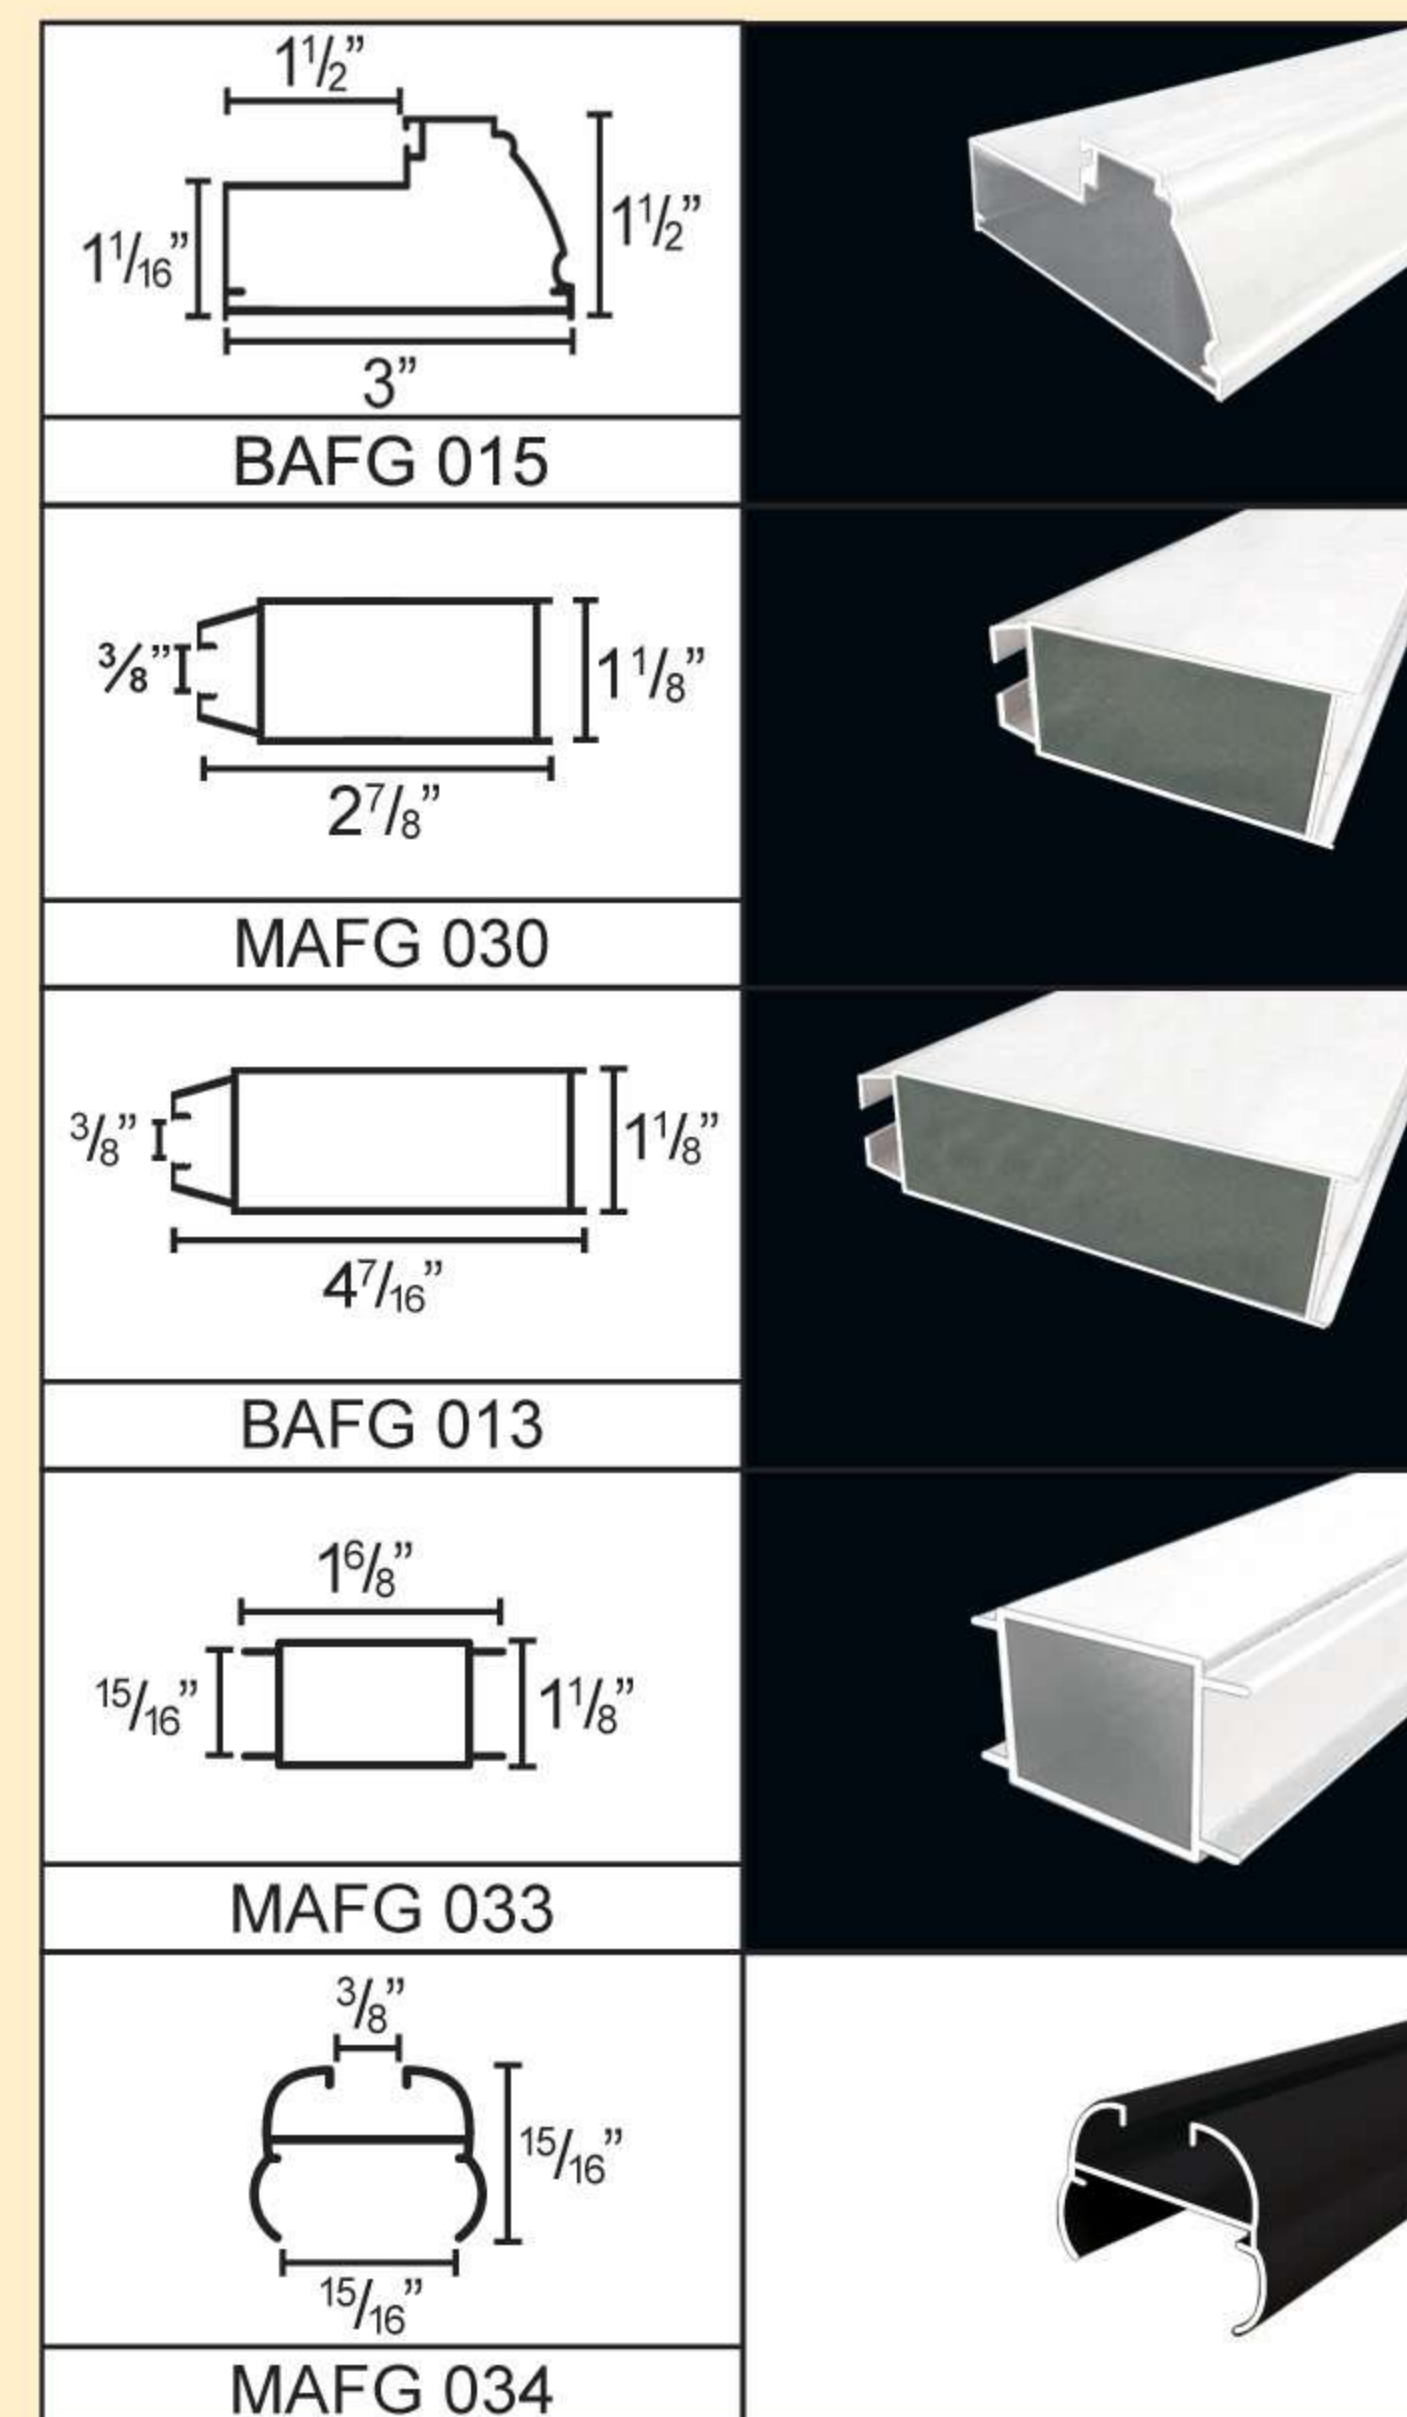

the Europe StYle

Quality framework for the door

EUROPE LATTICE 209744F

EUROPE LATTICE 209742F

EUROPE LATTICE 209743F

BK8072
Safety Lock

Aluminium
Hinges

EUROPE LATTICE 209745F