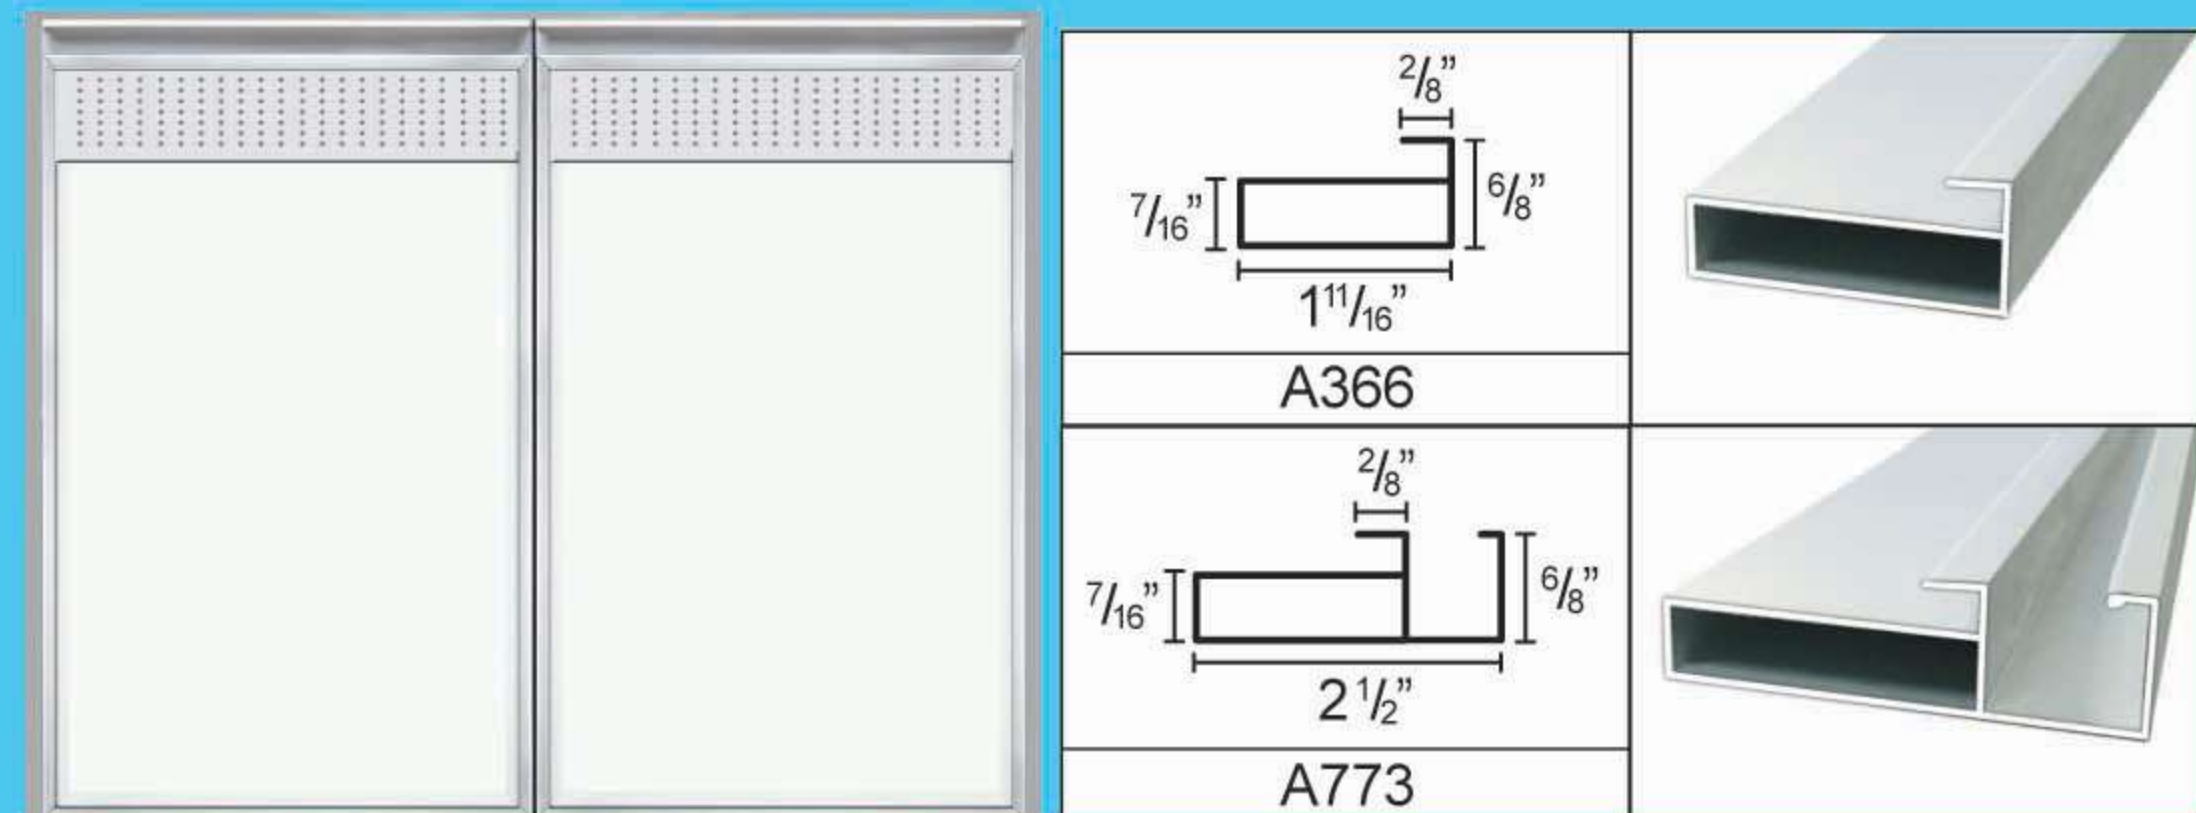

Hydrolic Hinge

EUROPE BASIN CABINET SYSTEM BASIN CABINET DRAWER SYSTEM

ARTFIBRE 209830F

NEW PRODUCT

GREY & GOLD

BASIN CABINET SYSTEM

Clip Sliding

Down Roller