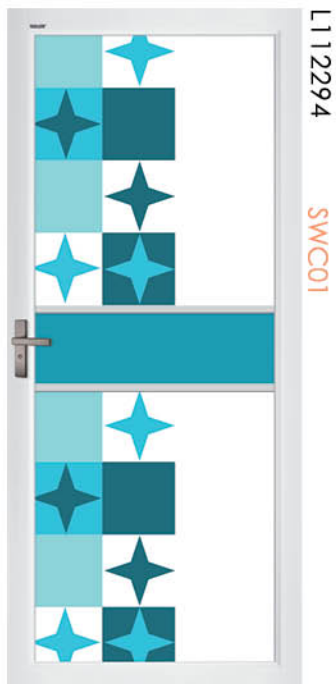

M112292

M112293

LATTICE *Design*

Provide both decorative and functional aspects to create a fabulous effect.

H-bar Profile

- Classic & elegant
- For snug embedding
- Aluminium material

H301

GRAPHIC: M112281