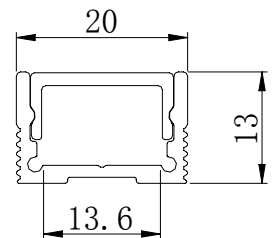

Features

DLS1.0, a special local auxiliary lighting system, can be widely used in various interior decoration scenarios and local light spaces. A touch of auxiliary decorative lighting in addition to the basic lighting creates different atmospheres and visual enjoyment.

Embellish life with light that follows you whenever you go.

- 1、 “Dots-free”lighting
  Perfect homogenous lighting.
- 2、 Various diffuser options
  Several options of diffusers, In various shapes and light distribution plans Complete with everything needed
- 3、 “Two” end caps
  Two options of end cap for two ways of wire outgoing, Close-fitting design without screws makes installation much easier
- 4、 Various installation methods
  A wide range of installation accessories wider applications
- 5、 “One” cut
  Consistent length between diffuser and profile
- 6、 Smart control for unlimited possibilities
  Perfectly match the profiles like customized, Control by hand sweep or touching