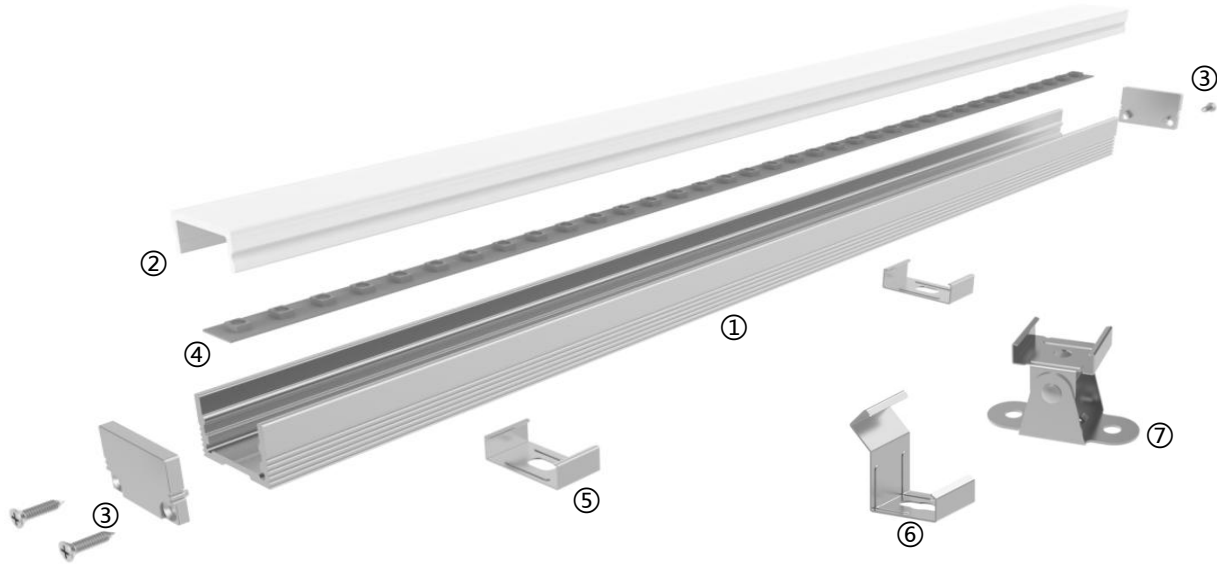

Embellish life with light that follows you whenever you go.

- 1、 “Dots-free”lighting  
Perfect homogenous lighting.
- 2、 Various diffuser options  
Several options of diffusers, In various shapes and light distribution plans Complete with everything needed
- 3、 “Two” end caps  
Two options of end cap for two ways of wire outgoing, Close-fitting design without screws makes installation much easier
- 4、 Various installation methods  
A wide range of installation accessories wider applications
- 5、 “One” cut  
Consistent length between diffuser and profile
- 6、 Smart control for unlimited possibilities  
Perfectly match the profiles like customized, Control by hand sweep or touching

## Standard Configuration

Picture	Item	Parameter
	① Profile&Carrier	Material: AL6063-T5 Profile weight: 0.473kg/2.5m Size: L2500*W20*H13mm Surface processing: Anodizing
	② Cover	Type: Frosted diffuse Material: PC Light transmittance : 60% Size : L2500*W16.7*H7.8mm (shrink) 0.8mm/m when the temperature rises (drops) 10°C.
	③ End caps	Size : L20*W13*H4.5mm

## Optional Accessories

Picture	Item	Parameter
	④FPC strip D6280-24V-10mm	Material : FPC , CCT : 2700/3000/4000/6000K ; Ra > 90; Voltage:24V ; Power : 15W/m ; Lumen : 1508Lm/m ; PCB width : 10mm ; Minimum cut : 50mm ;
	③End cap with hole	Size : L20*W13*H4.5mm
	⑤Clips	Size : L21.8*W12*H6.4mm
	⑥Clip for 45 degree fixation	Size : L20.2*W12*H19.85mm
	⑦Adjustable clips	Size : L35*W17.7*H22.8mm