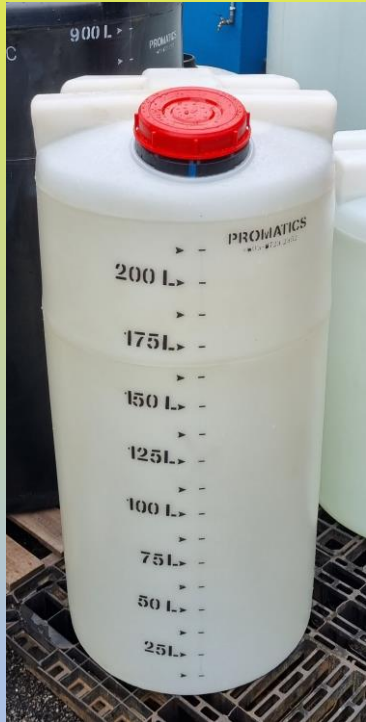

# DOSING/MIXING TANK

## PMD Series – Ribs top

Model	Diameter (mm)	Total Height (mm)	Brim Height (mm)	Brim capacity (litres)	Total Capacity (litres)
PMD170	530	930	750	165	175
PMD230	530	1180	1000	220	230
PMD250	630	975	775	240	255
PMD300	630	1155	955	300	315

# PLC Series – Flat top

Model	Dia (mm)	Rim Height (mm)	Total Height (mm)	Rim capacity (litres)
PLC25	250	530	550	25
PLC50	350	530	550	50
PLC70	350	730	750	70
PLC100	450	650	700	103
PLC150	530	680	700	150
PLC200	530	920	950	203
PLC250	630	880	965	274
PLC300	630	1075	1157	335