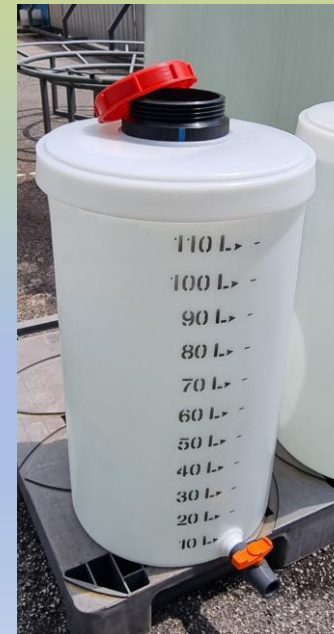

PLC Series – Flat top

Model	Dia (mm)	Rim Height (mm)	Total Height (mm)	Rim capacity (litres)
PLC25	250	530	550	25
PLC50	350	530	550	50
PLC70	350	730	750	70
PLC100	450	650	700	103
PLC150	530	680	700	150
PLC200	530	920	950	203
PLC250	630	880	965	274
PLC300	630	1075	1157	335

PROMATICS
TECHNOLOGIES (M) SDN BHD

Tel : +603-8723 2352 || WhatsApp : +6019-3369636 || Email : promatics.sales@gmail.com