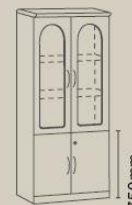

SSM M2
Mobile Pedestal (2D)
W 452 X D 530 X H 690

SSM M3
Mobile Pedestal (3D)
W 452 X D 530 X H 690

SSM 198
Side Board
W 1980 X D 500 X H 750

SSM 908
Wardrobe
W 800 X D 500 X H 1980

SSM 841
Bookshelf
W 800 X D 500 X H 1980

* All Dimension in MM * The Manufacturer reserve the right to change specifications without prior notice.

SOMERSET
— CHERRY VENEER —

*Burgundy
Splendour*

SOMERSET

— CHERRY VENEER —

- ▲ **SSM 219** Main Table
- SSM 135** Side Table
- SSM TQC** Three Quarter Circle
- SSM M2** Mobile Pedestal (2D)
- SSM 908** Wardrobe x 2
- SSM 841** Bookshelf x 2