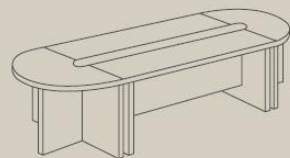

► **SSM 512**
Oval Conference Table

SSM 137
Side Return

Corporate distinction comes alive in this handsome oval conference table. Burgundy splendour enhanced with an ebony-coloured mid-section lends a unique design appeal. Beautifully crafted to reflect the elegant stature of today's contemporary offices.

◄ **SSM 152**
Round Conference Table

SOMERSET
— CHERRY VENEER —

SSM 219
Main Table
W 2100 X D 900 X H 750

SSM 512
Oval Conference Table
W 3650 X D 1520 X H 750

SSM 152
Round Conference Table
W 1520 X D 1520 X H 750

SSM 135
Side Table
W 1370 X D 500 X H 690

SSM 137
Side Return
W 1370 X D 500 X H 690

SSM 228
Main Table
W 2280 X D 1065 X H 750

SSM 501
Oval Conference Table
W 3045 X D 1520 X H 750

SSM TQC
Three Quarter Circle
W 1100 X D 1100 X H 750