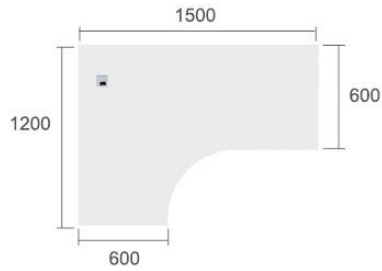

WORK STATION

Configuration

UN 1512 L Universal Workstation Left with Metal Legs
+ Single Wooden Modesty Panel

Colour : White / Marinus Walnut