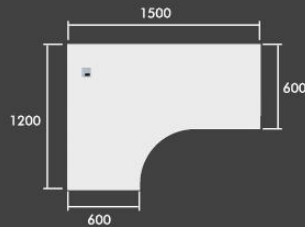

UN 1512 L/R
Universal Workstation with Metal Legs (Left / Right)
+ Single Wooden Modesty Panel
1500*1200*600*600*H750 mm
Colour : White / Marinus Walnut