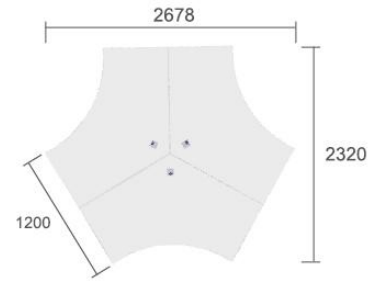

**Configuration**  
 UN CC120° 120° Degree Universal Workstation  
 with Metal Legs + Single Mono Leg +  
 2 Wooden Modesty Panels

Colour : White / Marinus Walnut

**Configuration**  
 UN CC120° JS - 120° Degree Joint Solution Universal  
 Workstation with 3 Metal Legs +  
 Round Metal Leg + 3 Wooden Modesty Panels