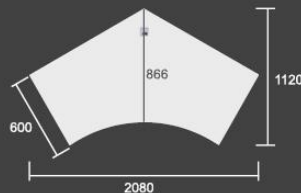

UN CC 120°
120° Degree Universal Workstation
with Metal Legs + Single Mono Leg
+ 2 Wooden Modesty Panels
2080 * 1120 * H750 mm
Colour : White / Marinus Walnut