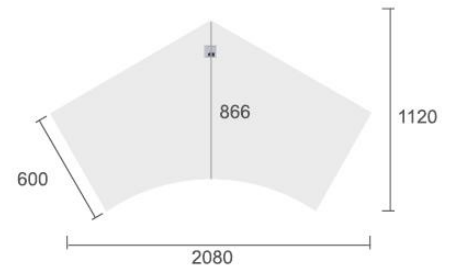

# UNIQ

S E R I E S

PERFECT HARMONY OF  
FORM & COLOUR

**Configuration**  
**UN 1616 R** Universal Workstation Right with Metal Legs  
+ Fixed Pedestal + Single Wooden Modesty Panel

Colour : White / Marinus Walnut