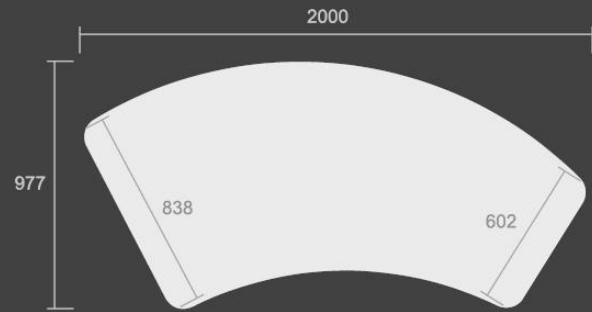

# UNIQ

S E R I E S

CONSISTENT  
DESIGNED &  
EFFICIENCY FUNCTION

Push Out System