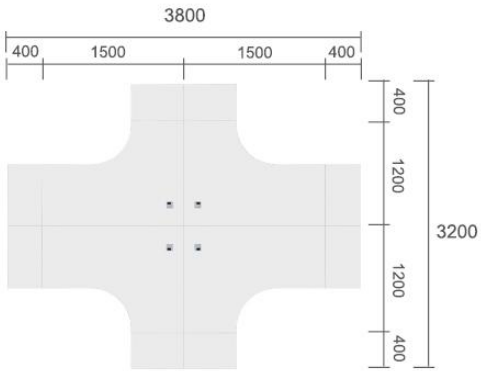

WORK STATION

Configuration

UN 1512 L Universal Workstation Left with Metal Legs
+ Single Wooden Modesty Panel

Colour : White / Marinus Walnut