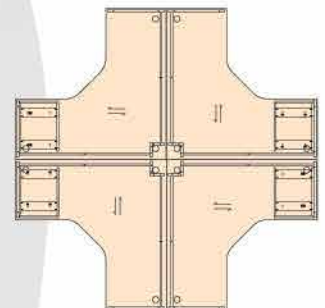

MP3 Built to be durable and reliable, MP3 assures total customer satisfaction.