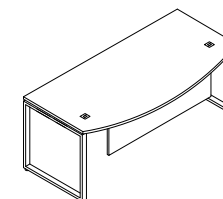

Configuration :
 PX3 CC120JS x 1
 120° Join Solution Universal Workstation
 with Square Metal Legs
 PX FF900 x 3
 Desktop Screen (Full Fabric)

Extendable Conference Table

Configuration :

- PX3 BS3000 x 1
Boat Shape Conference Table
with Square Metal Legs
- PX3 REC1200 x 1
Rectangular Extension Conference Table
with 1 Square Metal Leg
- DXII CO x 1
Cable Organizer

Product's Specification

PX3 2000E
Executive Table Set
L2000 * W1600 * H761mm

PX3 1515T L/R
Universal WorkTop
L1500/600 * W1500/600 * T25mm

PX3 CC120T
120° Universal WorkTop
L2079 * W1120 * T25mm
(Per Size : 1200 x 600 x 25)

PX3 BF1880
Bow Front Executive Table Set
with Square Metal Legs
L1800 * W800/700 * H750mm

PX3 UWS3000
Universal Workstation Set
with Square Metal Legs
L3000 * W3000 * H750mm
(Per Size : 1487/587 x 1487/587 x T25)