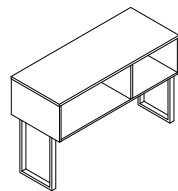

PX3 SL600
Square Metal Leg for Desk
L600 * H725 * T25/50mm
PX3 SL700
Square Metal Leg for Desk
L700 * H725 * T25/50mm

PX3 SL1400
Square Metal Leg for Desk
L1400 * H725 * T25/50mm

PX MS725
Single Metal Stand
180/180 x 50/50 x H725

PX3 B1260W
Bridge with Wooden Leg
L1200 * W600 * H750mm

PX3 SR960
Side Return
L900 * W600 * H750mm

PX3 SH1500
Open Shared Hutch
with Metal Support
L1500 * W600 * H956mm

PX3 SH1800
Open Shared Hutch
with Metal Support
L1800 * W600 * H956mm