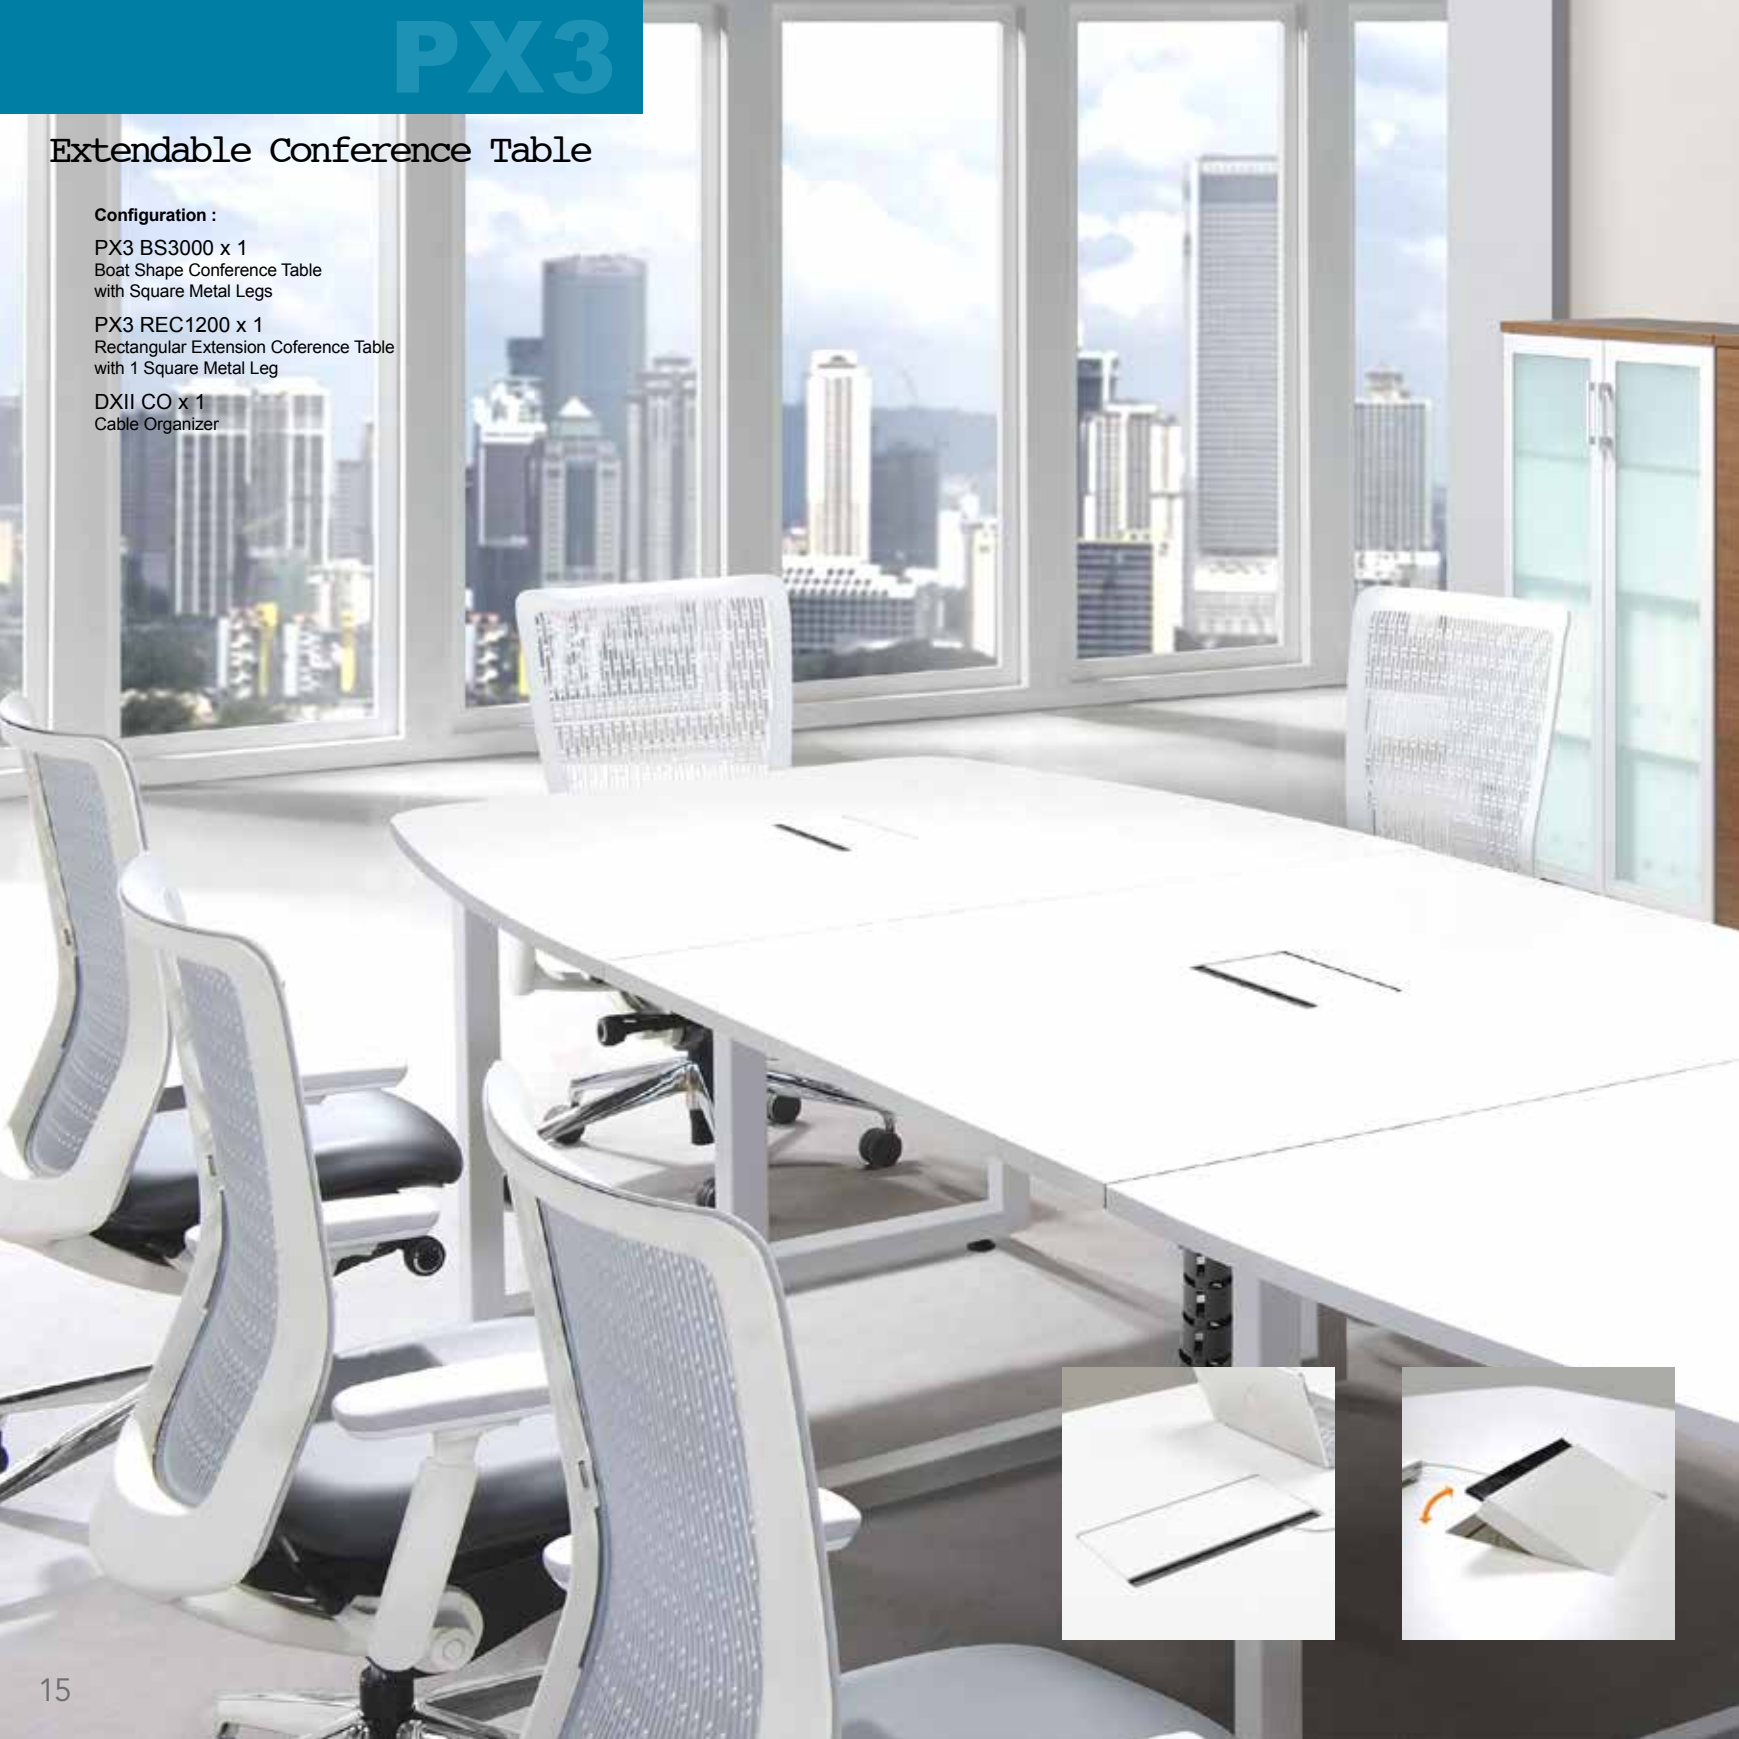

Extendable Conference Table

Configuration :

- PX3 BS3000 x 1
  Boat Shape Conference Table
  with Square Metal Legs
- PX3 REC1200 x 1
  Rectangular Extension Conference Table
  with 1 Square Metal Leg
- DXII CO x 1
  Cable Organizer

Product's Specification