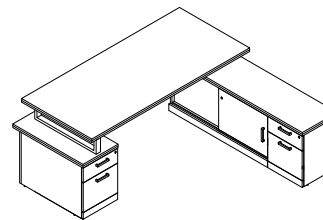

Configuration :
 PX3 CC120JS x 1
 120° Join Solution Universal Workstation
 with Square Metal Legs
 PX FF900 x 3
 Desktop Screen (Full Fabric)

Extendable Conference Table

Configuration :

- PX3 BS3000 x 1
Boat Shape Conference Table
with Square Metal Legs
- PX3 REC1200 x 1
Rectangular Extension Conference Table
with 1 Square Metal Leg
- DXII CO x 1
Cable Organizer

Product's Specification

PX3 2000E
Executive Table Set
L2000 * W1600 * H761mm

PX3 1515T L/R
Universal WorkTop
L1500/600 * W1500/600 * T25mm

PX3 CC120T
120° Universal WorkTop
L2079 * W1120 * T25mm
(Per Size : 1200 x 600 x 25)

PX3 BF1880
Bow Front Executive Table Set
with Square Metal Legs
L1800 * W800/700 * H750mm

PX3 UWS3000
Universal Workstation Set
with Square Metal Legs
L3000 * W3000 * H750mm
(Per Size : 1487/587 x 1487/587 x T25)