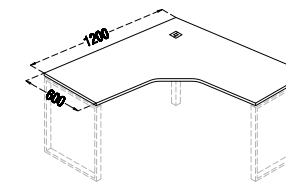

Configuration :
 PX3 CC120JS x 1
 120° Join Solution Universal Workstation
 with Square Metal Legs
 PX FF900 x 3
 Desktop Screen (Full Fabric)

Extendable Conference Table

Configuration :

- PX3 BS3000 x 1
Boat Shape Conference Table
with Square Metal Legs
- PX3 REC1200 x 1
Rectangular Extension Conference Table
with 1 Square Metal Leg
- DXII CO x 1
Cable Organizer

Product's Specification

PX3 2000E
Executive Table Set
L2000 * W1600 * H761mm

PX3 1515T L/R
Universal WorkTop
L1500/600 * W1500/600 * T25mm

PX3 CC120T
120° Universal WorkTop
L2079 * W1120 * T25mm
(Per Size : 1200 x 600 x 25)