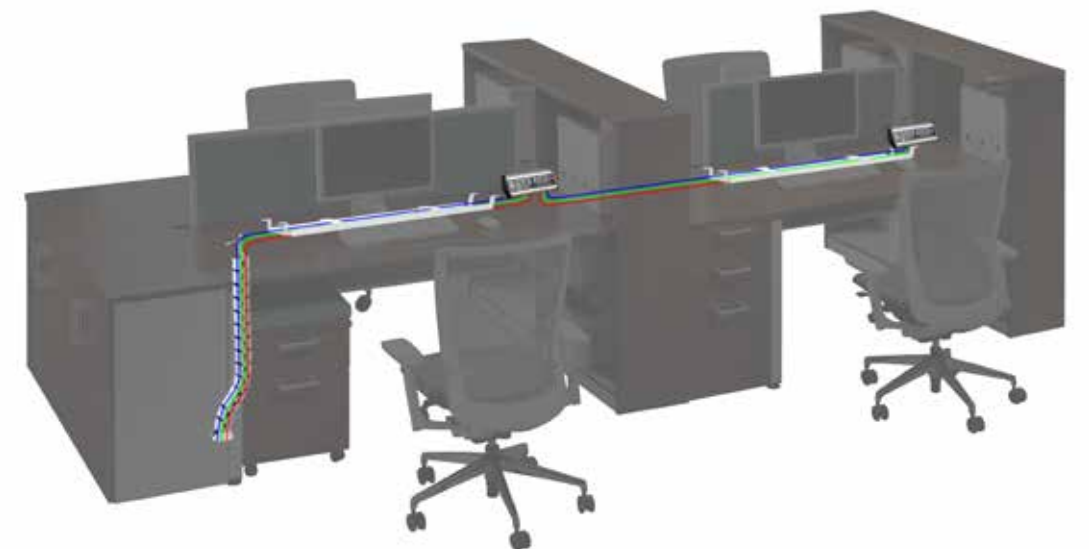

desktop power/ data module

cable spine wire management

power / data slider channel