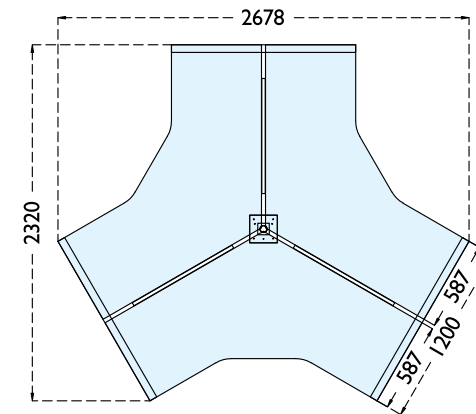

team desking

Rich in styling and freestanding in construction, PX3 offers an intelligent desking system solution to any workstation need. Available in a wide range of components and sizes, it can be easily pieced together to create the configuration that best suits your needs. Highly concern in design, quality of hardware, and use of premium grade laminate work surfaces ensure years of trouble free use.