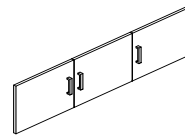

PX3 OH1800
Open Hutch
L1800 * W375 * H955mm

PX3 MHC1370
Medium Height
Open Shelf Cabinet
L800 * W400 * H1370mm

PX3 O460
Open Shelf Cabinet
(Put on Top of PX3 FP)
L700 * W400 * H460mm

PX3 M2
Mobile Pedestal (1D1F)
L400 * W540 * H540mm

PX CP5440
Cushion Pad for PX3 M2 / BBF
L400 * W540 * T50mm

PX3 BBF
Box/Box/File Pedestal (2D1F)
L400 * W540 * H663mm

PX3 FP
Fixed Pedestal (2D1F)
L400 * W558 * H725mm

PX3 FP700T
Top Panel for PX3 FP
L400 * W700 * T25mm