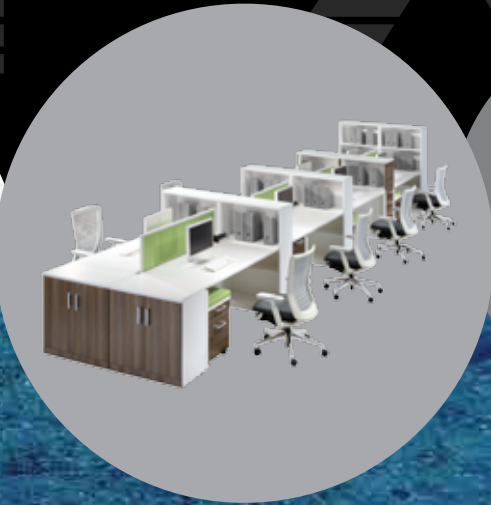

Zena Pine

RPXB