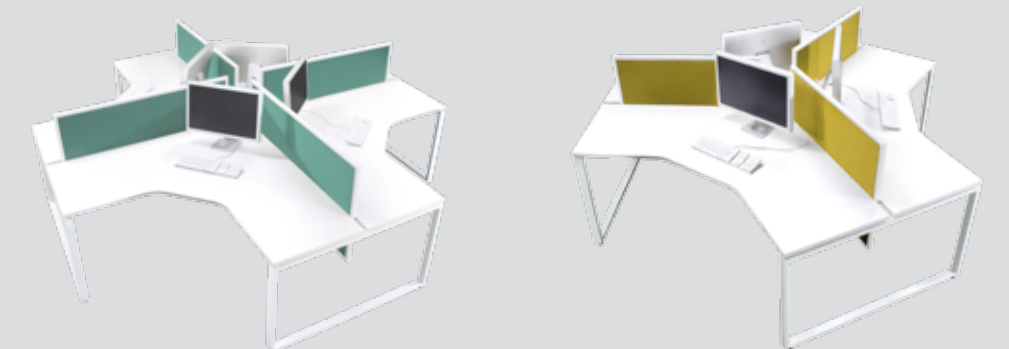

Configuration :
PX3 CC120JS x 1
120° Join Solution Universal Workstation
with Square Metal Legs
PX FF900 x 3
Desktop Screen (Full Fabric)