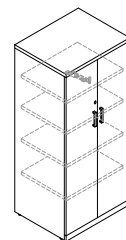

PX3 LC750
Low Cabinet
with Wooden Door
L700 * W400 * H750mm

PX3 BS2400
Boat Shape Conference Table
with Square Metal Legs
L2400 * W1200 * H750mm

PX3 BS3000
Boat Shape Conference Table
with Square Metal Legs
L3000 * W1200 * H750mm

PX3 BS3600
Boat Shape Conference Table
with Square Metal Legs
L3600 * W1200 * H750mm

PX3 REC1200
Rectangular Extension Conference
Table with 1 Square Metal Leg
L1200 * W1200 * H750mm

PX SH1500GD
Glass Door with Aluminium
Frame for PX3 SH1500
L494 * W392 * T20mm

PX SH1800GD
Glass Door with Aluminium
Frame for PX3 SH1800
L445 * W392 * T20mm

PX OH1800GD
Glass Door with Aluminium
Frame for PX3 OH1800
L435 * W404 * T20mm

PX MHC1370GD
Glass Door with Aluminium
Frame for PX3 MHC1370
L395 * W1262 * T20mm