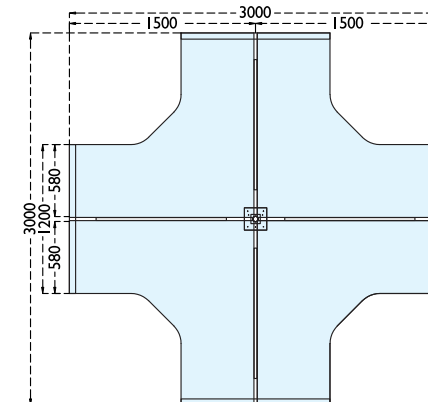

team desking

Rich in styling and freestanding in construction, PX3 offers an intelligent desking system solution to any workstation need. Available in a wide range of components and sizes, it can be easily pieced together to create the configuration that best suits your needs. Highly concern in design, quality of hardware, and use of premium grade laminate work surfaces ensure years of trouble free use.