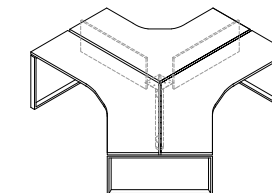

Configuration :
 PX3 CC120JS x 1
 120° Join Solution Universal Workstation
 with Square Metal Legs
 PX FF900 x 3
 Desktop Screen (Full Fabric)

Extendable Conference Table

Configuration :

- PX3 BS3000 x 1
Boat Shape Conference Table
with Square Metal Legs
- PX3 REC1200 x 1
Rectangular Extension Conference Table
with 1 Square Metal Leg
- DXII CO x 1
Cable Organizer

Product's Specification

PX3 2000E
Executive Table Set
L2000 * W1600 * H761mm

PX3 1515T L/R
Universal WorkTop
L1500/600 * W1500/600 * T25mm

PX3 CC120T
120° Universal WorkTop
L2079 * W1120 * T25mm
(Per Size : 1200 x 600 x 25)

PX3 BF1880
Bow Front Executive Table Set
with Square Metal Legs
L1800 * W800/700 * H750mm

PX3 UWS3000
Universal Workstation Set
with Square Metal Legs
L3000 * W3000 * H750mm
(Per Size : 1487/587 x 1487/587 x T25)