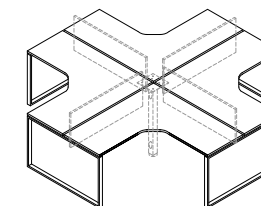

Configuration :
 PX3 CC120JS x 1
 120° Join Solution Universal Workstation
 with Square Metal Legs
 PX FF900 x 3
 Desktop Screen (Full Fabric)

Extendable Conference Table

Configuration :

- PX3 BS3000 x 1
Boat Shape Conference Table
with Square Metal Legs
- PX3 REC1200 x 1
Rectangular Extension Conference Table
with 1 Square Metal Leg
- DXII CO x 1
Cable Organizer

Product's Specification

PX3 2000E
Executive Table Set
L2000 * W1600 * H761mm

PX3 1515T L/R
Universal WorkTop
L1500/600 * W1500/600 * T25mm

PX3 CC120T
120° Universal WorkTop
L2079 * W1120 * T25mm
(Per Size : 1200 x 600 x 25)

PX3 BF1880
Bow Front Executive Table Set
with Square Metal Legs
L1800 * W800/700 * H750mm

PX3 UWS3000
Universal Workstation Set
with Square Metal Legs
L3000 * W3000 * H750mm
(Per Size : 1487/587 x 1487/587 x T25)