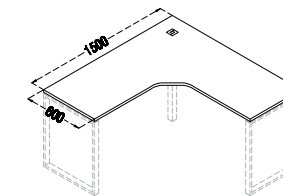

Configuration :
 PX3 CC120JS x 1
 120° Join Solution Universal Workstation
 with Square Metal Legs
 PX FF900 x 3
 Desktop Screen (Full Fabric)

Extendable Conference Table

Configuration :

- PX3 BS3000 x 1
Boat Shape Conference Table
with Square Metal Legs
- PX3 REC1200 x 1
Rectangular Extension Conference Table
with 1 Square Metal Leg
- DXII CO x 1
Cable Organizer

Product's Specification

PX3 2000E
Executive Table Set
L2000 * W1600 * H761mm

PX3 1515T L/R
Universal WorkTop
L1500/600 * W1500/600 * T25mm

PX3 CC120T
120° Universal WorkTop
L2079 * W1120 * T25mm
(Per Size : 1200 x 600 x 25)