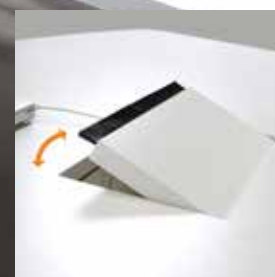

Extendable Conference Table

Configuration :

- PX3 BS3000 x 1
  Boat Shape Conference Table
  with Square Metal Legs
- PX3 REC1200 x 1
  Rectangular Extension Conference Table
  with 1 Square Metal Leg
- DXII CO x 1
  Cable Organizer

Product's Specification