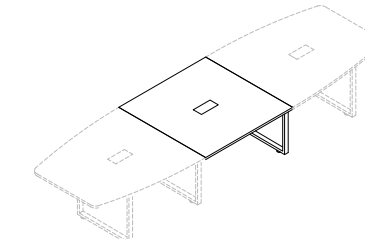

PX3 LC750
Low Cabinet
with Wooden Door
L700 * W400 * H750mm

PX3 BS2400
Boat Shape Conference Table
with Square Metal Legs
L2400 * W1200 * H750mm

PX3 BS3000
Boat Shape Conference Table
with Square Metal Legs
L3000 * W1200 * H750mm

PX3 BS3600
Boat Shape Conference Table
with Square Metal Legs
L3600 * W1200 * H750mm

PX3 REC1200
Rectangular Extension Conference
Table with 1 Square Metal Leg
L1200 * W1200 * H750mm

PX SH1500GD
Glass Door with Aluminium
Frame for PX3 SH1500
L494 * W392 * T20mm