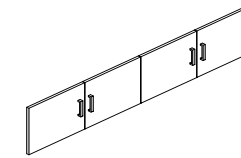

PX5 SH1800WD
Wooden Door
for PX5 SH1800
L446 * W392 * T18mm