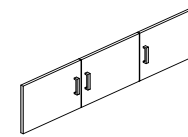

PX5 SH1500WD
Wooden Door
for PX5 SH1500
L495 * W392 * T18mm