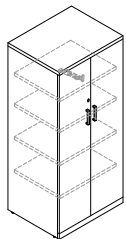

PX5 1860
Credenza Shell
L1800 * W600 * H750mm

PX SH1500GD
Glass Door with Aluminium
Frame for PX5 SH1500
L494 * W392 * T20mm

PX SH1800GD
Glass Door with Aluminium
Frame for PX5 SH1800
L445 * W392 * T20mm

PX OH1800GD
Glass Door with Aluminium
Frame for PX5 OH1800
L435 * W404 * T20mm

PX MHC1370GD
Glass Door with Aluminium
Frame for PX5 MHC1370
L395 * W1262 * T20mm

PX5 HC1840
High Cabinet
with Wooden Door
L800 * W400 * H1840mm