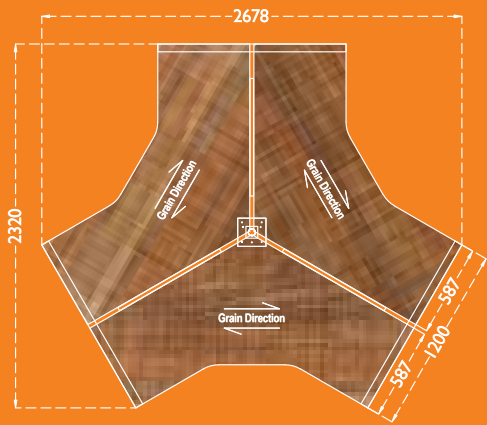

desktop power/ data module

cable spine wire management

power / data slider channel

PX5

Configuration :
PX5 CC120JS x 1
120° Join Solution Universal Workstation
with U-Hollow Metal Legs
PX FF900 x 3
Desktop Screen (Full Fabric)