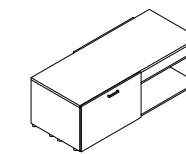

PX5 SSC700
Shared Structure Cabinet
L1600 * W700 * H560mm