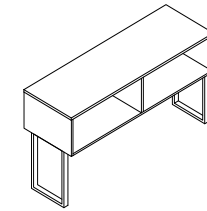

team desking

Configuration :
PX5 UWS3000 x 1
Universal Workstation Set with U-Hollow Metal Legs
PX FF1200 x 4
Desktop Screen (Full Fabric)

PX5

Configuration :
PX5 BS3000 x 1
Boat Shape Conference Table
with U-Hollow Metal Legs
PX5 REC1200 x 1
Rectangular Extension Conference Table
with 1 U-Hollow Metal Leg

extendable conference table

PX5 Product's Specification

PX5 2000E
Executive Table Set
L2000 * W1600 * H761mm

PX5 1515T
Universal WorkTop
L1500/600 * W1500/600 * T25mm

PX5 CC120T
120° Universal WorkTop
L2079 * W1120 * T25mm

PX5 SH1500
Open Shared Hutch
with Metal Support
L1500 * W600 * H956mm

PX5 SH1800
Open Shared Hutch
with Metal Support
L1800 * W600 * H956mm

PX5 OH1800
Open Hutch
L1800 * W375 * H955mm

PX5 MHC1370
Medium Height
Open Shelf Cabinet
L800 * W400 * H1370mm