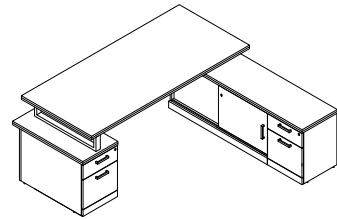

team desking

Configuration :
PX5 UWS3000 x 1
Universal Workstation Set with U-Hollow Metal Legs
PX FF1200 x 4
Desktop Screen (Full Fabric)

PX5

Configuration :
PX5 BS3000 x 1
Boat Shape Conference Table
with U-Hollow Metal Legs
PX5 REC1200 x 1
Rectangular Extension Conference Table
with 1 U-Hollow Metal Leg

extendable conference table

PX5 Product's Specification

PX5 2000E
Executive Table Set
L2000 * W1600 * H761mm

PX5 1515T
Universal WorkTop
L1500/600 * W1500/600 * T25mm

PX5 CC120T
120° Universal WorkTop
L2079 * W1120 * T25mm