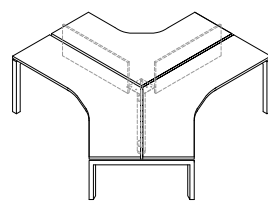

extendable conference table

PX5 Product's Specification

PX5 2000E
Executive Table Set
L2000 * W1600 * H761mm

PX5 1515T
Universal WorkTop
L1500/600 * W1500/600 * T25mm

PX5 CC120T
120° Universal WorkTop
L2079 * W1120 * T25mm

PX5 SH1500
Open Shared Hutch
with Metal Support
L1500 * W600 * H956mm

PX5 SH1800
Open Shared Hutch
with Metal Support
L1800 * W600 * H956mm

PX5 OH1800
Open Hutch
L1800 * W375 * H955mm

PX5 MHC1370
Medium Height
Open Shelf Cabinet
L800 * W400 * H1370mm

PX5 O460
Open Shelf Cabinet
(Put on Top of PX5 FP)
L700 * W400 * H460mm

PX5 BF1880
Bow Front Executive Table Set
with U-Hollow Metal Legs
L1800 * W800/700 * H750mm

PX5 UWS3000
Universal Workstation Set
with U-Hollow Metal Legs
L3000 * W3000 * H750mm
(Per Size : 1487/587 x 1487/587 x T25)