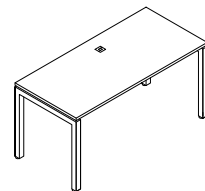

PX5 1860
Credenza Shell
L1800 * W600 * H750mm