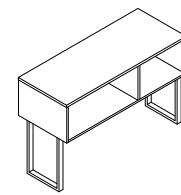

team desking

Configuration :
PX5 UWS3000 x 1
Universal Workstation Set with U-Hollow Metal Legs
PX FF1200 x 4
Desktop Screen (Full Fabric)

PX5

Configuration :
PX5 BS3000 x 1
Boat Shape Conference Table
with U-Hollow Metal Legs
PX5 REC1200 x 1
Rectangular Extension Conference Table
with 1 U-Hollow Metal Leg

extendable conference table

PX5 Product's Specification

PX5 2000E
Executive Table Set
L2000 * W1600 * H761mm

PX5 1515T
Universal WorkTop
L1500/600 * W1500/600 * T25mm

PX5 CC120T
120° Universal WorkTop
L2079 * W1120 * T25mm

PX5 SH1500
Open Shared Hutch
with Metal Support
L1500 * W600 * H956mm

PX5 SH1800
Open Shared Hutch
with Metal Support
L1800 * W600 * H956mm

PX5 OH1800
Open Hutch
L1800 * W375 * H955mm

PX5 MHC1370
Medium Height
Open Shelf Cabinet
L800 * W400 * H1370mm