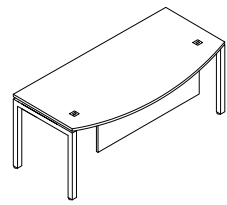

team desking

Configuration :
PX5 UWS3000 x 1
Universal Workstation Set with U-Hollow Metal Legs
PX FF1200 x 4
Desktop Screen (Full Fabric)

PX5

Configuration :
PX5 BS3000 x 1
Boat Shape Conference Table
with U-Hollow Metal Legs
PX5 REC1200 x 1
Rectangular Extension Conference Table
with 1 U-Hollow Metal Leg

extendable conference table

PX5 Product's Specification

PX5 2000E
Executive Table Set
L2000 * W1600 * H761mm

PX5 1515T
Universal WorkTop
L1500/600 * W1500/600 * T25mm

PX5 CC120T
120° Universal WorkTop
L2079 * W1120 * T25mm

PX5 SH1500
Open Shared Hutch
with Metal Support
L1500 * W600 * H956mm

PX5 SH1800
Open Shared Hutch
with Metal Support
L1800 * W600 * H956mm

PX5 OH1800
Open Hutch
L1800 * W375 * H955mm

PX5 MHC1370
Medium Height
Open Shelf Cabinet
L800 * W400 * H1370mm

PX5 O460
Open Shelf Cabinet
(Put on Top of PX5 FP)
L700 * W400 * H460mm

PX5 BF1880
Bow Front Executive Table Set
with U-Hollow Metal Legs
L1800 * W800/700 * H750mm

PX5 UWS3000
Universal Workstation Set
with U-Hollow Metal Legs
L3000 * W3000 * H750mm
(Per Size : 1487/587 x 1487/587 x T25)