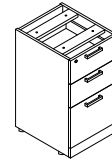

PX5 FP
Fixed Pedestal (2D1F)
L400 * W558 * H725mm