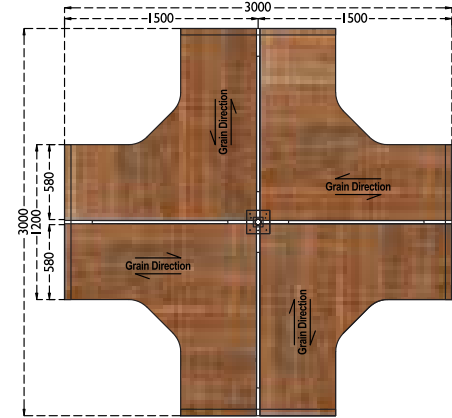

Rich in styling and freestanding in construction, PX5 offers an intelligent desking system solution to any workstation need. Available in a wide range of components and sizes, it can be easily pieced together to create the configuration that best suits your needs. Highly concern in design, quality of hardware, and use of premium grade laminate work surfaces ensure years of trouble free use.

team desking