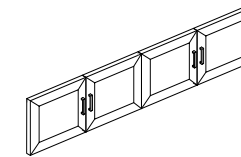

PX SH1800GD
Glass Door with Aluminium
Frame for PX5 SH1800
L445 * W392 * T20mm