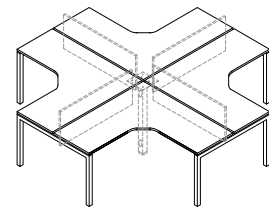

extendable conference table

PX5 Product's Specification

PX5 2000E
Executive Table Set
L2000 * W1600 * H761mm

PX5 1515T
Universal WorkTop
L1500/600 * W1500/600 * T25mm

PX5 CC120T
120° Universal WorkTop
L2079 * W1120 * T25mm

PX5 SH1500
Open Shared Hutch
with Metal Support
L1500 * W600 * H956mm

PX5 SH1800
Open Shared Hutch
with Metal Support
L1800 * W600 * H956mm

PX5 OH1800
Open Hutch
L1800 * W375 * H955mm

PX5 MHC1370
Medium Height
Open Shelf Cabinet
L800 * W400 * H1370mm

PX5 O460
Open Shelf Cabinet
(Put on Top of PX5 FP)
L700 * W400 * H460mm

PX5 BF1880
Bow Front Executive Table Set
with U-Hollow Metal Legs
L1800 * W800/700 * H750mm

PX5 UWS3000
Universal Workstation Set
with U-Hollow Metal Legs
L3000 * W3000 * H750mm
(Per Size : 1487/587 x 1487/587 x T25)