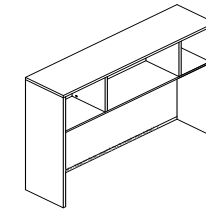

team desking

Configuration :
PX5 UWS3000 x 1
Universal Workstation Set with U-Hollow Metal Legs
PX FF1200 x 4
Desktop Screen (Full Fabric)

PX5

Configuration :
PX5 BS3000 x 1
Boat Shape Conference Table
with U-Hollow Metal Legs
PX5 REC1200 x 1
Rectangular Extension Conference Table
with 1 U-Hollow Metal Leg

extendable conference table

PX5 Product's Specification

PX5 2000E
Executive Table Set
L2000 * W1600 * H761mm

PX5 1515T
Universal WorkTop
L1500/600 * W1500/600 * T25mm

PX5 CC120T
120° Universal WorkTop
L2079 * W1120 * T25mm

PX5 SH1500
Open Shared Hutch
with Metal Support
L1500 * W600 * H956mm

PX5 SH1800
Open Shared Hutch
with Metal Support
L1800 * W600 * H956mm

PX5 OH1800
Open Hutch
L1800 * W375 * H955mm

PX5 MHC1370
Medium Height
Open Shelf Cabinet
L800 * W400 * H1370mm

PX5 O460
Open Shelf Cabinet
(Put on Top of PX5 FP)
L700 * W400 * H460mm

PX5 BF1880
Bow Front Executive Table Set
with U-Hollow Metal Legs
L1800 * W800/700 * H750mm

PX5 UWS3000
Universal Workstation Set
with U-Hollow Metal Legs
L3000 * W3000 * H750mm
(Per Size : 1487/587 x 1487/587 x T25)