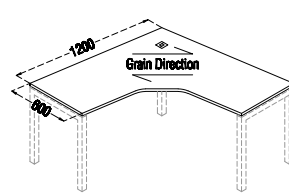

extendable conference table

PX5 Product's Specification

PX5 2000E
Executive Table Set
L2000 * W1600 * H761mm

PX5 1515T
Universal WorkTop
L1500/600 * W1500/600 * T25mm

PX5 CC120T
120° Universal WorkTop
L2079 * W1120 * T25mm