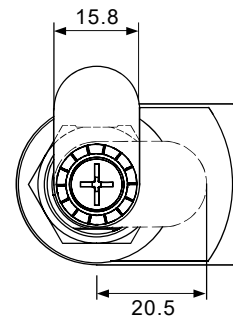

A

j

A

Item	Picture	Qty
Lock		1pc
Keys		2pcs
Hexagon Nut		1pc
Striking Plate		1pc
Plastic Washer		1pc

A

h

h

h

A

2-02