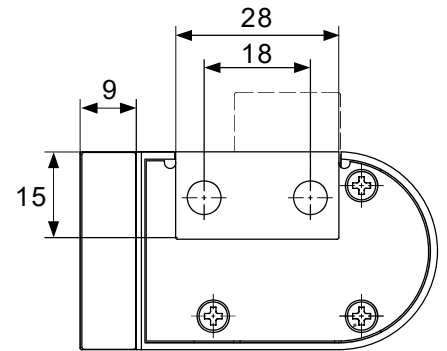

2-08

Glass Swing Door, Double Door(Drill)