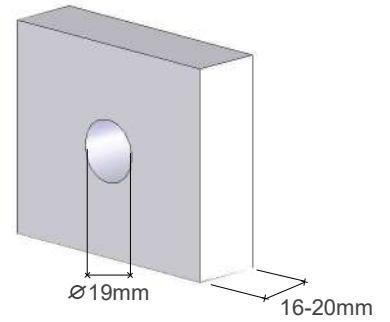

r 1

j

A

Item	Picture	Qty
Lock		1pc
Keys		2pcs
Rosette		1pc

A

Rosette