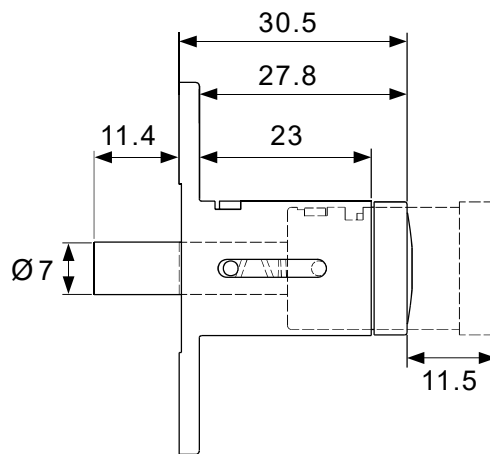

r1 j

Item	Picture	Qty
Lock		1pc
Keys		2pcs
Rosette		1pc

A
h h h

A

1-13