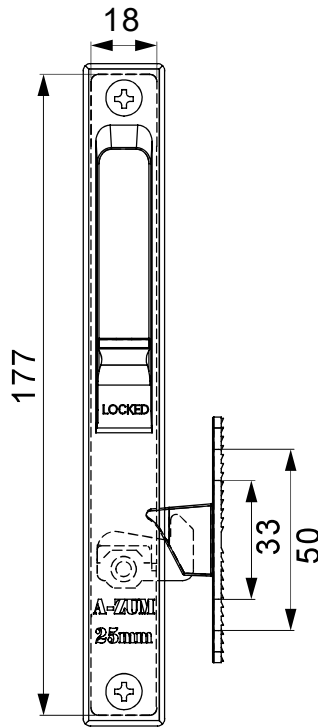

r r j

A

Item	Picture	Qty
Lock		1pc
Keys		2pcs

A

h

h

ke

A

Aluminium Sliding Door, etc

6-01