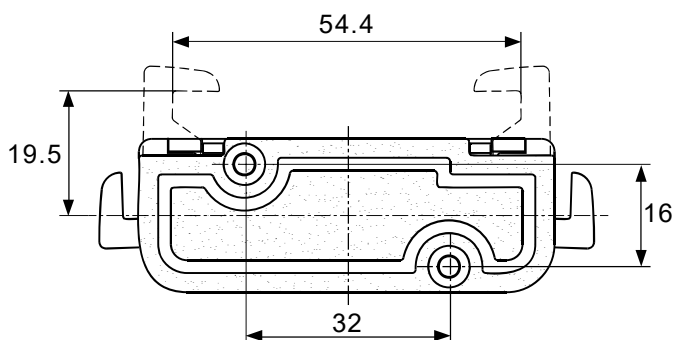

r 1 j

Item	Picture	Qty
Lock		1pc
Keys		2pcs
Rosette		1pc
Part for Double		1pc

A g Ag

h h

h

h

A

Roller Shutter Cabinet