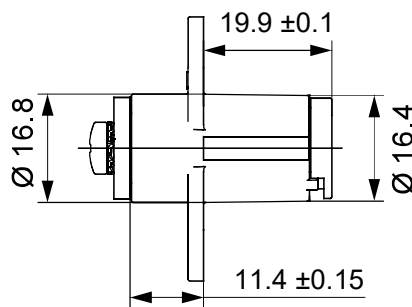

r 1

j

A

Item	Picture	Qty
Lock		1pc
Keys		2pcs
Rosette		1pc

A

h

A

1-20

Rosette