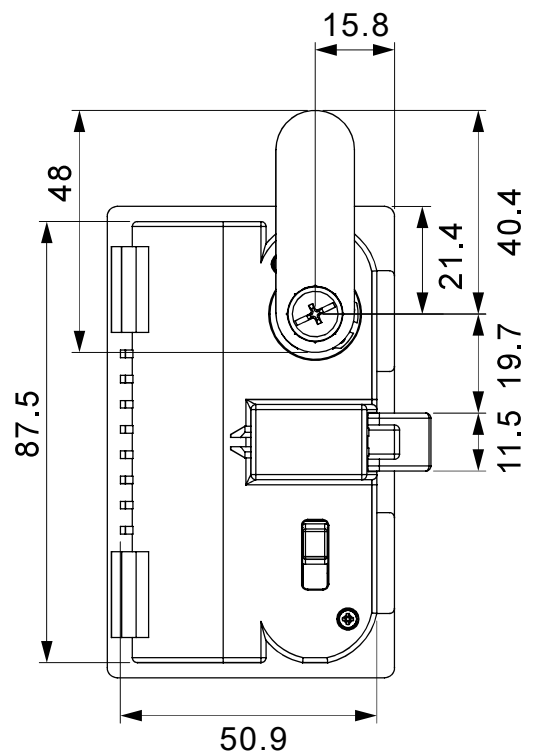

» j i A j

A A A

A

Item	Picture	Qty
Lock		1pc

ABS
Black

A

*Varying according to the panel thickness

5-05