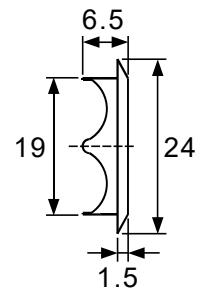

r 1

j

A

Item	Picture	Qty
Lock		1pc
Keys		2pcs
Rosette		1pc
Striking Plate		1pc

A

h

h

h

A

1-10

Rosette