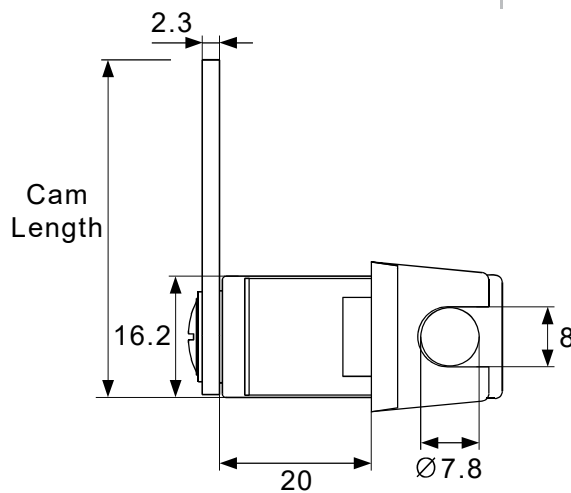

1 A j

**A**

Item	Picture	Qty
Lock		1pc
Hexagon Nut		1pc

-  
-  
A h

**A**

Locker, Cupboard, etc

3-20

Hexagon Nut