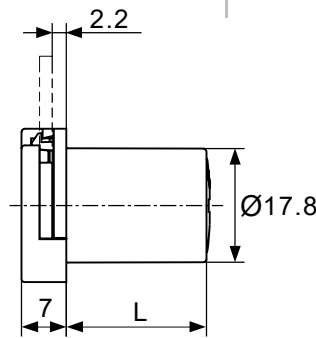

Roller Shutter Cabinet