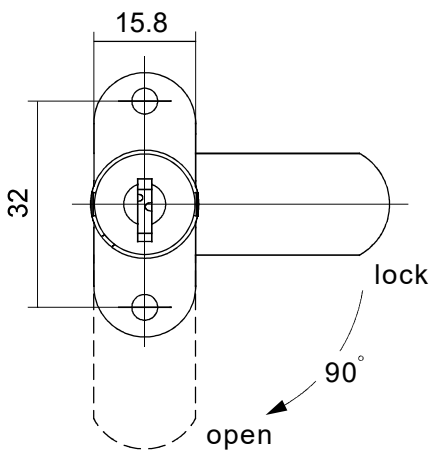

r 1

j

A

Item	Picture	Qty
Lock		1pc
Keys		2pcs
Rosette		1pc

A

h

A

1-20

Rosette