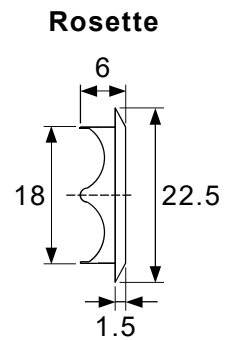

r 1 j

A

Item	Picture	Qty
Lock		1pc
Keys		2pcs
Rosette		1pc

A