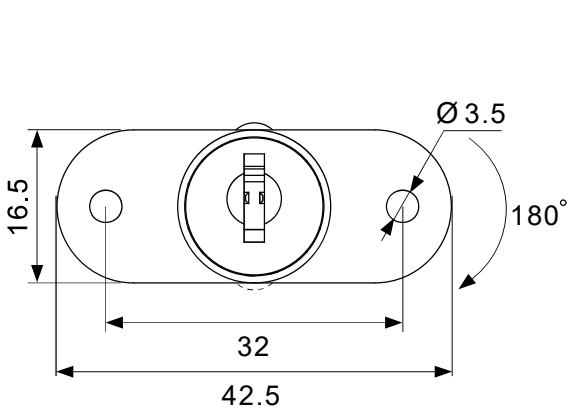

r1 j

Item	Picture	Qty
Lock		1pc
Keys		2pcs
Rosette		1pc

A
h h

A