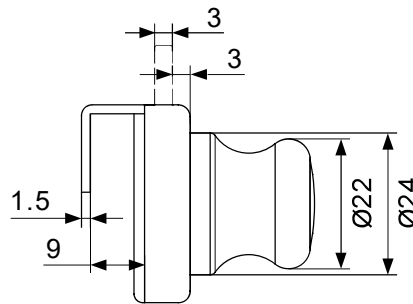

2-08

Glass Swing Door, Double Door(Drill)