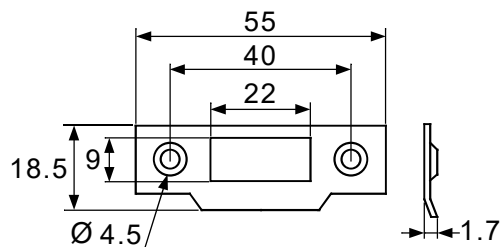

Striking Plate