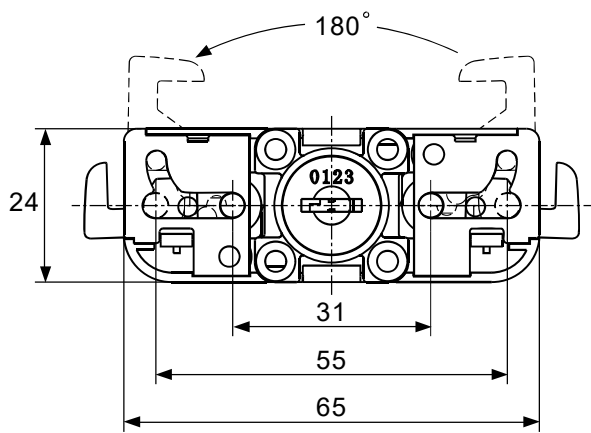

Roller Shutter Cabinet