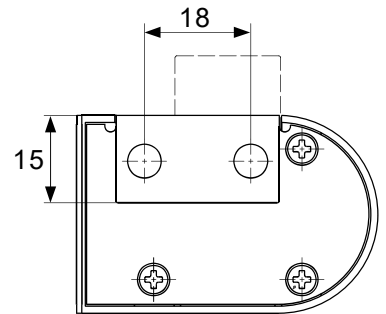

A

j

A

Item	Picture	Qty
Lock		1pc
Keys		2pcs
Rubber		1pc
Striking Plate		1pc
Screw M4x6		2pcs

Glass Door, Housing Cylinder
Function as handle