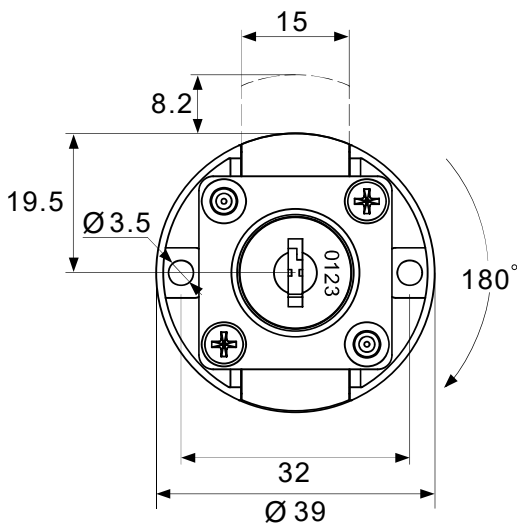

r 1

j

A

Item	Picture	Qty
Lock		1pc
Keys		2pcs
Rosette		1pc

A

Rosette