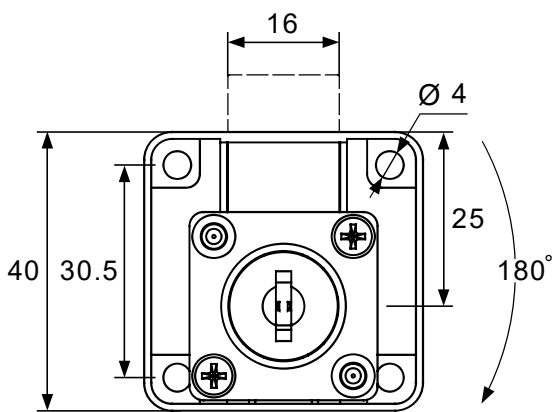

r 1

j

A

Item	Picture	Qty
Lock		1pc
Keys		2pcs
Rosette		1pc
Striking Plate		1pc

A

h

h

h

A

1-10