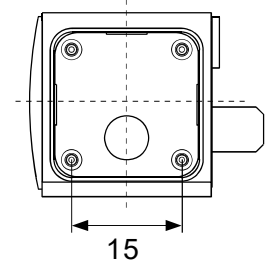

**L Bracket**

Dimension is in mm

r 1 j

**A**

Item	Picture	Qty
Lock		1pc
Keys		2pcs
Rosette		1pc
Striking Plate		1pc
L Bracket		1pc

A

h

h

2-02

Plastic Washer

Striking Plate

**A**

**j**

Item	Picture	Qty
Lock		1pc
Keys		2pcs
Screw M3x6		1pc

2-03

**A**