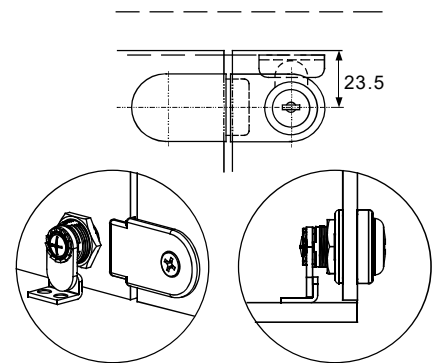

A

j

A

Item	Picture	Qty
Lock		1pc
Keys		2pcs
Hexagon Nut		1pc
Striking Plate		1pc
Plastic Washer		1pc
Counter Piece		1pc

A..

Double Glass (Drift) Swing Door

Double Washer