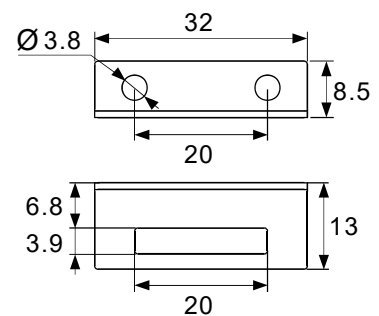

**L Bracket**

Dimension is in mm

r 1 j

**A**

Item	Picture	Qty
Lock		1pc
Keys		2pcs
Rosette		1pc
Striking Plate		1pc
L Bracket		1pc

A

h

h

h

**A**

Double Drawer Cabinet (Right)

**Striking Plate**

**L Bracket**

r 1

j

**A**