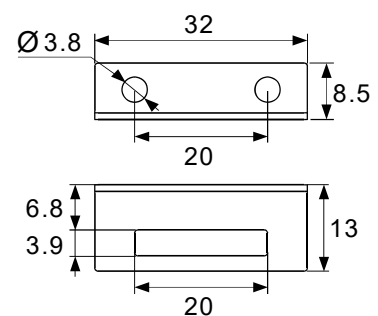

**L Bracket**

Dimension is in mm

r 1 j

**A**

Item	Picture	Qty
Lock		1pc
Keys		2pcs
Rosette		1pc
Striking Plate		1pc
L Bracket		1pc

A

h

h