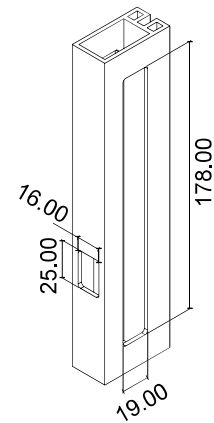

r r j

A

Item	Picture	Qty
Lock		1pc
Keys		2pcs

A

h

h

ke

A

Aluminium Sliding Door, etc

6-01