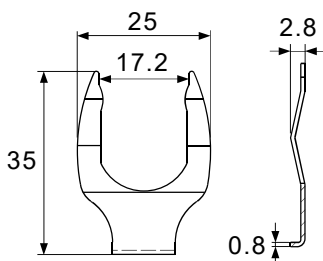

A A

Item	Picture	Qty
Lock		1pc
Keys		2pcs
Hexagon Nut / C-Clip		1pc

h g A h

A

Locker, Cupboard, etc

3-08

C-clip

Hexagon Nut