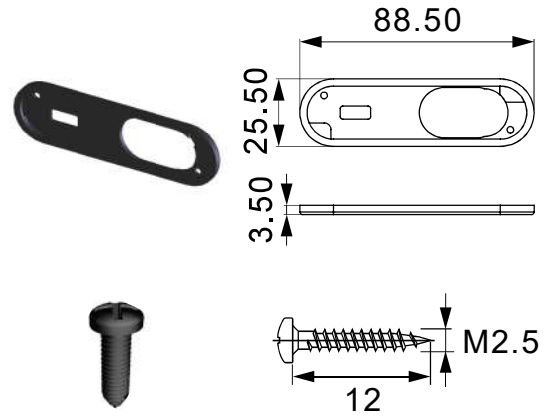

- ABS  
- Black  
- Available Length L 20, 25mm  
- Function : Left / Right

A

Locker, Cupboard & etc

	Locked	Unlocked
LEFT		
RIGHT		

A

1. Black Plate & Screw  
(for thickness 16mm)

2. Decode Key

3. Spacer 10mm  
(for thickness 6mm)