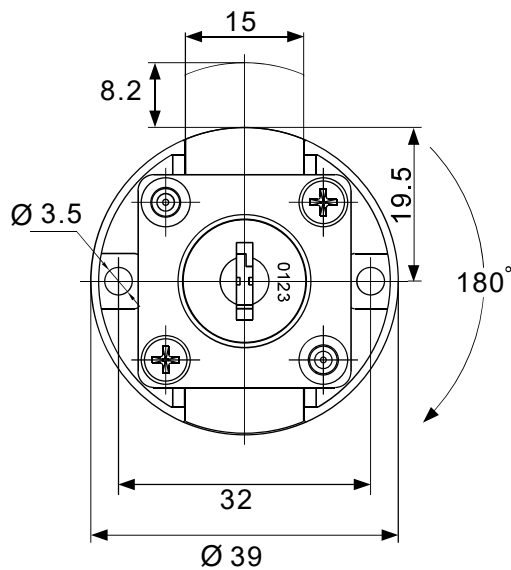

r 1

j

A

Item	Picture	Qty
Lock		1pc
Keys		2pcs
Rosette		1pc

A

h

h

h

h

A

1-22

Rosette