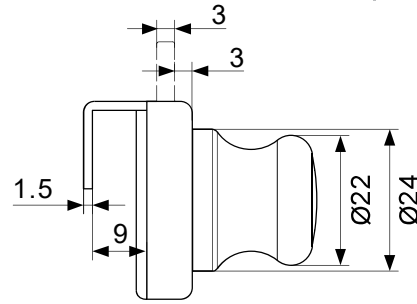

Glass Door, Housing Cylinder
Function as handle