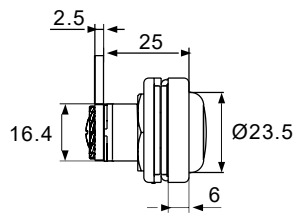

Double Glass (Drift) Swing Door