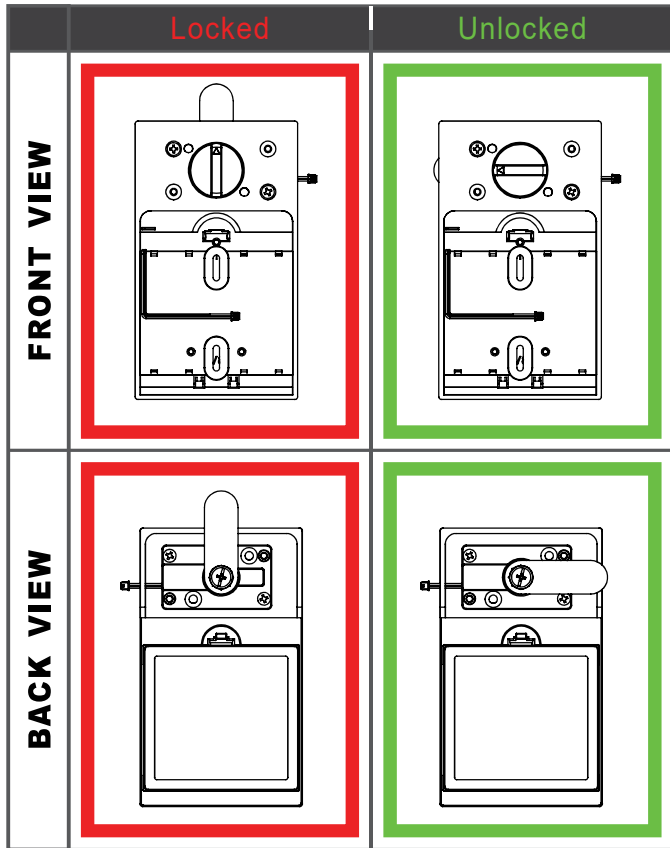

A

1. Rosette

2. RFID Card