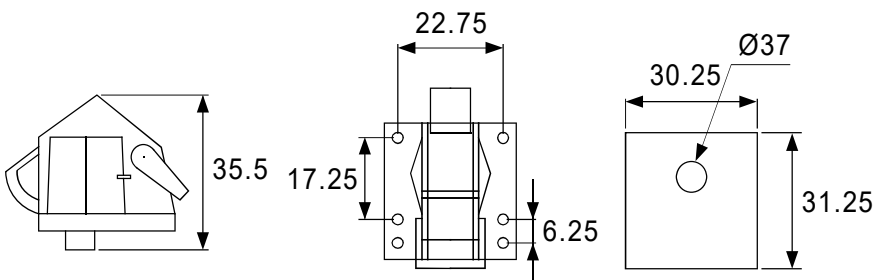

r 1 j

A

Item	Picture	Qty
Catch		1pc
Key		2pcs
Striking Bar		1pc

Ag

Striking Bar

Catch

Magnet Key