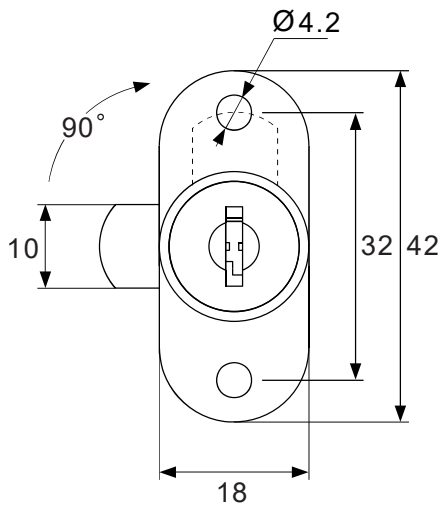

r 1

j

Item	Picture	Qty
Lock		1pc
Keys		2pcs
Rosette		1pc

A

h

h

h

A

1-14