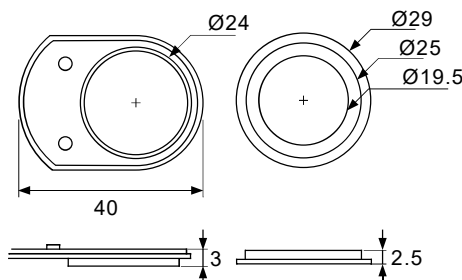

Plastic Washer