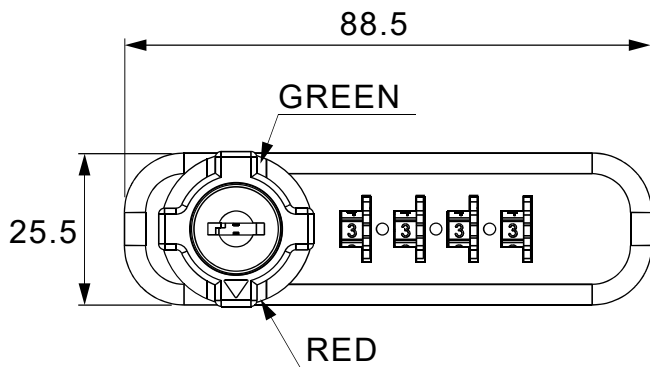

» j i A j

A A A

Item	Picture	Qty
Lock		1pc

- ABS
- Black
- Available Length L 20, 25mm
- Function : Left / Right

A