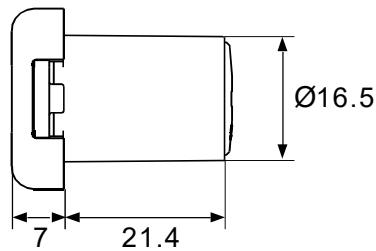

r 1 j

Item	Picture	Qty
Lock		1pc
Keys		2pcs
Rosette		1pc
Adapter		2pcs
Guide		2pcs
Bar		2pcs

A

1-25