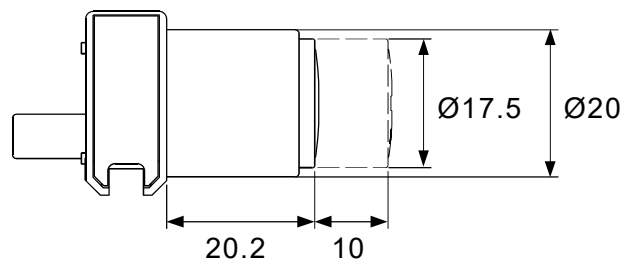

A

j

Item	Picture	Qty
Lock		1pc
Keys		2pcs
Screw M3x6		1pc

2-04