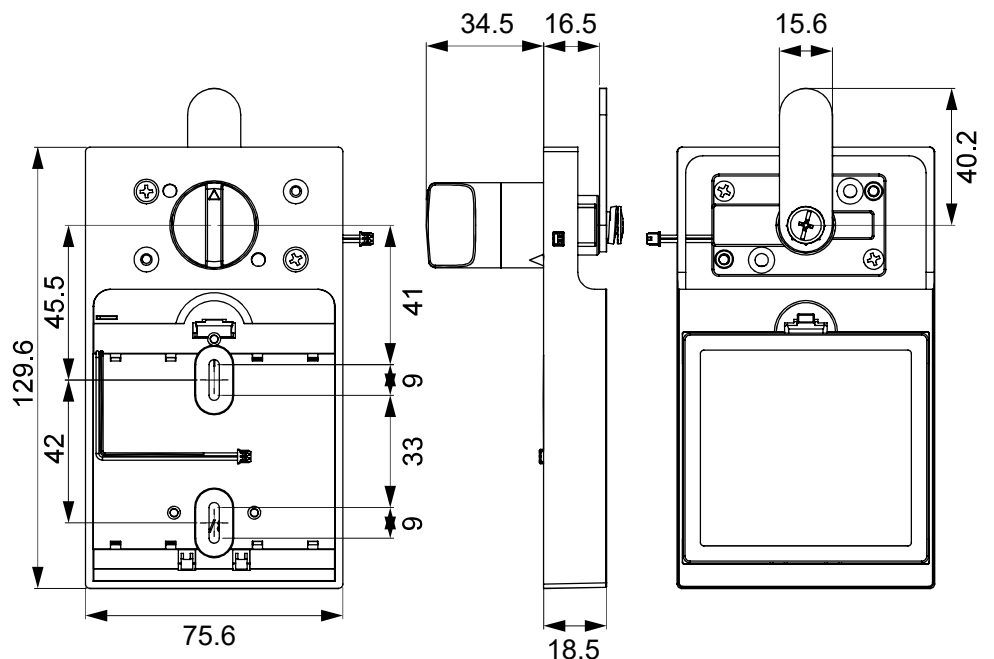

» 1 1j j j

W

Item	Picture	Qty
Controller		1pc
Lockset		1pc

- Zinc Alloy & Plastic
- Nickel , White ,Black, Gold,Silver
- Power Supply 4 x AA Battery

A

7-01

Controller

Lockset