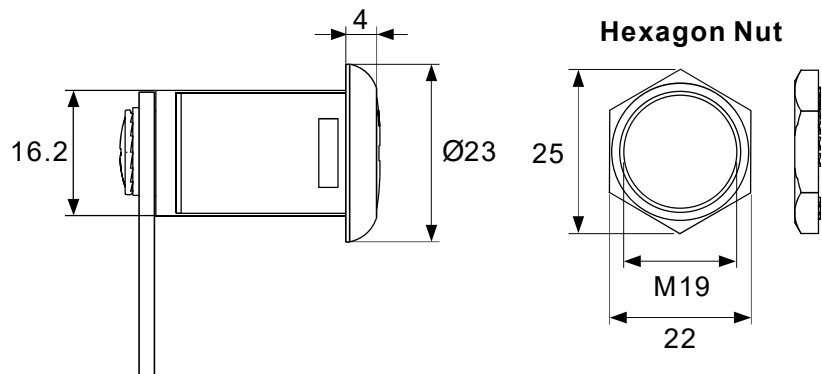

Hexagon Nut