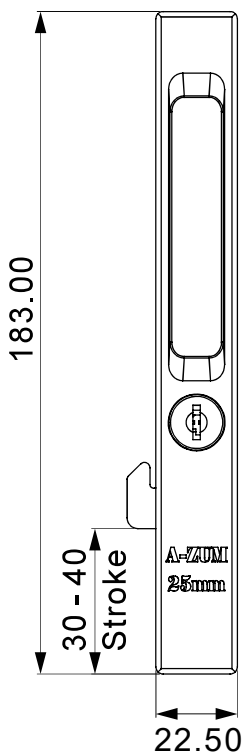

r r j

A

Item	Picture	Qty
Lock		1pc
Keys		2pcs

A

h

h

ke

A

Aluminium Sliding Door, etc

6-01