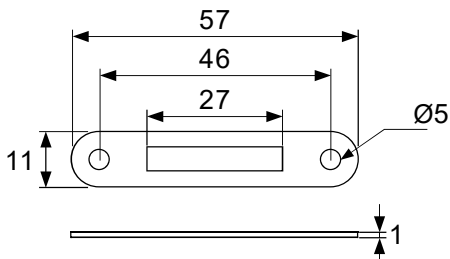

Striking Plate