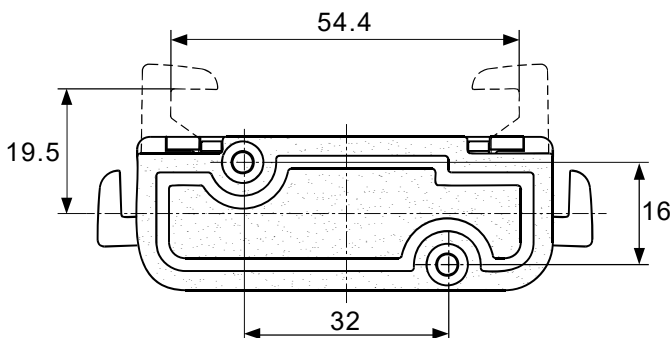

r 1 j

Item	Picture	Qty
Lock		1pc
Keys		2pcs
Rosette		1pc
Part for Single		1pc

A g Ag

h

h

h

A

1-24

Metal Plate for Single Door