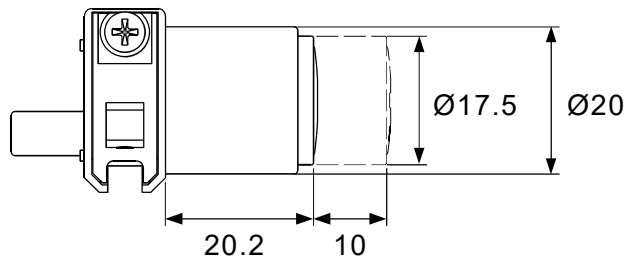

A

j

Item	Picture	Qty
Lock		1pc
Keys		2pcs
Screw M3x6		1pc

2-03