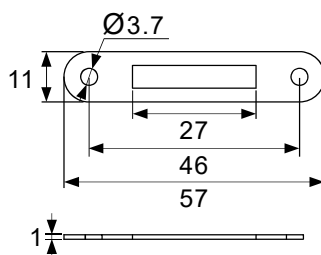

Striking Plate