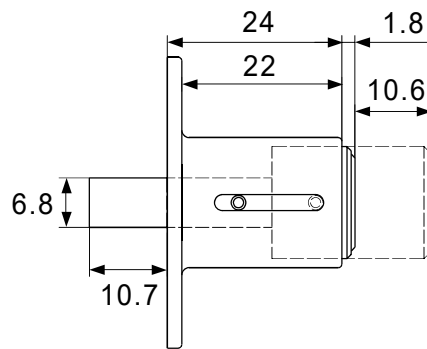

r1

j

Item	Picture	Qty
Lock		1pc
Keys		2pcs
Rosette		1pc

A

h

h

A

1-12