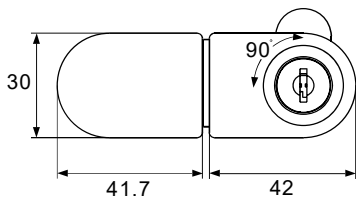

A

j

A

Item	Picture	Qty
Lock		1pc
Keys		2pcs
Hexagon Nut		1pc
Striking Plate		1pc
Plastic Washer		1pc
Counter Piece		1pc

A..

Double Glass (Drift) Swing Door

Double Washer