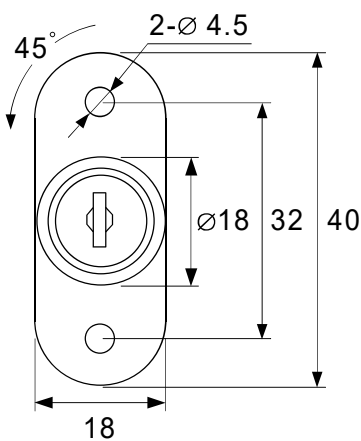

r1

j

Item	Picture	Qty
Lock		1pc
Keys		2pcs
Rosette		1pc

A

h

h

A

1-12