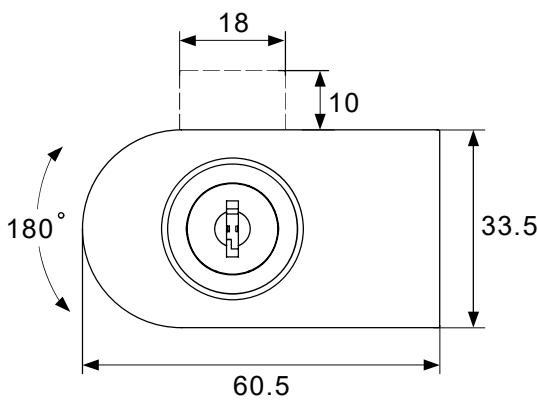

2-08

Glass Swing Door, Double Door(Drill)