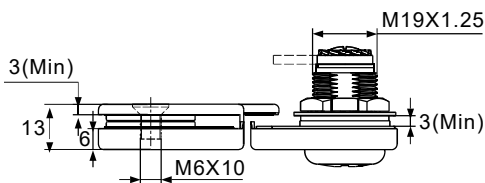

A

j

A

Item	Picture	Qty
Lock		1pc
Keys		2pcs
Hexagon Nut		1pc
Striking Plate		1pc
Plastic Washer		1pc
Counter Piece		1pc

A..

Double Glass (Drift) Swing Door

Double Washer