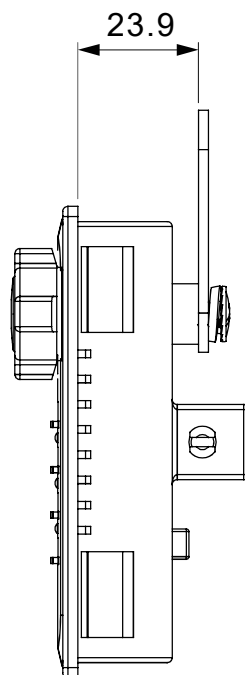

» j i A j

A A A

A

Item	Picture	Qty
Lock		1pc

ABS
Black

A

*Varying according to the panel thickness

5-05