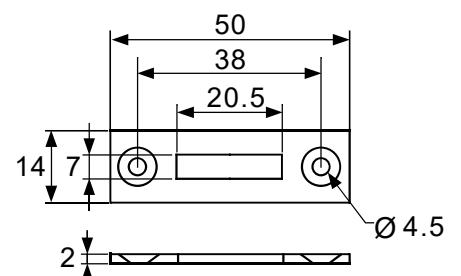

Striking Plate