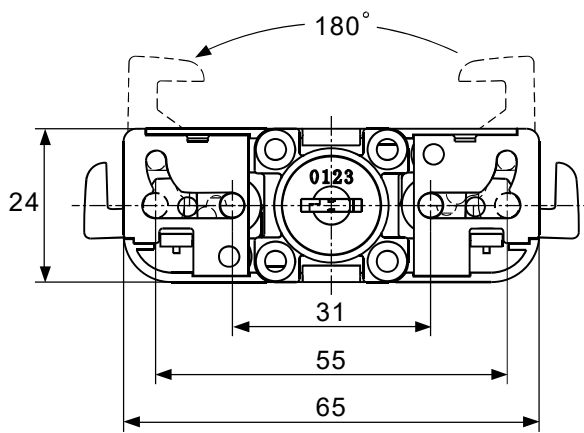

Roller Shutter Cabinet