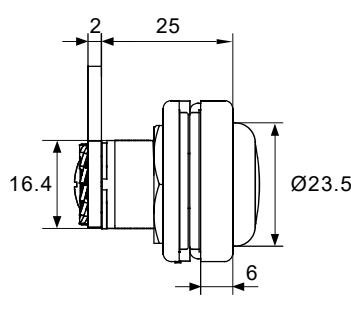

A

j

A

Item	Picture	Qty
Lock		1pc
Keys		2pcs
Hexagon Nut		1pc
Striking Plate		1pc
Plastic Washer		1pc

A

h

h

h

A

2-02