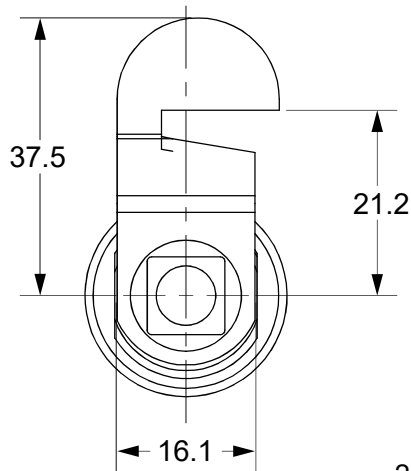

1 A j

A

Item	Picture	Qty
Lock		1pc
Keys		2pcs
Clip		1pc

A

h

A

Clip