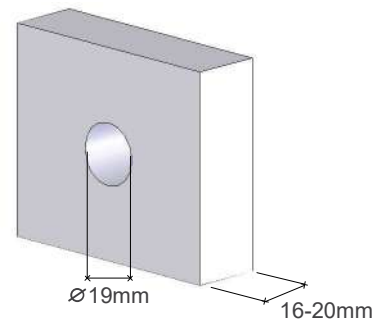

h

h

h

**A**

Double Drawer Cabinet (Left)

1-08

**Rosette**

**Striking Plate**

**L Bracket**

Dimension is in mm

r 1 j

**A**

Item	Picture	Qty
Lock		1pc
Keys		2pcs
Rosette		1pc
Striking Plate		1pc
L Bracket		1pc

A

h

h