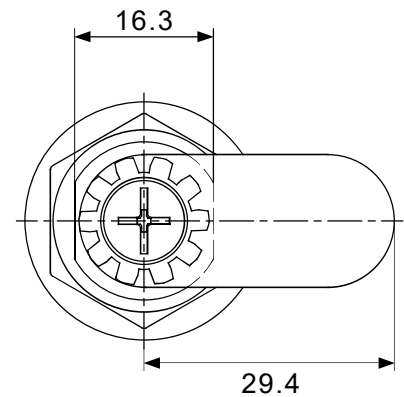

Nut

1 A j

**A**

Item	Picture	Qty
Lock		1pc
Hexagon Nut		1pc

A

A

Locker, Cupboard, etc

3-28