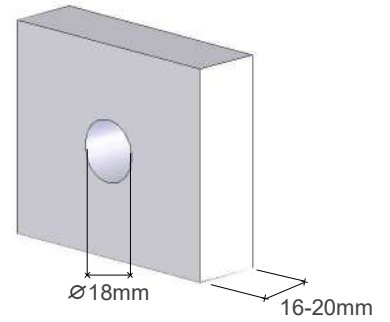

r 1 j

A

Item	Picture	Qty
Lock		1pc
Keys		2pcs
Rosette		1pc

A