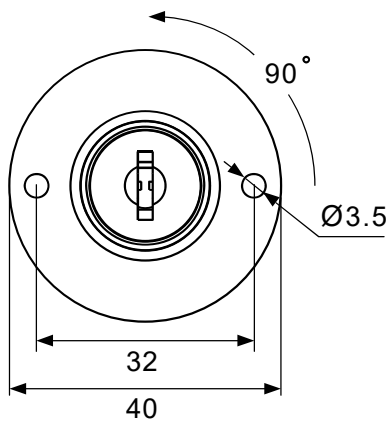

r 1 j

Item	Picture	Qty
Lock		1pc
Keys		2pcs
Rosette		1pc

A
h h h

A

Rosette