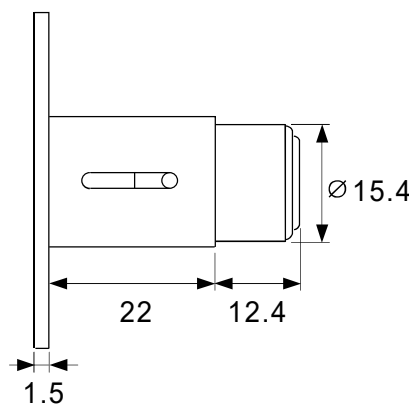

r1

j

Item	Picture	Qty
Lock		1pc
Keys		2pcs
Rosette		1pc

A

h

h

A

1-12