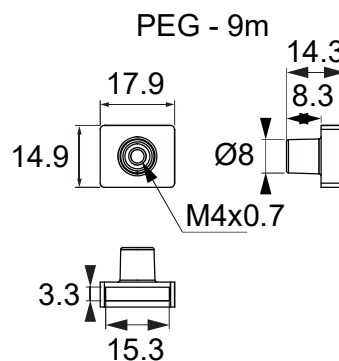

WOOE 1 j

ALUMINIUM A A gA

Set includes

Item	Picture	Qty
S-bar		1set
Plastic Guide		3pcs
Bar Guide		2pcs
S-nut - 112		3pcs
Screw		3pcs

A

S Bar

Plastic Guide

Bar Guide - 112

S Nut - 112

Screw