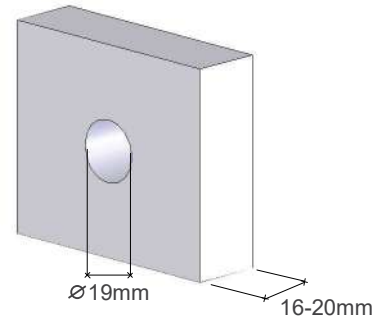

r 1 j

A

Item	Picture	Qty
Lock		1pc
Keys		2pcs
Rosette		1pc
Striking Plate		1pc
L Bracket		1pc

A

h

h

h

A

Double Drawer Cabinet (Right)