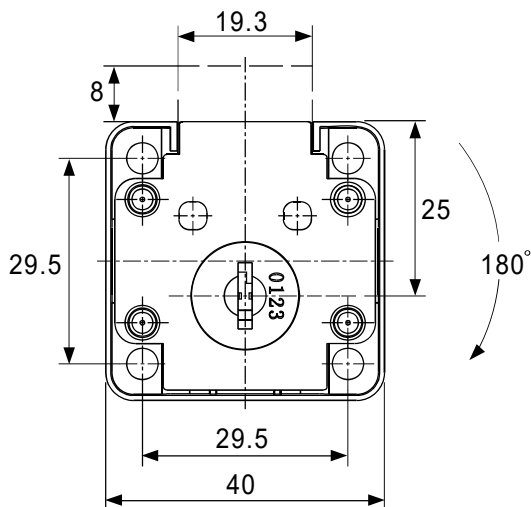

r 1 j

A

Item	Picture	Qty
Lock		1pc
Keys		2pcs
Rosette		1pc

A

h

h

h

A