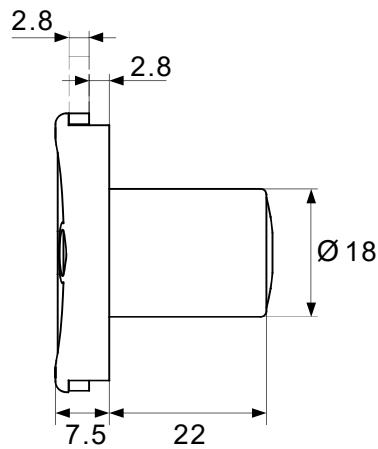

r 1

j

A

Item	Picture	Qty
Lock		1pc
Keys		2pcs
Rosette		1pc

A

Rosette