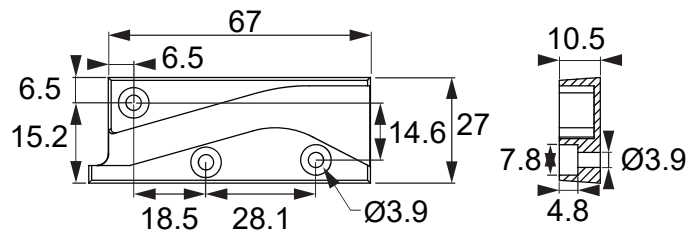

Plastic Guide