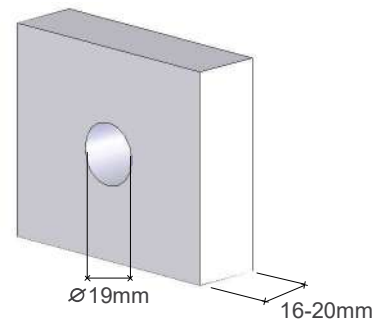

r 1

j

A

Item	Picture	Qty
Lock		1pc
Keys		2pcs
Rosette		1pc
Striking Plate		1pc

A

h

h

h

A

1-10