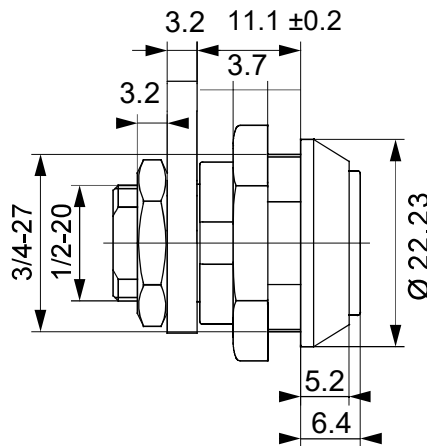

1 A j

A

Item	Picture	Qty
Lock		1pc
Keys		2pcs

A

h

3-41

A