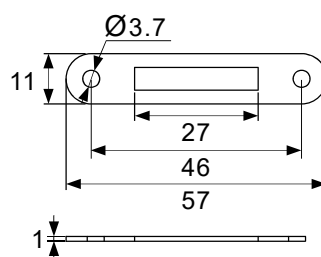

**L Bracket**

Dimension is in mm

r 1 j

**A**

Item	Picture	Qty
Lock		1pc
Keys		2pcs
Rosette		1pc
Striking Plate		1pc
L Bracket		1pc

A

h

h