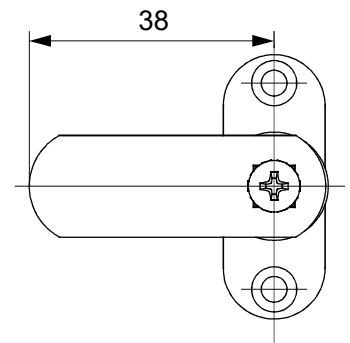

r 1

j

A

Item	Picture	Qty
Lock		1pc
Keys		2pcs
Rosette		1pc

A

h

A

1-20

Rosette