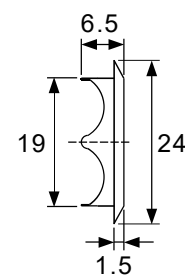

r 1 j

A

Item	Picture	Qty
Lock		1pc
Keys		2pcs
Rosette		1pc
Striking Plate		1pc
L Bracket		1pc

A

h

h

h

A

1-08

Rosette

Dimension is in mm