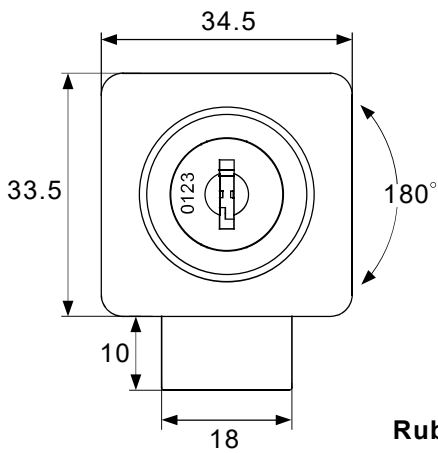

h

h

h

A

Single Screw On Any Four Side Single Swing Door, Non-aperture Swing Door, Housing Cylinder Function as Handle.

2-05

**Rubber**

**Striking Plate**