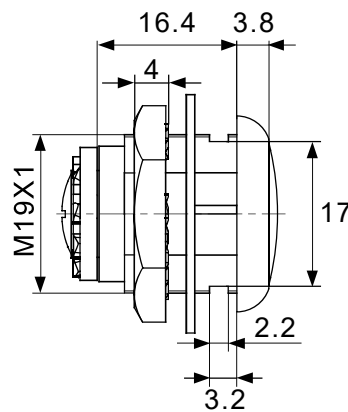

Nut

1 A j

**A**

Item	Picture	Qty
Lock		1pc
Hexagon Nut		1pc

A

A

Locker, Cupboard, etc

3-28