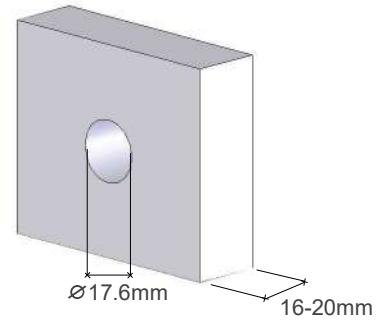

r1 j

Item	Picture	Qty
Lock		1pc
Keys		2pcs
Rosette		1pc

A
h h

A