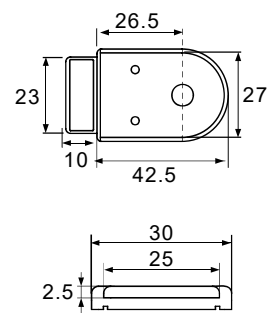

Counter Piece