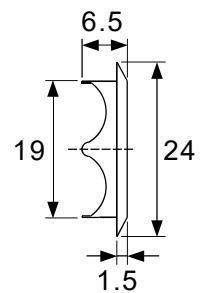

r1

j

Item	Picture	Qty
Lock		1pc
Keys		2pcs
Rosette		1pc

A

h

h

A

1-12

Rosette