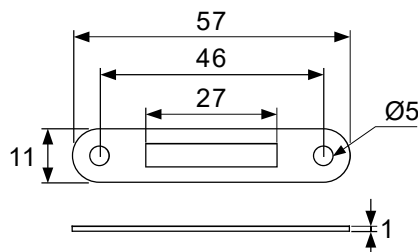

Striking Plate