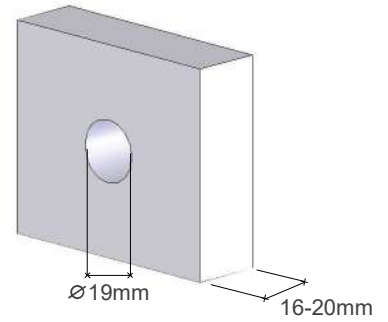

Item	Picture	Qty
Lock		1pc
Keys		2pcs
Rosette		1pc

A  
h h h

A

Sliding Cabinet

1-13

Rosette

Extension Pin

r 1