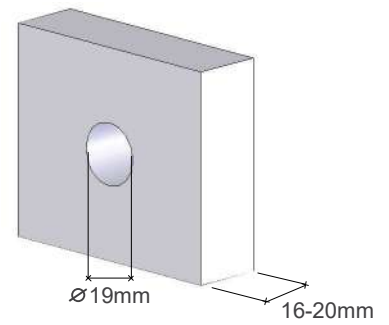

r 1

j

Item	Picture	Qty
Lock		1pc
Keys		2pcs
Rosette		1pc

A

1.02