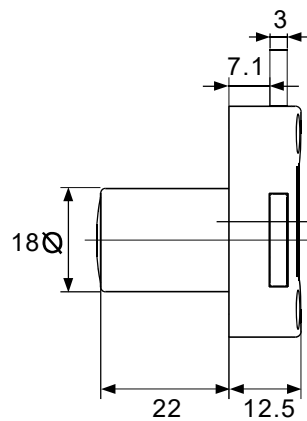

Double Drawer Cabinet (Right)