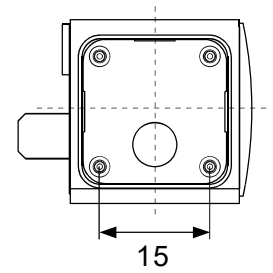

A

j

Item	Picture	Qty
Lock		1pc
Keys		2pcs
Screw M3x6		1pc

2-04