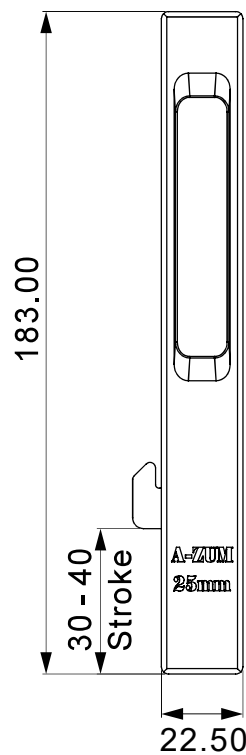

r

r

j

A

Item	Picture	Qty
Lock		1pc

A

A

Aluminium Sliding Door, etc

6-02