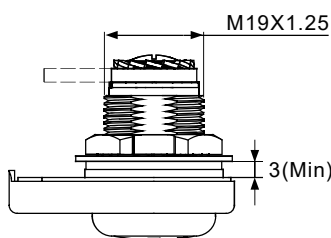

A

j

A

Item	Picture	Qty
Lock		1pc
Keys		2pcs
Hexagon Nut		1pc
Striking Plate		1pc
Plastic Washer		1pc

A

h

h

h

A

2-02