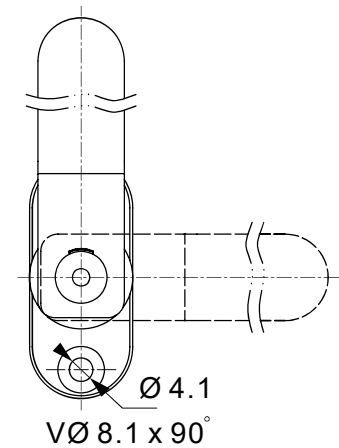

r 1

j

A

Item	Picture	Qty
Lock		1pc
Keys		2pcs
Bracket		1pc

A

h

h

A

Drawer Cabinet