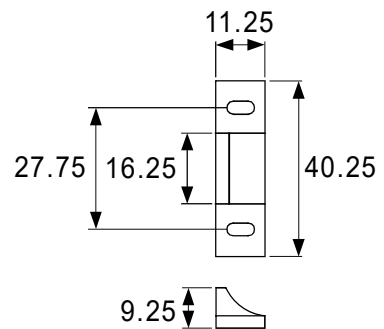

Striking Bar