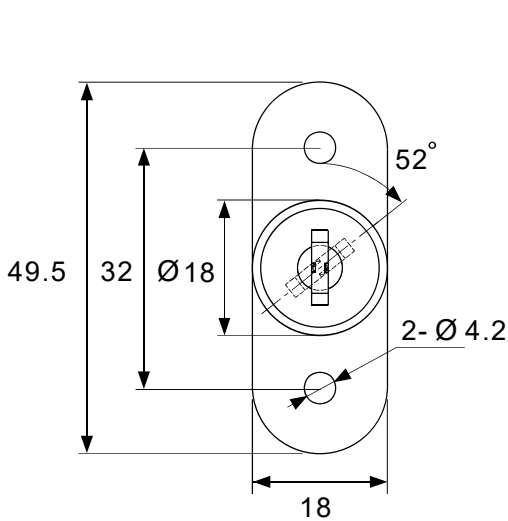

Item	Picture	Qty
Lock		1pc
Keys		2pcs
Rosette		1pc

A  
h h h

A

Sliding Cabinet

1-13

Rosette

Extension Pin

r 1