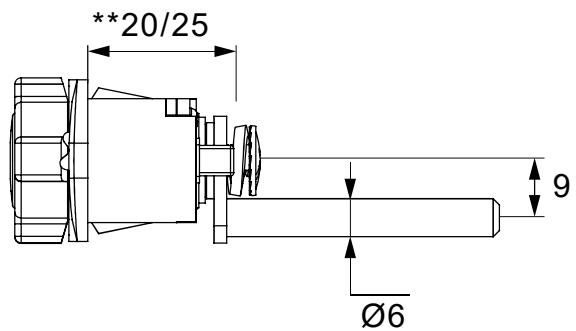

- ABS  
- Black  
- Available Length L 20, 25mm  
- Function : Left / Right

A

Locker, Cupboard & etc

	Locked	Unlocked
LEFT		
RIGHT		

A

1. Black Plate & Screw  
(for thickness 16mm)

2. Decode Key

3. Spacer 10mm  
(for thickness 6mm)