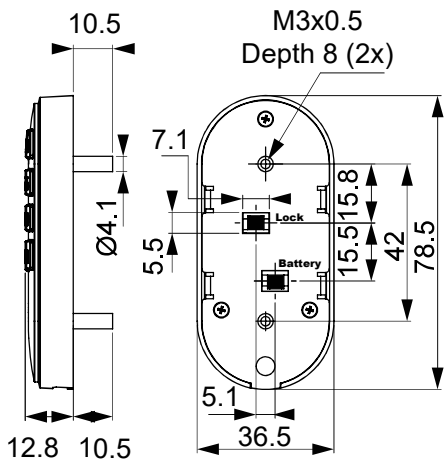

Controller