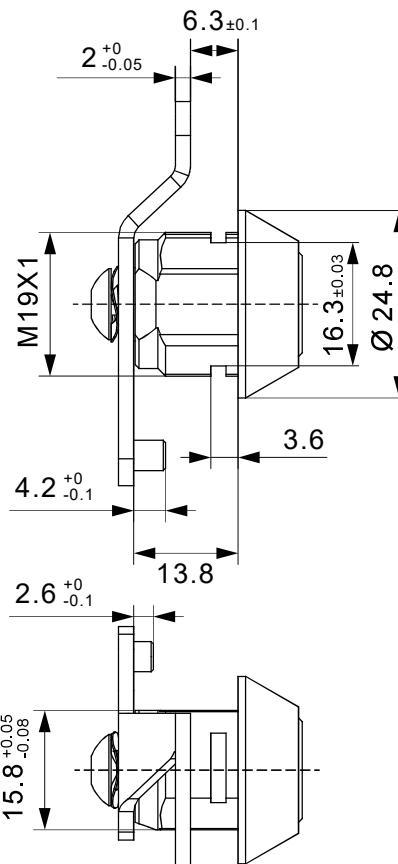

A A

Item	Picture	Qty
Lock		1pc
Keys		2pcs
Hexagon Nut / C-Clip		1pc

h g A h

A

Locker, Cupboard, etc

3-08

C-clip

Hexagon Nut