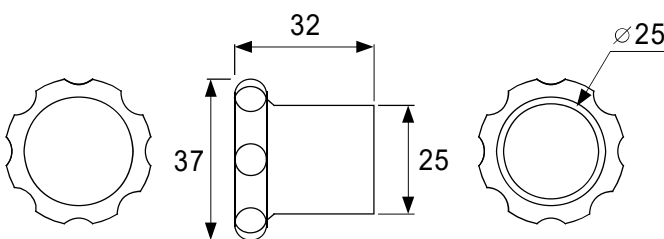

r 1 j

A

Item	Picture	Qty
Catch		1pc
Key		2pcs
Striking Bar		1pc

Ag

Striking Bar

Catch

Magnet Key