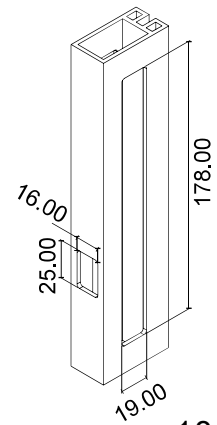

r

r

j

A

Item	Picture	Qty
Lock		1pc

A

A

Aluminium Sliding Door, etc

6-02