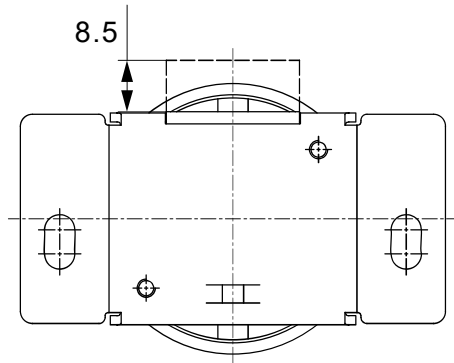

»» **A 1 j**

A

Item	Picture	Qty
Lock		1pc
Keys		2pcs

A

4-07