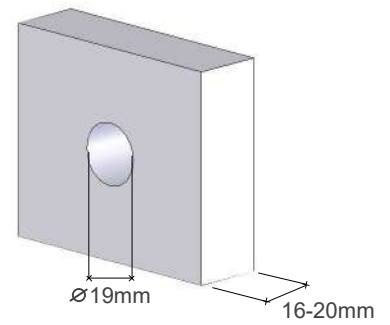

r1

j

Item	Picture	Qty
Lock		1pc
Keys		2pcs
Rosette		1pc

A

h

h

A

1-12