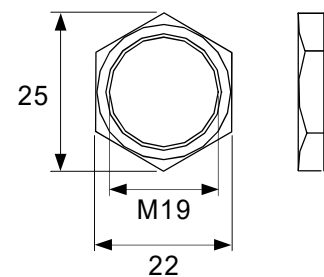

Glass Swing Door, Double(Drill)

2-06

**Striking Plate**

**Hexagon Nut**

**A**

**j**

**A**

Item	Picture	Qty
Lock		1pc
Keys		2pcs
Rubber		1pc
Striking Plate		1pc
Screw M4x6		2pcs