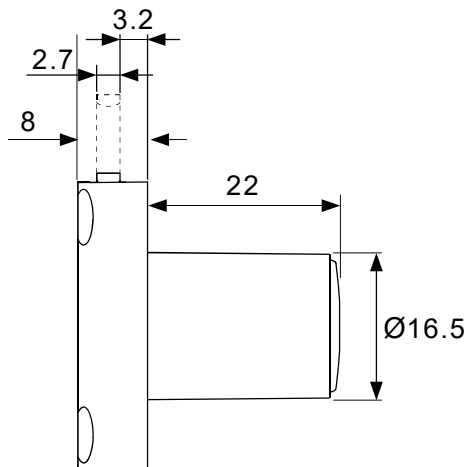

r 1 j

A

Item	Picture	Qty
Lock		1pc
Keys		2pcs
Rosette		1pc

A