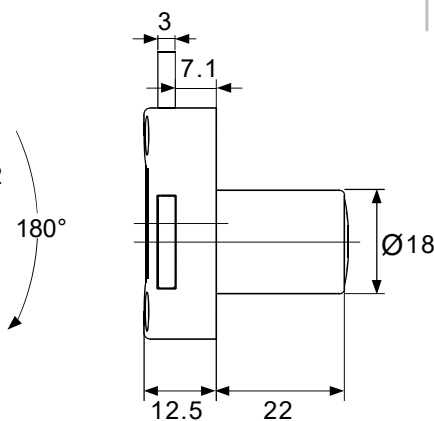

Double Drawer Cabinet (Left)