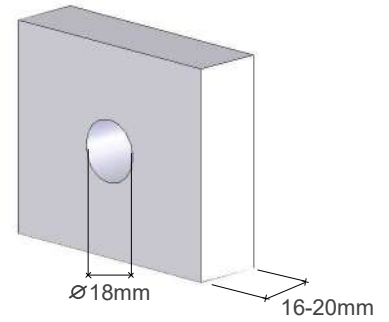

r 1

j

A

Item	Picture	Qty
Lock		1pc
Keys		2pcs
Striking Plate		1pc

A

h

h

A

1-18