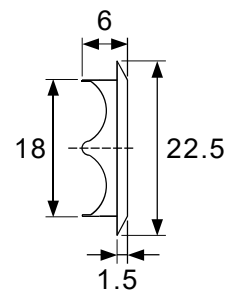

r 1

j

A

Item	Picture	Qty
Lock		1pc
Keys		2pcs
Rosette		1pc

A

h

h

h

A

1-06

Rosette