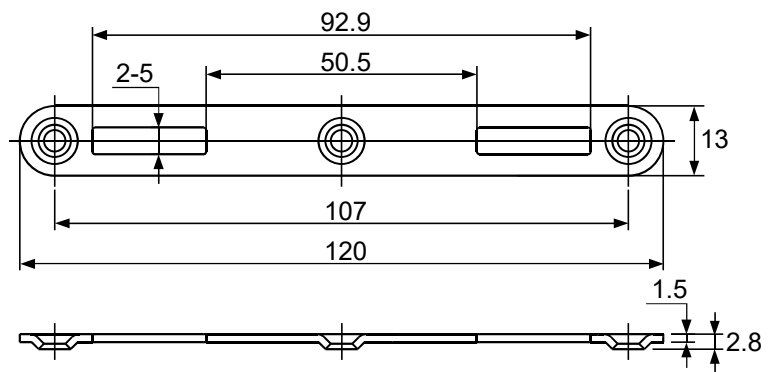

Metal Plate for Single Door