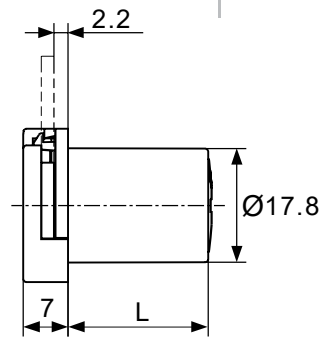

Roller Shutter Cabinet