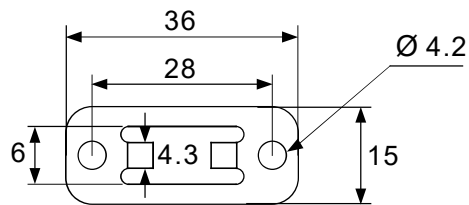

r 1 j

A g A

Item	Picture	Qty
Peg + Screw		3pcs
Bar Guide		2pcs
S-bar		1pc

A A

Bar Guide