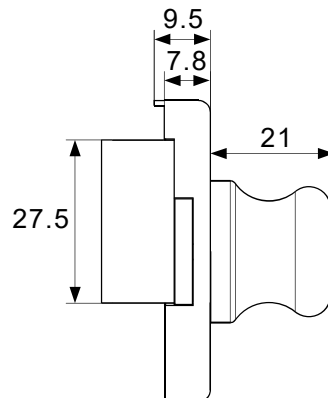

A

j

A

Item	Picture	Qty
Lock		1pc
Keys		2pcs
Rubber		1pc
Striking Plate		1pc
Screw M4x6		2pcs

Striking Plate