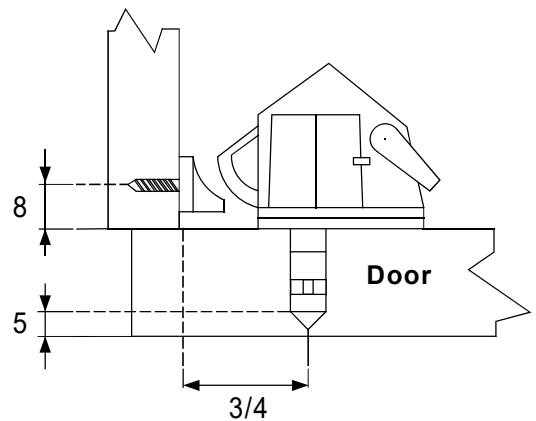

r 1 j

A

Item	Picture	Qty
Catch		1pc
Key		2pcs
Striking Bar		1pc

Ag

Striking Bar

Catch

Magnet Key