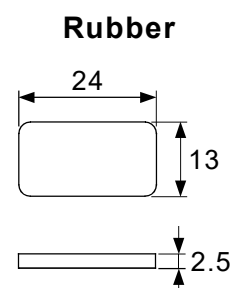

2-08

Glass Swing Door, Double Door(Drill)