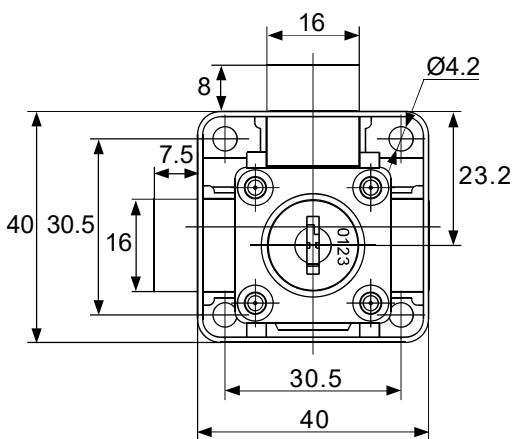

r 1 j

A

Item	Picture	Qty
Lock		1pc
Keys		2pcs
Rosette		1pc
Striking Plate		1pc
L Bracket		1pc

A

h

h

h

A

Double Drawer Cabinet (Left)

1-08

Dimension is in mm