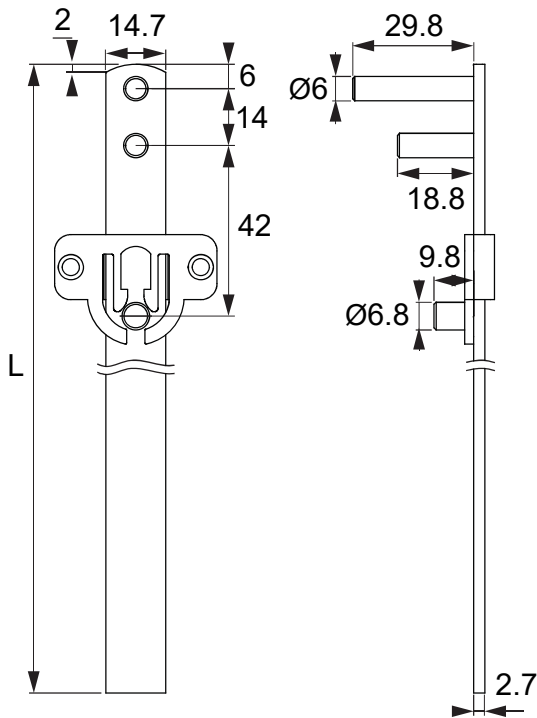

**L Bracket**

Dimension is in mm

r 1 j

**A**

Item	Picture	Qty
Lock		1pc
Keys		2pcs
Rosette		1pc
Striking Plate		1pc
L Bracket		1pc

A

h

h

ALUMINIUM A A gA

Set includes

Item	Picture	Qty
S-bar		1set
Plastic Guide		3pcs
Bar Guide		2pcs
S-nut - 112		3pcs
Screw		3pcs

A

S Bar

Plastic Guide

Bar Guide - 112

S Nut - 112