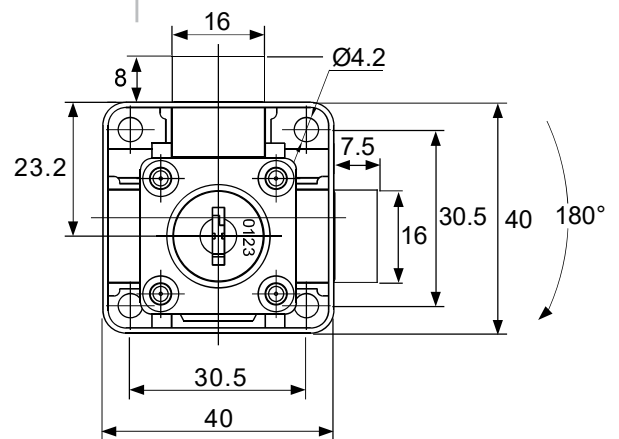

Double Drawer Cabinet (Right)