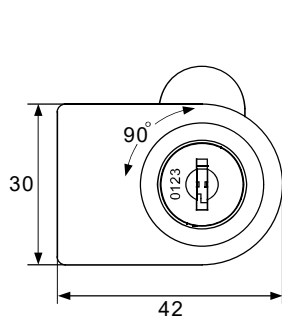

A

j

A

Item	Picture	Qty
Lock		1pc
Keys		2pcs
Hexagon Nut		1pc
Striking Plate		1pc
Plastic Washer		1pc

A

h

h

h

A

2-02