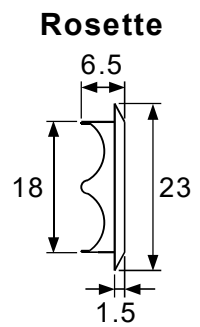

r 1 j

Item	Picture	Qty
Lock		1pc
Keys		2pcs
Rosette		1pc
Adapter		2pcs
Guide		2pcs
Bar		2pcs

A

1-25