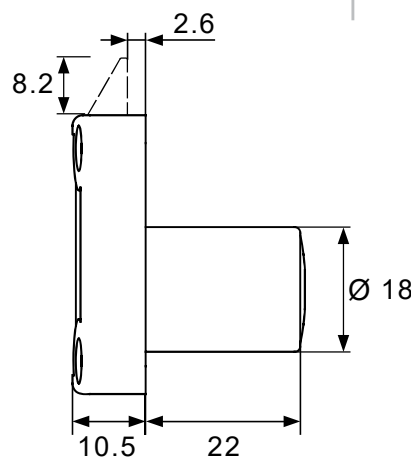

r 1

j

A

Item	Picture	Qty
Lock		1pc
Keys		2pcs
Rosette		1pc
Striking Plate		1pc

A

h

h

h

A

1-10