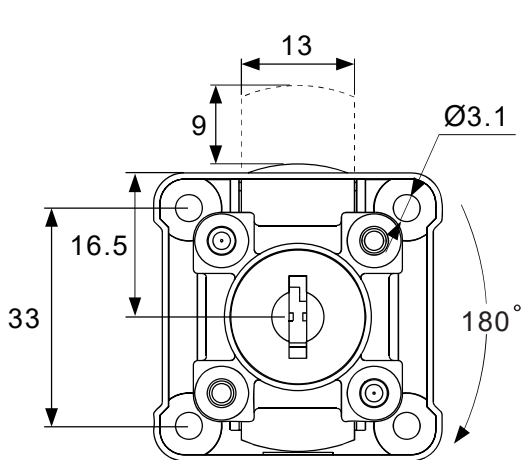

r 1

j

A

Item	Picture	Qty
Lock		1pc
Keys		2pcs
Rosette		1pc

A

h

h

h

A

1-06

Rosette