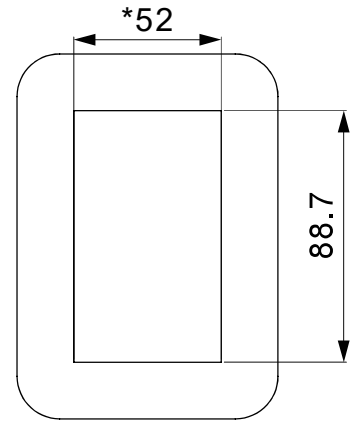

*Varying according to the panel thickness

5-05