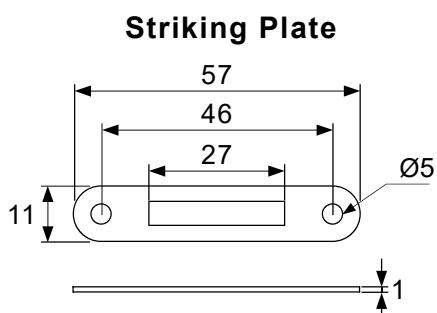

2-08

Glass Swing Door, Double Door(Drill)