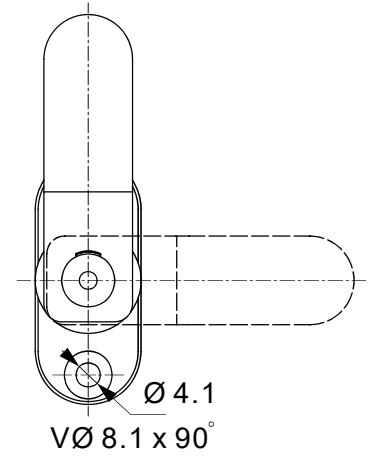

r 1

j

A

Item	Picture	Qty
Lock		1pc
Keys		2pcs
Striking Plate		1pc

A

h

h

A

Drawer Cabinet

1-18