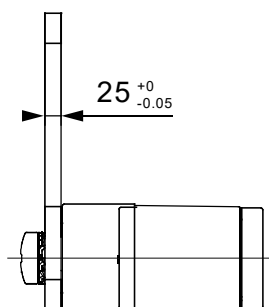

r 1

j

A

Item	Picture	Qty
Lock		1pc
Keys		2pcs
Rosette		1pc

A

h

A

1-20

Rosette