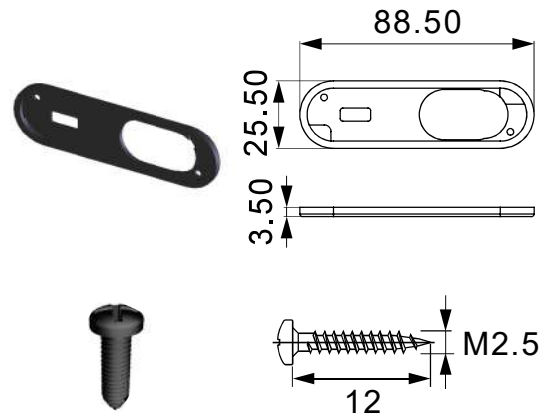

» j i A j

A A A

	Locked	Unlocked
LEFT		
RIGHT		
TOP		
BOTTOM		

A

1. Black Plate & Screw
(for thickness 16mm)