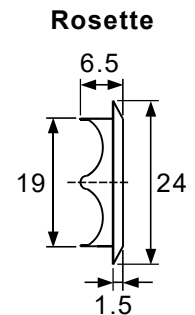

r 1 j

Item	Picture	Qty
Lock		1pc
Keys		2pcs
Rosette		1pc
Part for Single		1pc

A g Ag

h

h

h

A

Roller Shutter Cabinet

1-24