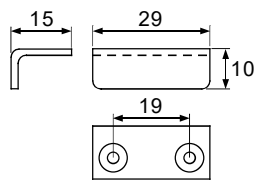

Striking Plate