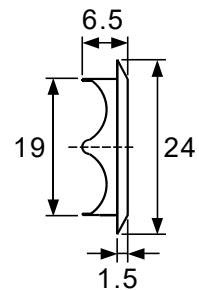

r 1 j

Item	Picture	Qty
Lock		1pc
Keys		2pcs
Rosette		1pc
Striking Plate		1pc

A

h

h

h

A

Rosette

Striking Plate