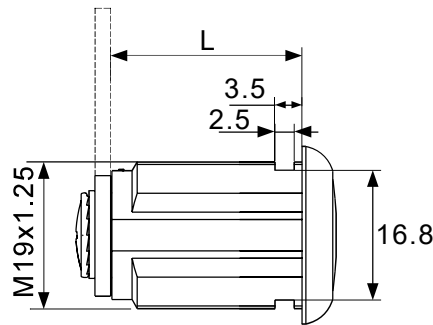

r 1

j

A

Item	Picture	Qty
Lock		1pc
Keys		2pcs
Washer		1pc
Hexagon Nut		1pc

A

1-16

Washer

Hexagon Nut