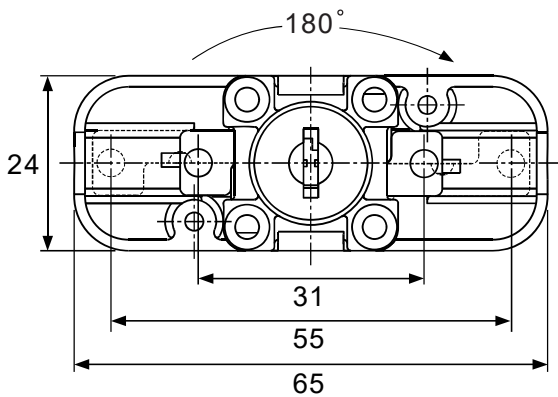

r 1 j

Item	Picture	Qty
Lock		1pc
Keys		2pcs
Rosette		1pc
Adapter		2pcs
Guide		2pcs
Bar		2pcs

A

1-25