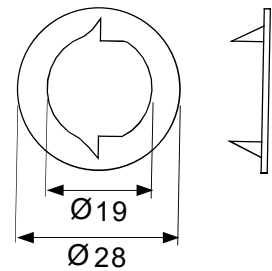

r 1

j

A

Item	Picture	Qty
Lock		1pc
Keys		2pcs
Washer		1pc
Hexagon Nut		1pc

A

1-16

Washer

Hexagon Nut