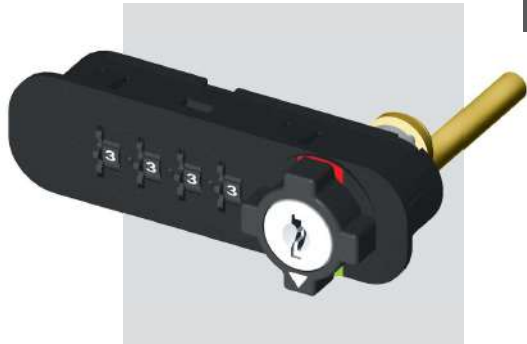

	Locked	Unlocked
LEFT		
RIGHT		
TOP		
BOTTOM		

A

1. Black Plate & Screw  
(for thickness 16mm)

2. Decode Key

3. Spacer 10mm  
(for thickness 6mm)

» j i A j

A A A

Item	Picture	Qty
Lock		1pc