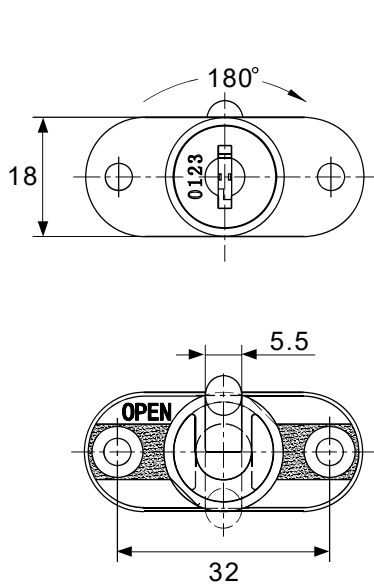

r 1

j

Item	Picture	Qty
Lock		1pc
Keys		2pcs
Rosette		1pc

A

1.02