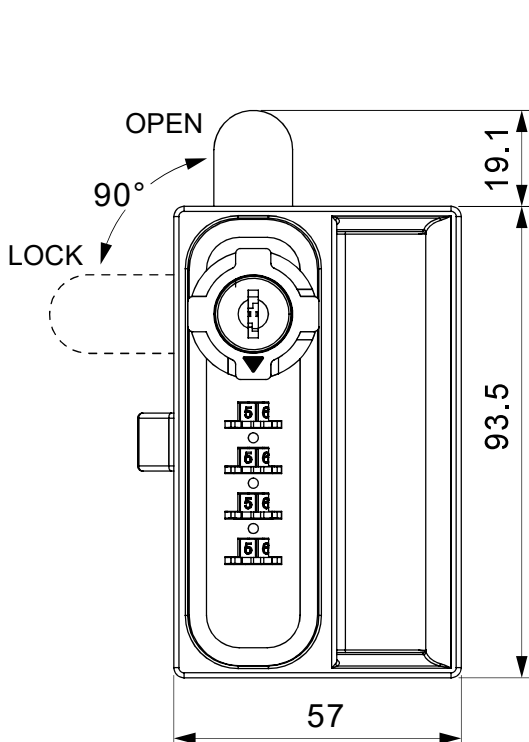

» j i A j

A A A

A

Item	Picture	Qty
Lock		1pc

ABS
Black

A

*Varying according to the panel thickness

5-05