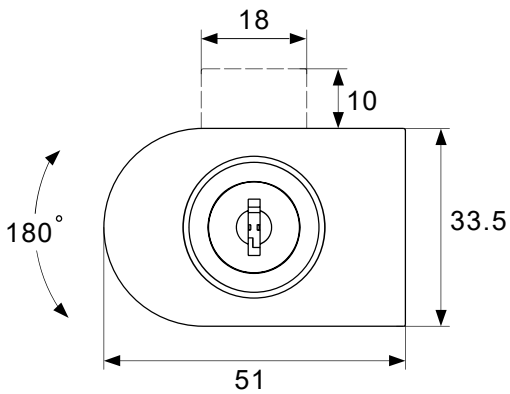

Glass Door, Housing Cylinder
Function as handle