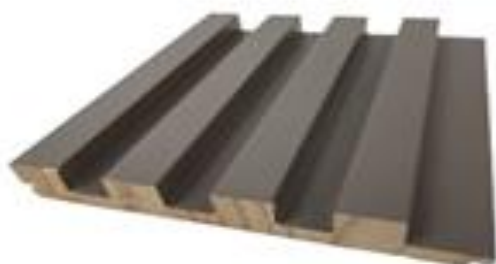

WALLMARK

FLUTED PANEL

Natural Solid Pine Wood

SOLID WOOD PANEL

Odorless | Non-painting | Easy installation |
Customized color | Mildew-proof | Moisture-proof | Solid wood
Eco & Health | Easy to clean

Each panel is handmade, which not only reflects the sense of decorable beauty, but also creates a more beautiful and more comfortable environment. The products use environmentally friendly materials and are certified by authoritative organizations.

PRODUCT DESCRIPTION

Two types of products

Bright colors:
clear and real texture

Dense base material:
High & uniform hardness

Anti-Water & Anti-Mold:
Anti-Water & Anti-Mold Treatment for
surface and backside.

▶ SEAMLESS AND DENSE STITCHING PROCESS ◀

▶ CORNER DISPLAY ◀

9 ADVANTAGES

9 advantages of the product

Odorless

Non-painting

Easy installation

Customized color

Mildew-proof

Moisture-proof

Solid wood

Eco& Health

Easy to clean

END CAP

FLUTED PANEL

CORNER CAP