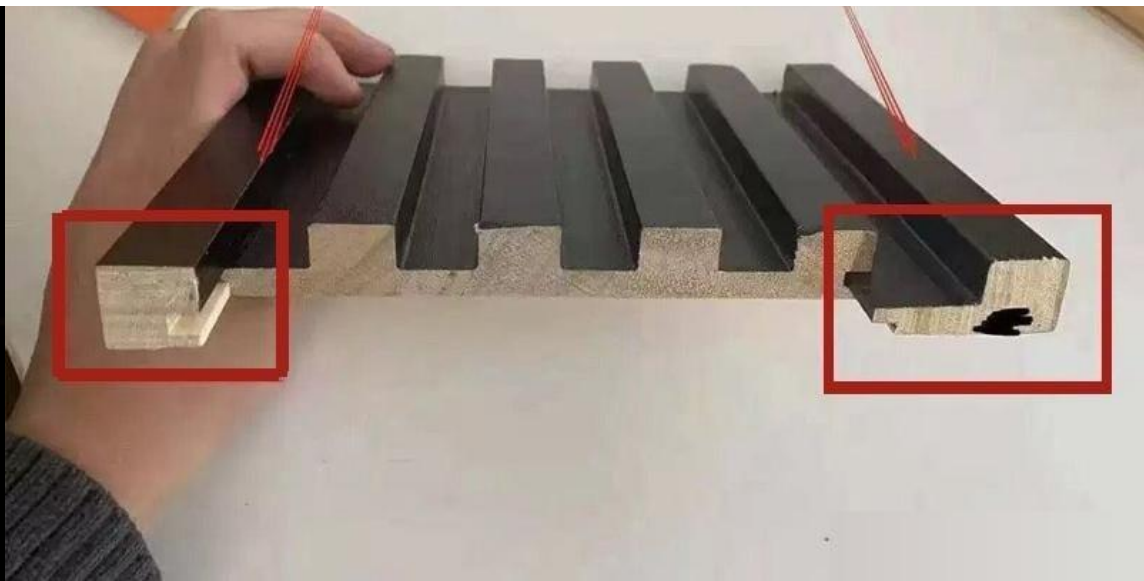

WALLMARK

FLUTED PANEL

Natural Solid Pine Wood

SOLID WOOD PANEL

Odorless | Non-painting | Easy installation |
Customized color | Mildew-proof | Moisture-proof | Solid wood
Eco & Health | Easy to clean

Each panel is handmade, which not only reflects the sense of decorable beauty, but also creates a more beautiful and more comfortable environment. The products use environmentally friendly materials and are certified by authoritative organizations.

PRODUCT DESCRIPTION

Two types of products

Bright colors:
clear and real texture

Dense base material:
High & uniform hardness

Anti-Water & Anti-Mold:
Anti-Water & Anti-Mold Treatment for
surface and backside.

▶ SEAMLESS AND DENSE STITCHING PROCESS ◀

▶ CORNER DISPLAY ◀

9 ADVANTAGES

9 advantages of the product

Odorless

Non-painting

Easy installation

Customized color

Mildew-proof

Moisture-proof

Solid wood

Eco& Health

Easy to clean

END CAP

FLUTED PANEL

CORNER CAP