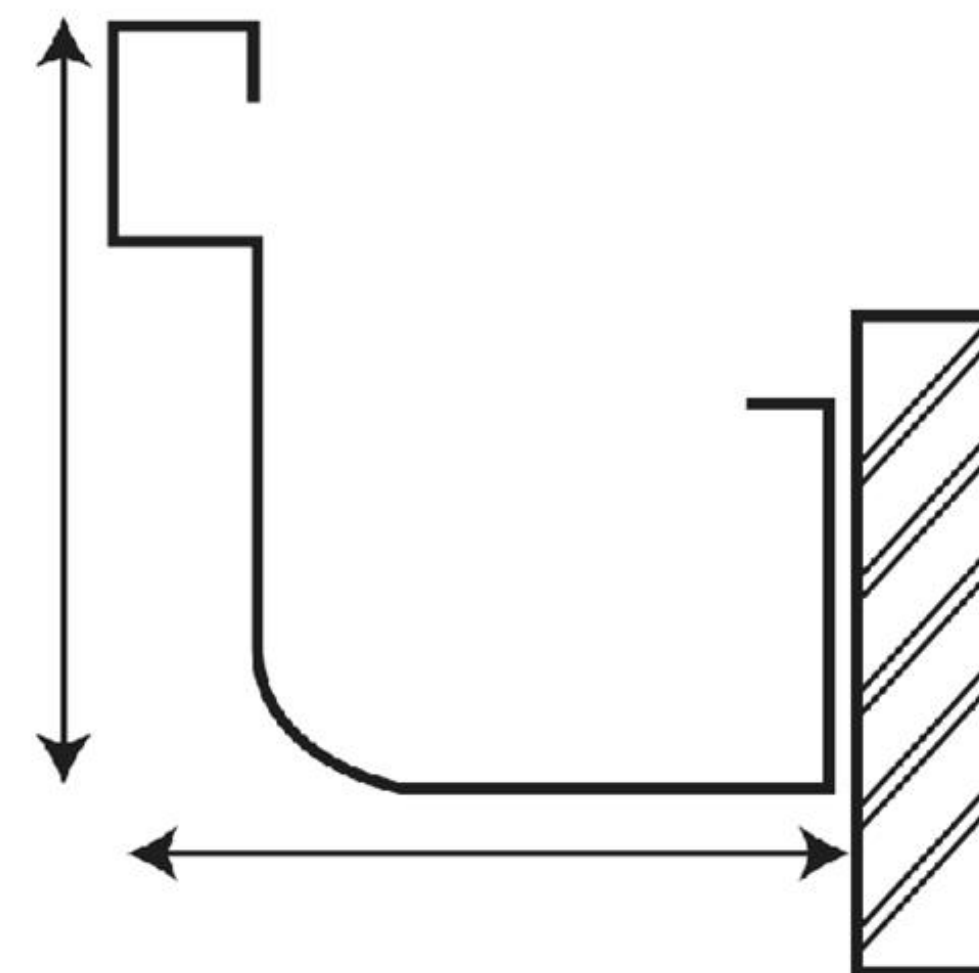

RAINWATER METAL GUTTER