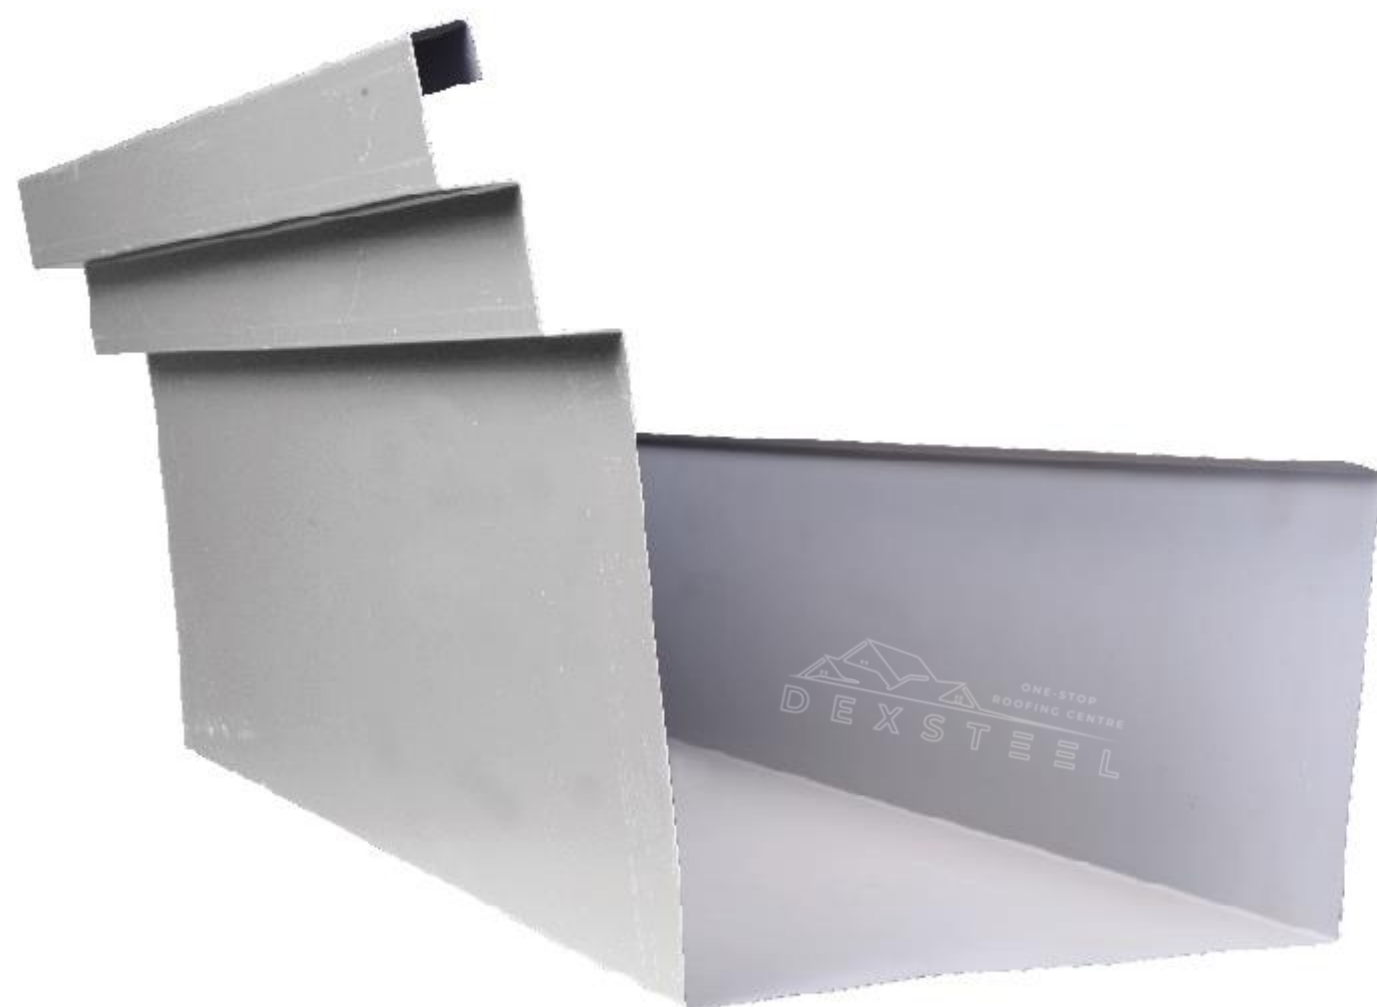

RAINWATER METAL GUTTER