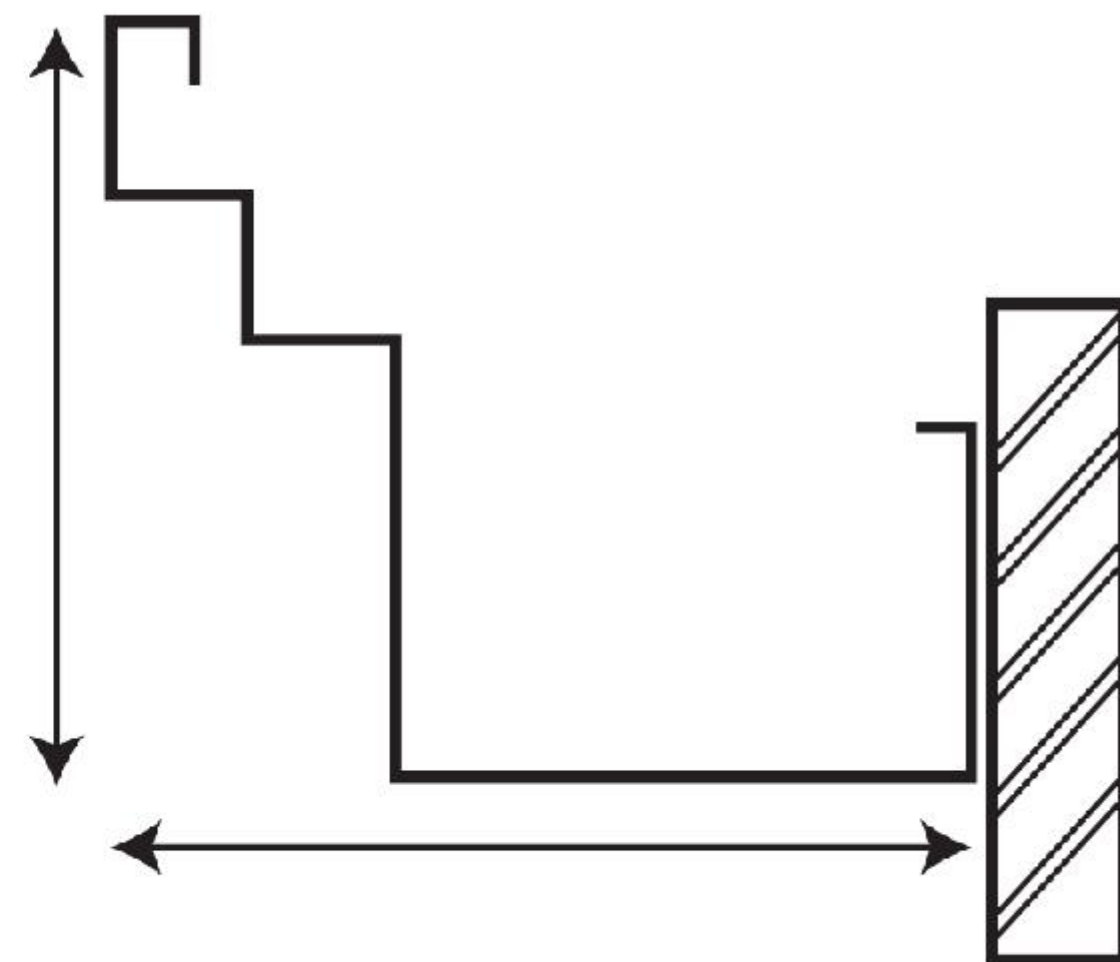

RAINWATER METAL GUTTER