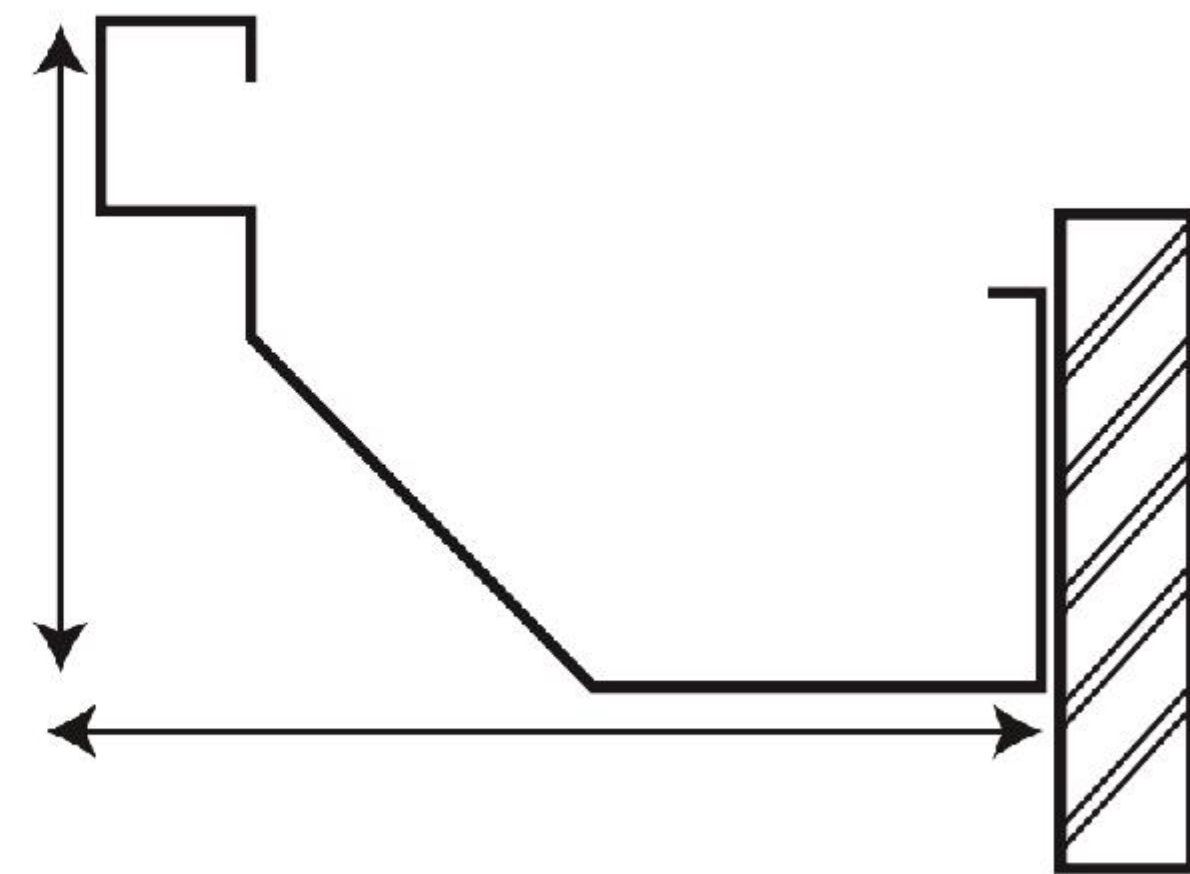

RAINWATER METAL GUTTER