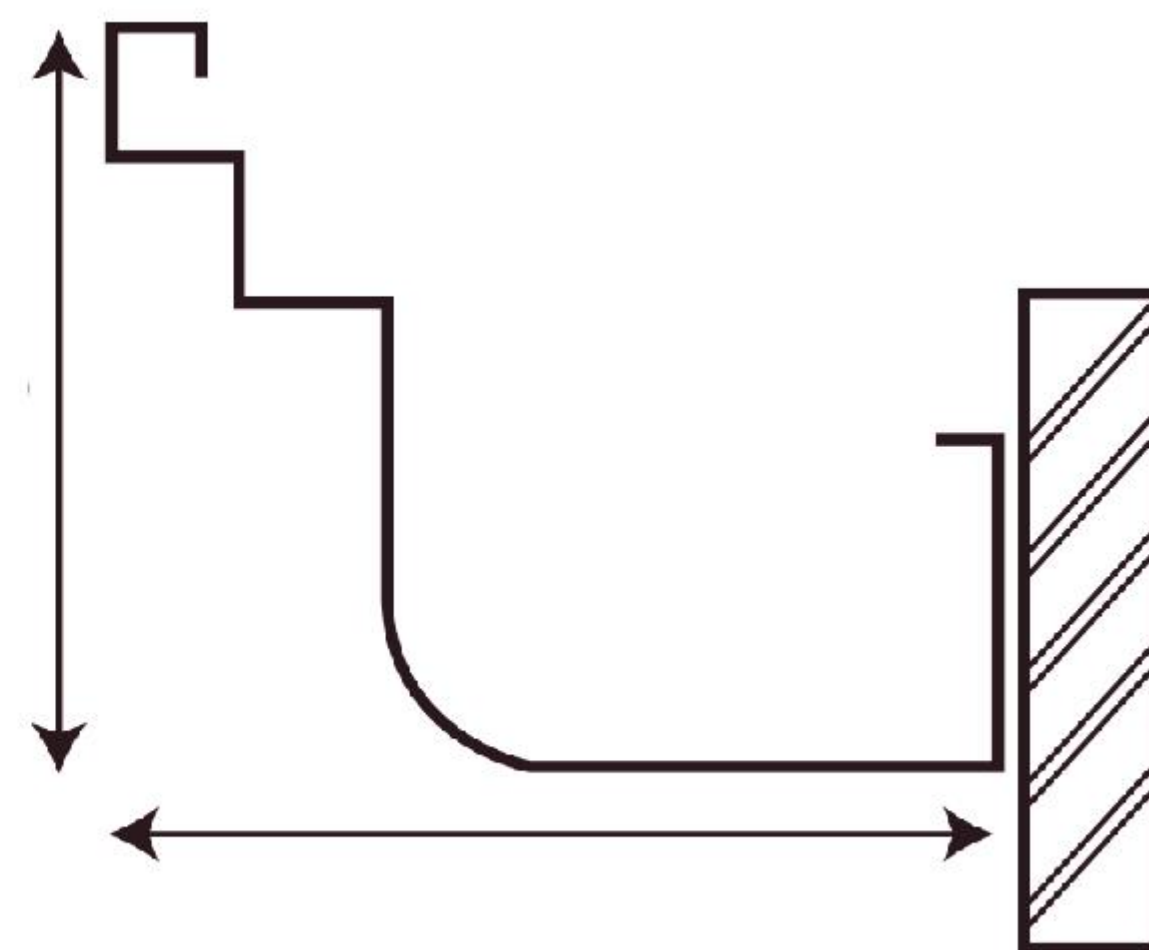

RAINWATER METAL GUTTER