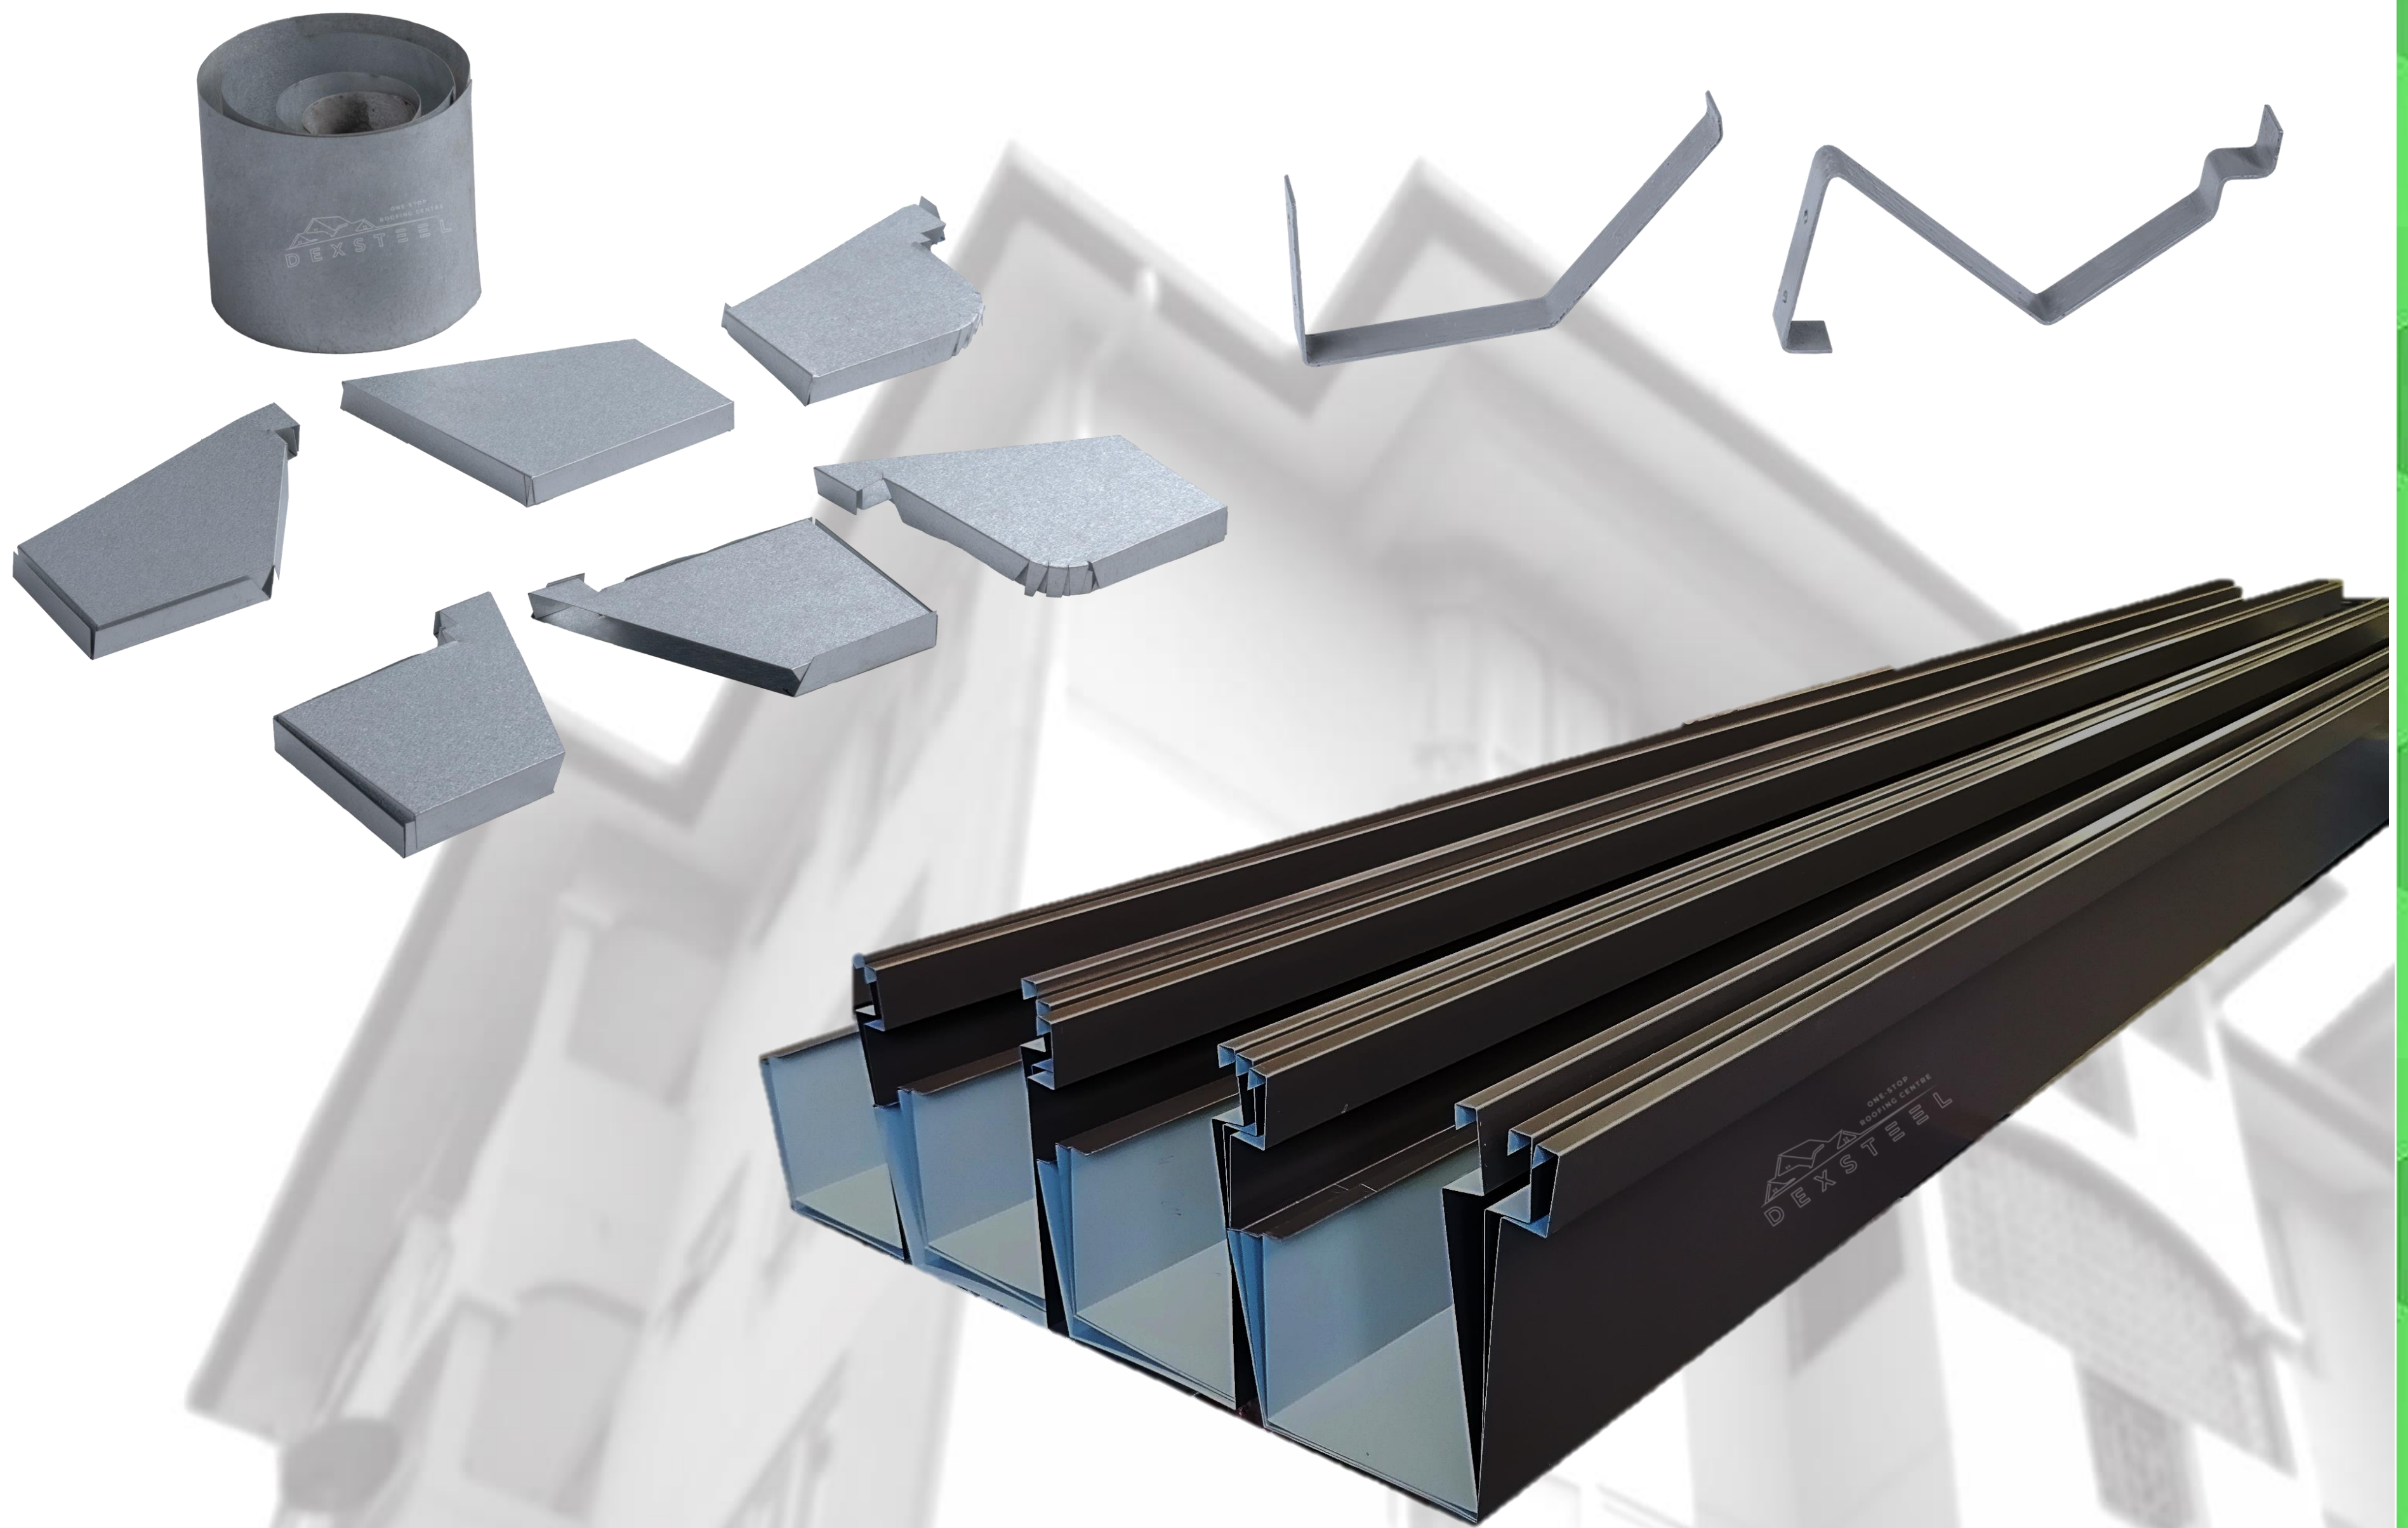

# RAINWATER METAL GUTTER

[WWW.DEXSTEEL.COM.MY](http://WWW.DEXSTEEL.COM.MY)

ONE-STOP  
ROOFING CENTRE