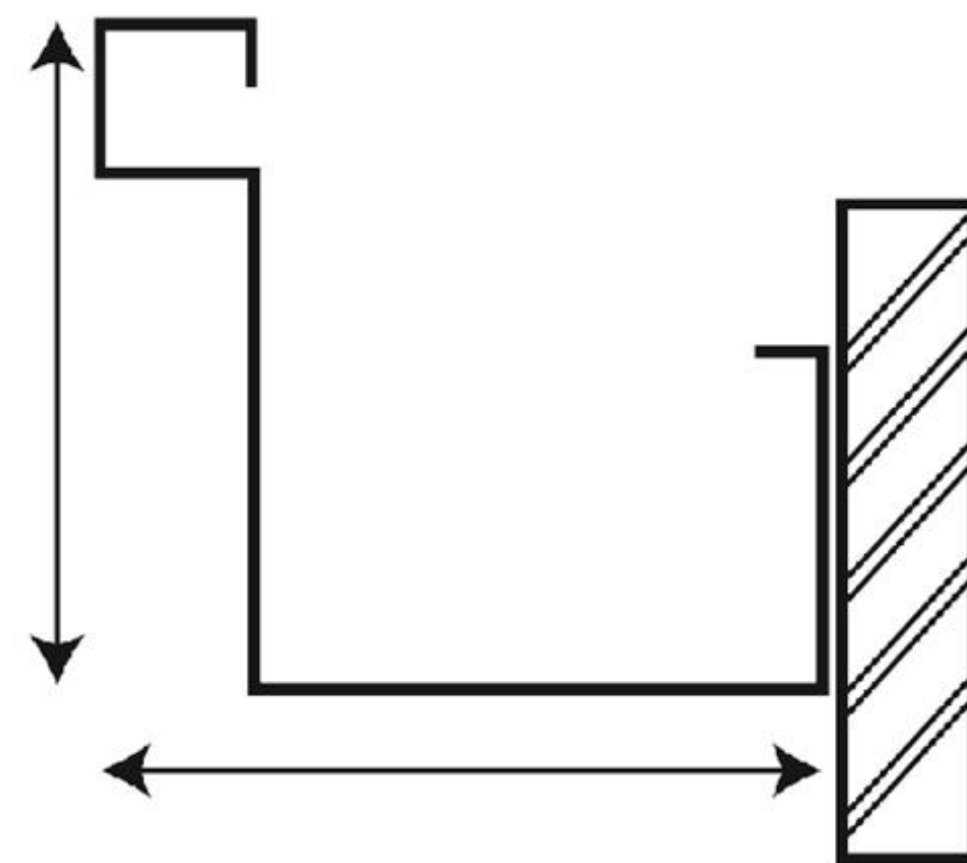

RAINWATER METAL GUTTER