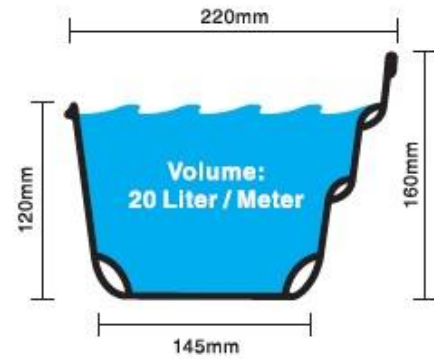

BENEFITS

- ✓ Corrosion free material
- ✓ Large water capacity
- ✓ Special formulated material with UV resistant
- ✓ Simplified jointing concept
- ✓ Gutter profile with high front design, helps to hide untidy roof lines
- ✓ Easy flow design
- ✓ Light weight, easy to install
- ✓ No expensive tooling required for installation
- ✓ Can be painted easily to complement any colour scheme
- ✓ Large water capacity (Volume: 20 Litre/meter)

Gutter Profile

Royal Series Gutter (R220)

Length: 5800mm

ACCESSORIES

END CAP-L R01 END CAP-R R02 <table border="1"> <tr> <th>Packing (Qty/Ctn)</th> <th>Price</th> </tr> <tr> <td>50 sets/ctn</td> <td></td> </tr> </table>	JOINER R03 <table border="1"> <tr> <th>Packing (Qty/Ctn)</th> <th>Price</th> </tr> <tr> <td>60 pcs/ctn</td> <td></td> </tr> </table>	BRACKET R04 <table border="1"> <tr> <th>Packing (Qty/Ctn)</th> <th>Price</th> </tr> <tr> <td>180 pcs/ctn</td> <td></td> </tr> </table>	SPOUT HEAD 4" R07 SPOUT HEAD 3" R08 <table border="1"> <tr> <th>Packing (Qty/Ctn)</th> <th>Price</th> </tr> <tr> <td>40 pcs/ctn</td> <td></td> </tr> </table>
MITRE JOINT-IN R05 <table border="1"> <tr> <th>Packing (Qty/Ctn)</th> <th>Price</th> </tr> <tr> <td>20 pcs/ctn</td> <td></td> </tr> </table>	MITRE JOINT-IN 4" R05A MITRE JOINT-IN 3" R05B <table border="1"> <tr> <th>Packing (Qty/Ctn)</th> <th>Price</th> </tr> <tr> <td>20 pcs/ctn</td> <td></td> </tr> </table>	MITRE JOINT-OUT R06 <table border="1"> <tr> <th>Packing (Qty/Ctn)</th> <th>Price</th> </tr> <tr> <td>20 pcs/ctn</td> <td></td> </tr> </table>	MITRE JOINT-OUT 4" R06A MITRE JOINT-OUT 3" R06B <table border="1"> <tr> <th>Packing (Qty/Ctn)</th> <th>Price</th> </tr> <tr> <td>20 pcs/ctn</td> <td></td> </tr> </table>