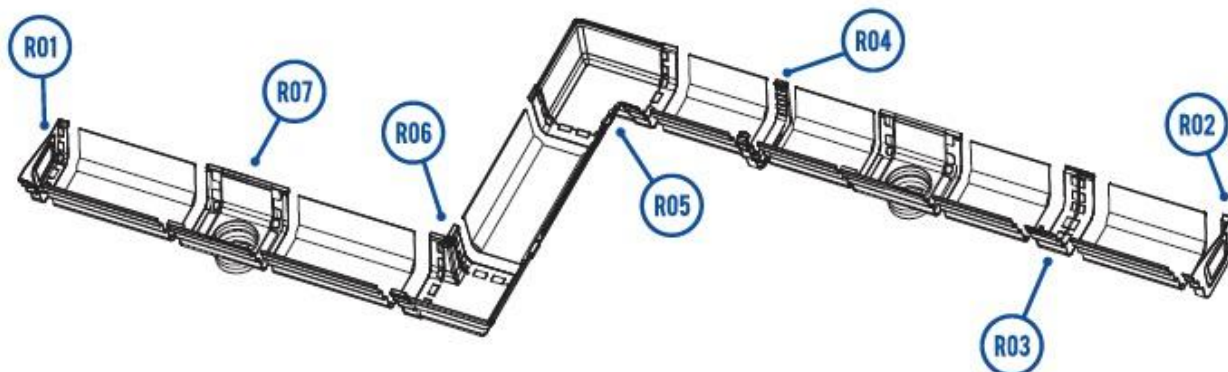

PROFILE CONNECTION

FOR MORE INFO,
PLEASE CONTACT US AT:

DEXSTEEL (M) SDN BHD (1492281-M)

Showroom/ Office:

No.5, Jalan PP 2/1, Taman Putra Prima,
47100 Puchong, Selangor Darul Ehsan, Malaysia.

enquiries@dexsteel.com.my

www.dexsteel.com.my

+603-8051 8880