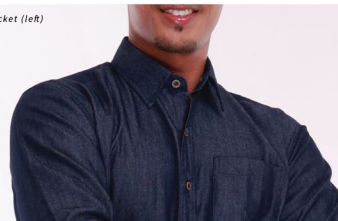

DENIMSOFT

FD-726 & FD-826 & FD-926