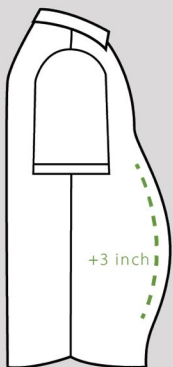

2XL and Above

Longline +3" inch length at
shirt front. Increase flexibility
and range of motions

Looks presentable and
feel comfortable

Size	Shoulder	Chest	Waist	Sleeve Length	3/4 Sleeve Length	Shirt Length	Hip
2XS	13 "	36 "	31 "	21 "	16 "	26 "	37 "
XS	14 "	38 "	33 "	21 "	16 "	27 "	40 "
S	15 "	40 "	35 "	22 "	16.5 "	28 "	42 "
M	16 "	42 "	37 "	22 "	17 "	29 "	43 "
L	17 "	44 "	41 "	23 "	17.5 "	29 "	45 "
XL	18 "	46 "	44 "	23 "	18.5 "	30 "	48 "
2XL	19 "	48 "	46 "	23 "	18.5 "	30.5 "	52 "
3XL	19.5 "	51 "	49 "	23 "	19 "	30.5 "	55 "
4XL	20 "	54 "	52 "	24 "	19 "	31 "	58 "
5XL	20.5 "	57 "	55 "	24 "	19 "	31 "	61 "

MUSLIMAH SIZE CHART

Size	Shoulder	Chest	Waist	Sleeve Length	Shirt Length	Hip
2XS	13 "	36 "	31 "	21 "	32 "	37 "
XS	14 "	38 "	33 "	21 "	33 "	40 "
S	15 "	40 "	35 "	22 "	34 "	42 "
M	16 "	42 "	37 "	22 "	35 "	43 "
L	17 "	44 "	41 "	23 "	35 "	45 "
XL	18 "	46 "	44 "	23 "	36 "	48 "
2XL	19 "	48 "	46 "	23 "	36.5 "	52 "
3XL	19.5 "	51 "	49 "	23 "	36.5 "	55 "
4XL	20 "	54 "	52 "	24 "	37 "	58 "
5XL	20.5 "	57 "	55 "	24 "	37 "	61 "

* Sizes may vary +/-5% from the actual product

* Colours shown in catalogue may vary 5-10% from the actual product

* Size and colour may vary in the same series due to different batch order

* All measurement in inches