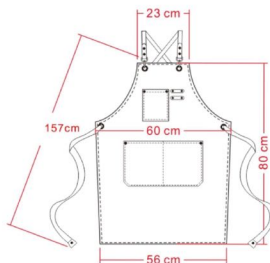

Apron

Premium Unisex Waterproof Canvas Apron

Material: Canvas
AC-001

Material: Denim
AD-002

AD-002N
Denim Navy