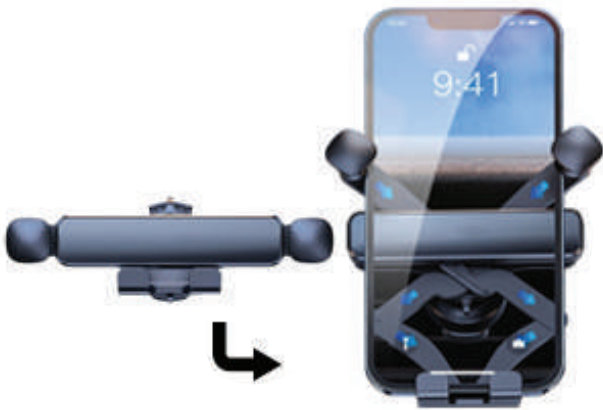

GTST03

MOBIT Universal Car Phone Holder

Colour Available Black
Material Metal plate / plastic
Feature Stable & Durable, Adjustable Rotation,
Universal Car Phone Holder
Dimension (mm) 105(L) x 30(W)

GTTG64