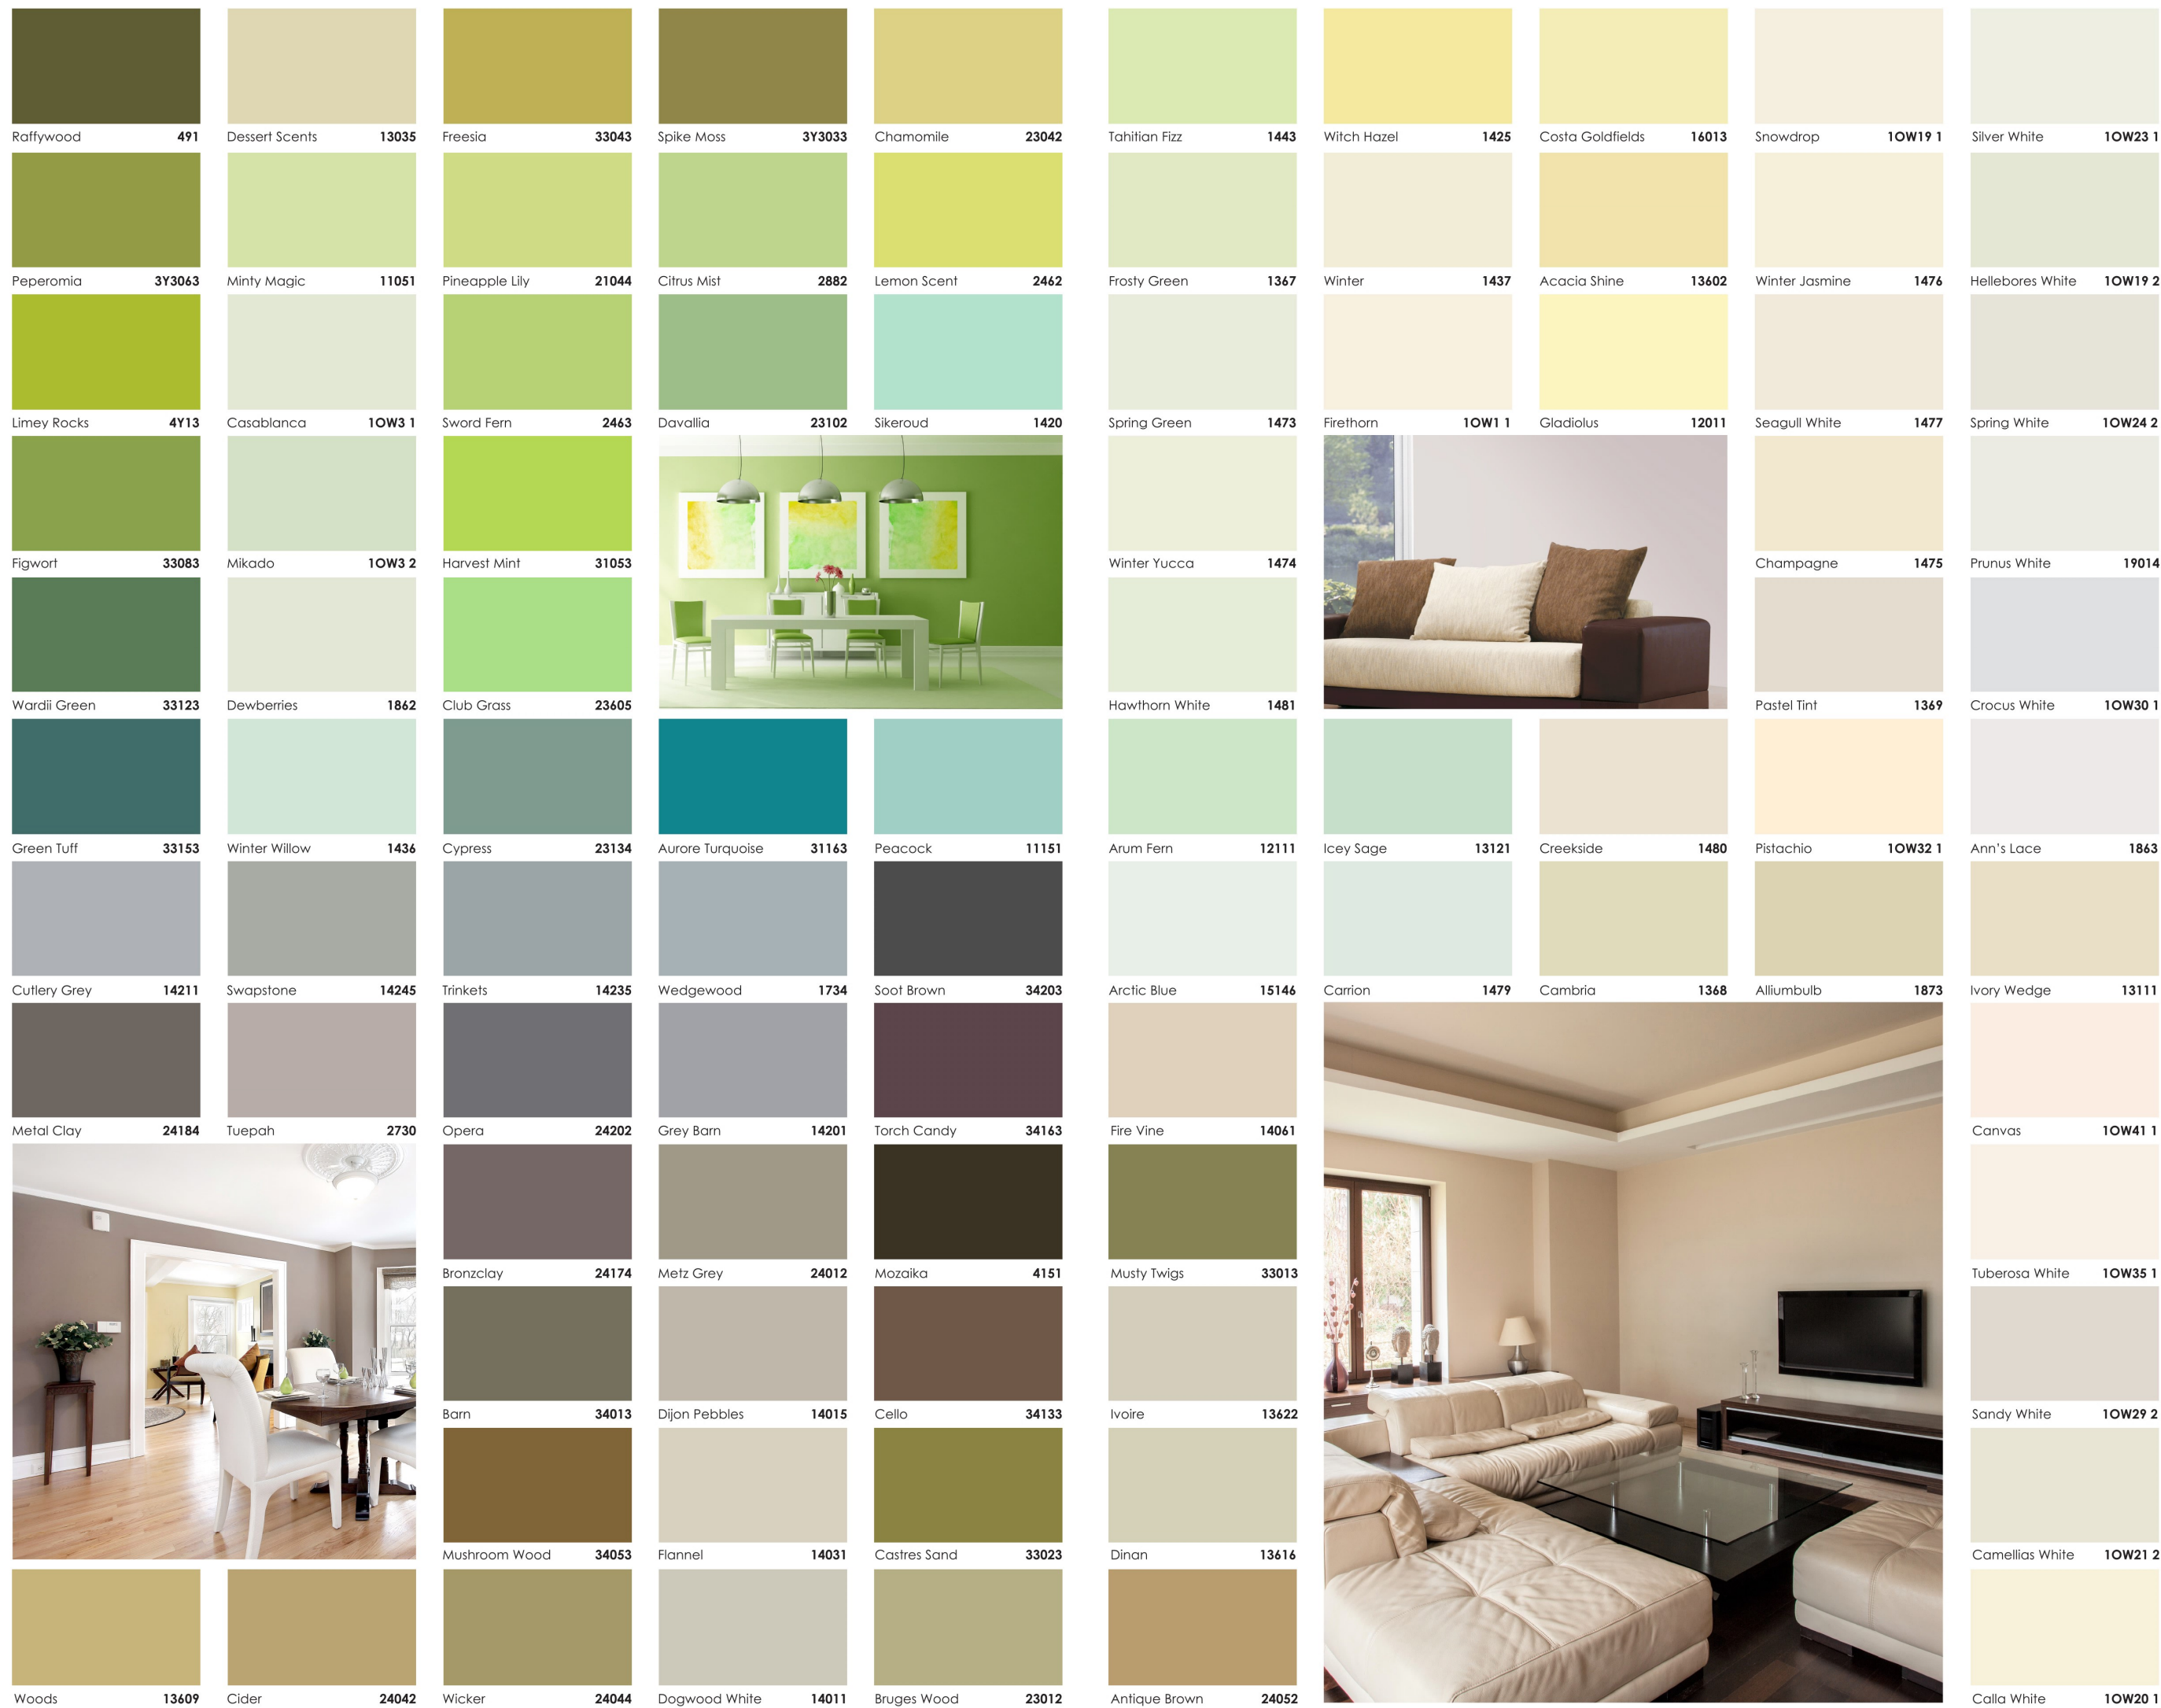

Rafflywood 491	Dessert Scents 13035	Freesia 33043	Spike Moss 3Y3033	Chamomile 23042	Tahitian Fizz 1443	Witch Hazel 1425	Costa Goldfields 16013	Snowdrop 1OW19 1	Silver White 1OW23 1
Peperomia 3Y3063	Minty Magic 11051	Pineapple Lily 21044	Citrus Mist 2882	Lemon Scent 2462	Frosty Green 1367	Winter 1437	Acacia Shine 13602	Winter Jasmine 1476	Hellebores White 1OW19 2
Limey Rocks 4Y13	Casablanca 1OW3 1	Sword Fern 2463	Davallia 23102	Sikeroud 1420	Spring Green 1473	Firethorn 1OW1 1	Gladiolus 12011	Seagull White 1477	Spring White 1OW24 2
Figwort 33083	Mikado 1OW3 2	Harvest Mint 31053			Winter Yucca 1474			Champagne 1475	Prunus White 19014
Wardii Green 33123	Dewberries 1862	Club Grass 23605			Hawthorn White 1481			Pastel Tint 1369	Crocus White 1OW30 1
Green Tuff 33153	Winter Willow 1436	Cypress 23134	Aurore Turquoise 31163	Peacock 11151	Arum Fern 12111	Icey Sage 13121	Creekside 1480	Pistachio 1OW32 1	Ann's Lace 1863
Cutlery Grey 14211	Swapstone 14245	Trinkets 14235	Wedgewood 1734	Soot Brown 34203	Arctic Blue 15146	Carrion 1479	Cambria 1368	Alliumbulb 1873	Ivory Wedge 13111
Metal Clay 24184	Tuepah 2730	Opera 24202	Grey Barn 14201	Torch Candy 34163	Fire Vine 14061			Canvas 1OW41 1	
		Bronzclay 24174	Metz Grey 24012	Mozaika 4151	Musty Twigs 33013			Tuberose White 1OW35 1	
		Barn 34013	Dijon Pebbles 14015	Cello 34133	Ivoire 13622	Sandy White 1OW29 2			
		Mushroom Wood 34053	Flannel 14031	Castres Sand 33023	Dinan 13616	Camellias White 1OW21 2			
Woods 13609	Cider 24042	Wicker 24044	Dogwood White 14011	Bruges Wood 23012	Antique Brown 24052	Calla White 1OW20 1