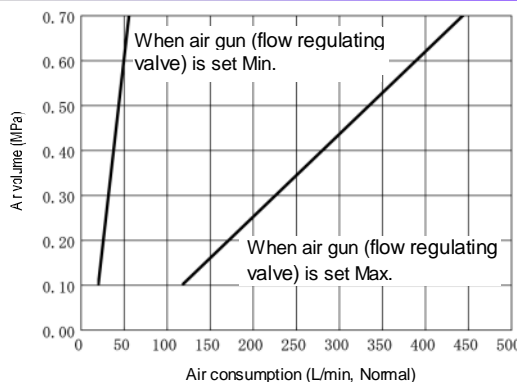

■Flow-rate diagram (w/ round-type TAIFUJet®)

For details of TAIFUJet® air nozzles, please refer to our AIR NOZZLE CATALOG (available on request).

How to order Please inquire or order for a specific nozzle using these product codes.

Round type nozzle + Gun	1/4MTF-R-8-010PP-IN+Air duster TD-30H
Compact flat type nozzle + Gun	1/8MTF-F24-8-010PPS+Air duster TD-30H
Flat type nozzle + Gun	1/4MTF-F42-16-010PPS+Air duster TD-30H

Approx. air volume (for your reference)	
Round type nozzle (TF-R-8-010)	: 180L/min, Normal at 0.2MPa air pressure (when flow regulating valve is set Max.)
Compact flat type nozzle (TF-F24-8-010)	: 170L/min, Normal at 0.2MPa air pressure (when flow regulating valve is set Max.)
Flat type nozzle (TF-F42-16-010)	: 340L/min, Normal at 0.2MPa air pressure (when flow regulating valve is set Max.)

For details or any inquiry please feel free to contact our sales office or mail us at overseas@kirinoikeuchi.co.jp.

Headquarters

Daiichi Kyogyo Bldg., 1-15-15, Awaza
Nishi-ku, Osaka 550-0011, Japan
Tel: 81-6-6538-4015 Fax: 81-6-6538-4022
E-mail: overseas@kirinoikeuchi.co.jp
URL: <http://www.kirinoikeuchi.co.jp/eng/>

IKEUCHI (SHANGHAI) CO., LTD.

Room 1311, Building A, North Region Commercial Plaza, 988 Da Tong Road, Zha Bei District, Shanghai 200070, P.R.China
Tel: 86-21-6140-9731 Fax: 86-21-6123-4239 E-mail: mist@kirinoikeuchi.com URL: <http://www.kirinoikeuchi.com/>
Tianjin Branch Tel: +86-22-2320-1676 Fax: +86-22-2320-1675

IKEUCHI USA, INC.

8110 Beckett Center Drive, West Chester, OH 45069 USA
Tel: 1-513-942-3060 Fax: 1-513-942-3064 E-mail: info@ikeuchiusa.com URL: <http://www.ikeuchiusa.com/>

IKEUCHI EUROPE B.V.

Asterweg 17A6, 1031 HL Amsterdam, The Netherlands
Tel: 31-20-820-2175 Fax: 31-20-820-2176 E-mail: info@ikeuchieurope.com URL: <http://www.ikeuchieurope.com/>

Ikeuchi Taiwan Co., Ltd.

11 F-1, No.27, Sec.1, Chung Shan N. Rd., Taipei, 10441, Taiwan, R.O.C.
Tel: 886-2-2511-6289 Fax: 886-2-2541-6392 E-mail: sales@ikeuchi.com.tw URL: <http://www.ikeuchi.com.tw/>

PT. IKEUCHI INDONESIA

Jl. Gunung Panderman Ruko Easton D-7, Lippo Cikarang, Bekasi 17550, Indonesia
Tel: 62-21-2909-3246 Fax: 62-21-2909-3247 E-mail: sales@ikeuchi.co.id