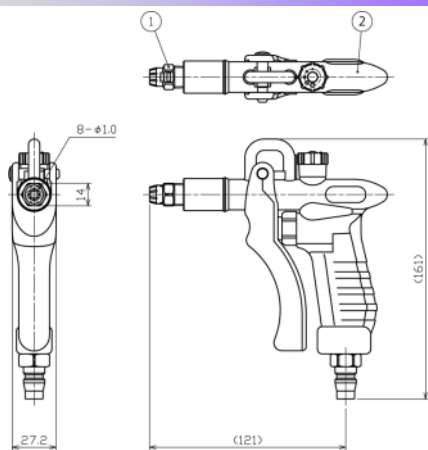

NEW

Air Nozzle Unit with Gun AIR-GUN

**Air Duster Gun type
 newly available in
 TAIFUJet® series!**

- Easier handling with air duster gun
- Air capacity adjustability (as standard equipment)

■Dimensions (w/ round-type TAIFUJet®)