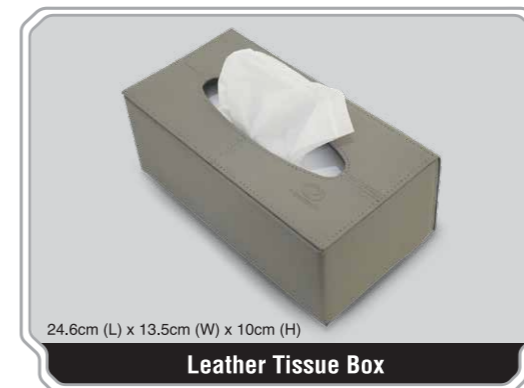

Leather Tissue Box

Stylish decoration for your average tissue box.

Part Number 999-10132-00000 **Price**
WM : RM 60.00
EM : RM 61.00