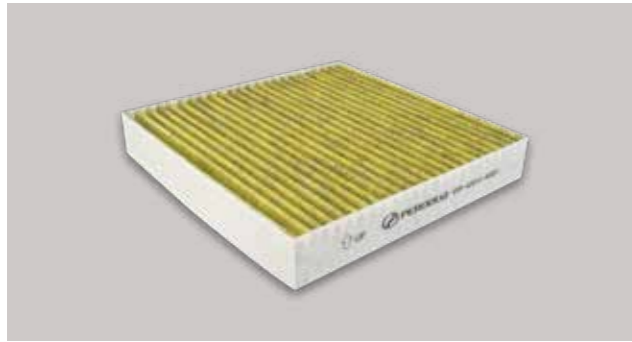

GENERAL ACCESSORIES

Cabin Air Filter

- Active carbon layer to absorb gases to improve air quality.
- Filter dust, pollen, mold spores.
- Anti-bacterial layer to improve cabin hygiene.

Part Number
999-40014-40001

Price
WM : RM 33.00
EM : RM 34.00