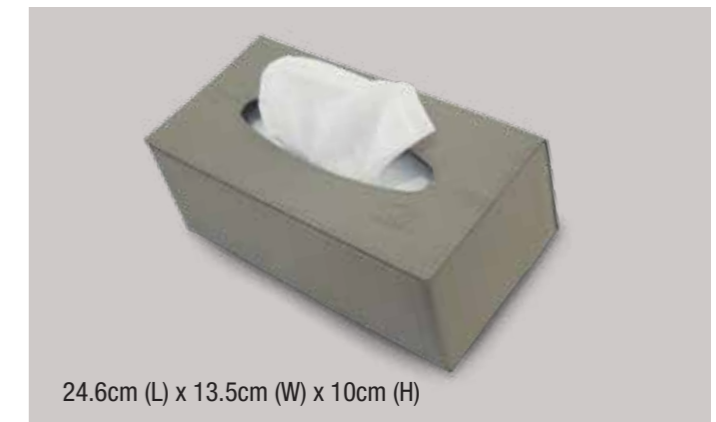

**Leather Tissue Box**

Stylish decoration for your average tissue box.

Part Number	Price
999-10132-00000	WM : RM 60.00 EM : RM 61.00

**Door Edge Protector**

Protects your doors from unsightly scratches.

Part Number	Price
999-20010-10000	WM : RM 30.00 EM : RM 31.00