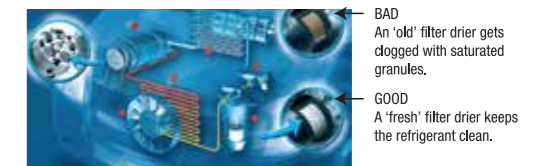

HOW IT WORKS:

Refrigerants must be recharged regularly to maintain compressor at its best performance.

Over a period of time, a dirty filter can lead to mould and poor air quality.