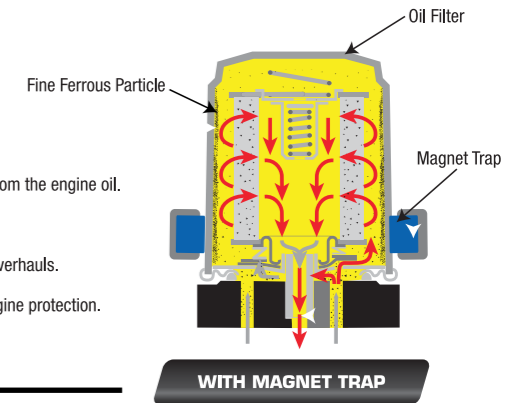

HOW IT WORKS:

- Traps fine ferrous particles from the engine oil.
- Maintains cleaner oil.
- Prevents expensive engine overhauls.
- Affordable investment for engine protection.

Injector Cleaner

Breaks down carbon build-up to keep your engine running smoothly.

Part Number 999-53000-00001

Price
WM : RM 24.00
EM : RM 25.00

HOW IT WORKS:

- Removes deposits accumulated inside an engine (injection nozzles, combustion chambers, intake valves & spark plugs).
- Prevents poor combustion.
- Restores engine performance.
- Contains Friction Modifier (FM) which enables smoother piston movement.
- Protects engine from frictional wear.

Evaporator Cleaner

Cleans air conditioners by eliminating mould, bacteria, odour and other harmful micro-organisms.

Part Number 999-52000-70000

Price
WM : RM 80.00
EM : RM 81.00