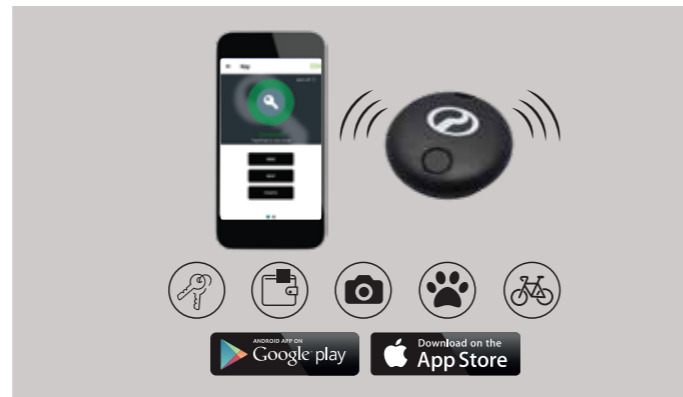

Smart Tracker

Enables you to find personal belongings easily.

Part Number	Price
999-89742-00000	WM : RM 42.00 EM : RM 43.00