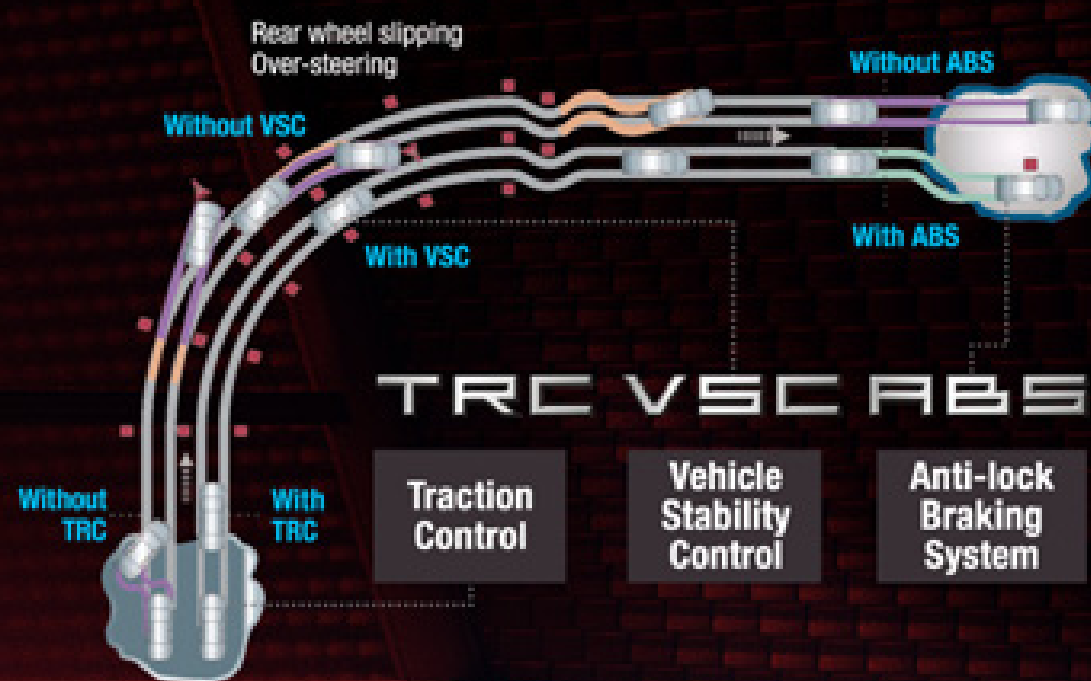

Blind Spot Monitor (BSM)

Front & Rear Digital Video Recorder (DVR)

3D Panoramic View Monitor (PVM)

7 SRS Airbags

Hill-start Assist Control (HAC)

Vehicle Stability Control (VSC) with Traction Control (TRC)

CONNECTIVI-T Technology at your command