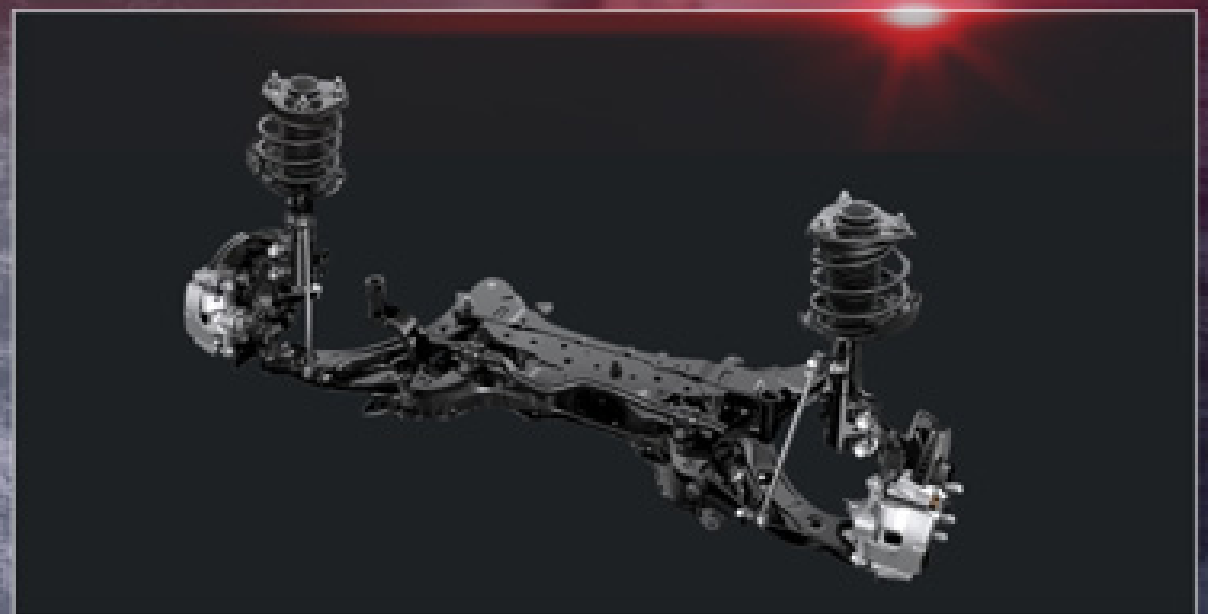

03

PERFORMANCE

Embrace a high-performing sensation of precise handling and reduced body roll, creating a streamlined drive that truly sets the Corolla GR Sport apart from the rest.

TNGA Platform

Reinforced vehicular body designed to optimise visibility, stability and agility.

Double Wishbone Rear Suspension

Enhanced linear steering response during a mid-to-high speed cornering, giving you superior ride comfort.

Drive Mode (ECO & SPORT Mode) with Paddle Shifters

Choose between maximising fuel efficiency and more responsive handling with two selectable modes.