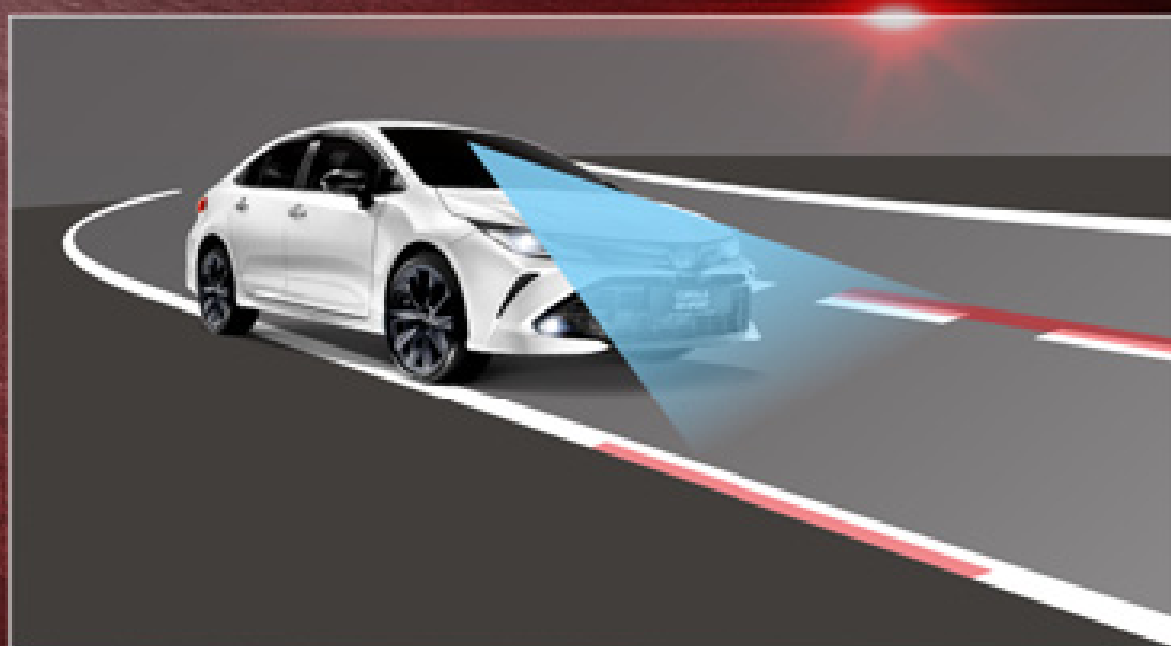

04

SAFETY

TOYOTA SAFETY SENSE

Pre-collision System (PCS)*
Avoids or mitigates frontal collisions by alerting the driver and automatically applying the brakes when there is a risk of collision.

Lane Departure Alert (LDA)*
Alerts and assists when you are out of the lane unintentionally. Less swaying, smoother driving.

*Driver remains solely responsible at all times for safe driving.
Actual vehicle may vary from image shown.

Lane Tracing Alert (LTA)*

Keeps the vehicle centred either by detecting the lane or the preceding vehicle.

Dynamic Radar Cruise Control (DRCC) for All Speeds*

Maintains a safe distance with preceding vehicle and brakes automatically when the car ahead stops.

Automatic High Beam (AHB)*

Automatically switches between high beam and low beam as needed to provide maximum road visibility.