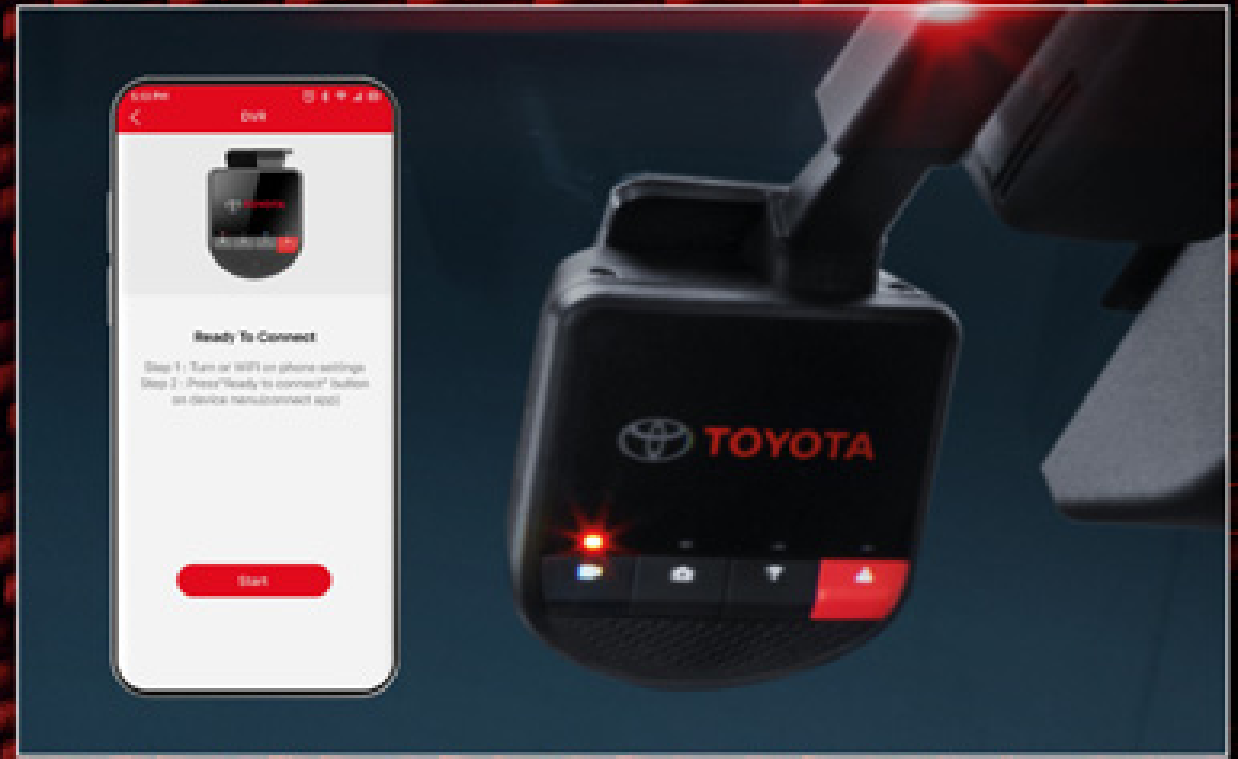

Notifies you when tyre pressure is below an acceptable level, helping you maintain optimum fuel efficiency at all times.

Electric Parking Brake (EPB) with Automatic Brake Hold

Keeps the vehicle stationary on flat roads with a simple button. Automatic release during acceleration.

Emergency Stop Signal (ESS)

In an emergency braking situation, the hazard lamps flash to warn drivers behind.

360-T Advanced It's all about Trust & Technology by Toyota.

SAFE-T Trust for smoother journeys ahead

Blind Spot Monitor (BSM)

Front & Rear Digital Video Recorder (DVR)

3D Panoramic View Monitor (PVM)

7 SRS Airbags

Hill-start Assist Control (HAC)

Vehicle Stability Control (VSC) with Traction Control (TRC)

CONNECTIVI-T Technology at your command