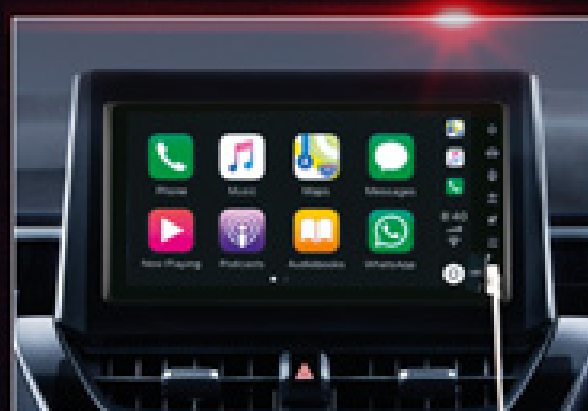

9" Display Audio with AACP-ready Connectivity