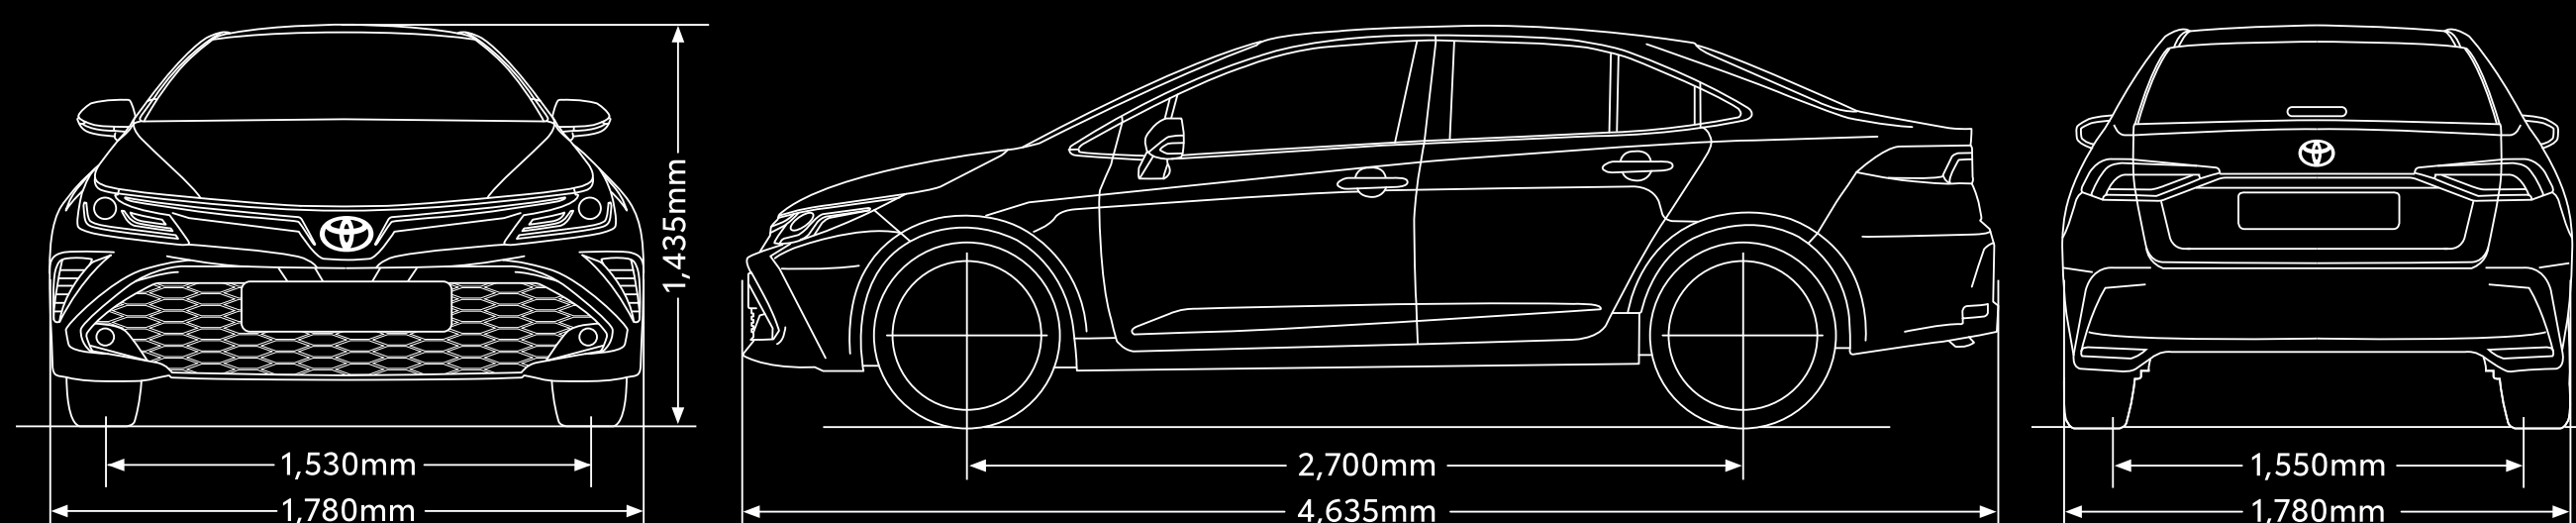

DIMENSIONS