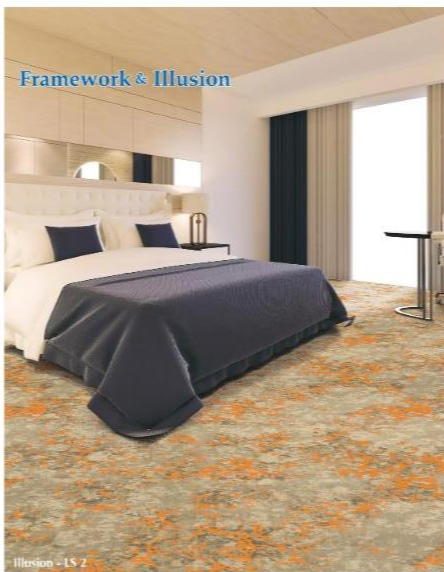

Framework & Illusion

Illusion - LS 7

Framework & Illusion

Illusion - LS 2

SPECIFICATION

Quality Name	: Framework & Illusion
Pile Yarn	: 10% Nylon 90% Polypropylene
Construction	: Textured High-Low Loop
Pile Weight	: 38oz +/-
Total Weight	: 52oz +/-
Pile Height	: 6mm +/-
Total Height	: 9mm +/-
Primary Backing	: Woven Polypropylene
Secondary Backing	: Action Bac
Roll Width	: 4M (13'2")
Pattern Repeat	: Free Join