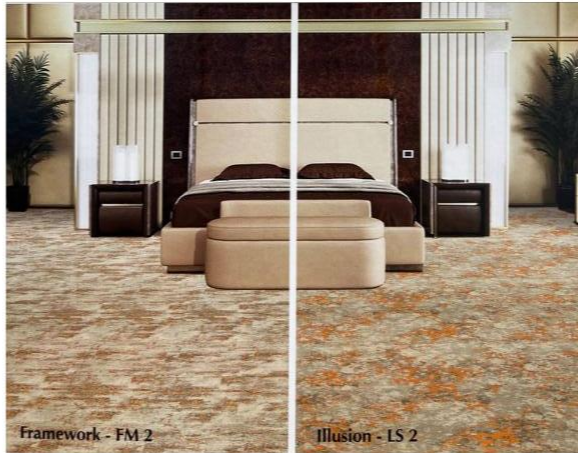

Illusion - LS 6

Framework - FM 7

Illusion - LS 7

VIP Series

SPECIFICATION

Quality Name	: Framework & Illusion
Pile Yarn	: 10% Nylon 90% Polypropylene
Construction	: Textured High-Low Loop
Pile Weight	: 38oz +/-
Total Weight	: 52oz +/-
Pile Height	: 6mm +/-
Total Height	: 9mm +/-
Primary Backing	: Woven Polypropylene
Secondary Backing	: Action Bac
Roll Width	: 4M (13'2")
Pattern Repeat	: Free Join

Framework - FM 2

Illusion - LS 2

FM 2

LS 5

FM 6

LS 7